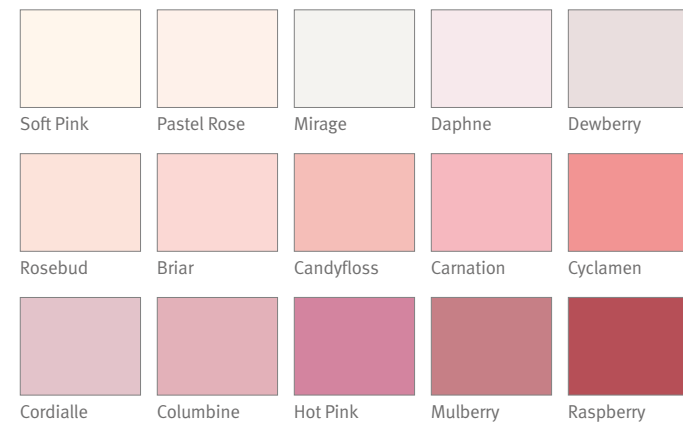

Pinks & Purples