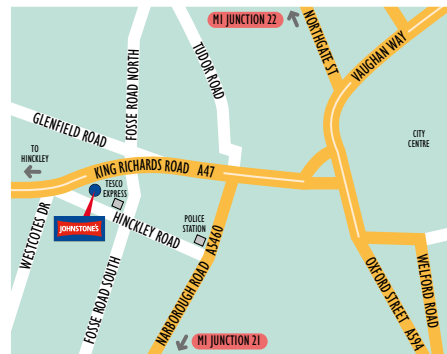

Leicester

125 Hinckley Road,
Leicester LE3 0TF

Tel: 0116 251 8028 Fax: 0116 253 8603

Opening Hours

Mon to Fri: 7.30am - 5.00pm
Sat: 8.00am - 12noon Sun: Closed

How to place your order

By phone

Please quote 'North West Leicestershire District Council' and your unique voucher ID number (see below)