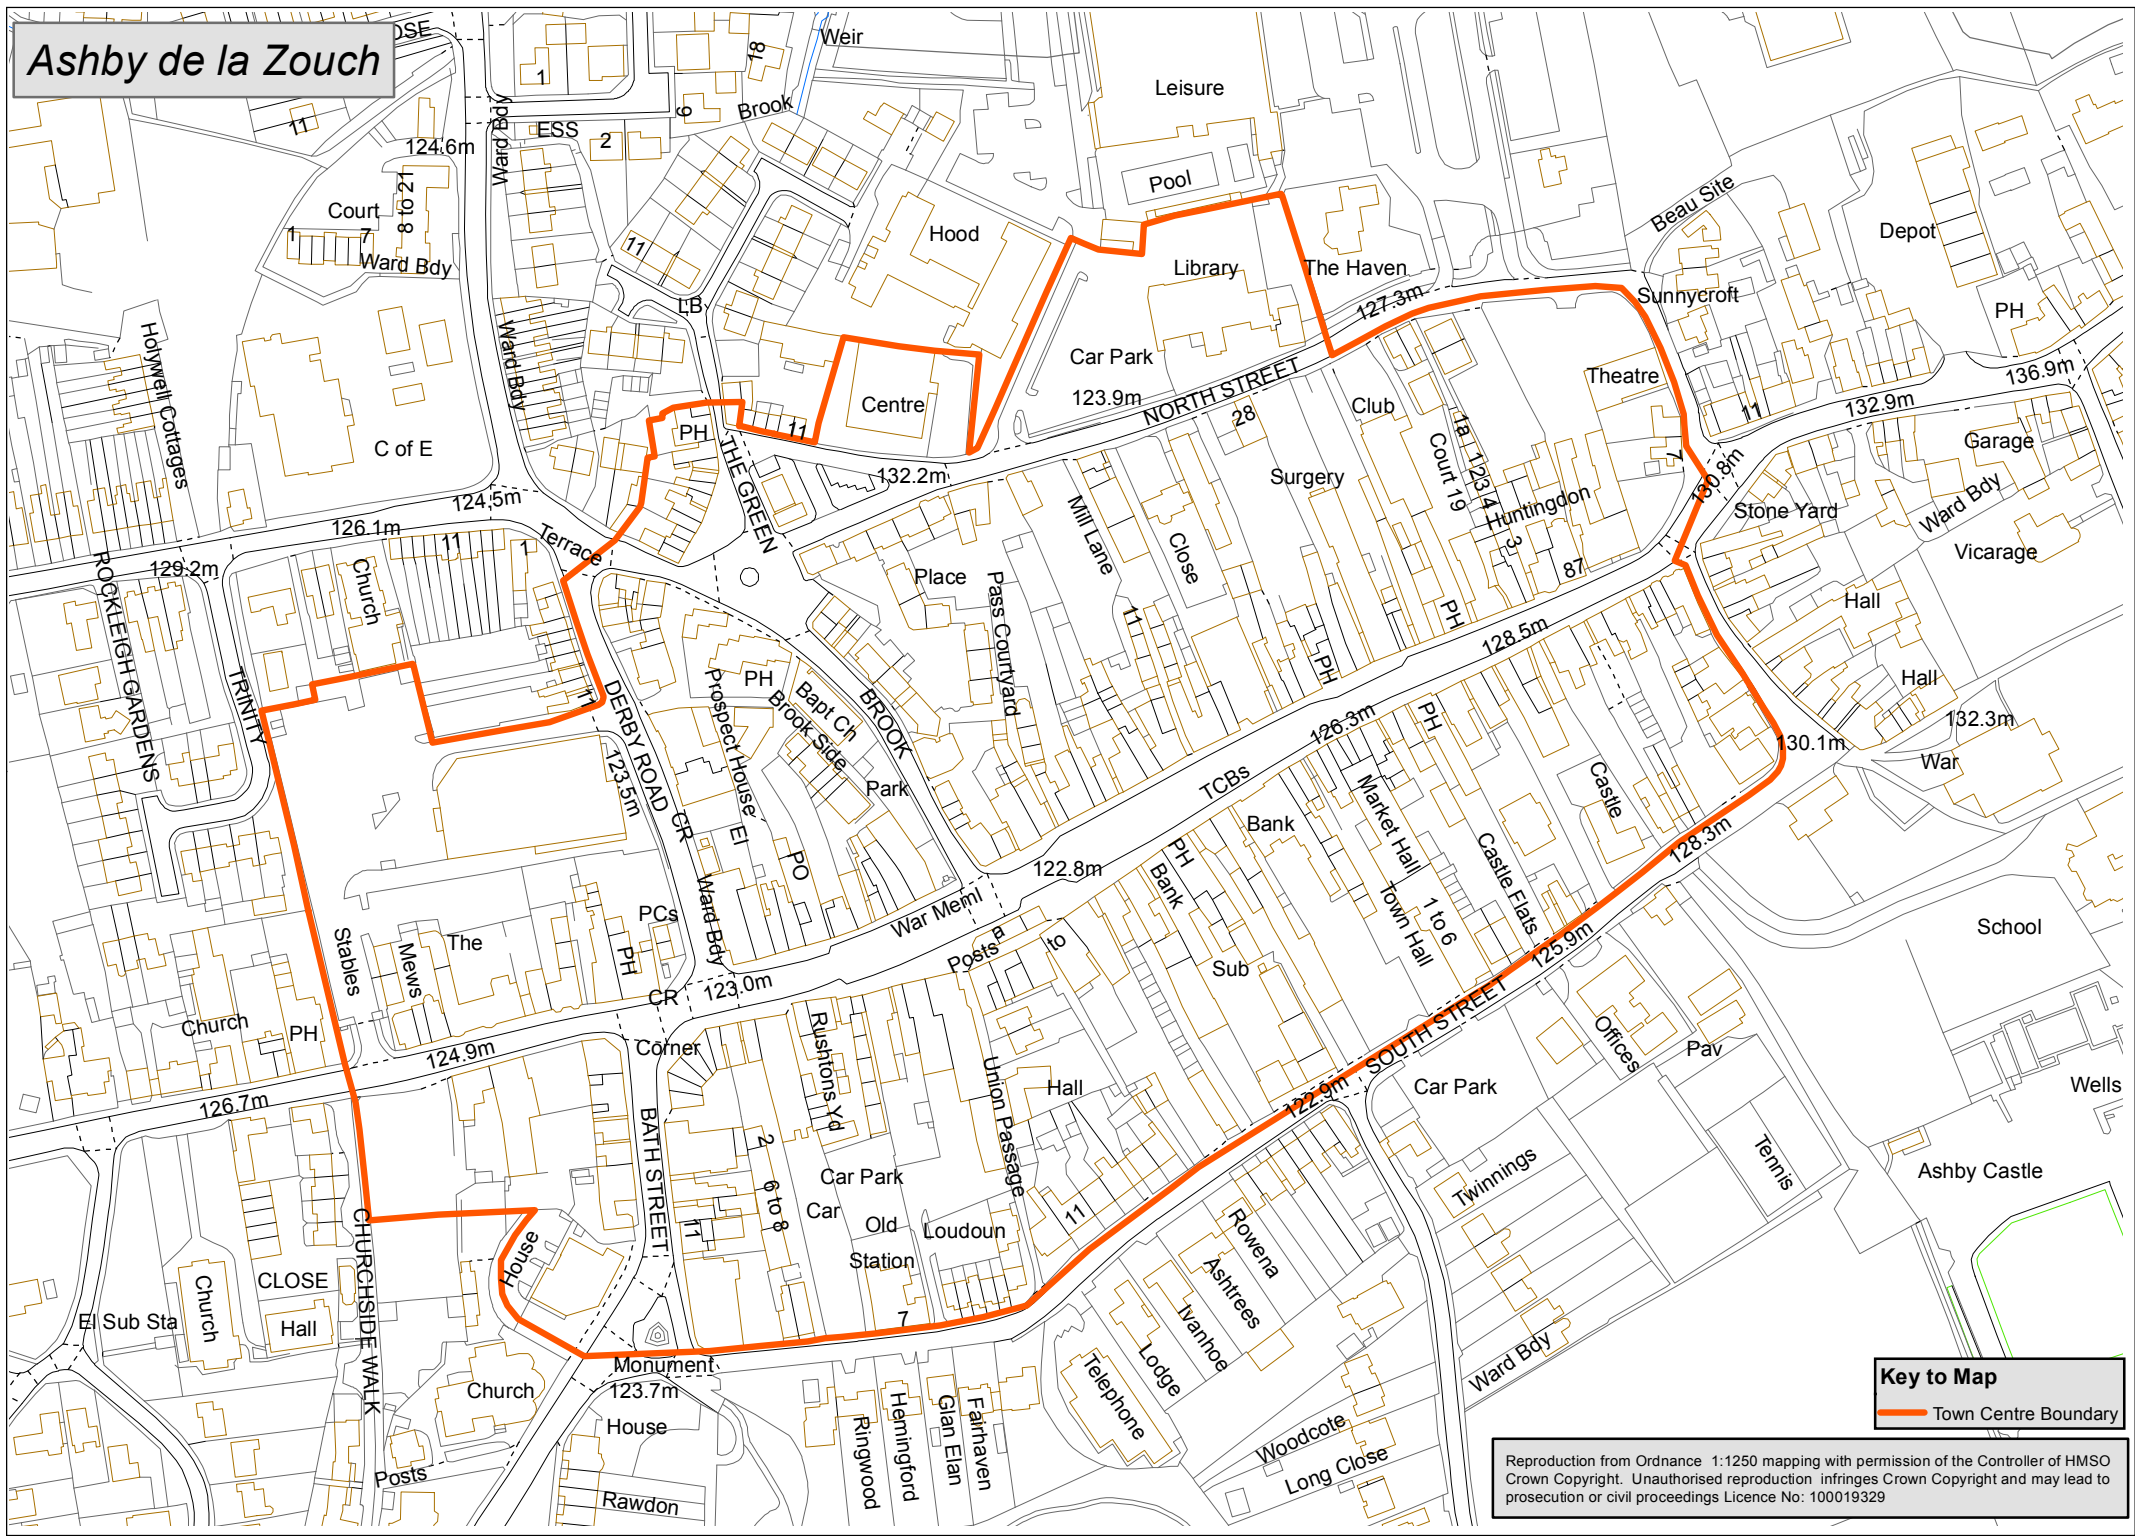

Ashby de la Zouch

Key to Map
— Town Centre Boundary

Reproduction from Ordnance 1:1250 mapping with permission of the Controller of HMSO
Crown Copyright. Unauthorised reproduction infringes Crown Copyright and may lead to
prosecution or civil proceedings Licence No: 100019329