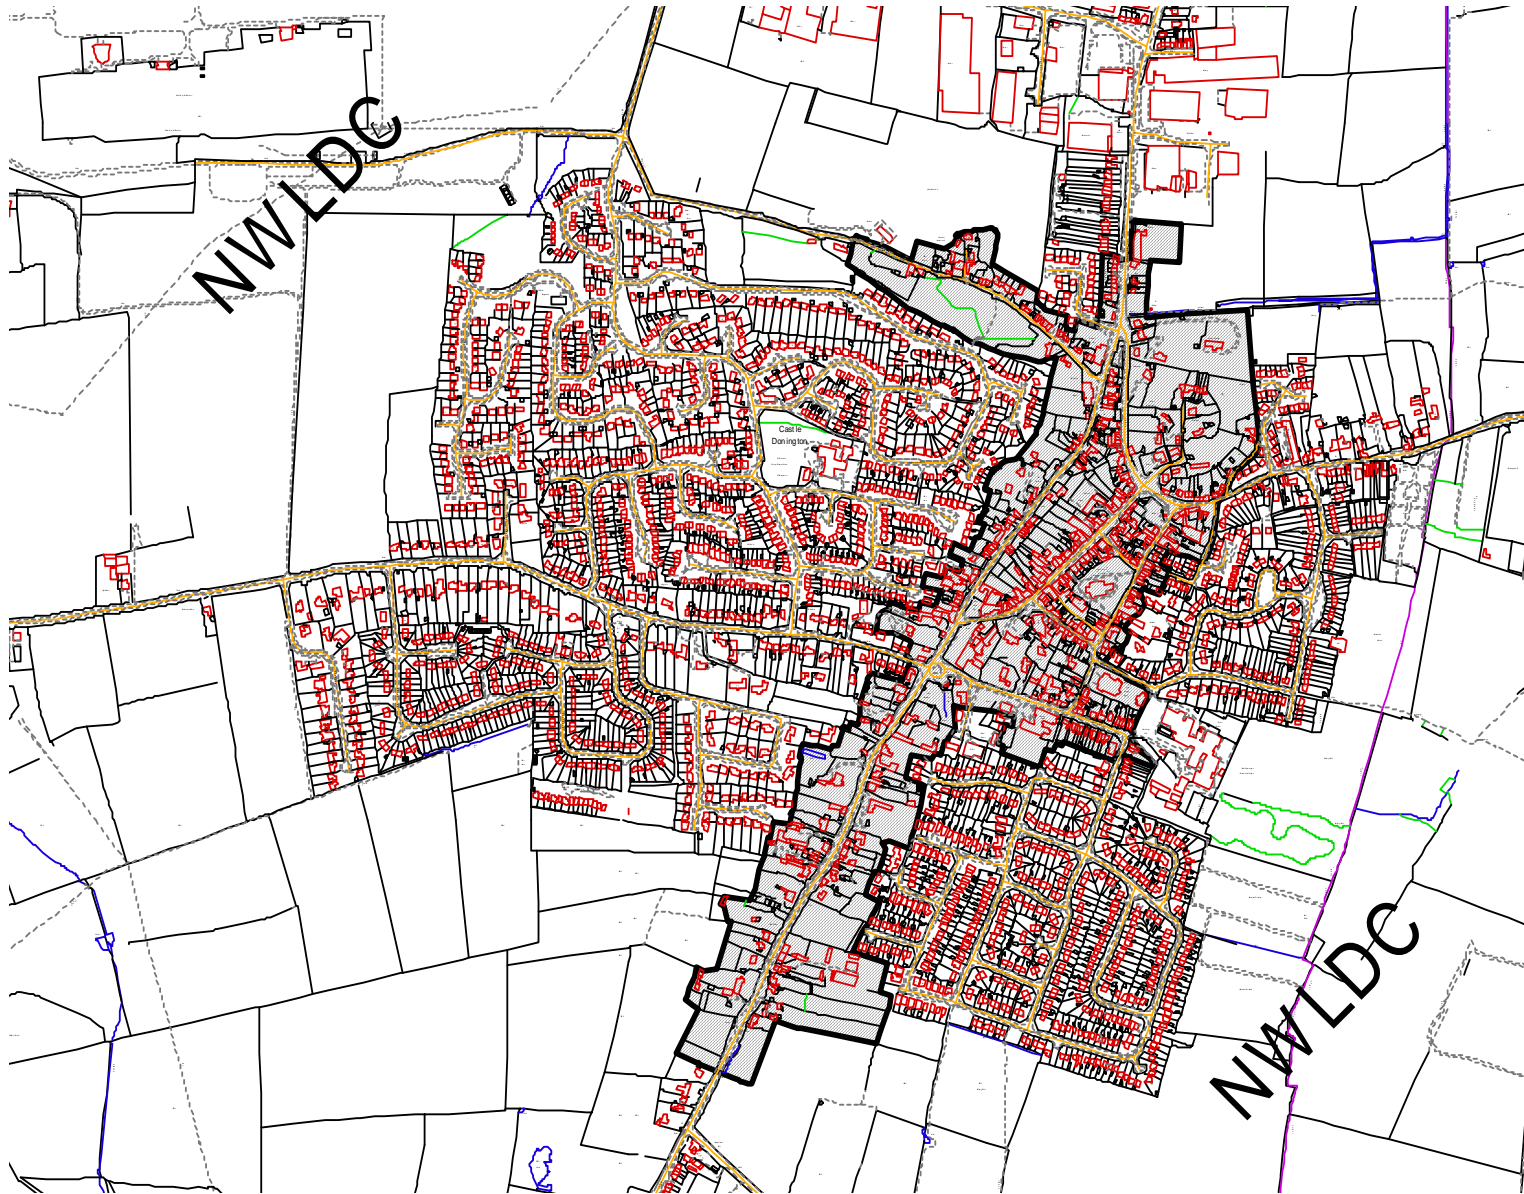

Castle Donington Conservation Area

0

0.4 Miles

North West Leicestershire District Council
Planning and Environment Division

Reproduction from Ordnance 1:1250 mapping
with permission of the Controller of HMSO
Crown Copyright. Unauthorised reproduction
infringes Crown Copyright and may lead to
prosecution or civil proceedings Licence No:
100019329