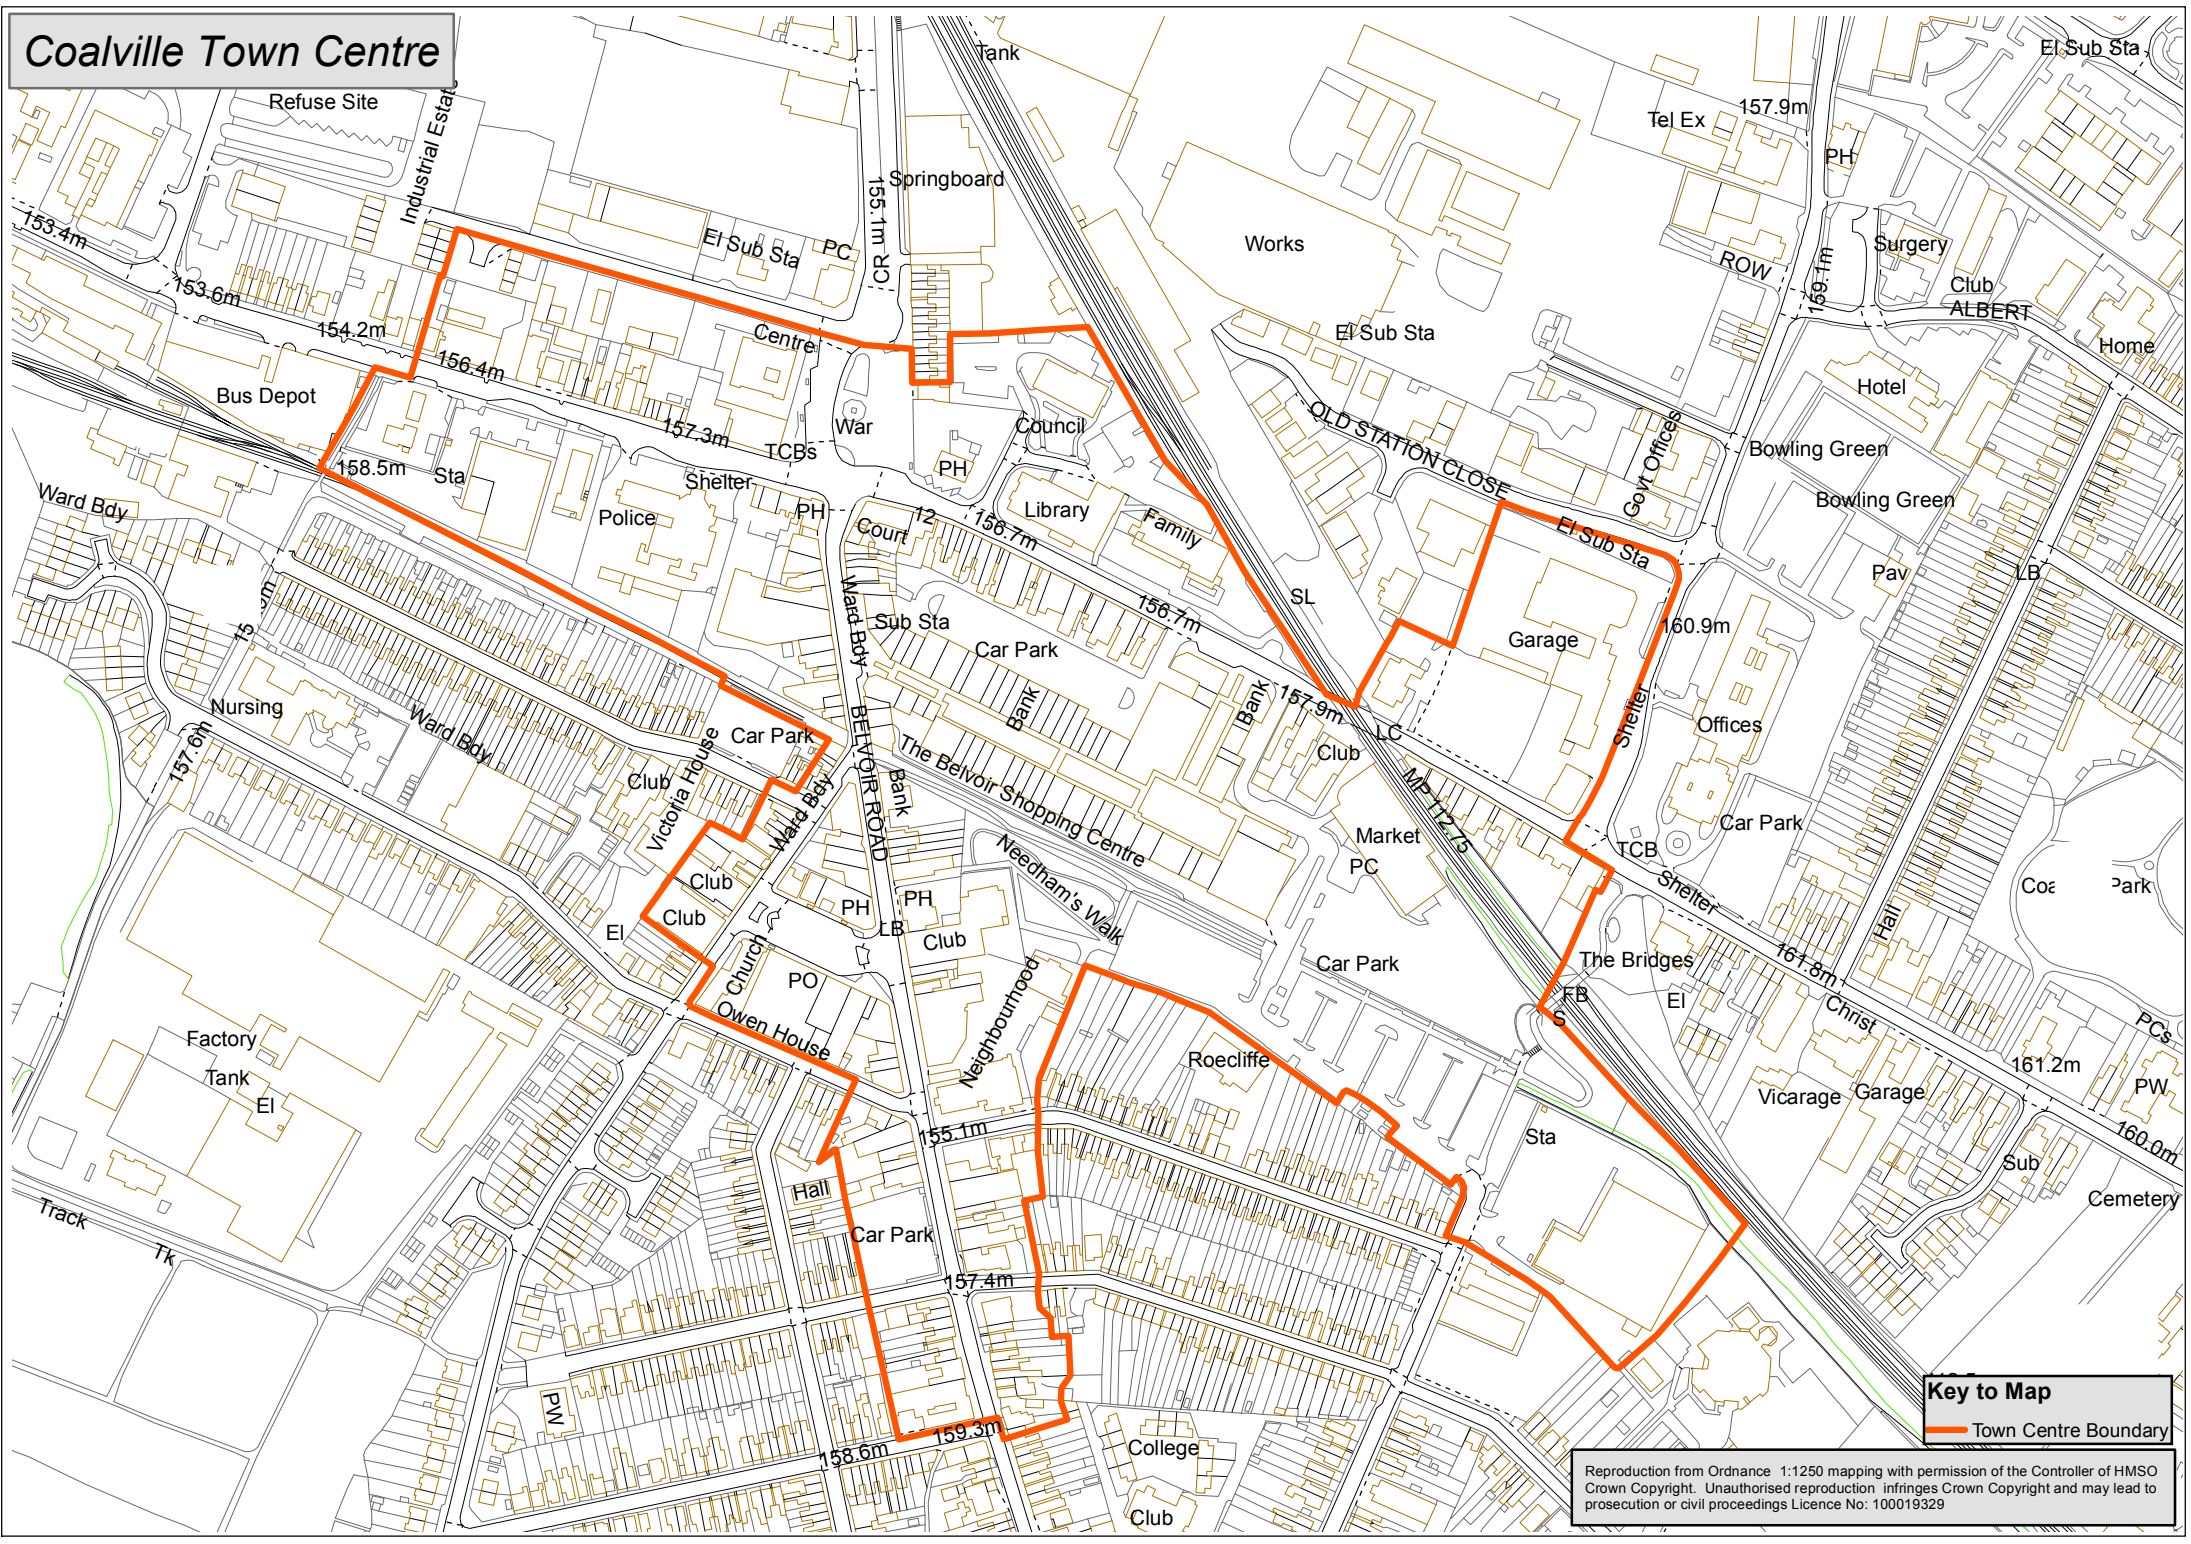

Coalville Town Centre

Key to Map
— Town Centre Boundary

Reproduction from Ordnance 1:1250 mapping with permission of the Controller of HMSO
Crown Copyright. Unauthorised reproduction infringes Crown Copyright and may lead to
prosecution or civil proceedings Licence No: 100019329