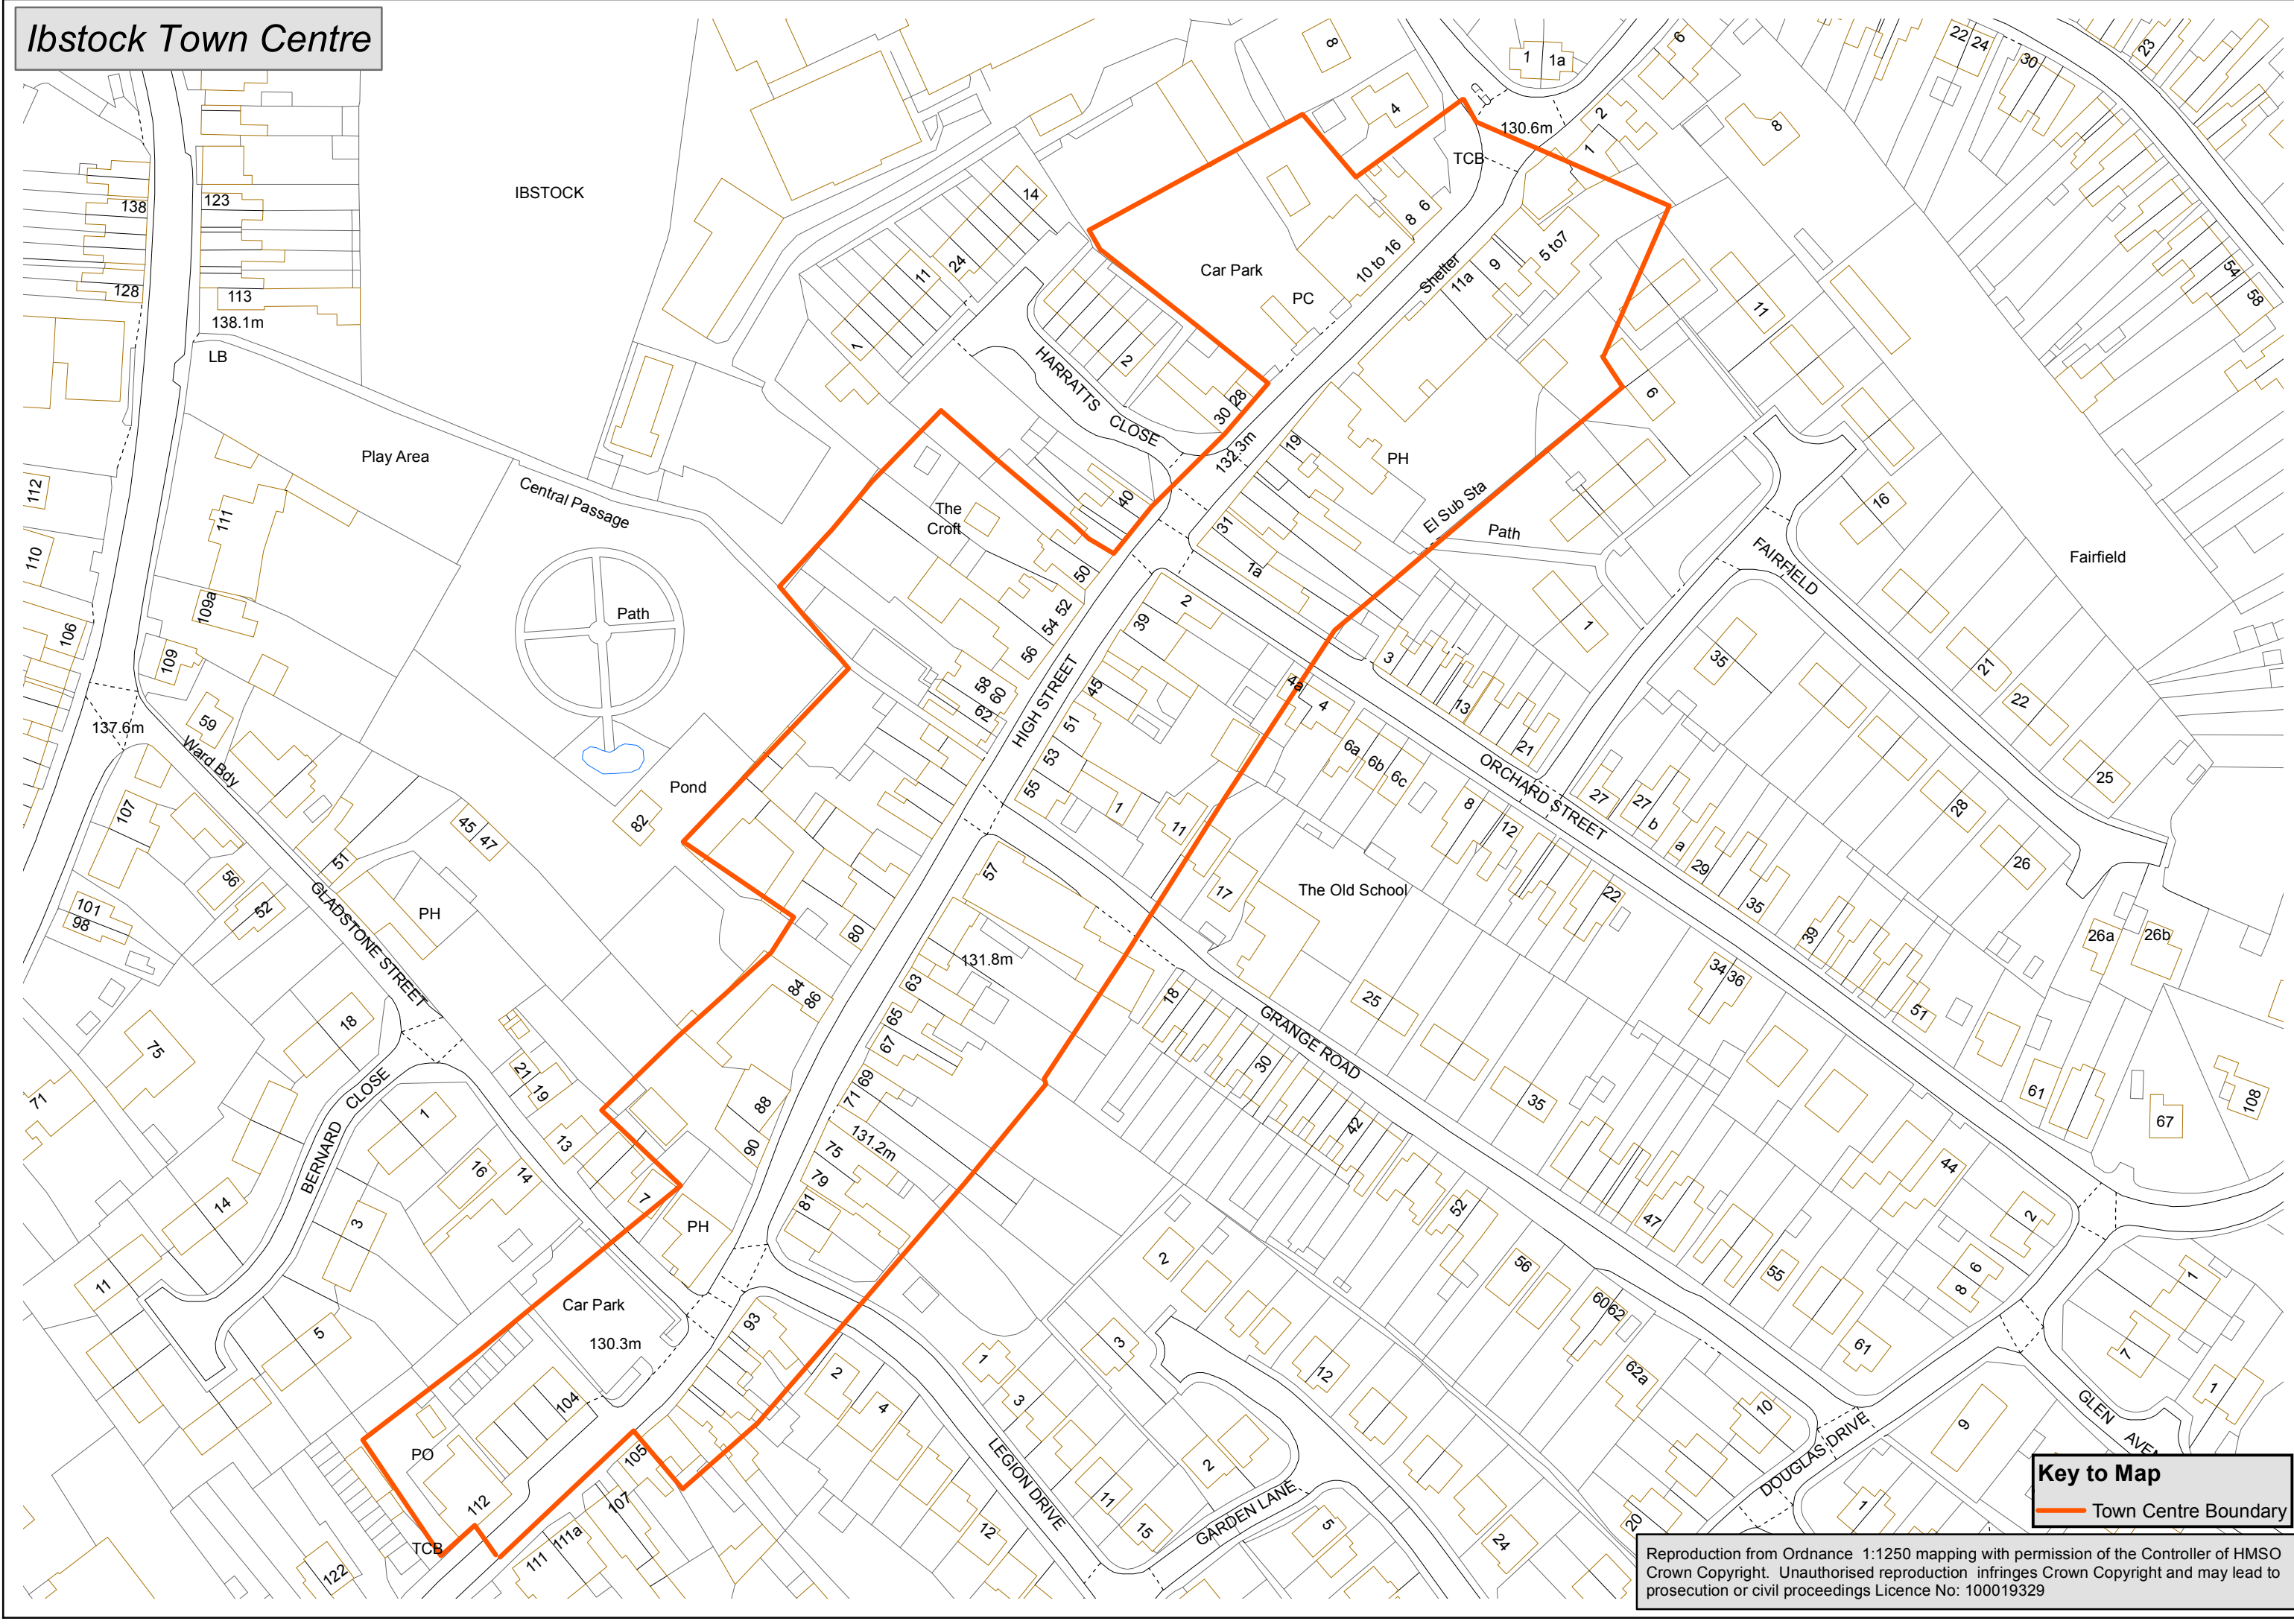

# Ibstock Town Centre

**Key to Map**  
— Town Centre Boundary

Reproduction from Ordnance 1:1250 mapping with permission of the Controller of HMSO Crown Copyright. Unauthorised reproduction infringes Crown Copyright and may lead to prosecution or civil proceedings Licence No: 100019329