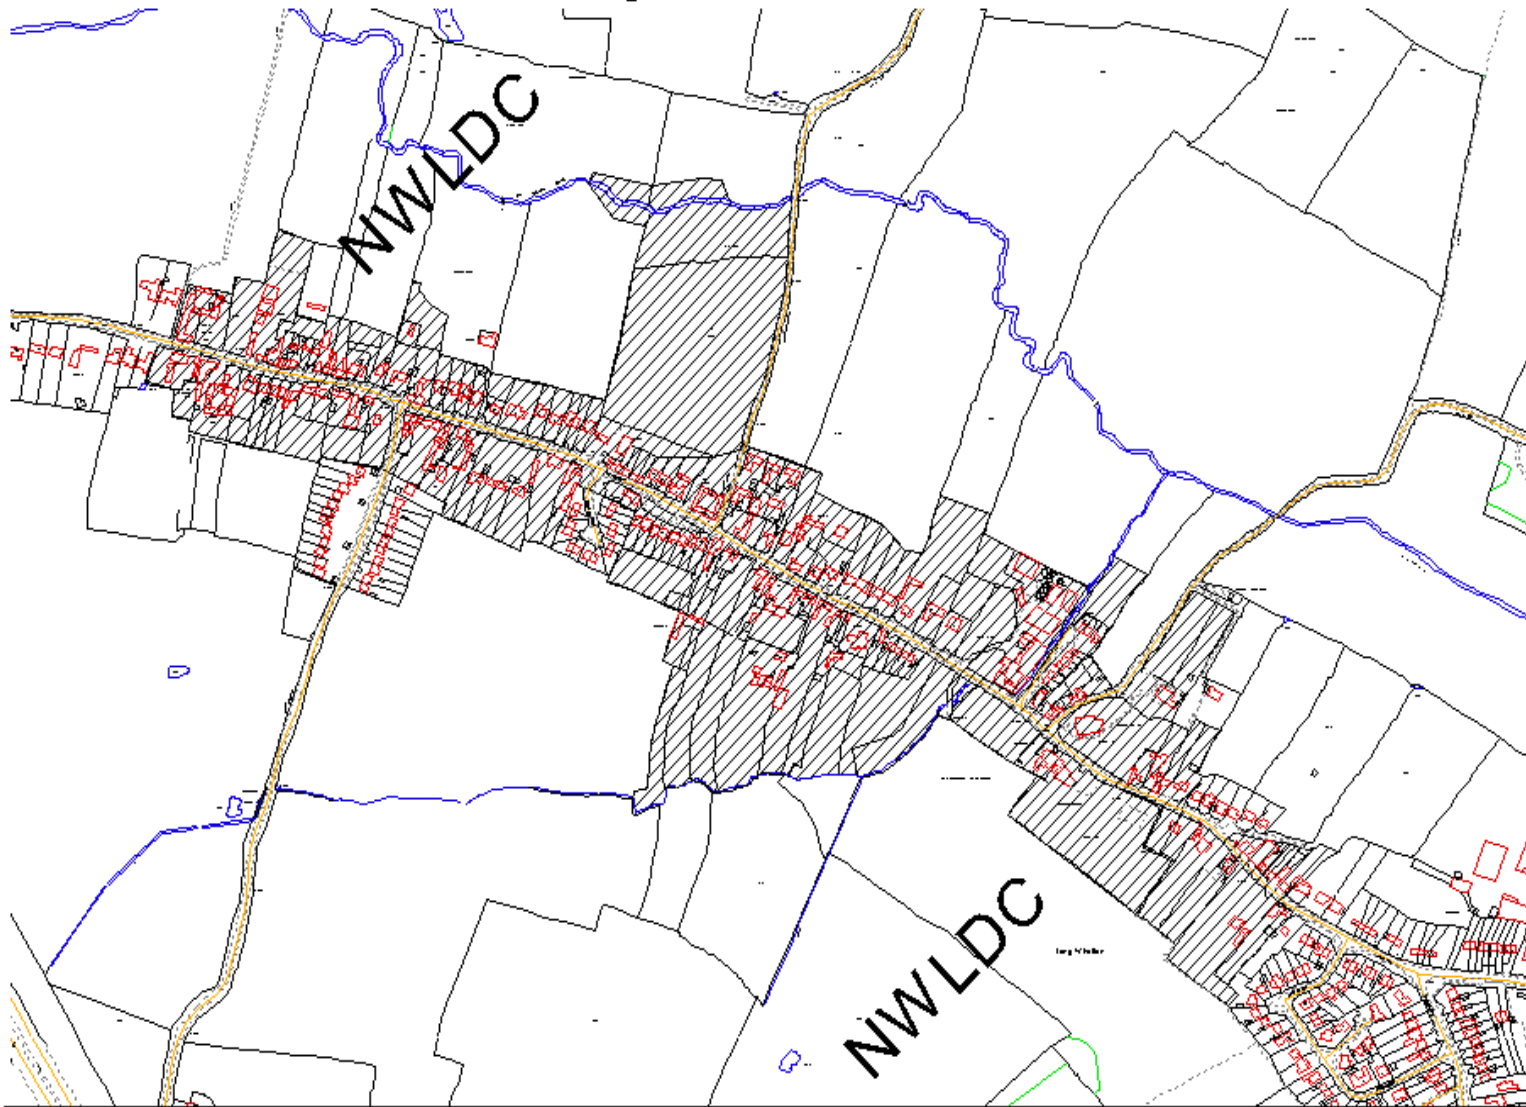

# Long Whatton Conservation Area

**Key**

 Conservation Area

0

0.3 Miles

North West Leicestershire District Council  
Planning and Environment Division

Reproduction from Ordnance Survey 1:1250 mapping with permission of the Controller of Her Majesty's Stationery Office. Unauthorised reproduction infringes Crown Copyright and may lead to prosecution or civil proceedings. Licence No: 100019329