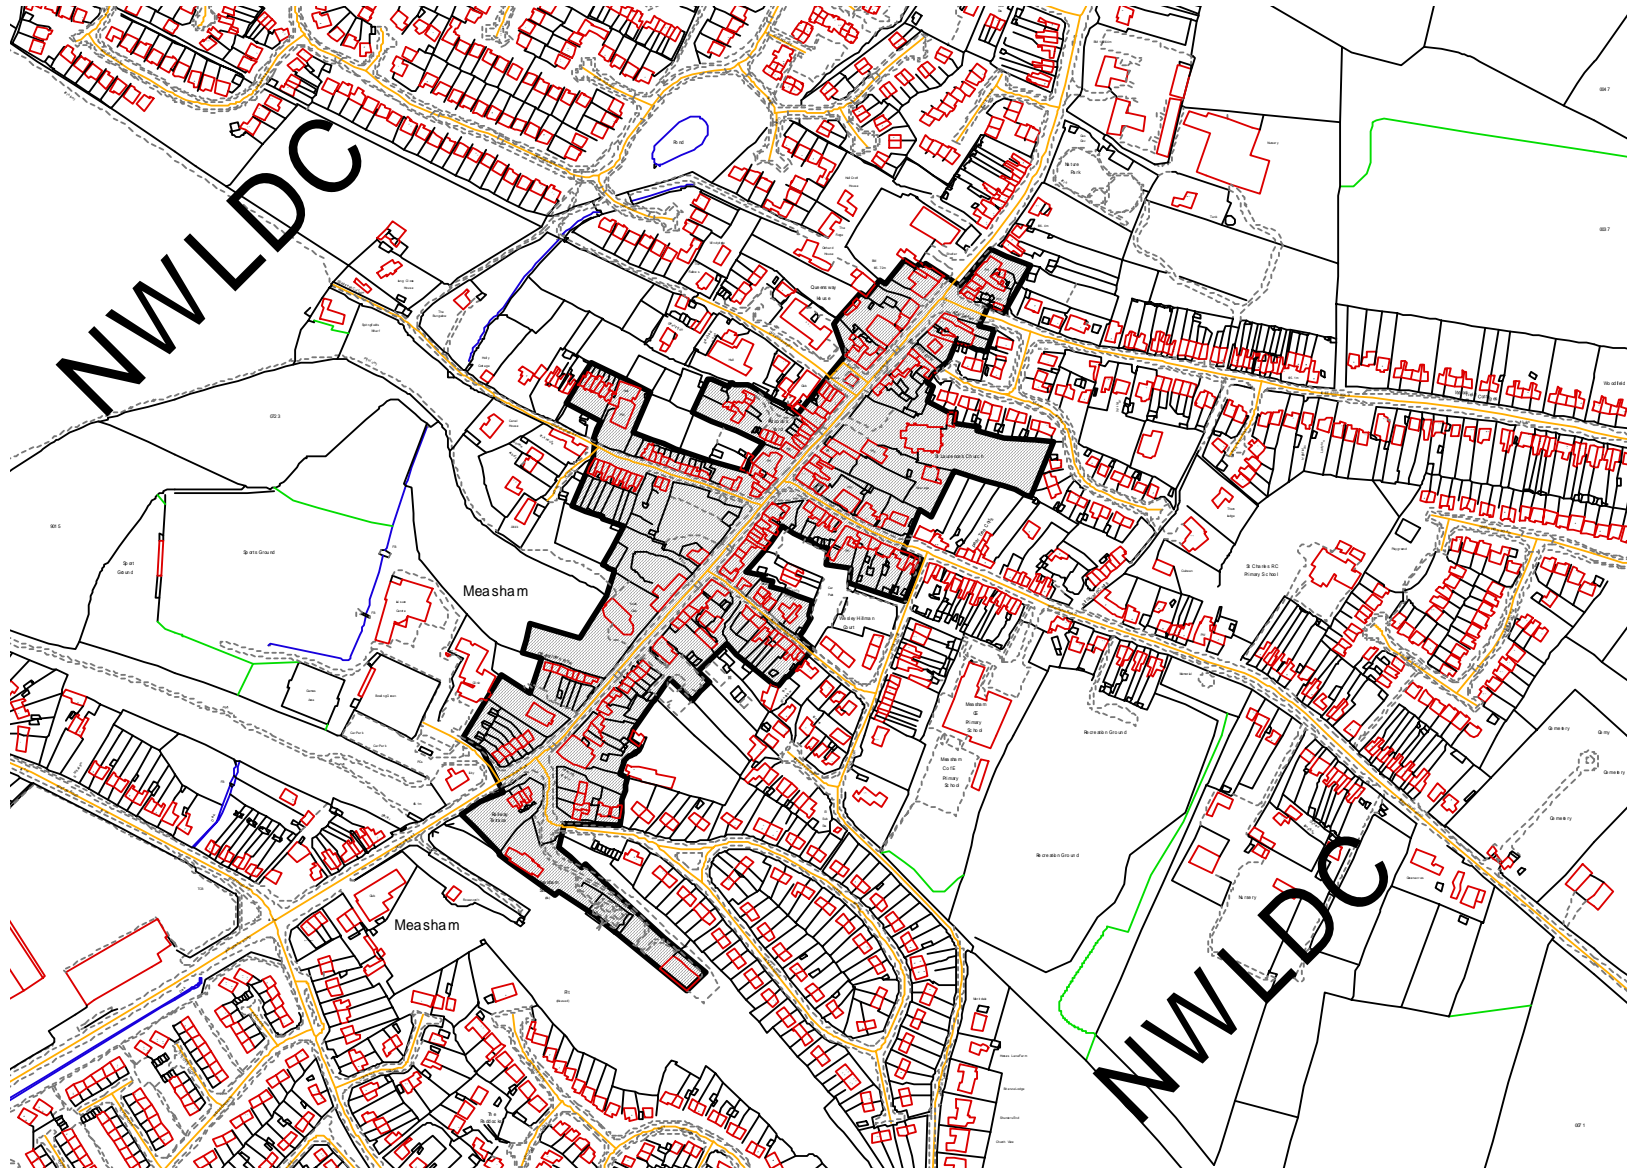

Measham Conservation Area

Key

 Conservation Area

0

0.2 Miles

North West Leicestershire District Council
Planning and Environment Division

Reproduction from Ordnance 1:1250 mapping with permission of the Controller of HMSO Crown Copyright. Unauthorised reproduction infringes Crown Copyright and may lead to prosecution or civil proceedings Licence No: 100019329