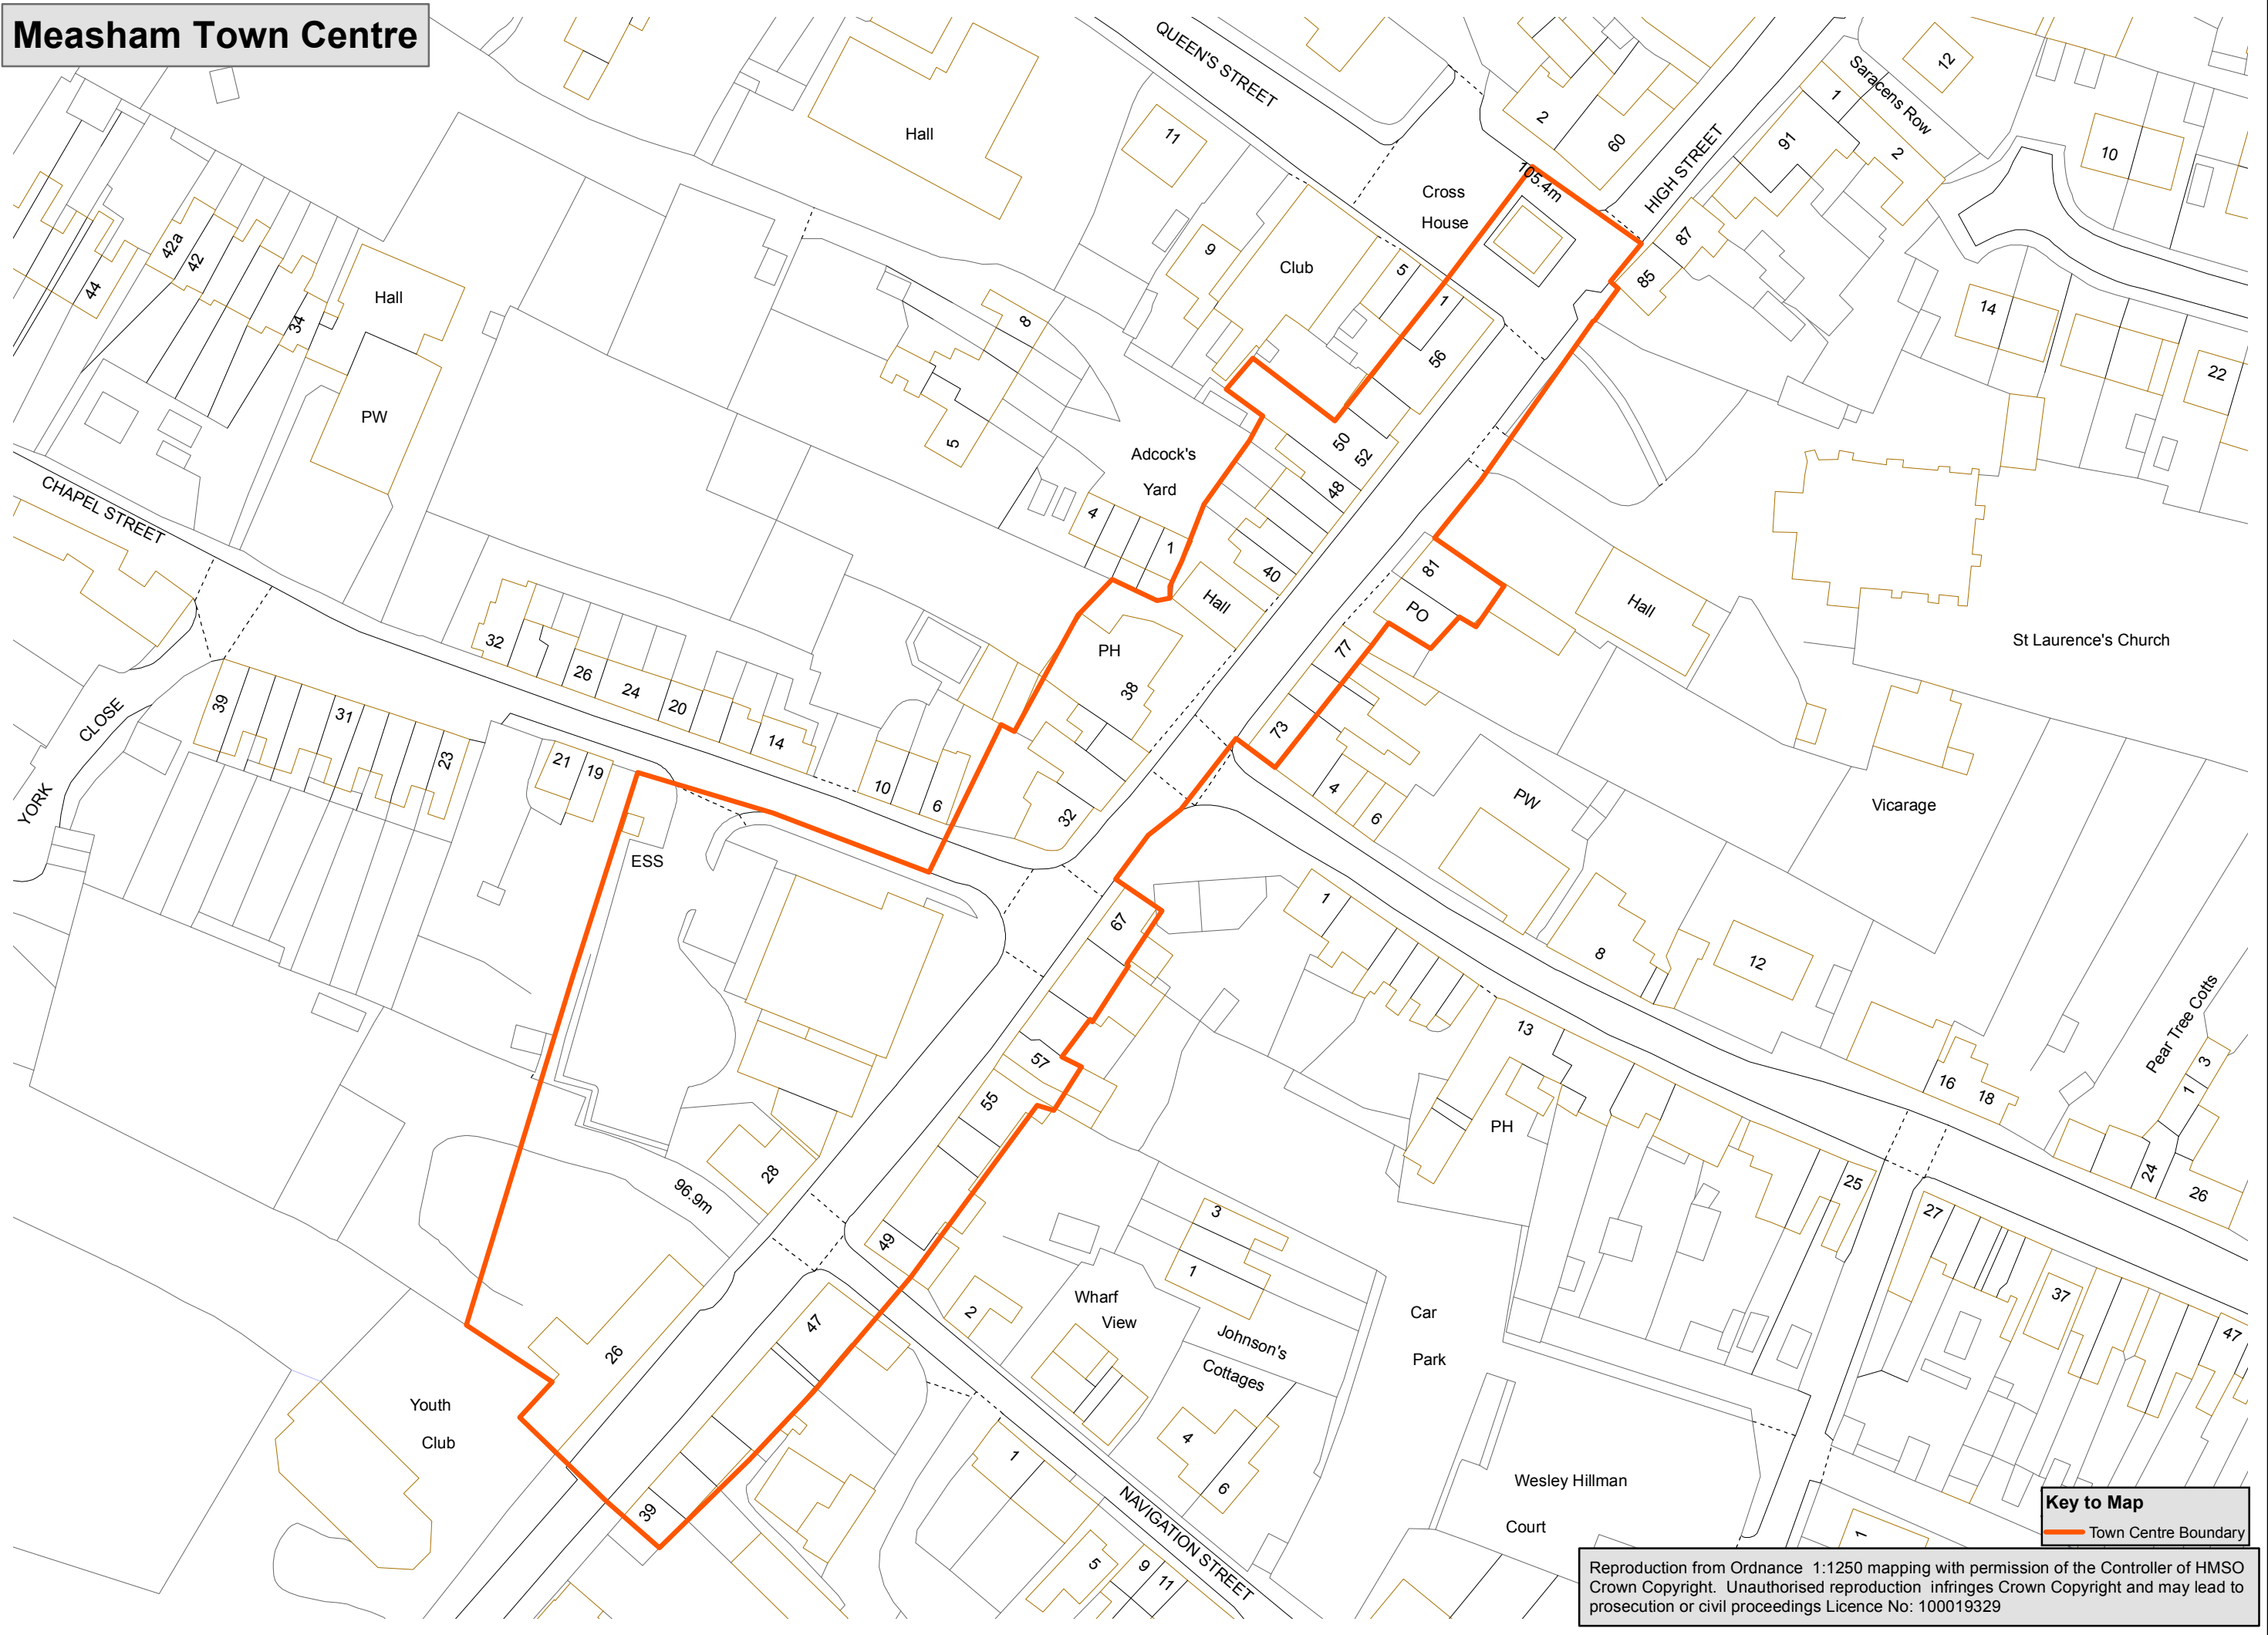

Measham Town Centre

Key to Map
— Town Centre Boundary

Reproduction from Ordnance 1:1250 mapping with permission of the Controller of HMSO Crown Copyright. Unauthorised reproduction infringes Crown Copyright and may lead to prosecution or civil proceedings Licence No: 100019329