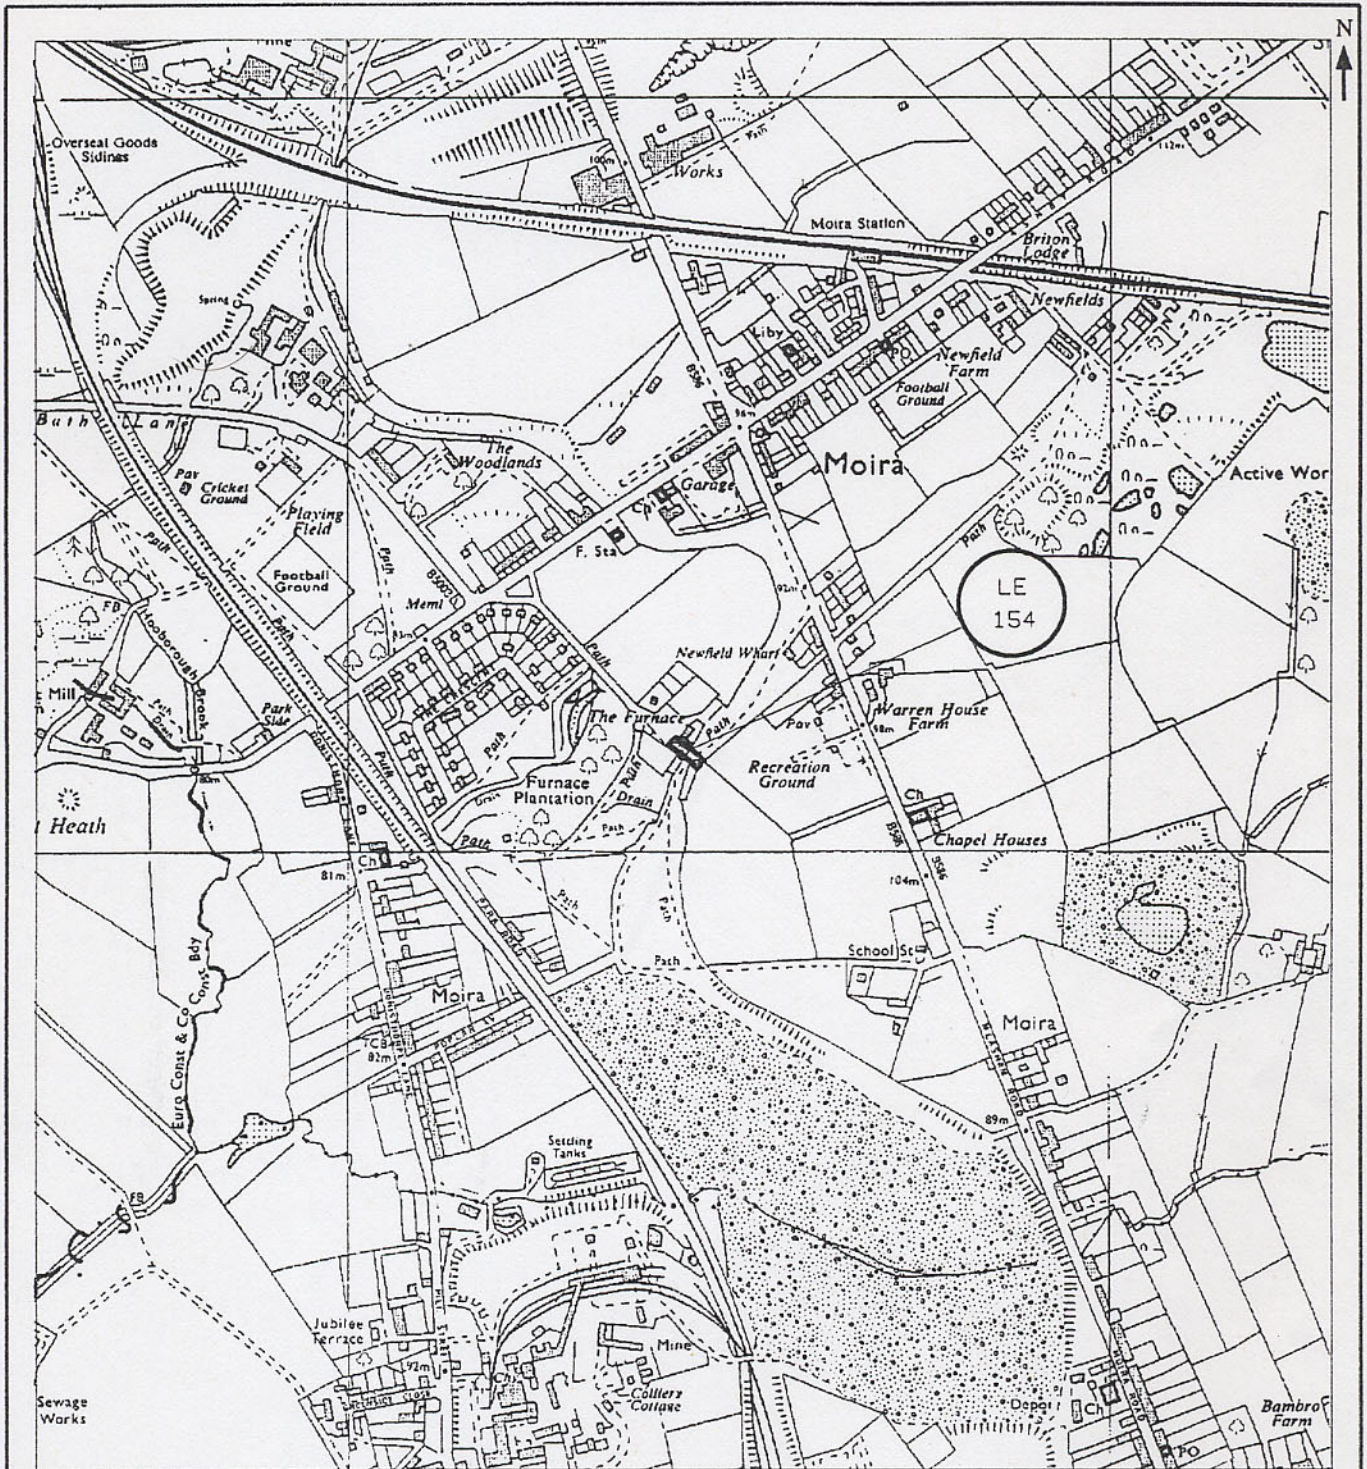

# Scheduled Monument

© Crown copyright reserved

For identification purposes only

Site Name: Moira blast furnace

County: Leicestershire

District: NW Leicestershire

Parish: Ashby Woulds

Notes:

Key: Monument No.      Location/extent of site

Scale: 1:10000

Derived from: 1:10000

Centred on NGR: SK31441513

Extract from OS sheet: SK31NW

Date: 5.1.96

Monument No: LE154

English Heritage