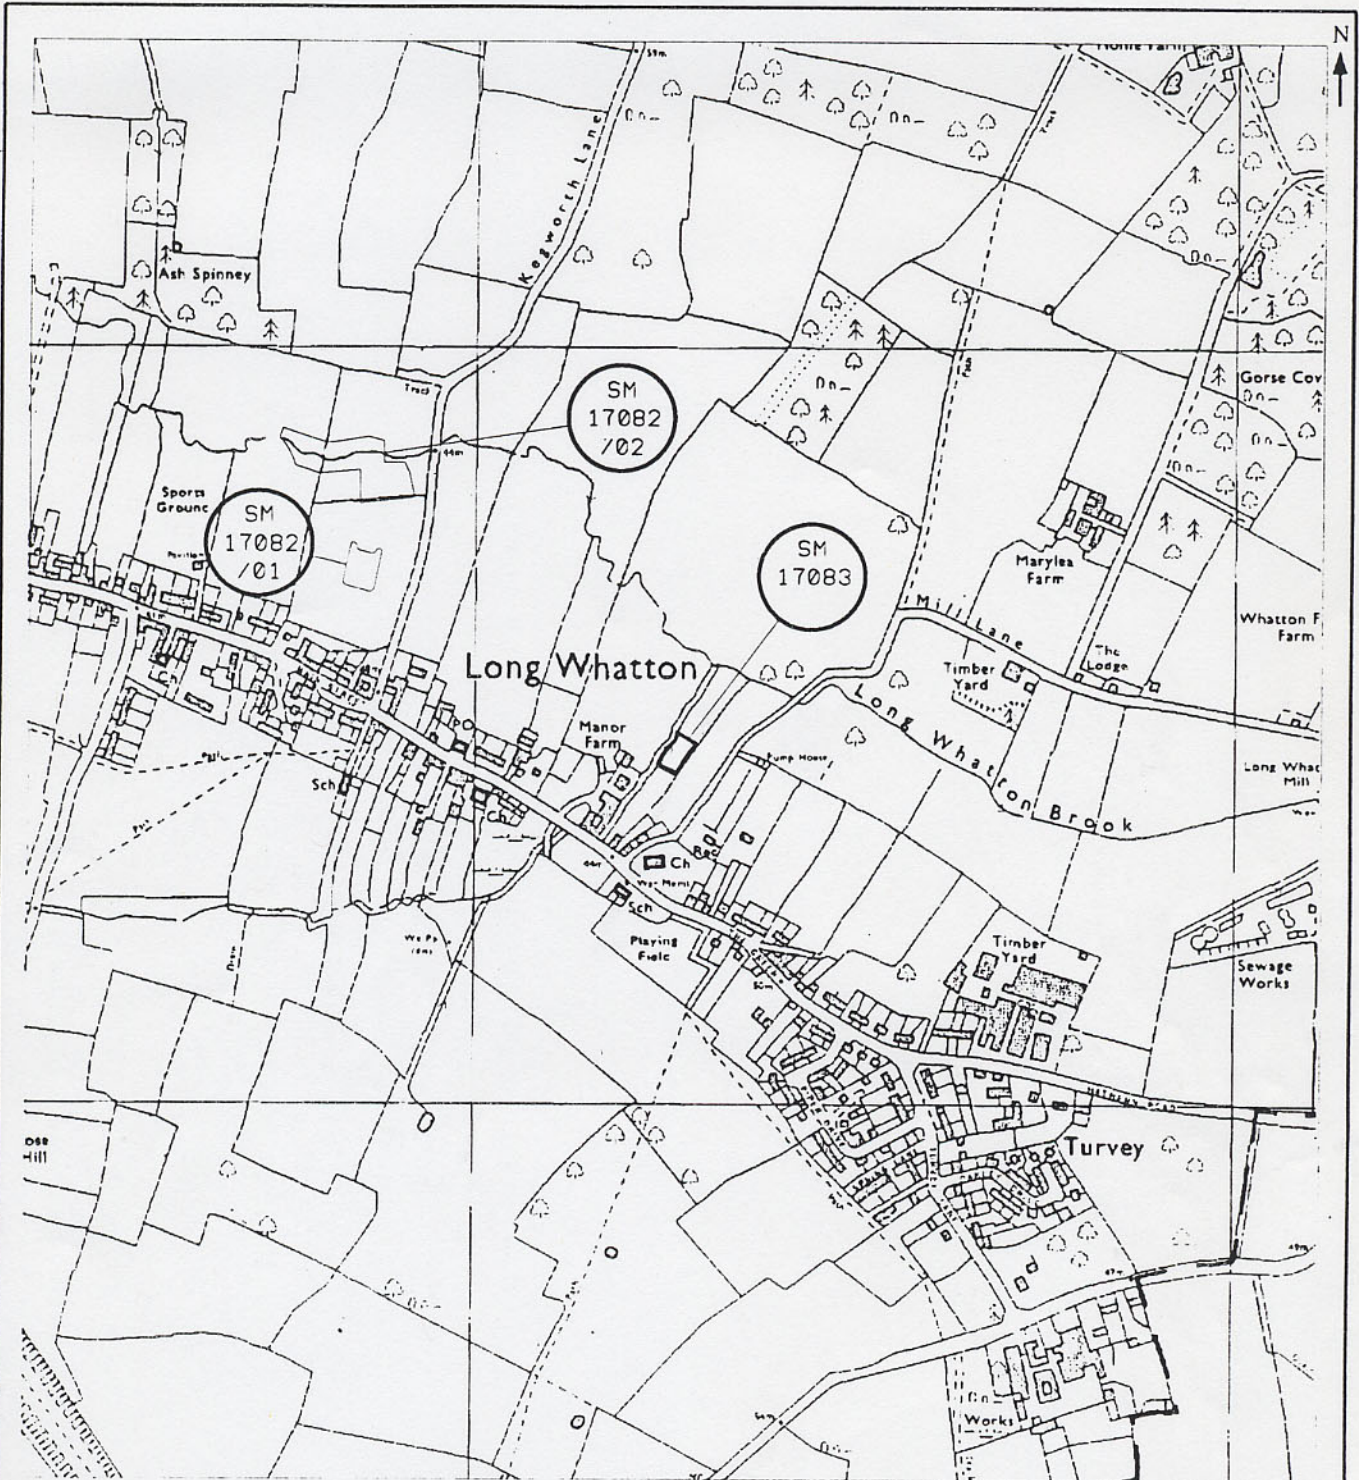

Scheduled Monument

© Crown copyright reserved

For identification purposes only

Site Name: Moated site with fishpond at Long Whatton

County: Leicestershire

District: NW Leicestershire

Parish: Long Whatton

Notes:

Key: Monument No. Location/extent of site

Scale: 1:10000

Derived from: 1:10000

Centred on NGR: SK48262345

Extract from OS sheet: SK42SE

Date: 14.1.92

Monument No: SM17083

English Heritage