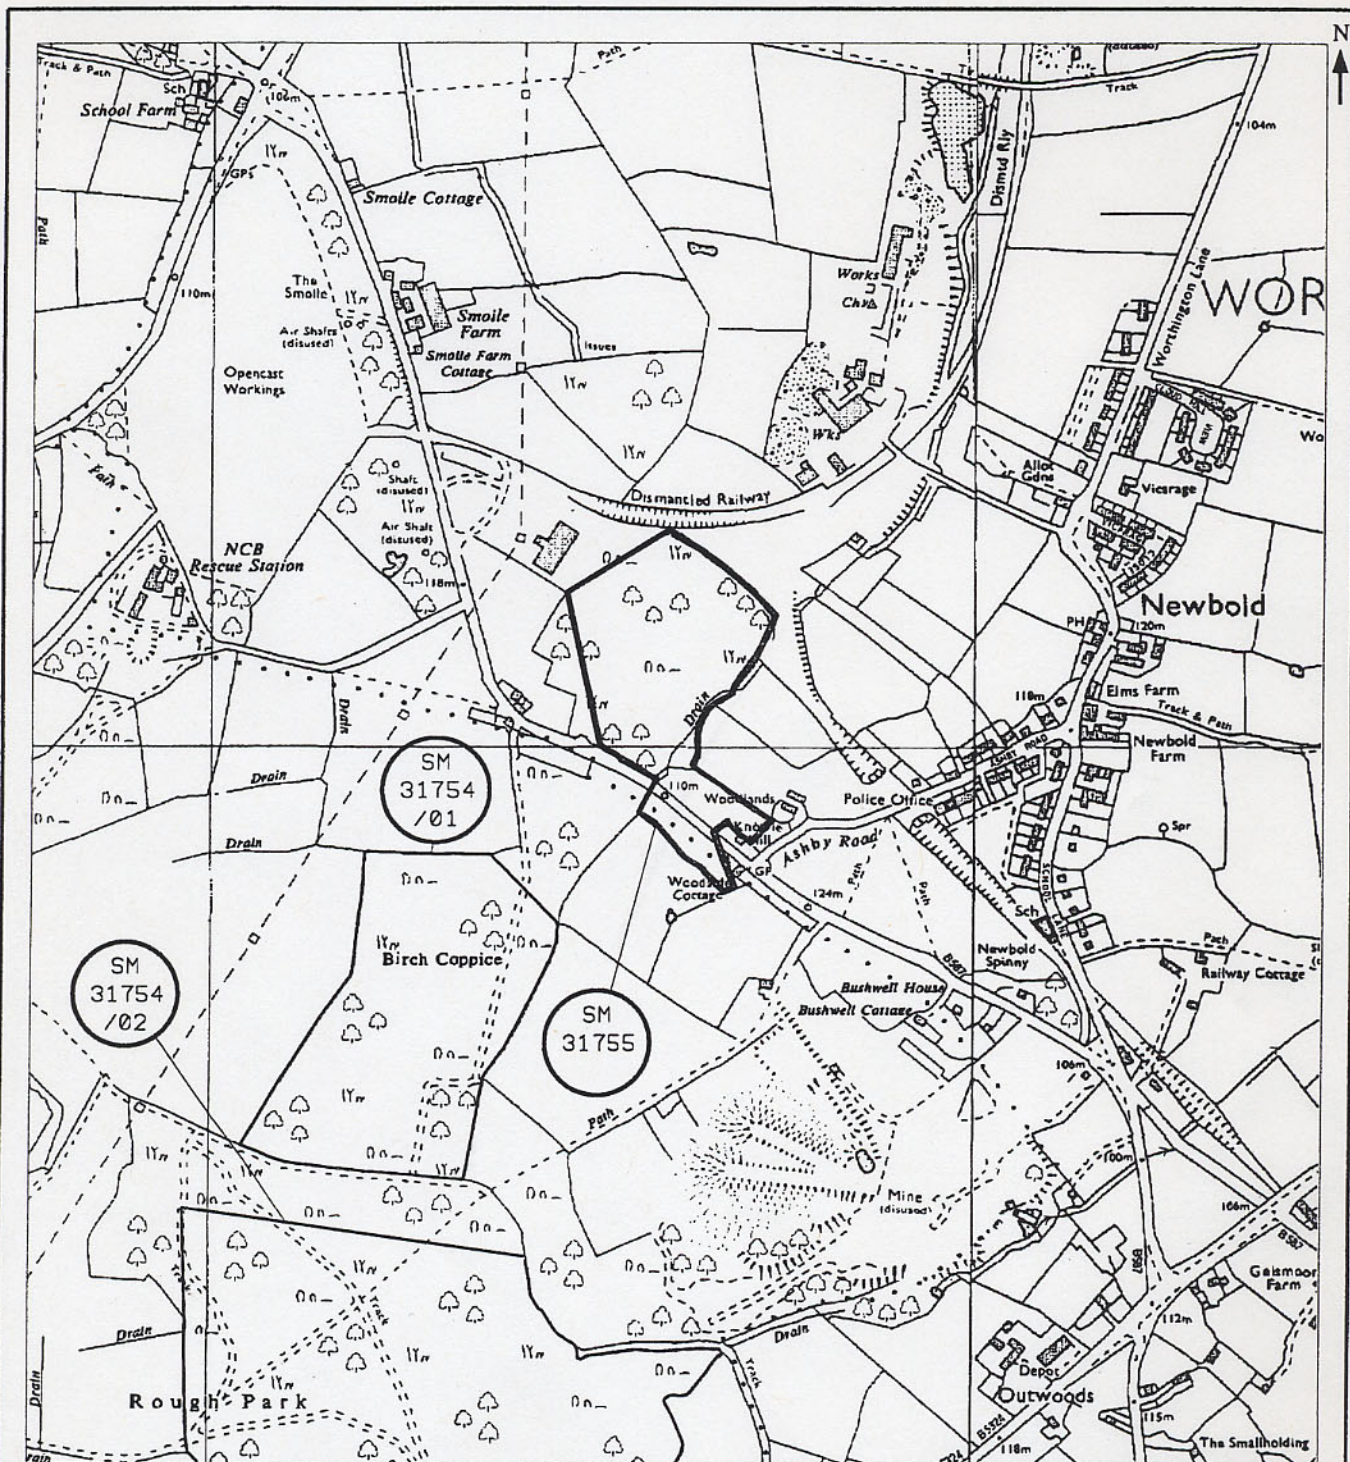

# Scheduled Monument

© Crown copyright reserved

For identification purposes only

Site Name: Coal mining remains 600m SE of Smoile Farm

County: Leicestershire

District: NW Leicestershire

Parish: Coleortn/Worthingtn

Notes: For exclusions - see text record

Key: Monument No. Location/extent of site

Scale: 1:10000

Derived from: 1:10000

Centred on NGR: SK39611899

Extract from OS sheet: SK31NE

Date: 16.8.00

Monument No: SM31755