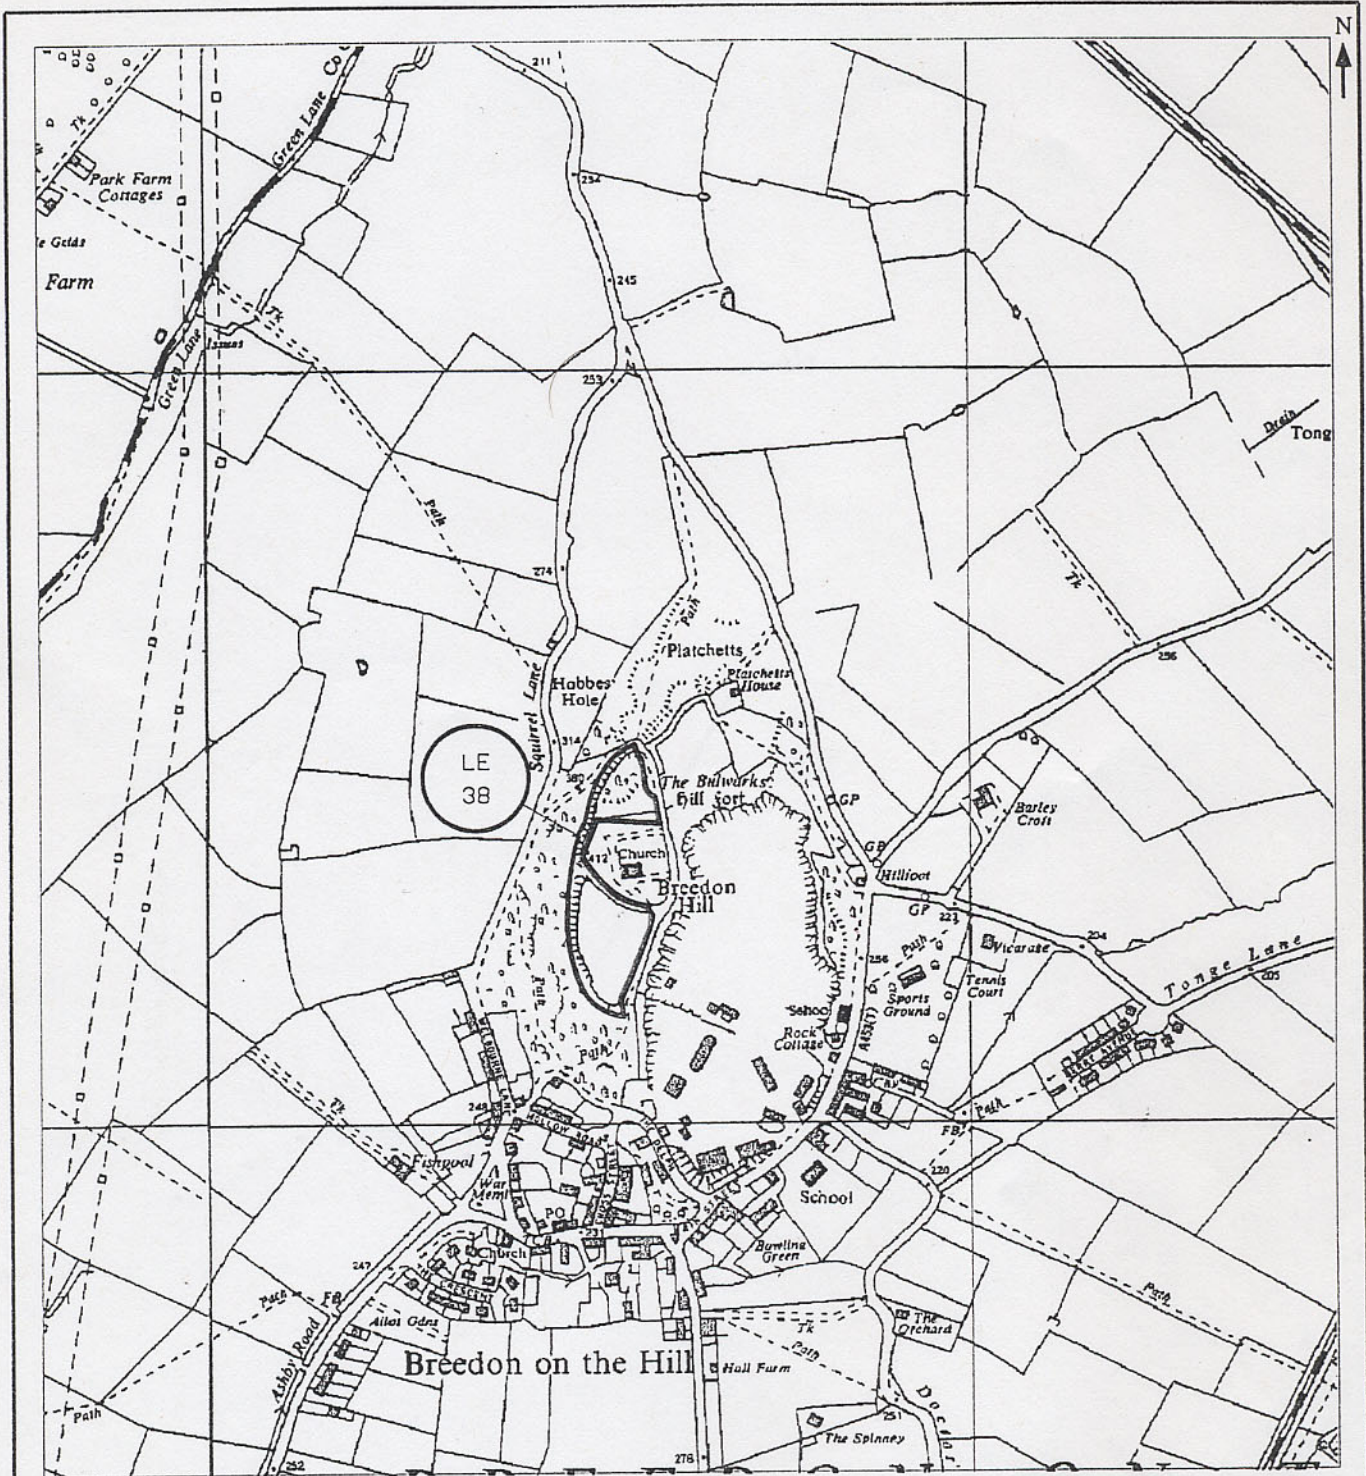

Scheduled Monument

© Crown copyright reserved

For identification purposes only

Site Name: The Bulwarks (earthworks)

County: Leicestershire

District: NW Leicestershire

Parish: Bredon-o-the-Hill

Notes:

Key: Monument No. Location/extent of site

Scale: 1:10000

Derived from: 1:10560

Centred on NGR:

SK40632348

Extract from OS sheet:

SK42SW

Date: 5.1.96