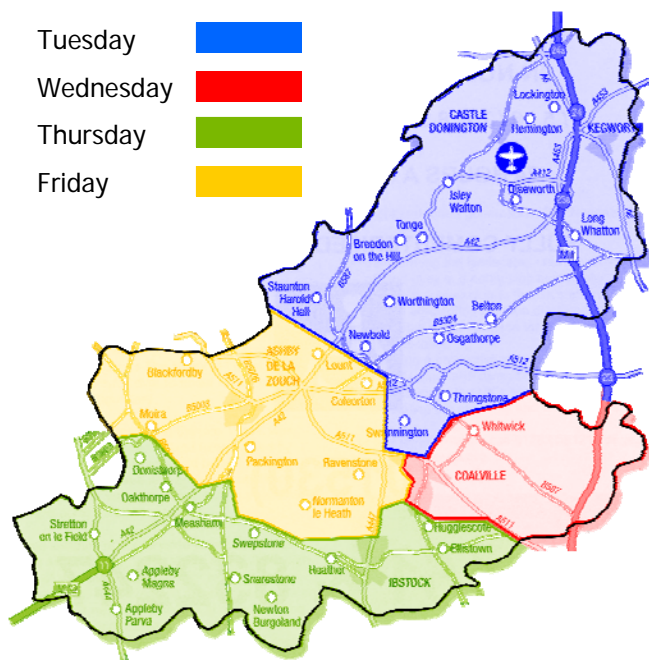

recycle

Waste collection calendar 2011-12

New Collection Zones

The new zonal collections start on **1 NOVEMBER 2011**.
This calendar replaces your previous one.

Why are collections going to be in Zones?

We have reorganised the rounds into zones to save money by being more efficient. The main benefits are:

- To save £100,000 to help meet our savings targets.
- To manage the effects of future housing growth on waste collection schedules.
- To save over 10,000 miles every year and reduce CO₂ emissions by 3,000 kgs.

What important information do I need to know?

- Your collection day could be changing so you need to read, check, and follow the instruction on the calendar.
- If you are due a recycling collection in the first week of November you should put out your red box, blue and yellow bags, and your black bin like you do at Christmas time.
- Please follow your new calendar so you are clear about what containers you need to put out for collection and when.

- Tuesday
- Wednesday
- Thursday
- Friday

Textiles Collections on the way!

From **1 NOVEMBER 2011** you will be able to recycle your unwanted clothes and shoes at the kerbside.

How will textiles be collected?

Your clothes and shoes will be collected on the same day as your red box and blue bag. Please put them in a carrier bag next to, or on top of your red box.

1. **Yes, please**
2. ✓ Clothes
   - ✓ Shoes
   - ✓ Handbags
   - ✓ Coats
   - ✓ Scarves & gloves
   - ✓ Sheets & linen

1. **No, thanks**
2. ✗ Duvets
   - ✗ Pillows
   - ✗ Other household items

Together we recycled over 45% last year - Thank you!

Please keep this calendar for your reference

Call **01530 454572**
Email **recycling@nwleicestershire.gov.uk**
or Visit **www.nwleics.gov.uk**