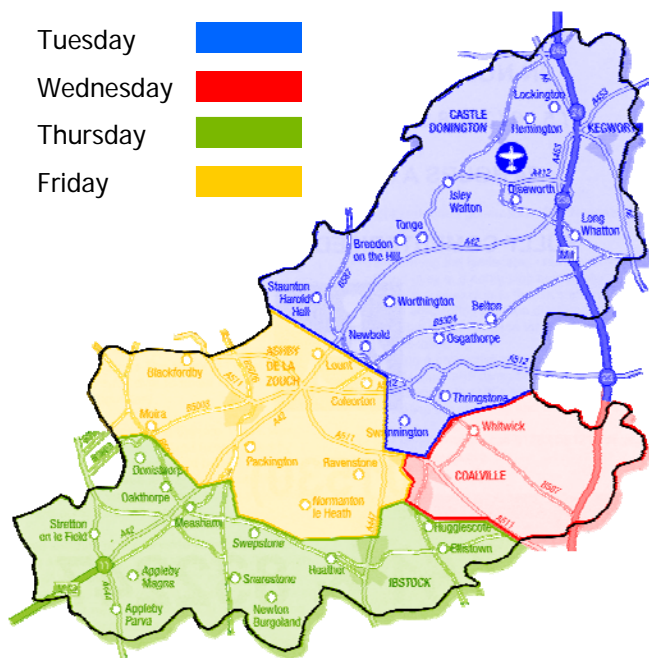

recycle

Waste collection calendar 2011-12

New Collection Zones

The new zonal collections start on **1 NOVEMBER 2011**.
This calendar replaces your previous one.

Why are collections going to be in Zones?

We have reorganised the rounds into zones to save money by being more efficient. The main benefits are:

- To save £100,000 to help meet our savings targets.
- To manage the effects of future housing growth on waste collection schedules.
- To save over 10,000 miles every year and reduce CO₂ emissions by 3,000 kgs.

- Tuesday
- Wednesday
- Thursday
- Friday

What important information do I need to know?

- Your collection day could be changing so you need to read, check, and follow the instruction on the calendar.
- If you are due a recycling collection in the first week of November you should put out your red box, blue and yellow bags, and your black bin like you do at Christmas time.
- Please follow your new calendar so you are clear about what containers you need to put out for collection and when.