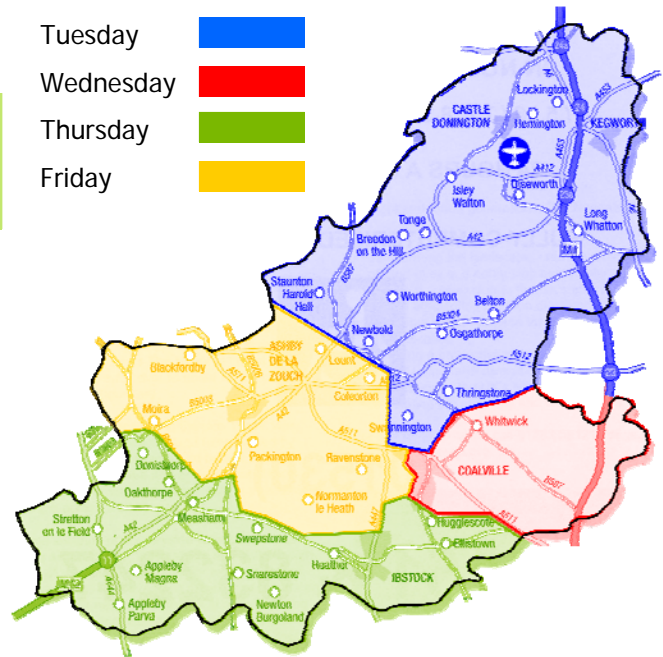

recycle

Waste collection calendar 2011-12

New Collection Zones

The new zonal collections start on **1 NOVEMBER 2011**.
This calendar replaces your previous one.

Why are collections going to be in Zones?

We have reorganised the rounds into zones to save money by being more efficient. The main benefits are:

- To save £100,000 to help meet our savings targets.
- To manage the effects of future housing growth on waste collection schedules.
- To save over 10,000 miles every year and reduce CO₂ emissions by 3,000 kgs.

What important information do I need to know?

- Your collection day could be changing so you need to read, check, and follow the instruction on the calendar.
- If you are due a recycling collection in the first week of November you should put out your red box, blue and yellow bags, and your black bin like you do at Christmas time.
- Please follow your new calendar so you are clear about what containers you need to put out for collection and when.

- Tuesday
- Wednesday
- Thursday
- Friday

Textiles Collections on the way!

From **1 NOVEMBER 2011** you will be able to recycle your unwanted clothes and shoes at the kerbside.

How will textiles be collected?

Your clothes and shoes will be collected on the same day as your red box and blue bag. Please put them in a carrier bag next to, or on top of your red box.

Yes, please

- ☒ Clothes
- ☒ Shoes
- ☒ Handbags
- ☒ Coats
- ☒ Scarves & gloves
- ☒ Sheets & linen

No, thanks

- ☒ Duvelts
- ☒ Pillows
- ☒ Other household items

Together we recycled over 45% last year - Thank you!

Please keep this calendar for your reference

Call **01530 454572**
Email **recycling@nwleicestershire.gov.uk**
or Visit **www.nwleics.gov.uk**