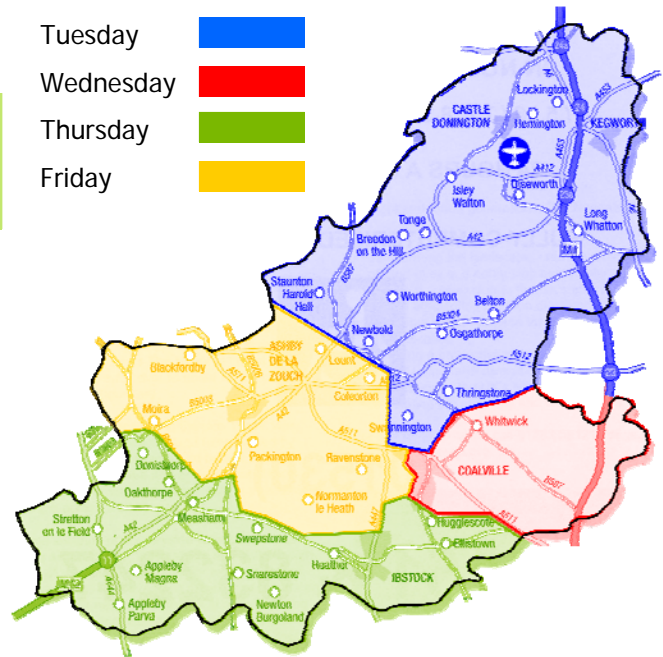

#### Why are collections going to be in Zones?

We have reorganised the rounds into zones to save money by being more efficient. The main benefits are:

- To save £100,000 to help meet our savings targets.
- To manage the effects of future housing growth on waste collection schedules.
- To save over 10,000 miles every year and reduce CO<sub>2</sub> emissions by 3,000 kgs.

- Tuesday
- Wednesday
- Thursday
- Friday