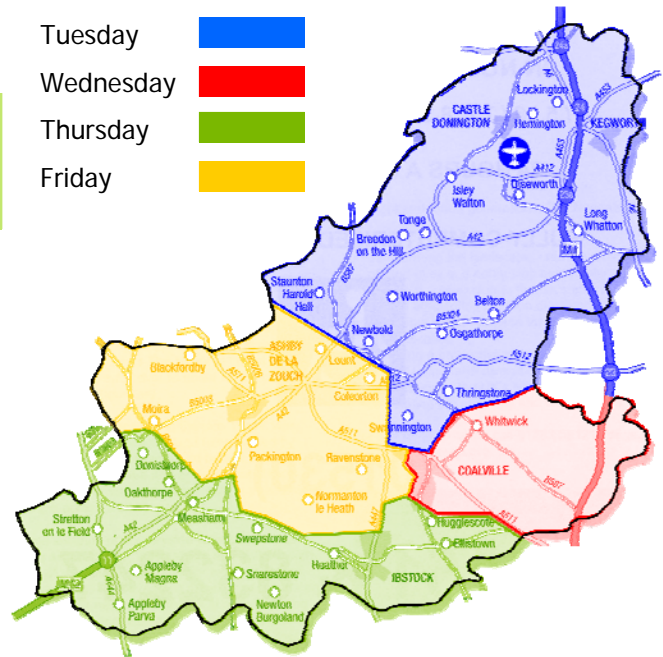

recycle

Waste collection calendar 2011-12

New Collection Zones

The new zonal collections start on **1 NOVEMBER 2011**.
This calendar replaces your previous one.

Why are collections going to be in Zones?

We have reorganised the rounds into zones to save money by being more efficient. The main benefits are:

- To save £100,000 to help meet our savings targets.
- To manage the effects of future housing growth on waste collection schedules.
- To save over 10,000 miles every year and reduce CO₂ emissions by 3,000 kgs.

What important information do I need to know?

- Your collection day could be changing so you need to read, check, and follow the instruction on the calendar.
- If you are due a recycling collection in the first week of November you should put out your red box, blue and yellow bags, and your black bin like you do at Christmas time.
- Please follow your new calendar so you are clear about what containers you need to put out for collection and when.

- Tuesday
- Wednesday
- Thursday
- Friday

Textiles Collections on the way!

From **1 NOVEMBER 2011** you will be able to recycle your unwanted clothes and shoes at the kerbside.

How will textiles be collected?

Your clothes and shoes will be collected on the same day as your red box and blue bag. Please put them in a carrier bag next to, or on top of your red box.

Yes, please

- ✓ Clothes
- ✓ Shoes
- ✓ Handbags
- ✓ Coats
- ✓ Scarves & gloves
- ✓ Sheets & linen

No, thanks

- ✗ Duvets
- ✗ Pillows
- ✗ Other household items

Together we recycled over 45% last year - Thank you!

Please keep this calendar for your reference

Call **01530 454572**
Email **recycling@nwleicestershire.gov.uk**
or Visit **www.nwleics.gov.uk**