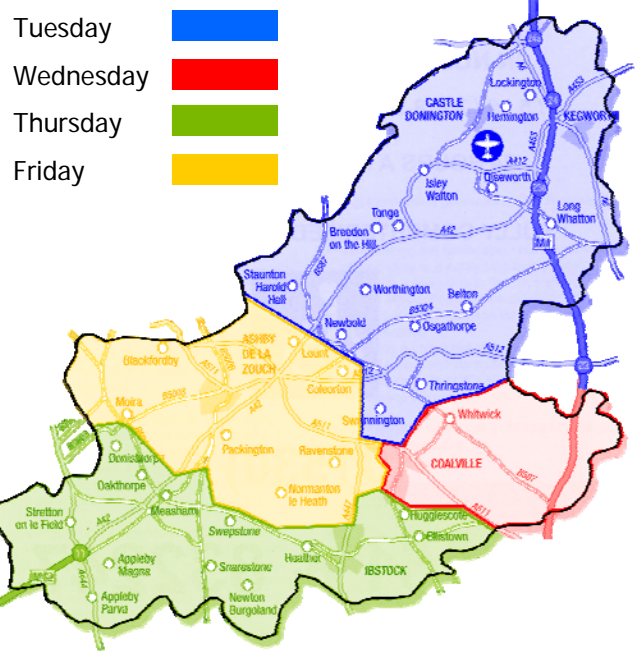

recycle

Waste collection calendar 2011-12

New Collection Zones

The new zonal collections start on **1 NOVEMBER 2011**.
This calendar replaces your previous one.

Why are collections going to be in Zones?

We have reorganised the rounds into zones to save money by being more efficient. The main benefits are:

- To save £100,000 to help meet our savings targets.
- To manage the effects of future housing growth on waste collection schedules.
- To save over 10,000 miles every year and reduce CO₂ emissions by 3,000 kgs.

What important information do I need to know?

- Your collection day could be changing so you need to read, check, and follow the instruction on the calendar.
- If you are due a recycling collection in the first week of November you should put out your red box, blue and yellow bags, and your black bin like you do at Christmas time.
- Please follow your new calendar so you are clear about what containers you need to put out for collection and when.

Textiles Collections on the way!

From **1 NOVEMBER 2011** you will be able to recycle your unwanted clothes and shoes at the kerbside.

How will textiles be collected?

Your clothes and shoes will be collected on the same day as your red box and blue bag. Please put them in a carrier bag next to, or on top of your red box.

Yes, please ✓

- ✓ Clothes ✓
- ✓ Shoes
- ✓ Handbags
- ✓ Coats
- ✓ Scarves & gloves
- ✓ Sheets & linen

No, thanks ✗

- ✗ Duvets
- ✗ Pillows
- ✗ Other household items

Together we recycled over 45% last year - Thank you!

Please keep this calendar for your reference

Call 01530 454572
Email recycling@nwleicestershire.gov.uk
or Visit www.nwleics.gov.uk