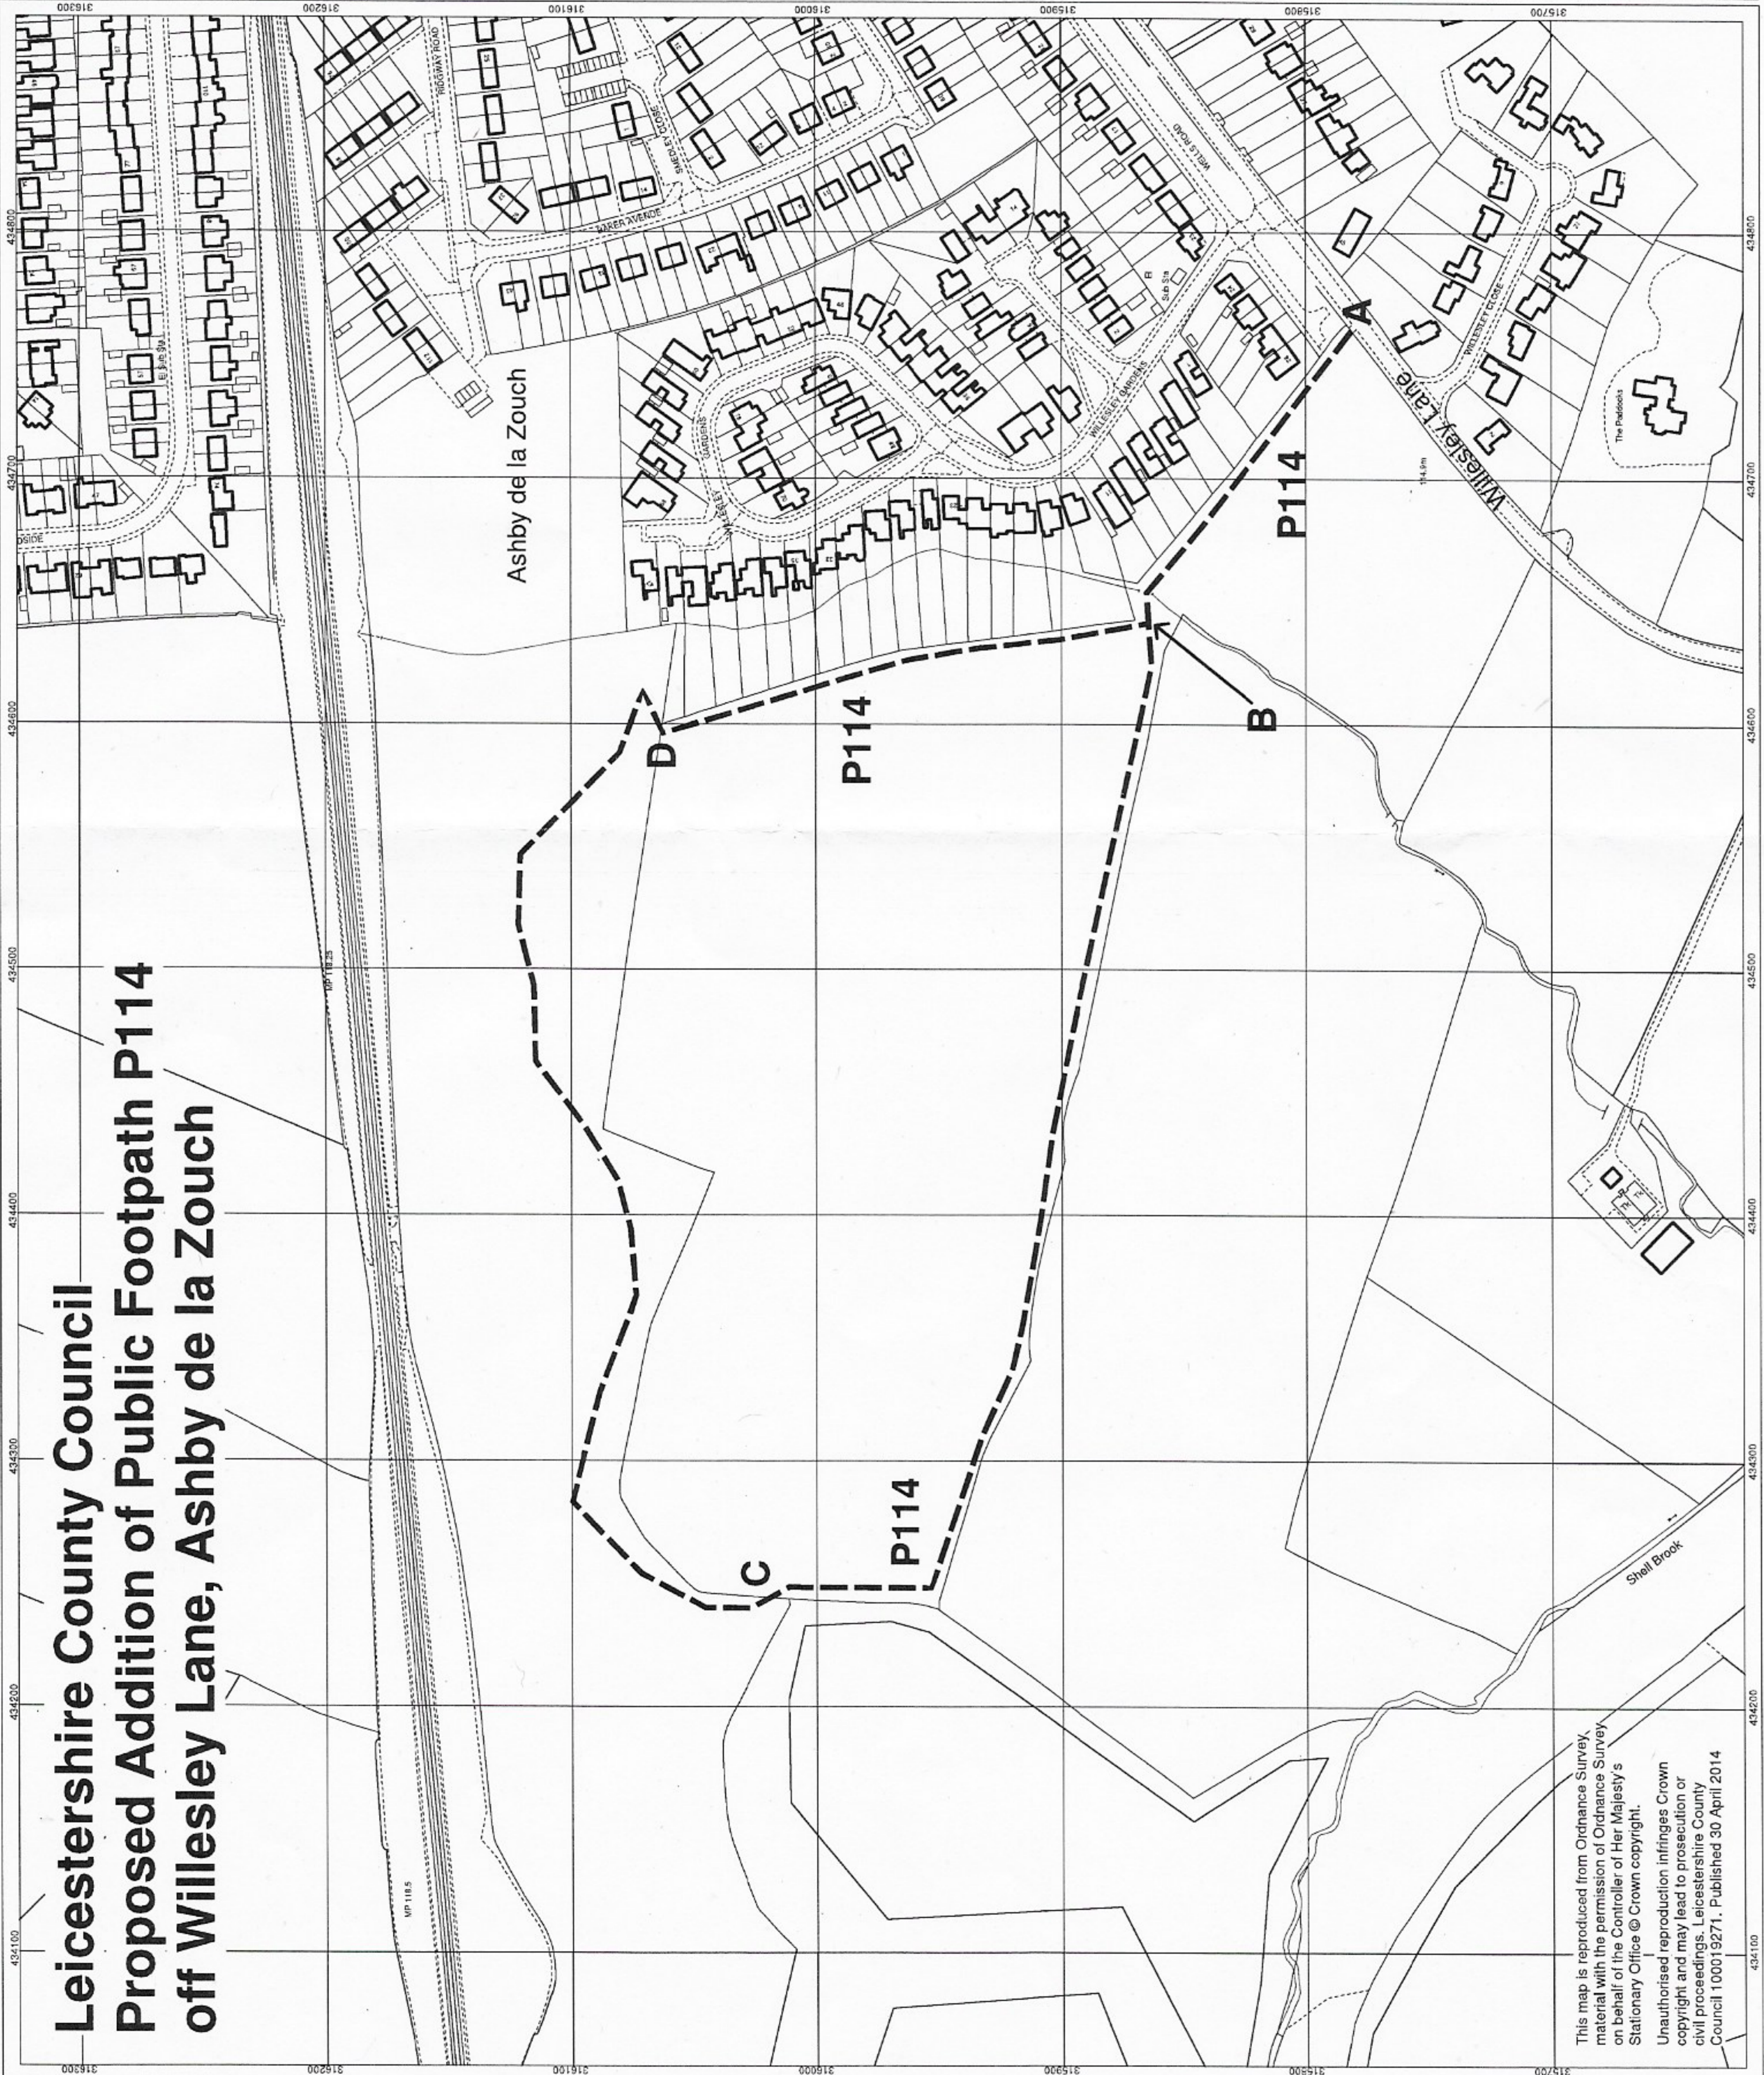

Leicestershire County Council Proposed Addition of Public Footpath P114 off Willesley Lane, Ashby de la Zouch

Location Plan

Key

--- Public footpath
to be added
(A - B - C - D - B)

Environment & Transport Department,
County Hall, Glenfield,
Leicestershire LE3 8RJ
email footpaths@leics.gov.uk
Phil Crossland, Director

**Leicestershire
County Council**

Plan No. M1003

Scale 1:2500

This map is reproduced from Ordnance Survey material with the permission of Ordnance Survey on behalf of the Controller of Her Majesty's Stationary Office © Crown copyright.
Unauthorised reproduction infringes Crown copyright and may lead to prosecution or civil proceedings. Leicestershire County Council 100019271. Published 30 April 2014