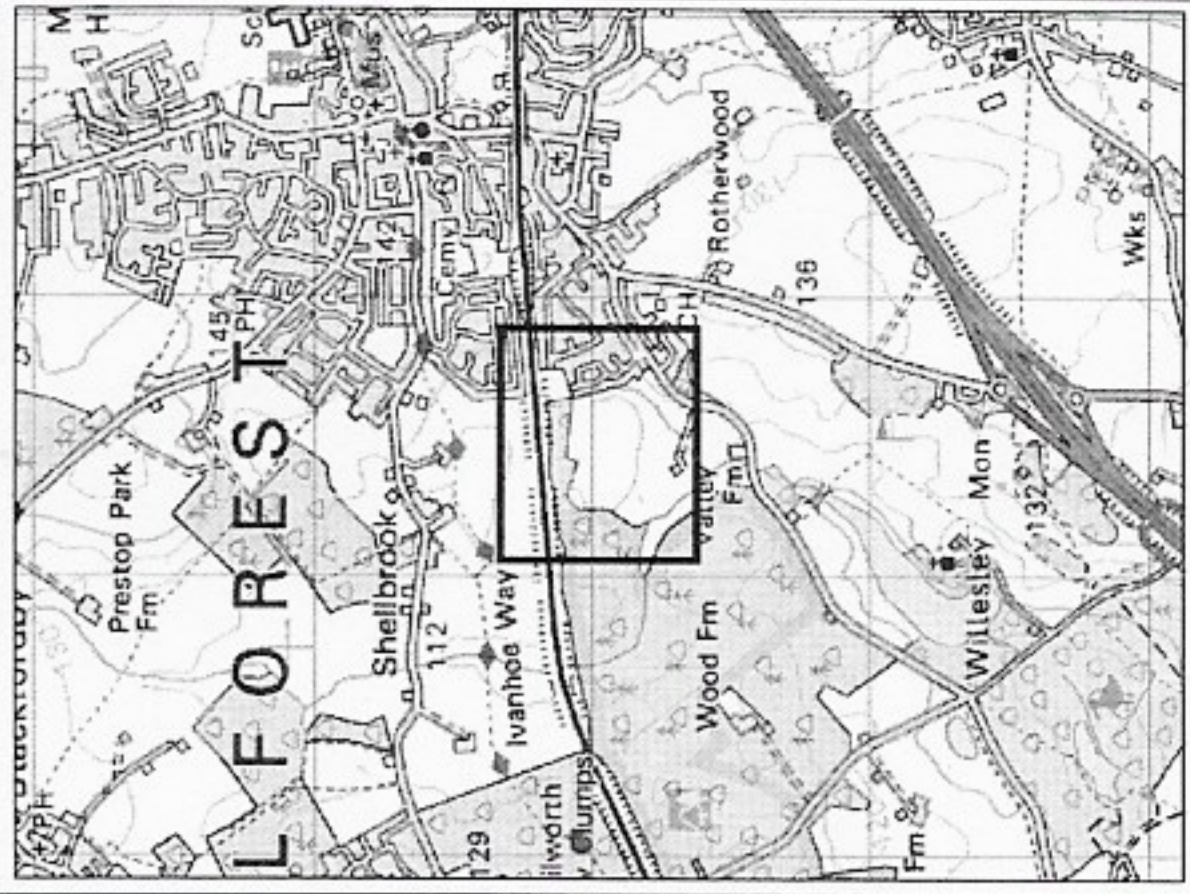

Leicestershire County Council Proposed Addition of Public Footpath P114 off Willesley Lane, Ashby de la Zouch

Location Plan

Key

--- Public footpath
to be added
(A - B - C - D - B)

Environment & Transport Department,
County Hall, Glenfield,
Leicestershire LE3 8RJ
email footpaths@leics.gov.uk
Phil Crossland, Director

**Leicestershire
County Council**

Plan No. M1003

Scale 1:2500

This map is reproduced from Ordnance Survey material with the permission of Ordnance Survey on behalf of the Controller of Her Majesty's Stationary Office © Crown copyright.
Unauthorised reproduction infringes Crown copyright and may lead to prosecution or civil proceedings. Leicestershire County Council 100019271. Published 30 April 2014