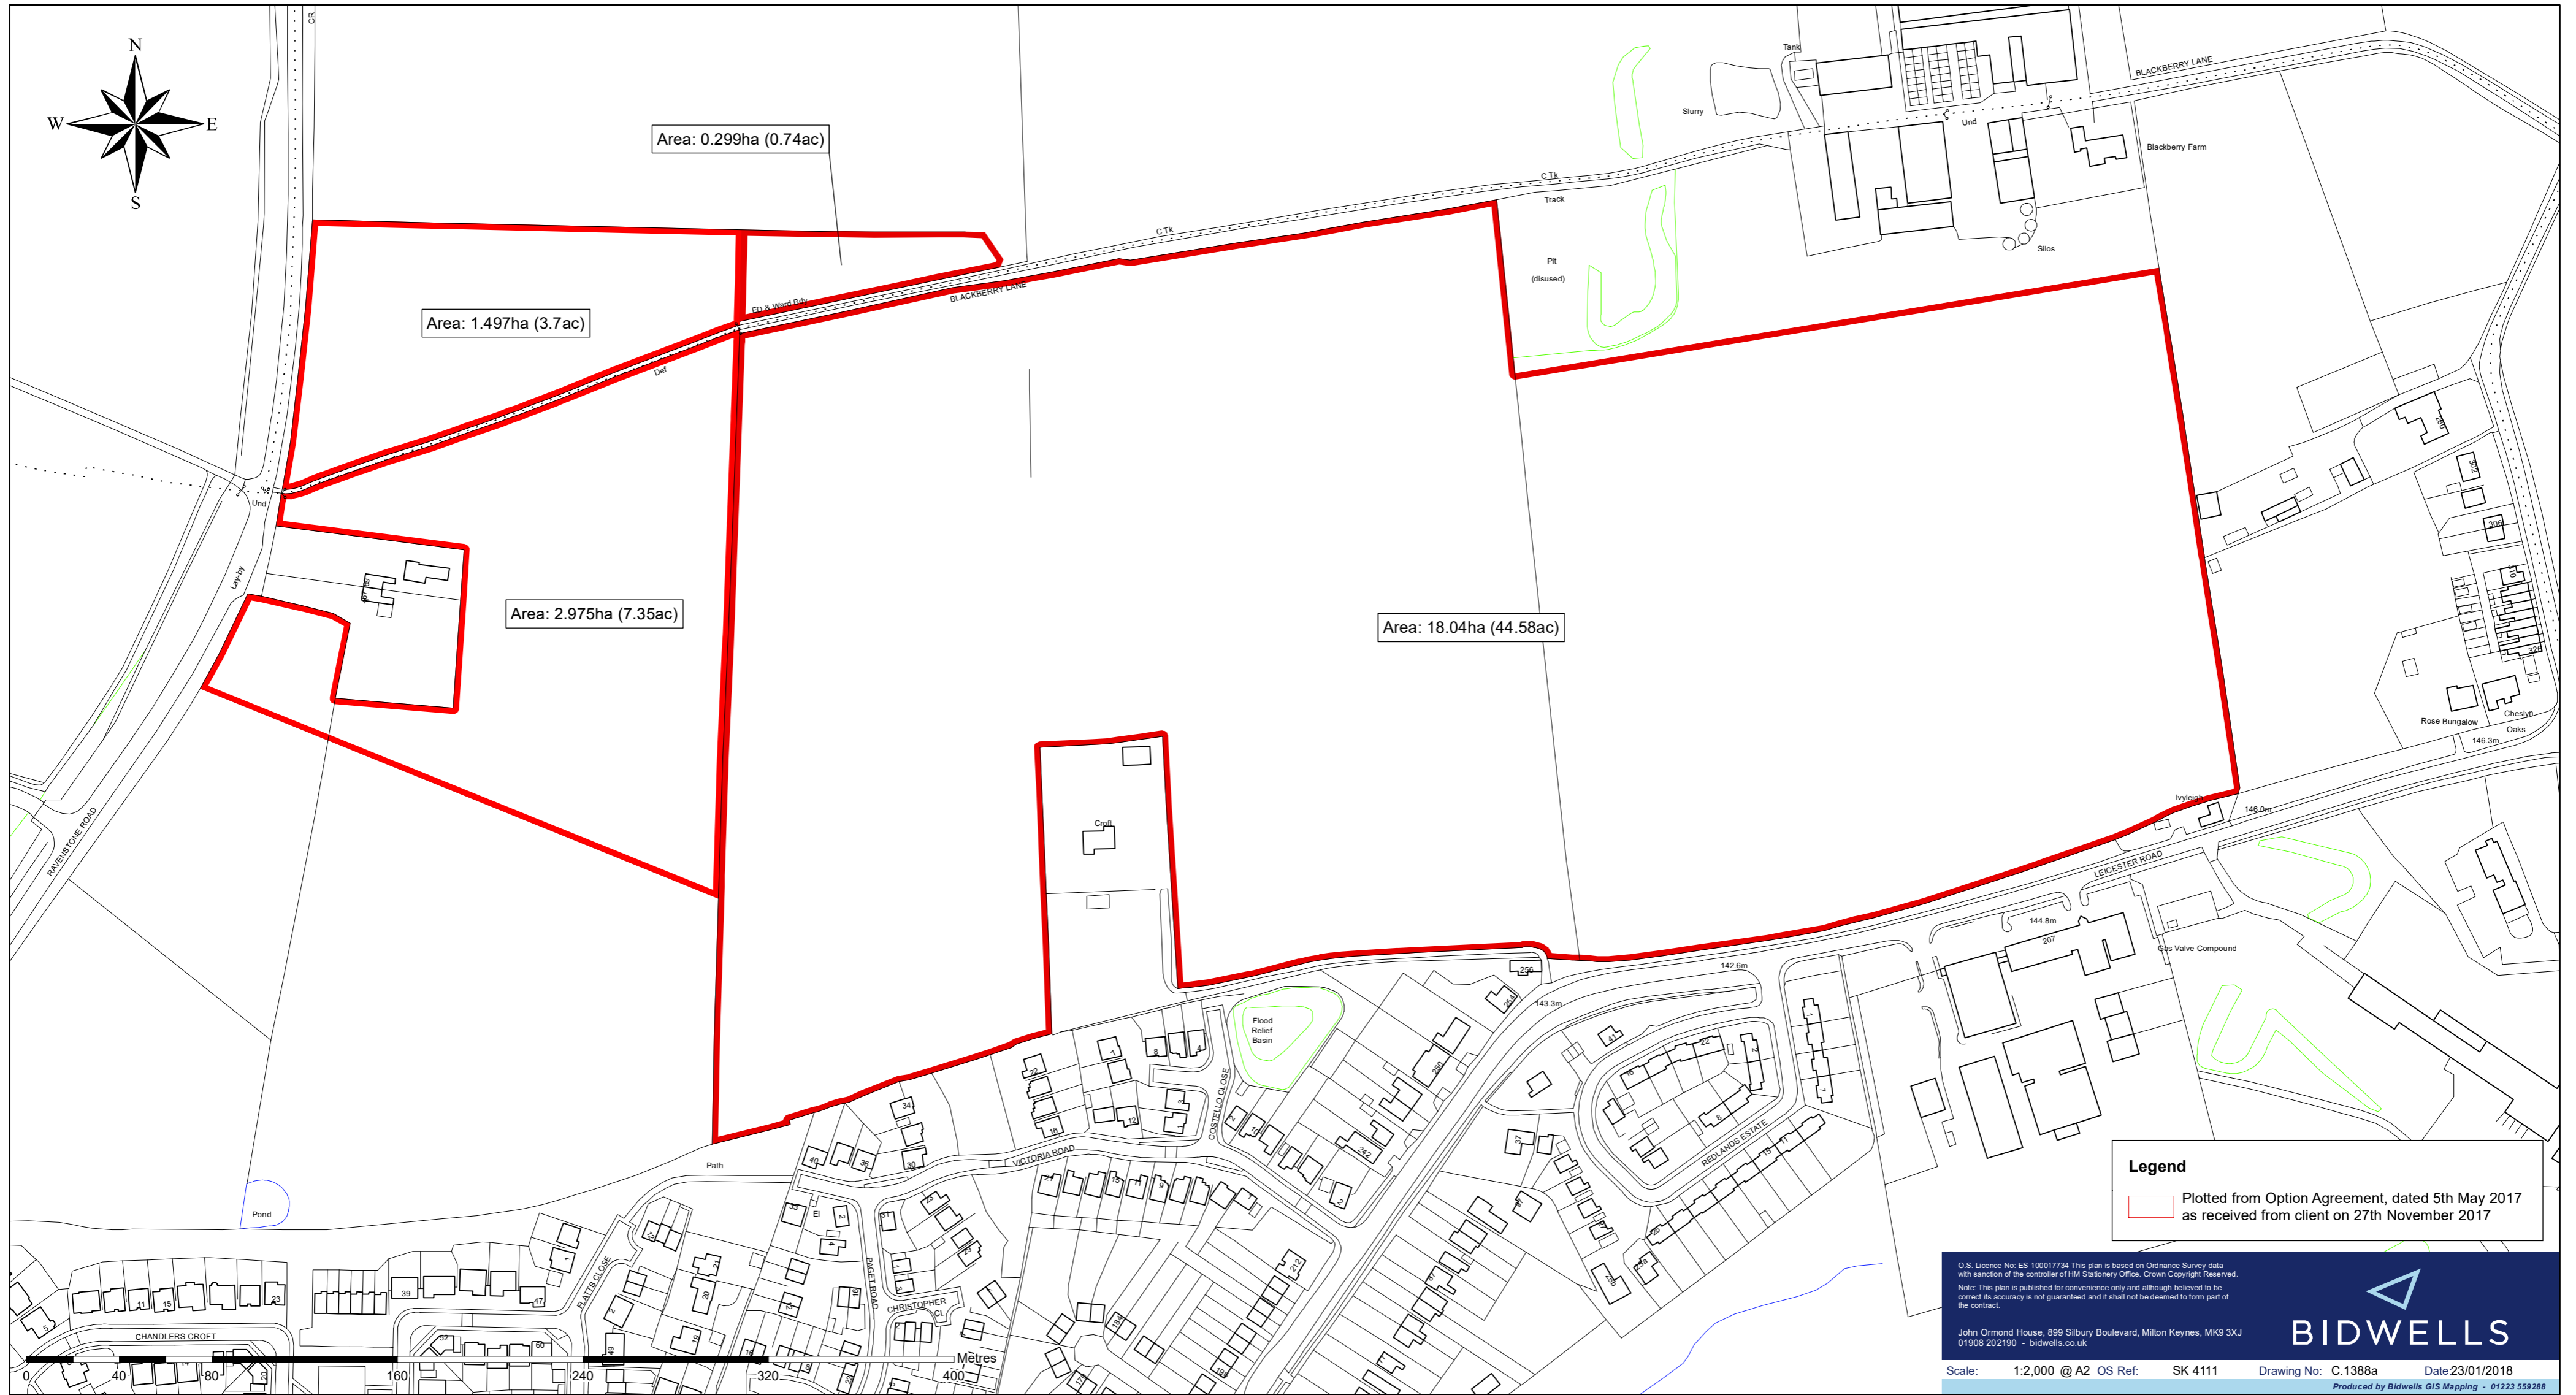

Site Location Plan

Legend
 [Red Outline] Plotted from Option Agreement, dated 5th May 2017 as received from client on 27th November 2017