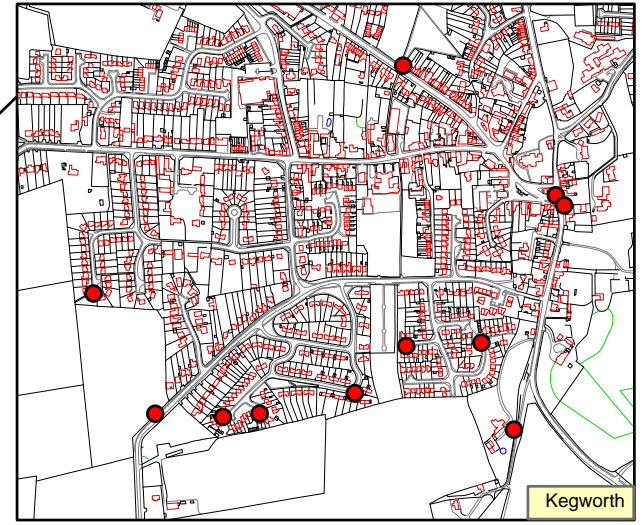

Air Quality Monitoring Location Plan

KEY

- NOx Tube (Highways Agency)
- NOx Tube (East Midlands Airport)
- PM10 Analyser
- Benzene Tube
- NOx Real Time Analyser (NWLDC)
- NOx Tube (NWLDC)