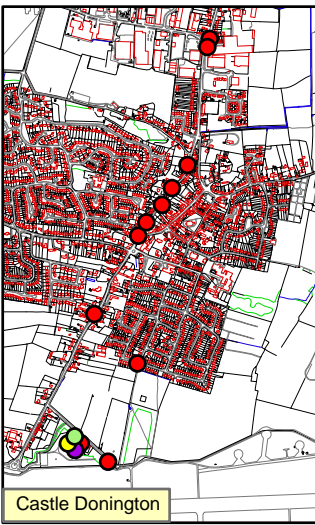

Air Quality Monitoring Location Plan

KEY

- NOx Tube (Highways Agency)
- NOx Tube (East Midlands Airport)
- PM10 Analyser
- Benzene Tube
- NOx Real Time Analyser (NWLDC)
- NOx Tube (NWLDC)