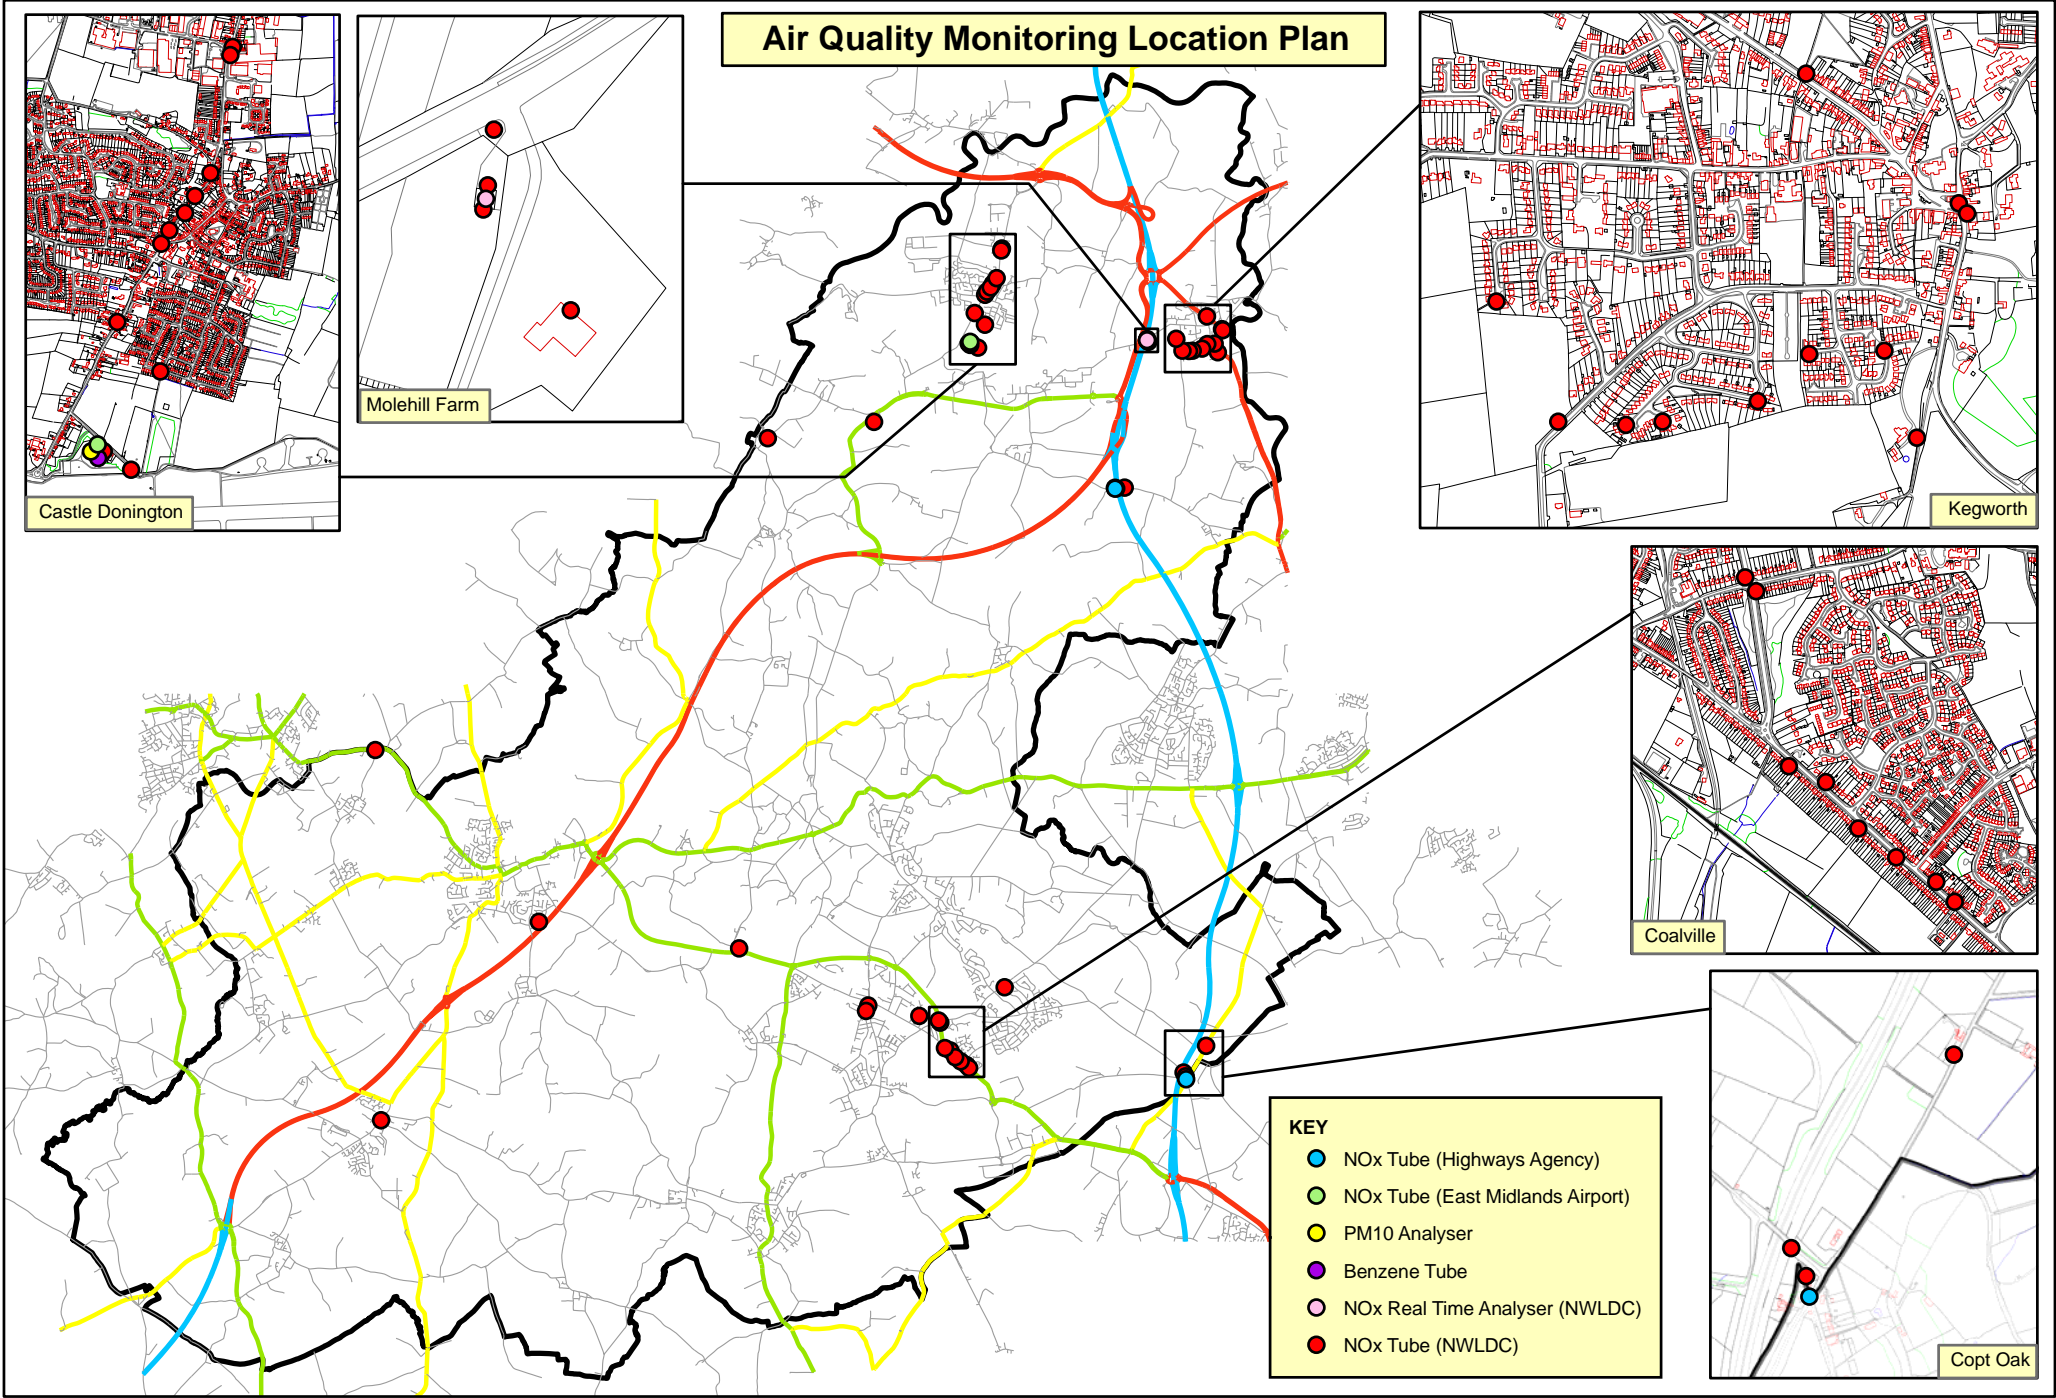

Air Quality Monitoring Location Plan

KEY

- NOx Tube (Highways Agency)
- NOx Tube (East Midlands Airport)
- PM10 Analyser
- Benzene Tube
- NOx Real Time Analyser (NWLDC)
- NOx Tube (NWLDC)