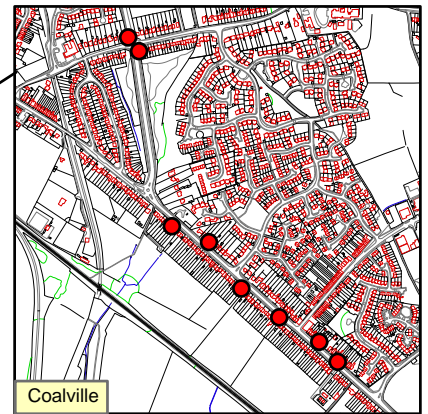

Air Quality Monitoring Location Plan

KEY

- NOx Tube (Highways Agency)
- NOx Tube (East Midlands Airport)
- PM10 Analyser
- Benzene Tube
- NOx Real Time Analyser (NWLDC)
- NOx Tube (NWLDC)