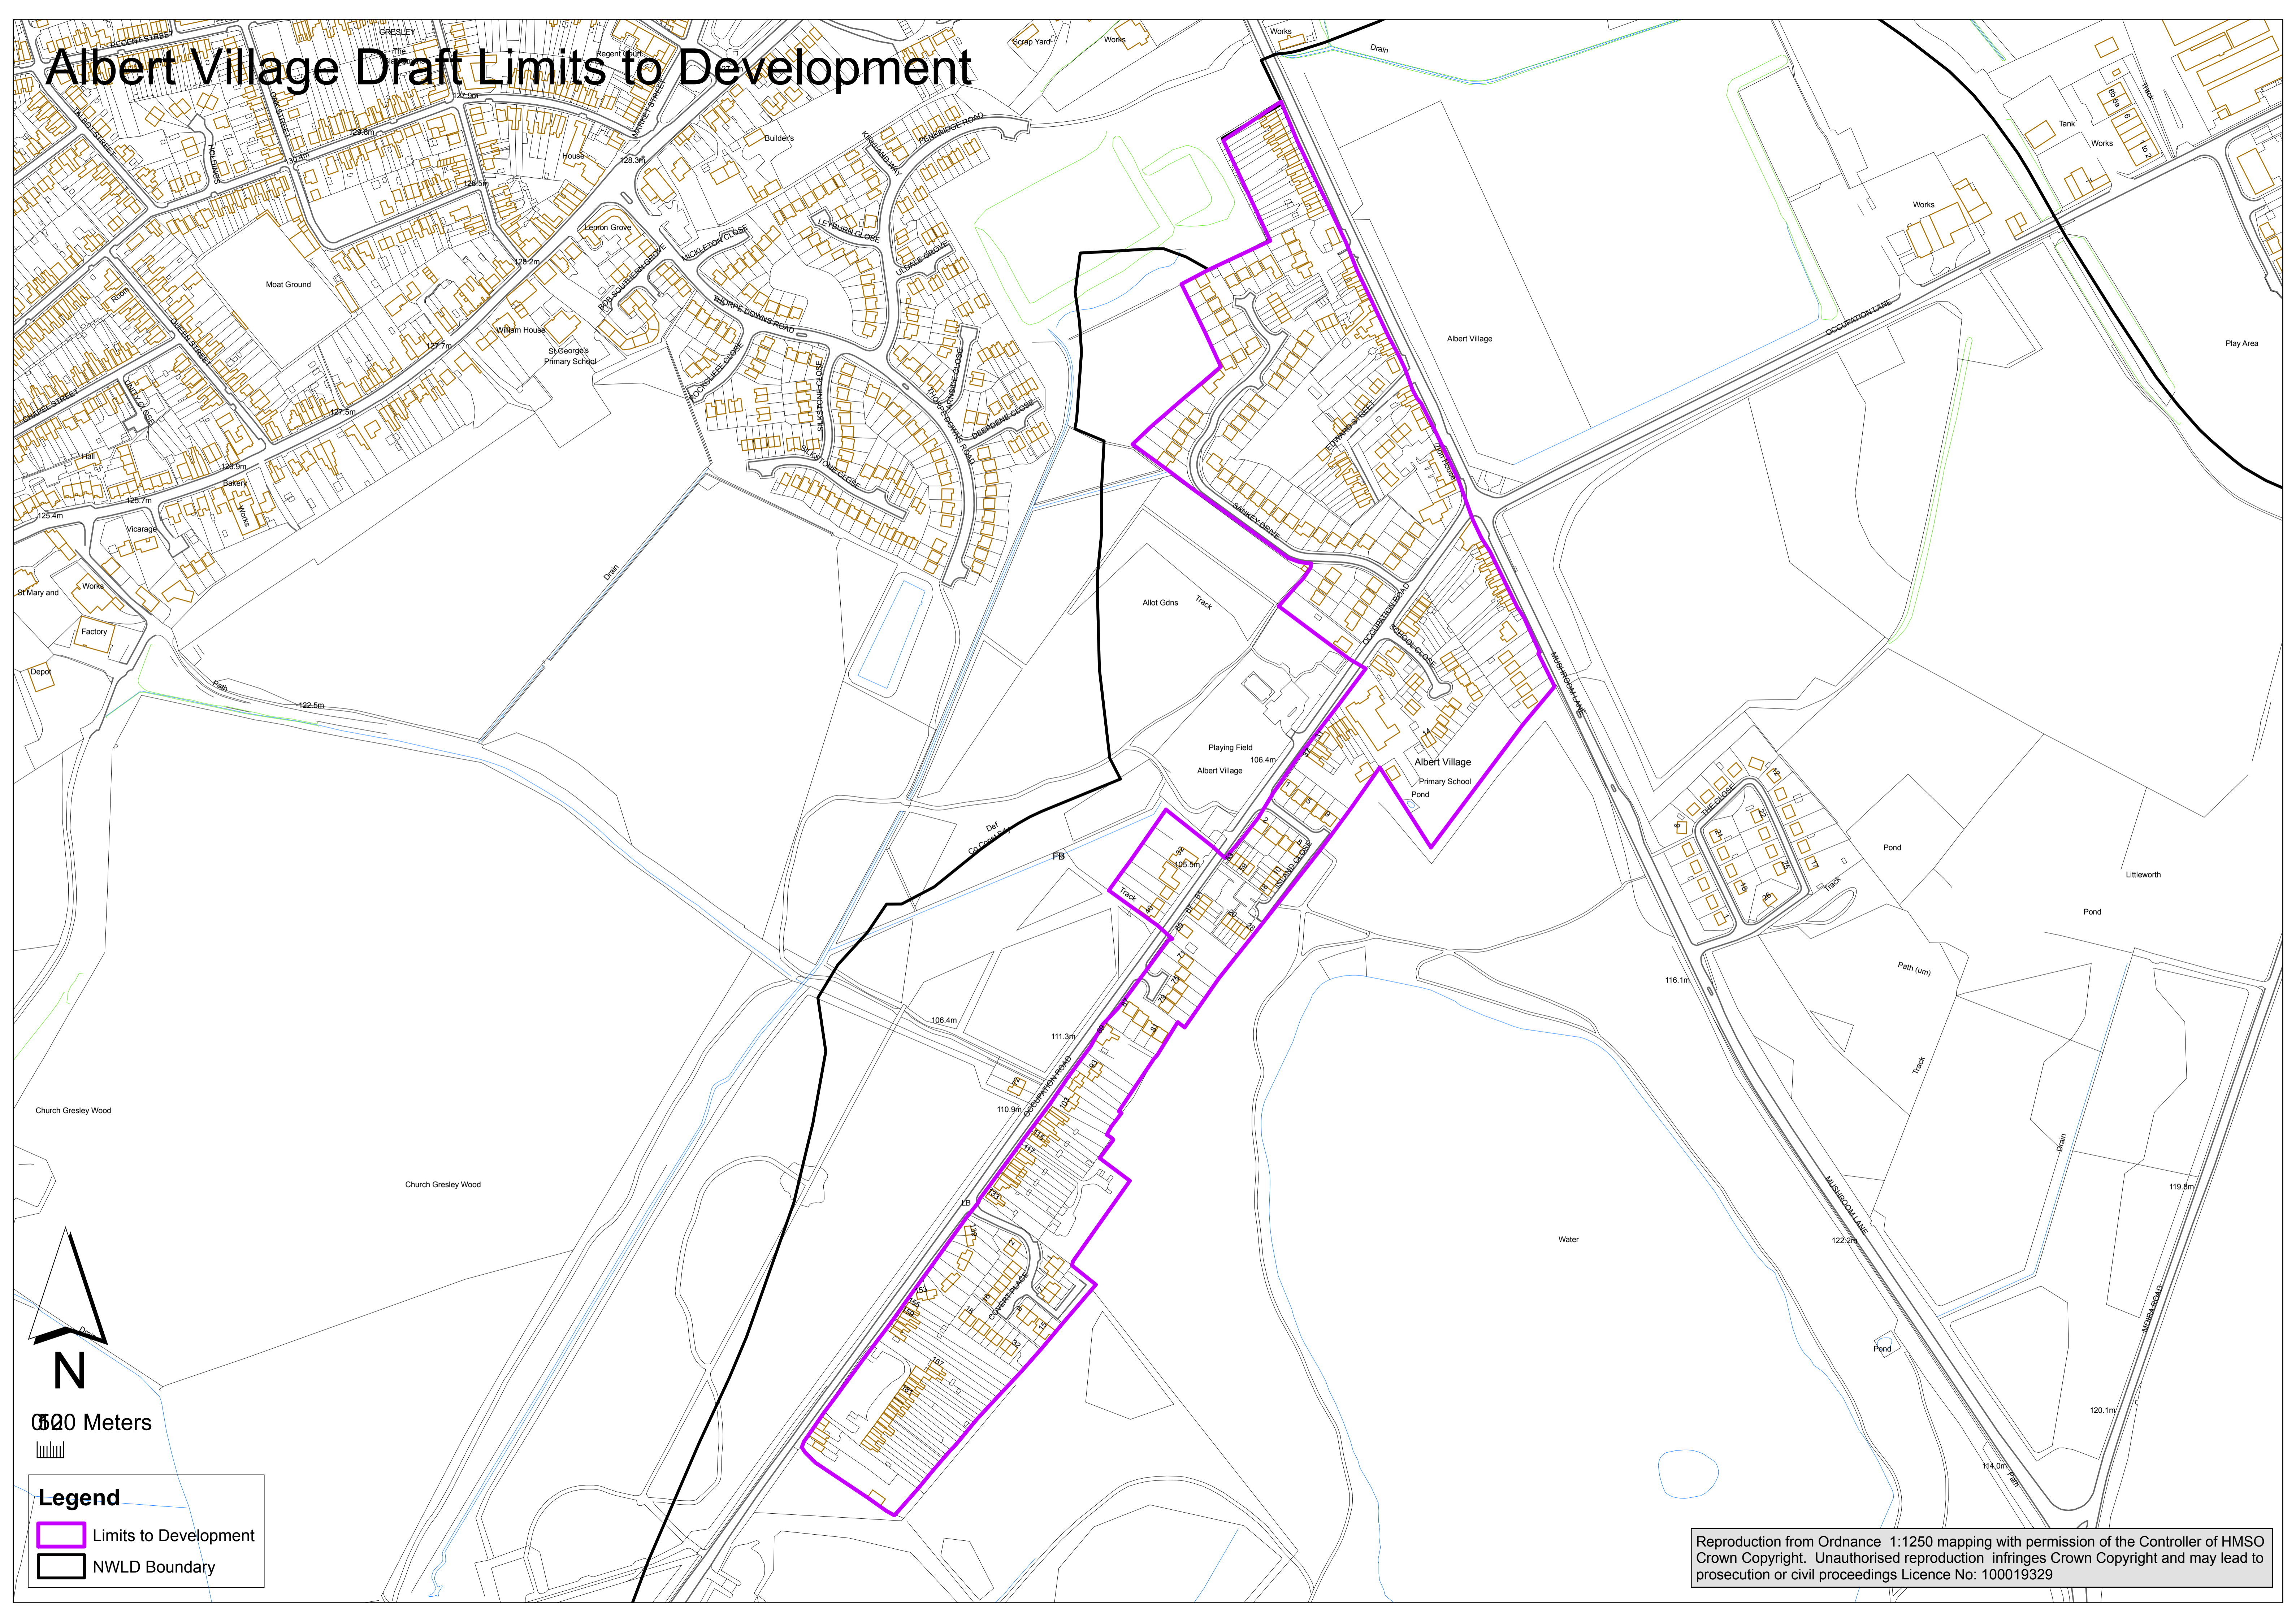

# Albert Village Draft Limits to Development

**Legend**

-  Limits to Development
-  NWLD Boundary

Reproduction from Ordnance 1:1250 mapping with permission of the Controller of HMSO Crown Copyright. Unauthorised reproduction infringes Crown Copyright and may lead to prosecution or civil proceedings Licence No: 100019329