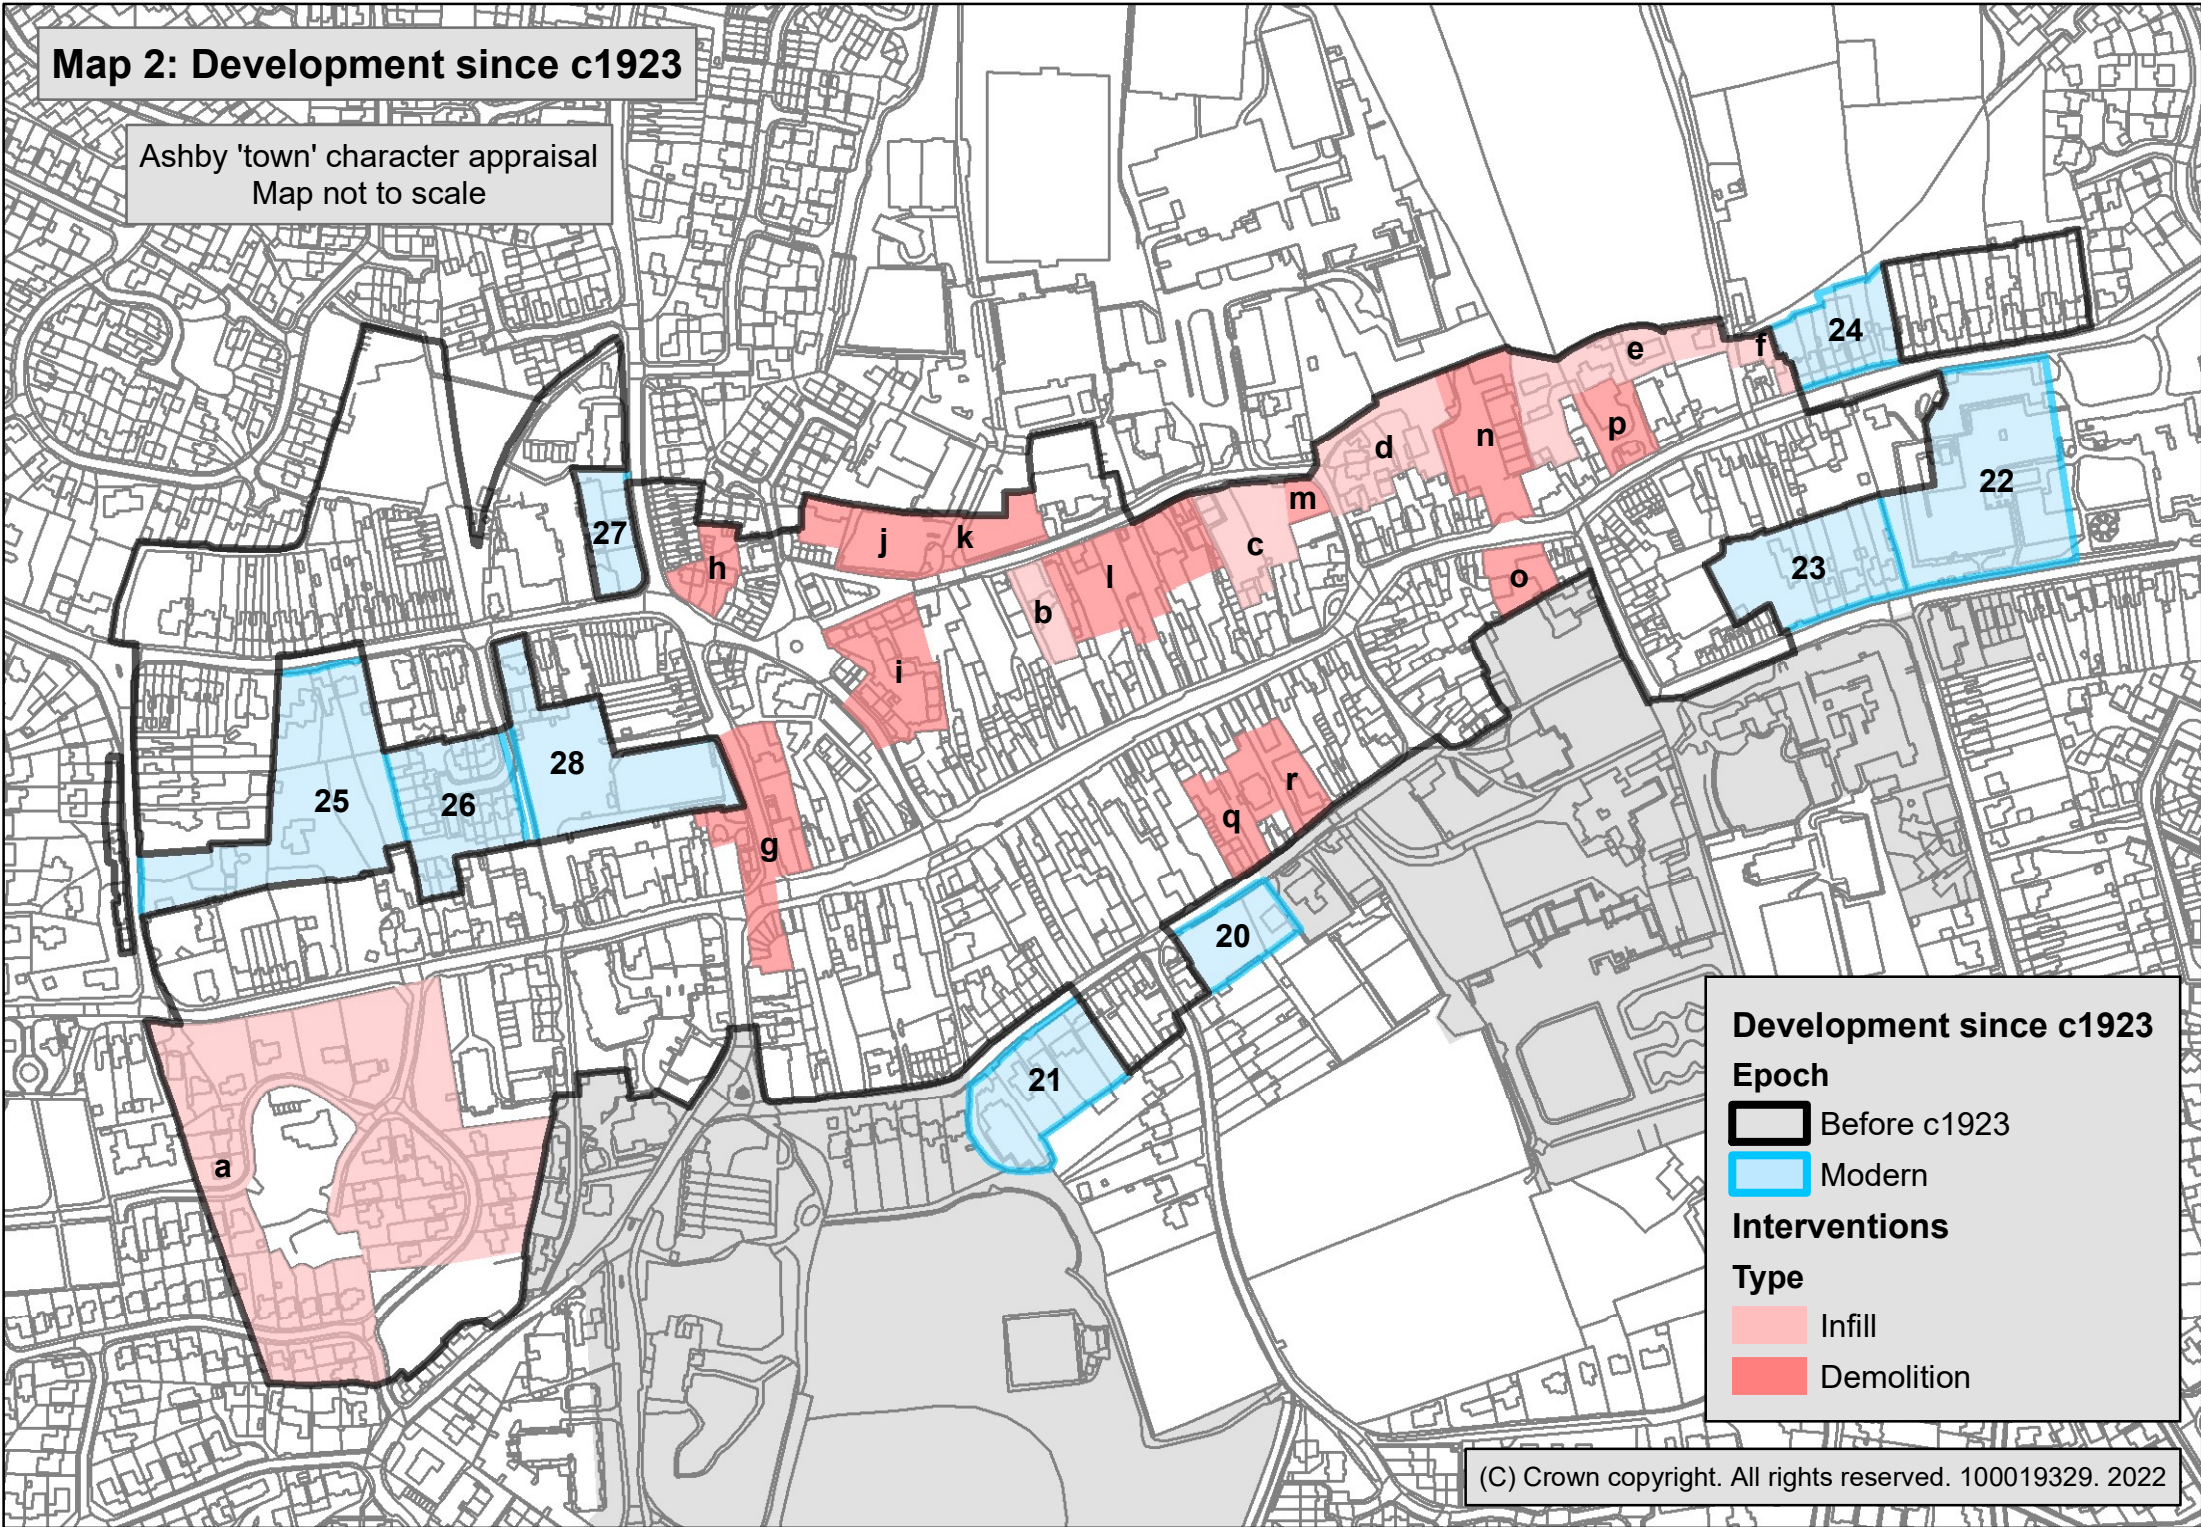

Map 1: Development before c1923

Ashby 'town' character appraisal
Map not to scale

Development before c1923
Epoch

- By c1821
- Georgian
- Early Victorian
- Late Victorian
- Edwardian

Map 2: Development since c1923

Ashby 'town' character appraisal
Map not to scale

Development since c1923

Epoch

- Before c1923
- Modern

Interventions

Type

- Infill
- Demolition

Map 3: Archaeological alert area

Ashby 'town' character appraisal
Map not to scale

Map 4: Boundary review

Ashby 'town' character appraisal
Map not to scale

Map 5: Character zones

Ashby 'town' character appraisal
Map not to scale

Character zones

-  Built up areas
- Type**
-  Opportunities

Map 6: Setting elements

Ashby 'town' character appraisal
Map not to scale

Setting elements
Epoch

- By c1921
- Modern