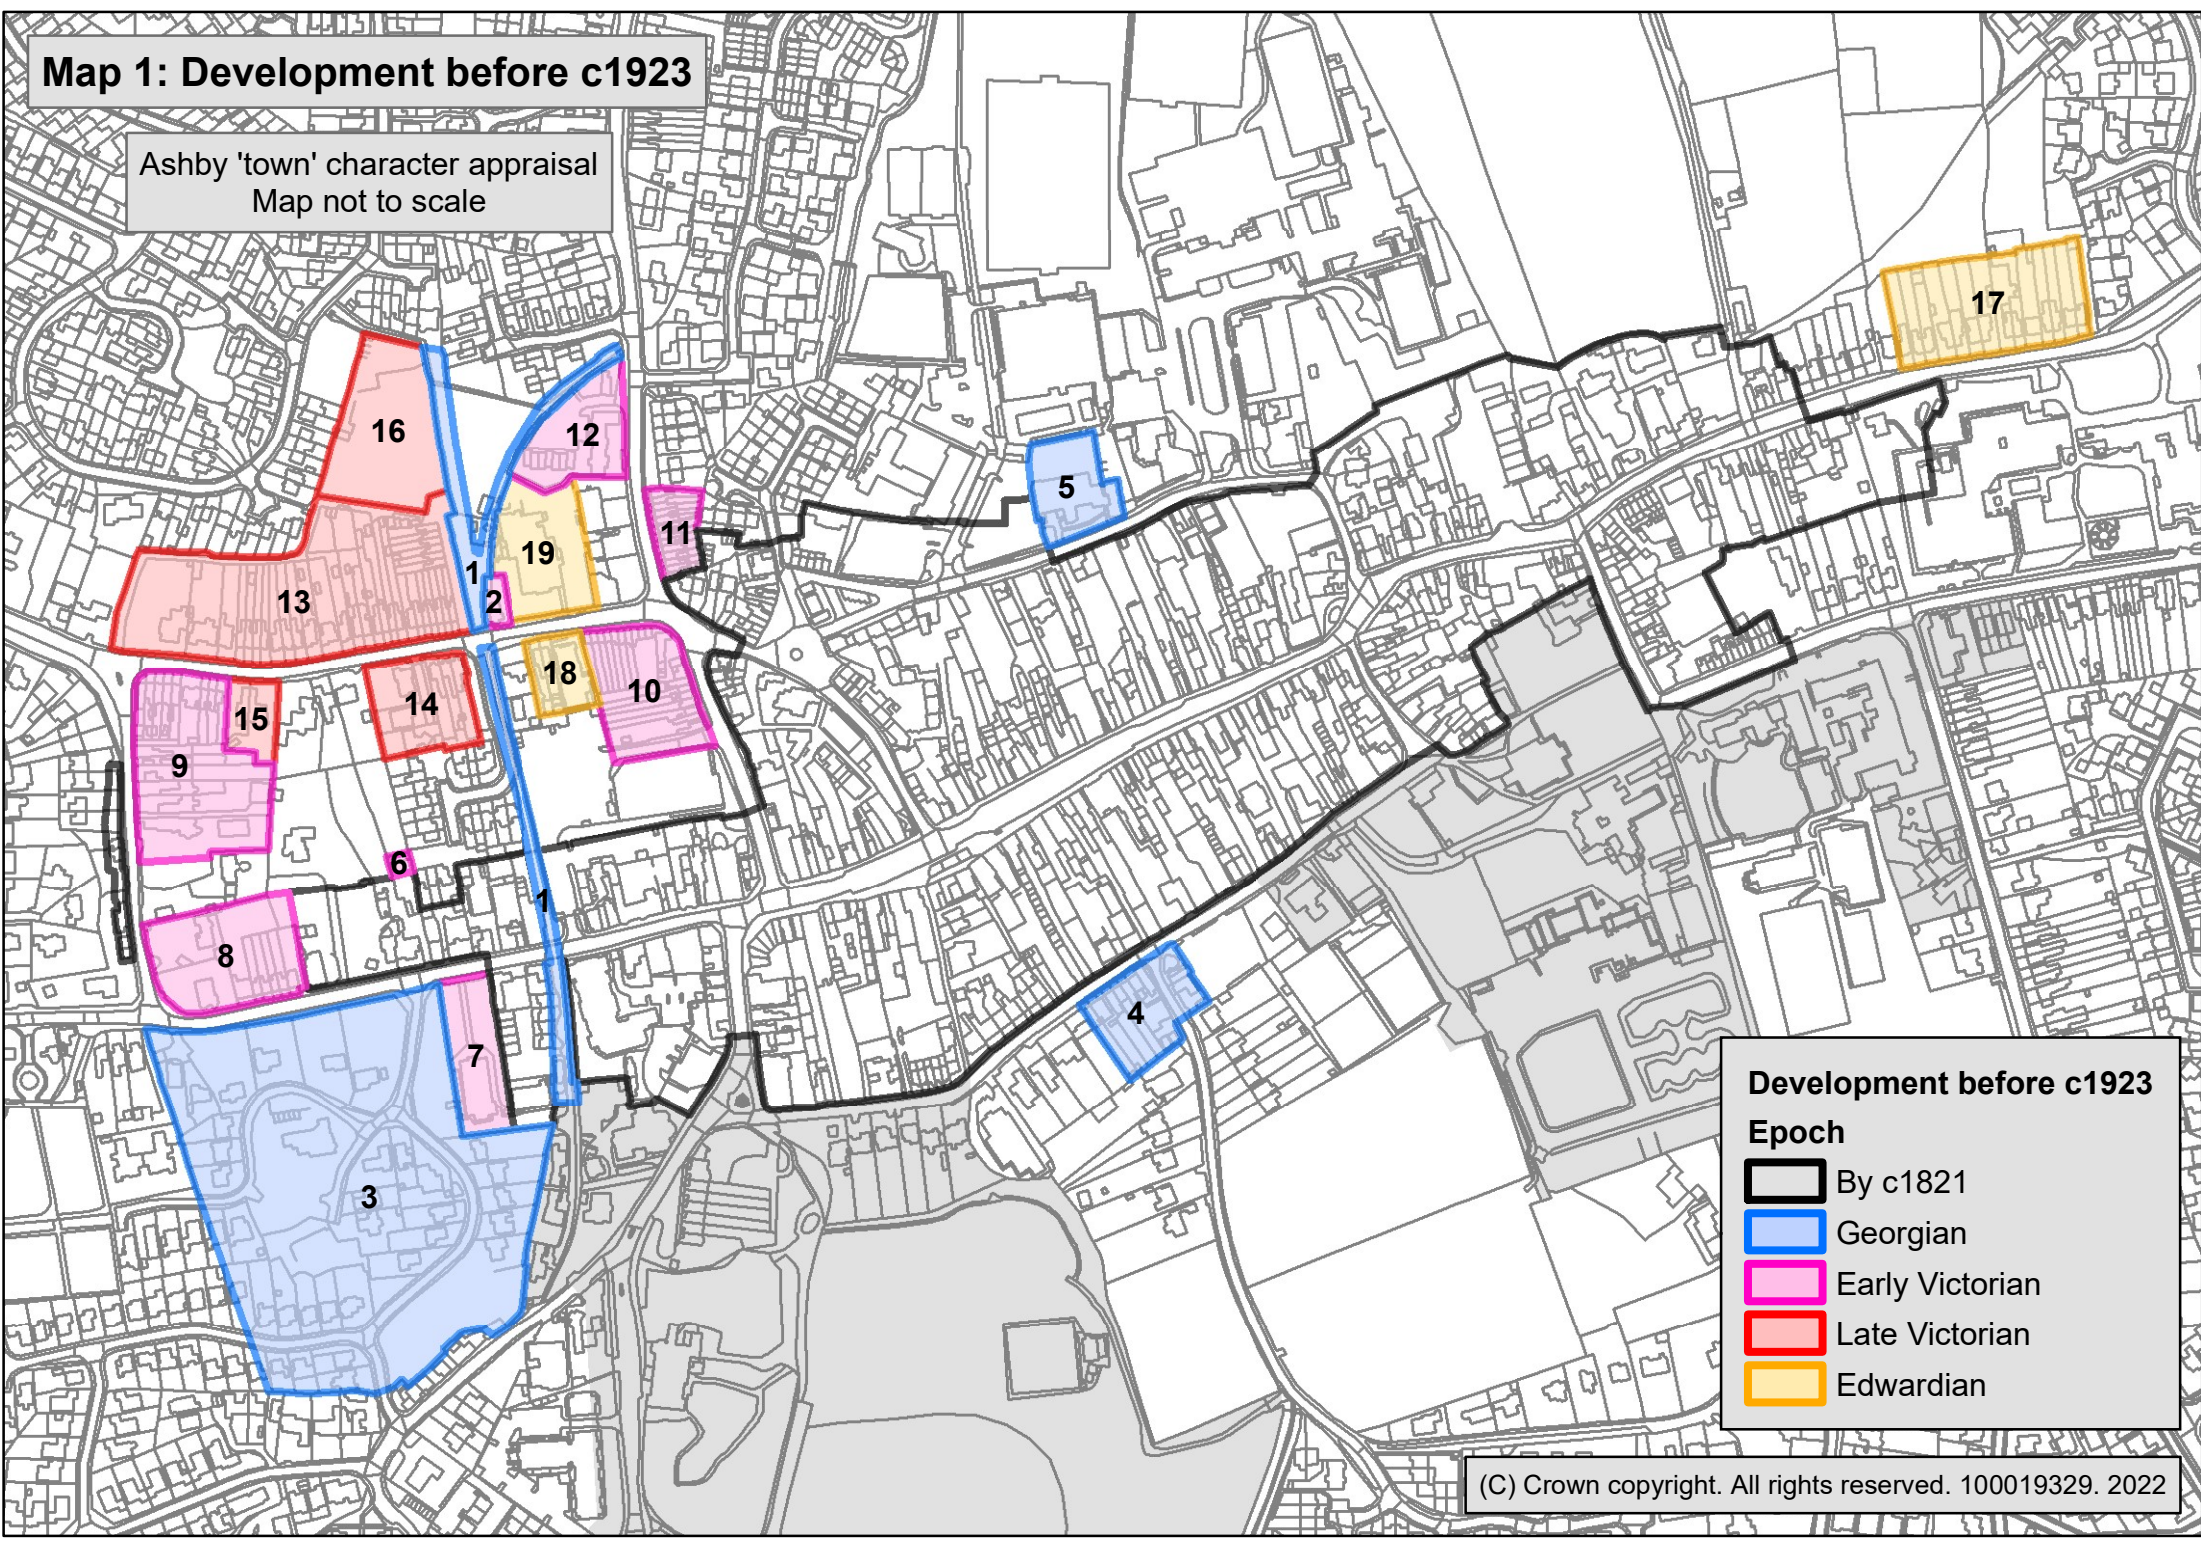

Map 1: Development before c1923

Ashby 'town' character appraisal
Map not to scale

Development before c1923
Epoch

- By c1821
- Georgian
- Early Victorian
- Late Victorian
- Edwardian

Map 2: Development since c1923

Ashby 'town' character appraisal
Map not to scale

Development since c1923

Epoch

- Before c1923
- Modern

Interventions

Type

- Infill
- Demolition

Map 3: Archaeological alert area

Ashby 'town' character appraisal
Map not to scale

Map 4: Boundary review

Ashby 'town' character appraisal
Map not to scale

Map 5: Character zones

Ashby 'town' character appraisal
Map not to scale

Character zones

-  Built up areas
- Type**
-  Opportunities

Map 6: Setting elements

Ashby 'town' character appraisal
Map not to scale

Setting elements
Epoch

- By c1921
- Modern