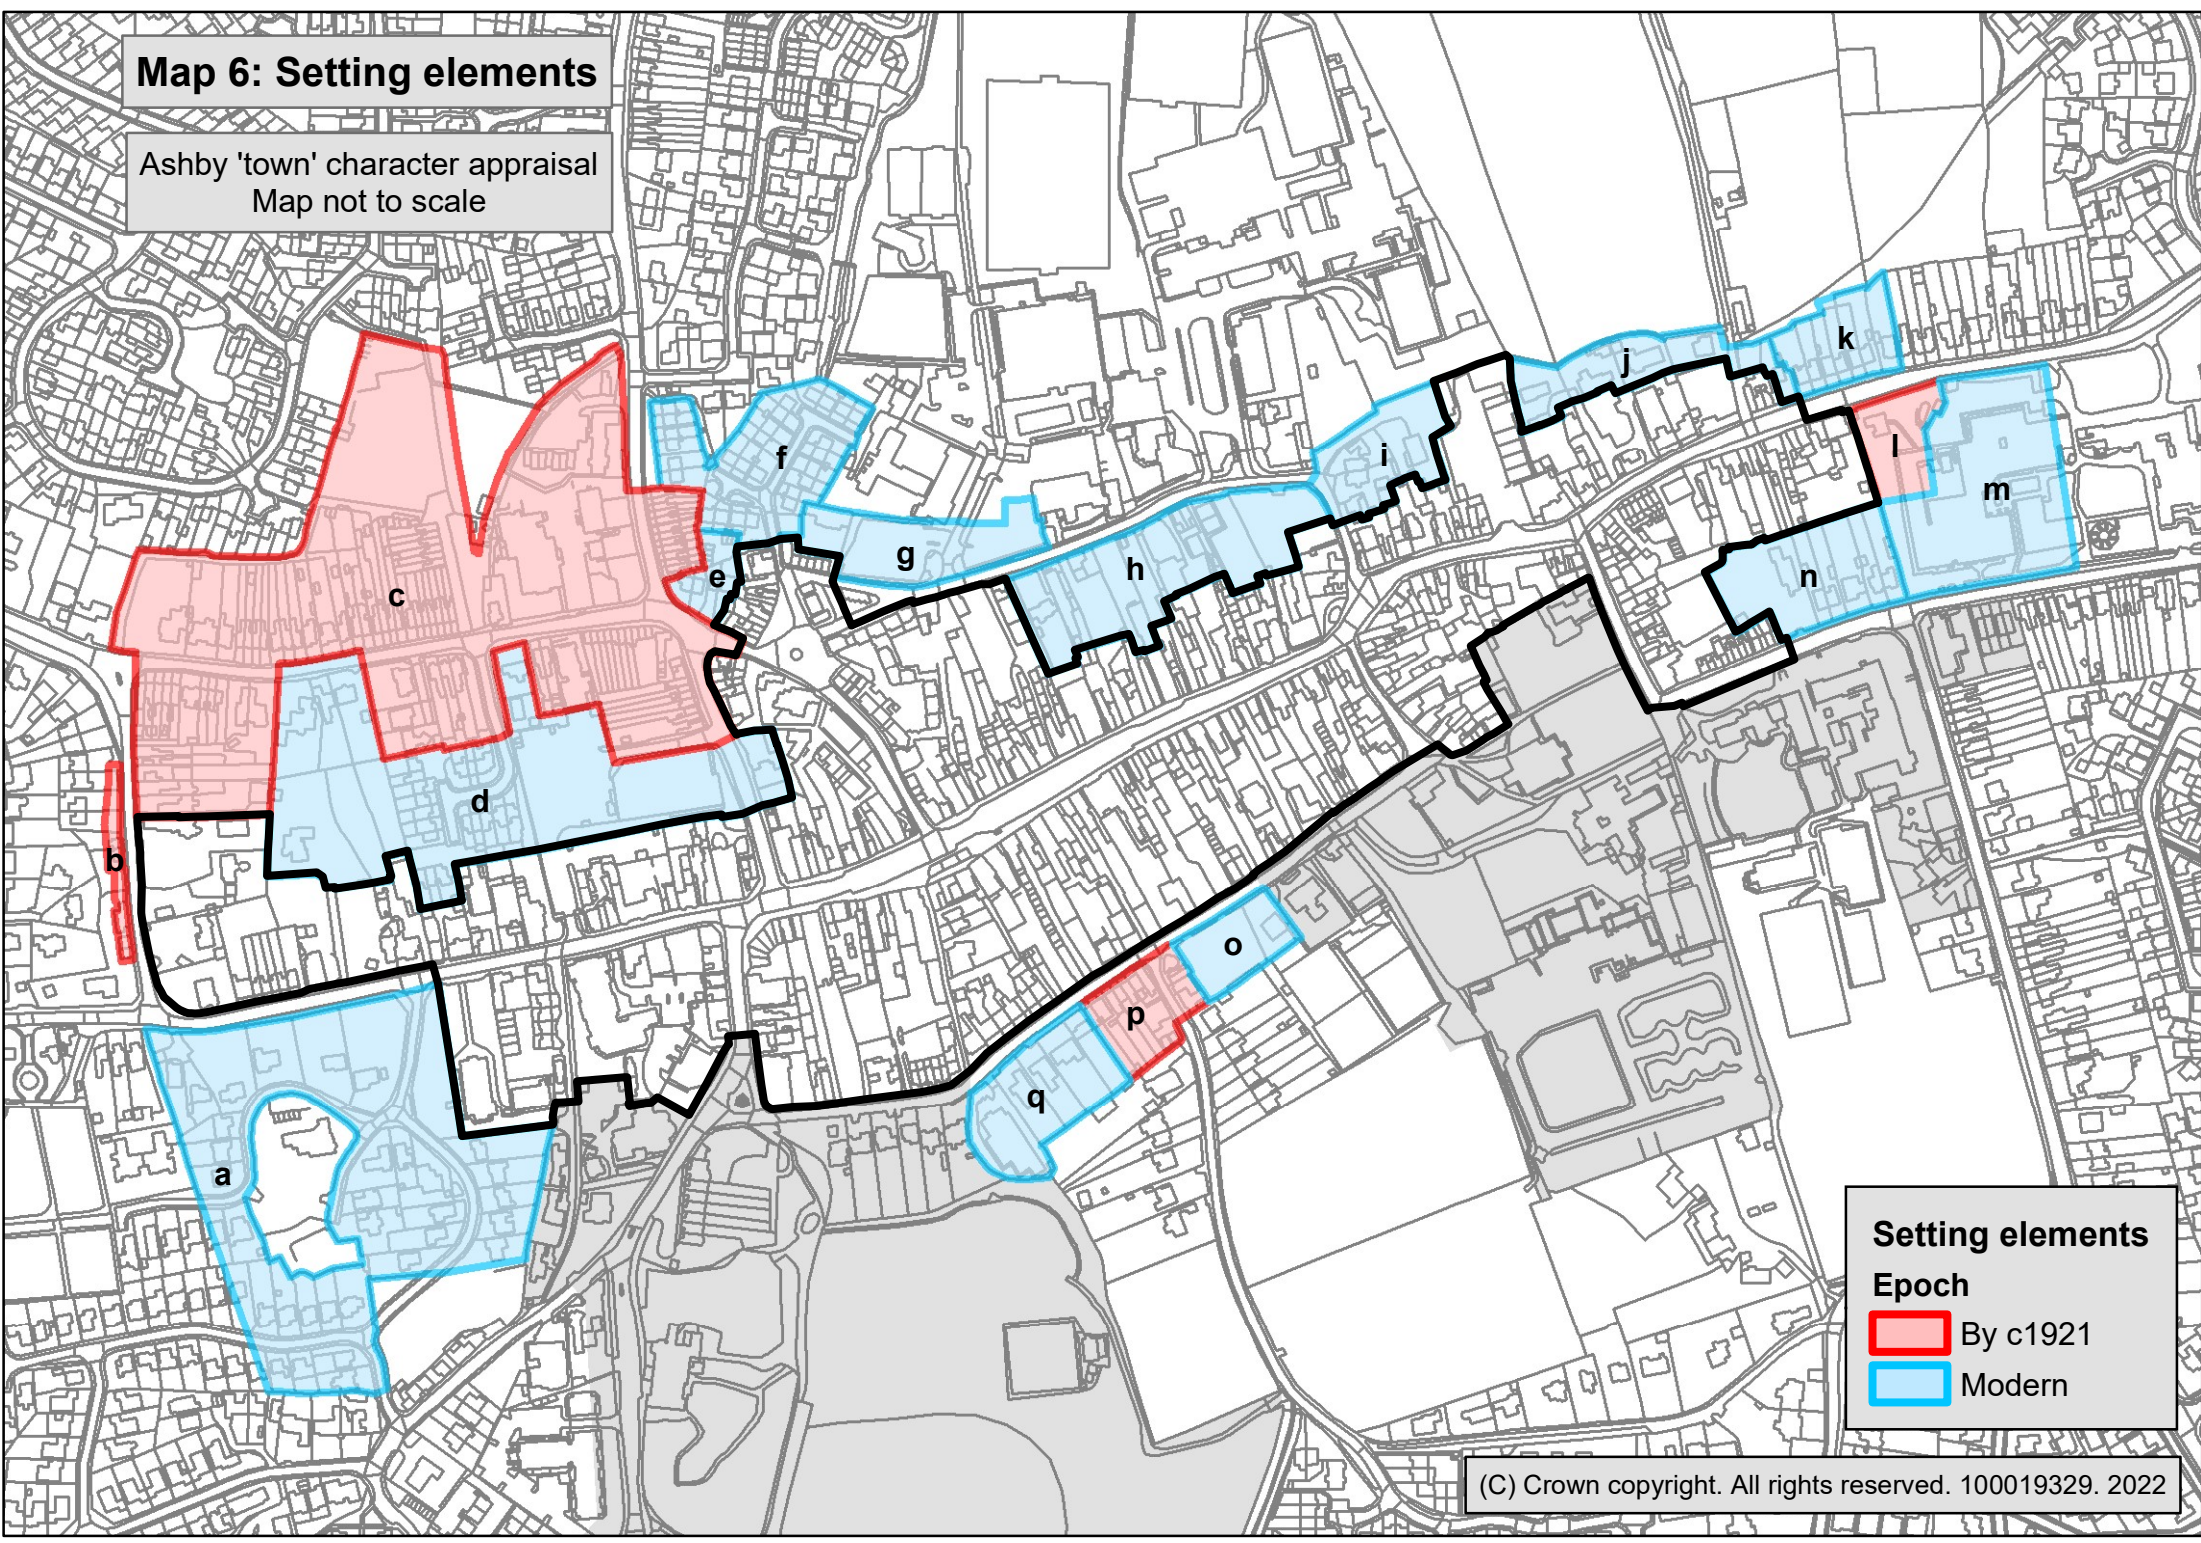

Map 1: Development before c1923

Ashby 'town' character appraisal
Map not to scale

Development before c1923
Epoch

- By c1821
- Georgian
- Early Victorian
- Late Victorian
- Edwardian

Map 2: Development since c1923

Ashby 'town' character appraisal
Map not to scale

Development since c1923

Epoch

- Before c1923
- Modern

Interventions

Type

- Infill
- Demolition

Map 3: Archaeological alert area

Ashby 'town' character appraisal
Map not to scale

Map 4: Boundary review

Ashby 'town' character appraisal
Map not to scale

Map 5: Character zones

Ashby 'town' character appraisal
Map not to scale

Character zones

-  Built up areas
- Type**
-  Opportunities

Map 6: Setting elements

Ashby 'town' character appraisal
Map not to scale

Setting elements
Epoch

- By c1921
- Modern