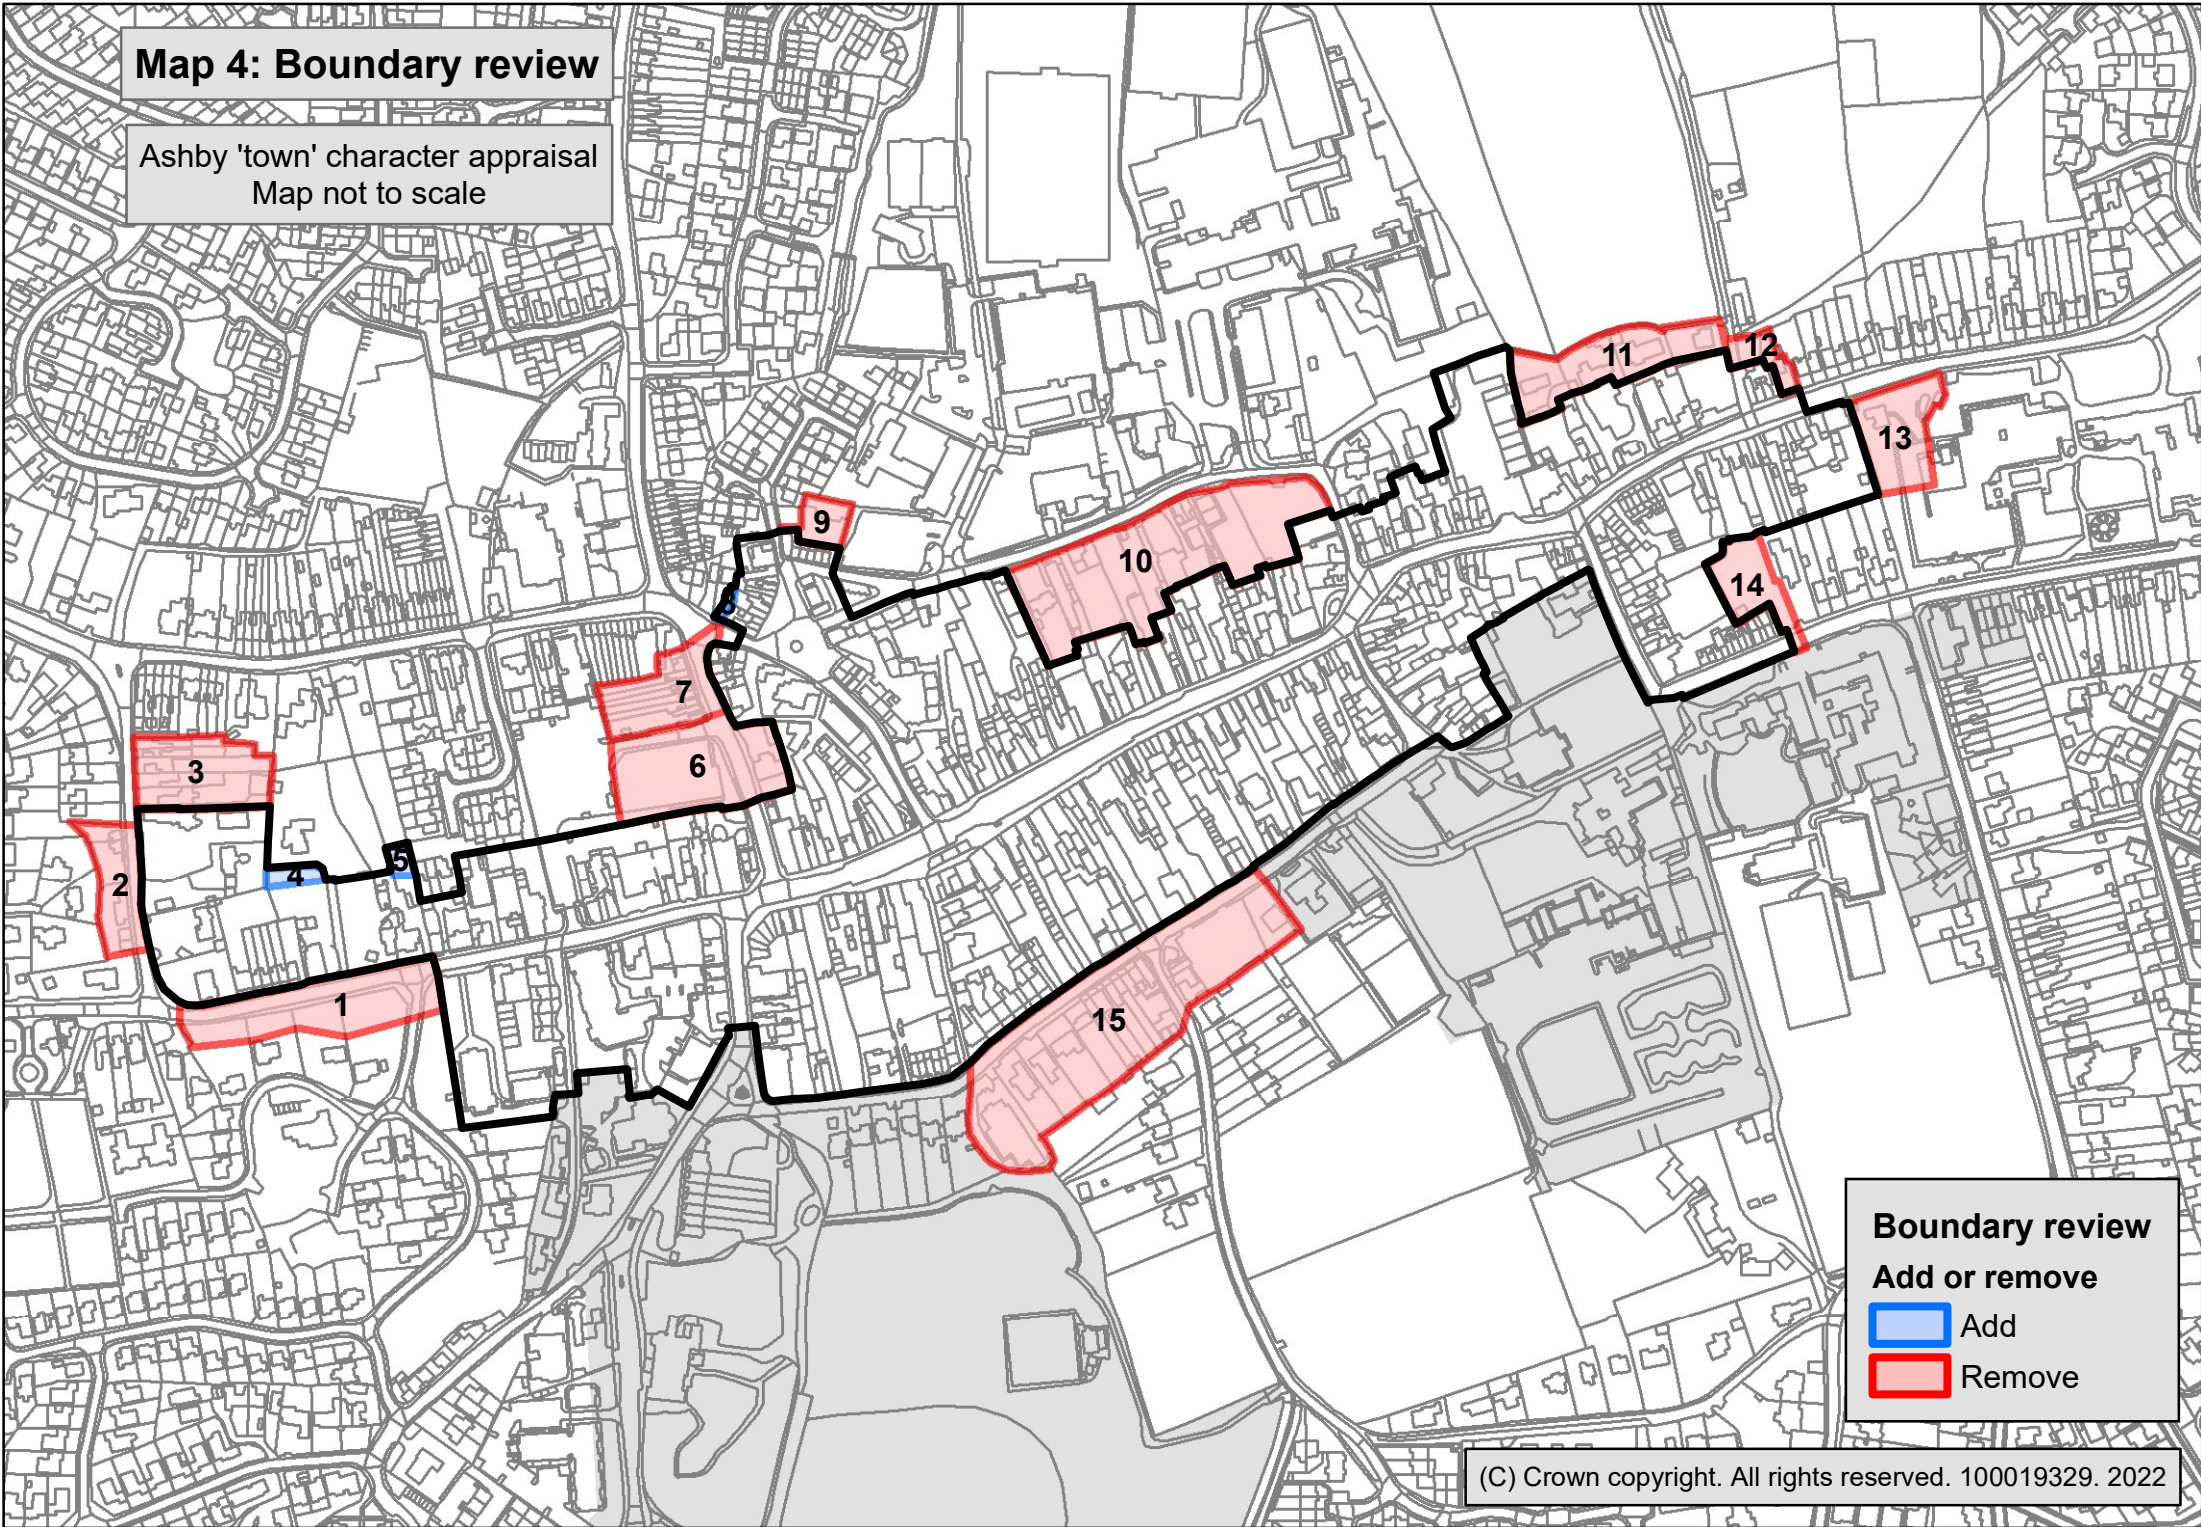

Map 1: Development before c1923

Ashby 'town' character appraisal
Map not to scale

Development before c1923
Epoch

- By c1821
- Georgian
- Early Victorian
- Late Victorian
- Edwardian

Map 2: Development since c1923

Ashby 'town' character appraisal
Map not to scale

Development since c1923

Epoch

- Before c1923
- Modern

Interventions

Type

- Infill
- Demolition

Map 3: Archaeological alert area

Ashby 'town' character appraisal
Map not to scale

Map 4: Boundary review

Ashby 'town' character appraisal
Map not to scale

Map 5: Character zones

Ashby 'town' character appraisal
Map not to scale

Character zones

-  Built up areas
- Type**
-  Opportunities

Map 6: Setting elements

Ashby 'town' character appraisal
Map not to scale

Setting elements
Epoch

- By c1921
- Modern