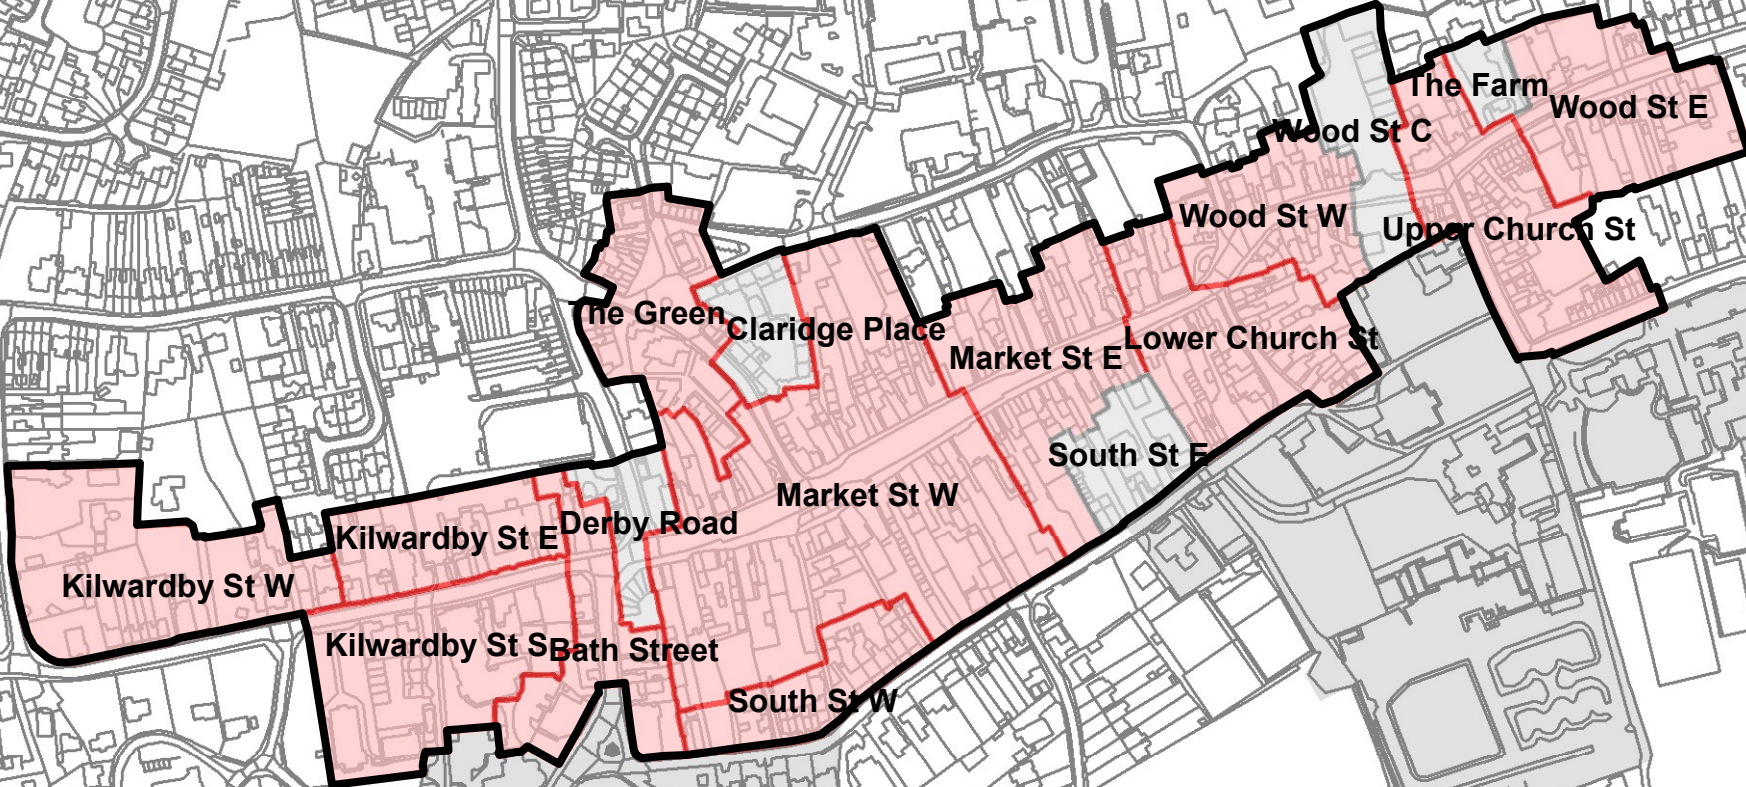

Map 1: Development before c1923

Ashby 'town' character appraisal
Map not to scale

Development before c1923
Epoch

- By c1821
- Georgian
- Early Victorian
- Late Victorian
- Edwardian

Map 2: Development since c1923

Ashby 'town' character appraisal
Map not to scale

Development since c1923

Epoch

- Before c1923
- Modern

Interventions

Type

- Infill
- Demolition

Map 3: Archaeological alert area

Ashby 'town' character appraisal
Map not to scale

Map 4: Boundary review

Ashby 'town' character appraisal
Map not to scale

Map 5: Character zones

Ashby 'town' character appraisal
Map not to scale

Character zones

-  Built up areas
- Type**
-  Opportunities

Map 6: Setting elements

Ashby 'town' character appraisal
Map not to scale

Setting elements
Epoch

- By c1921
- Modern