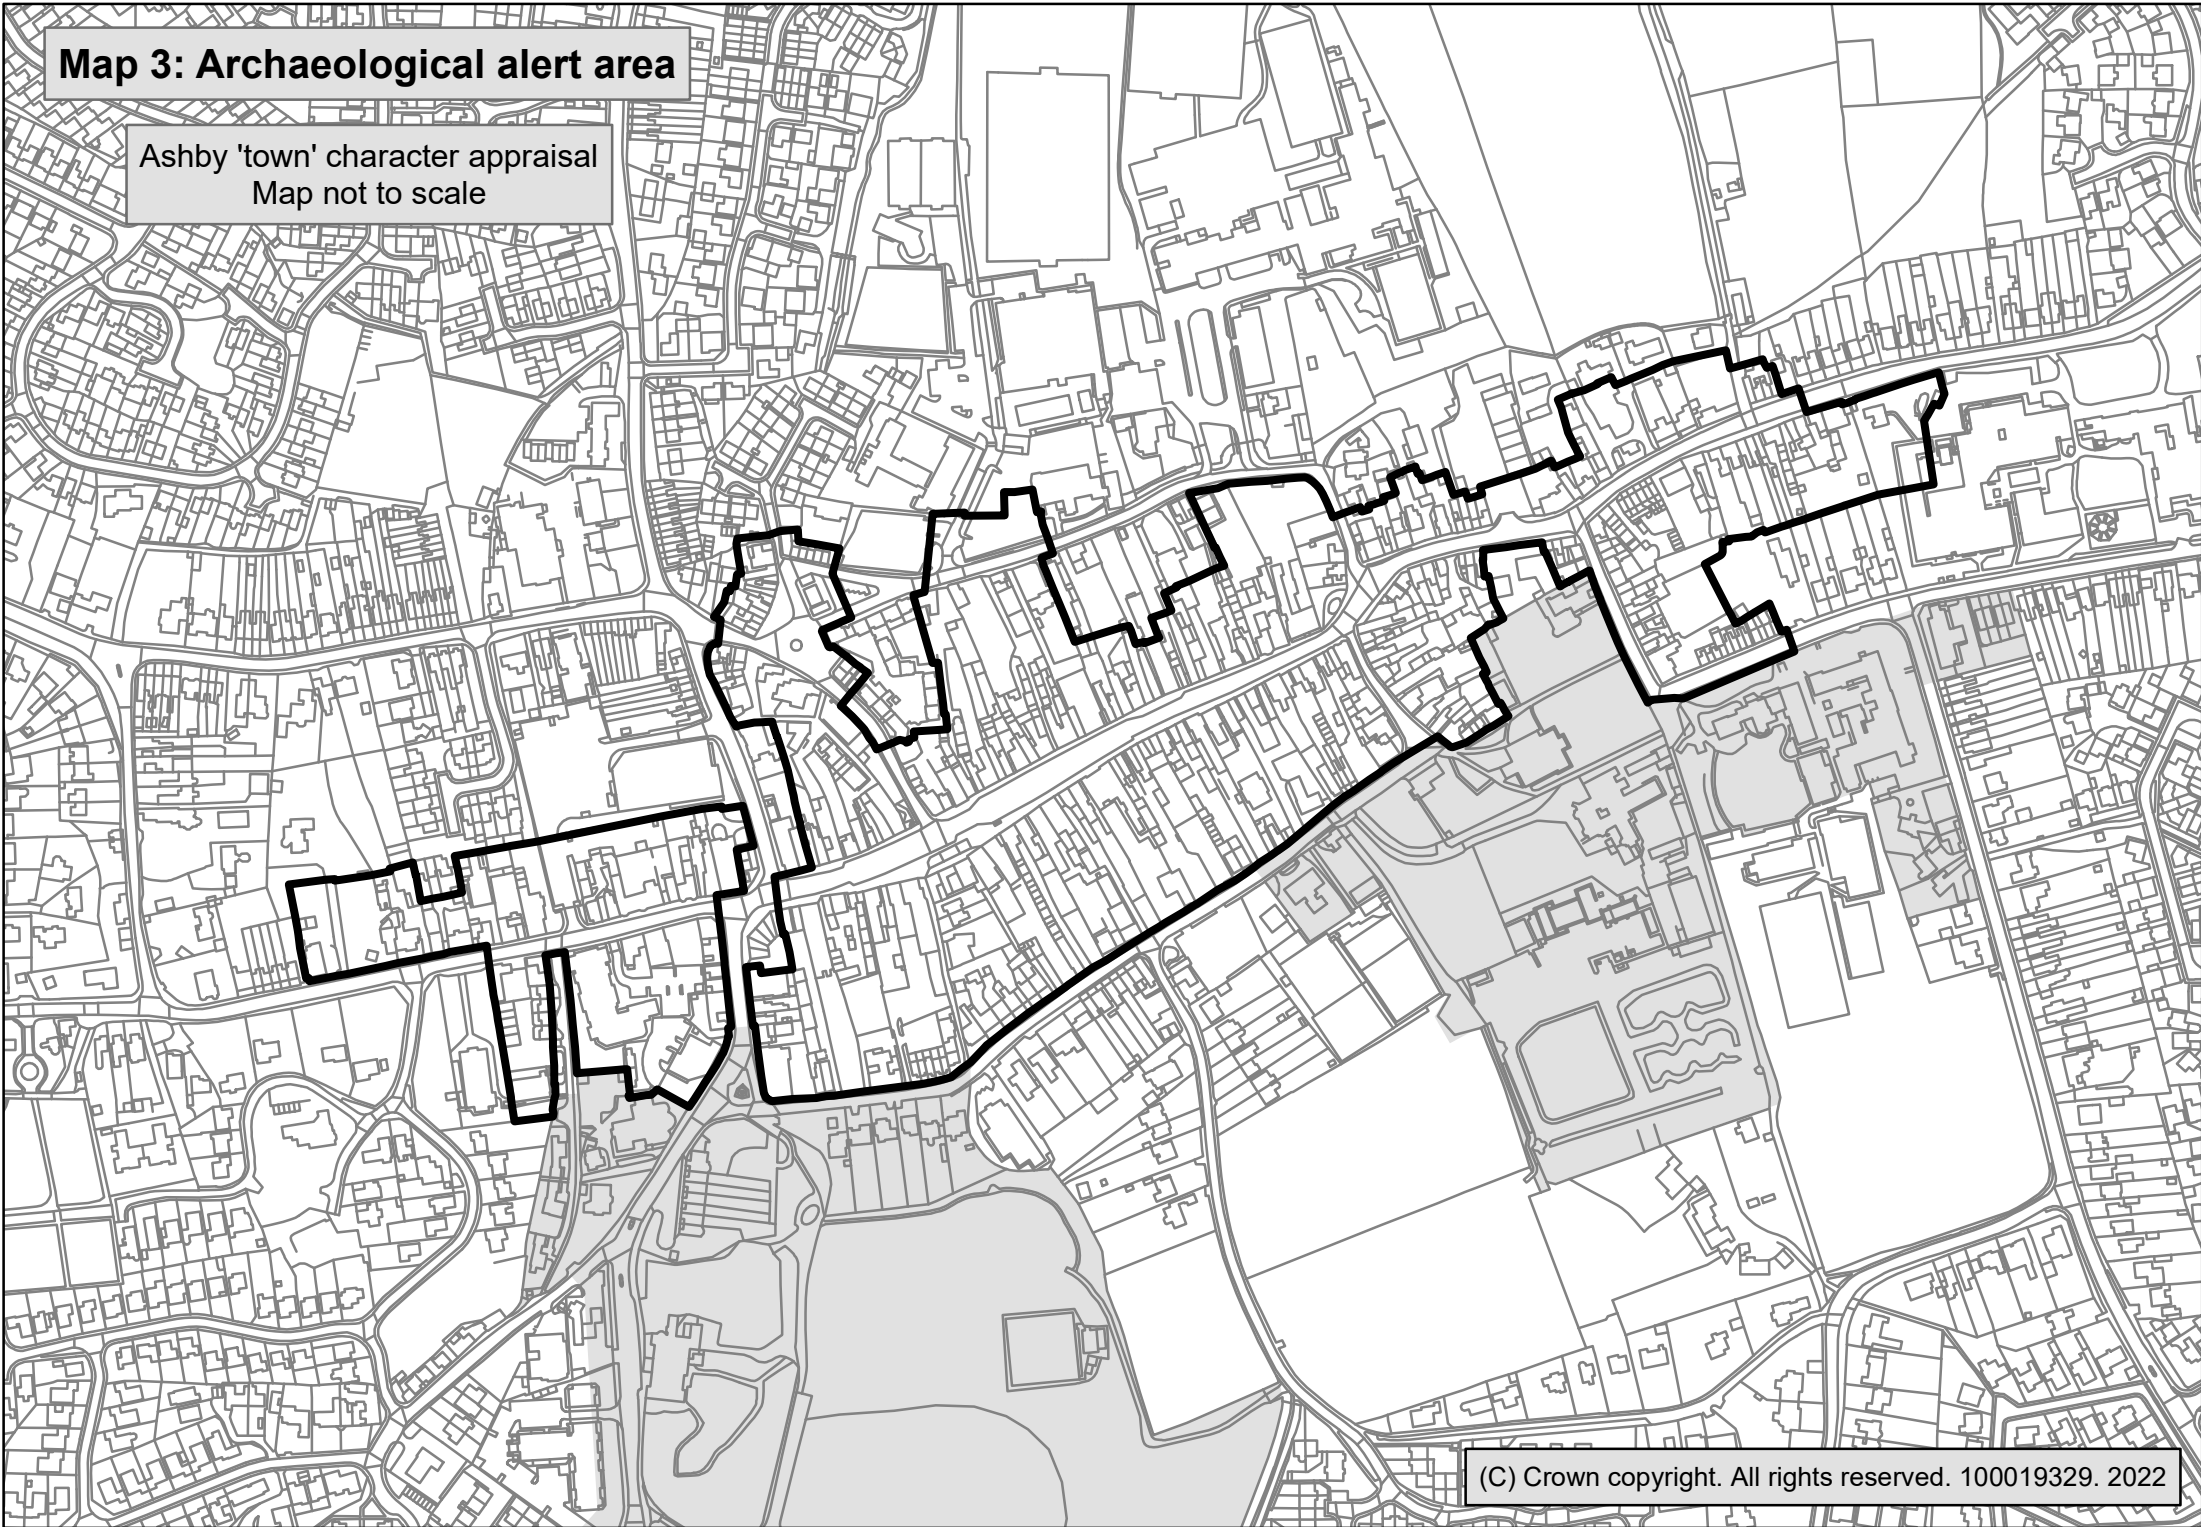

Map 1: Development before c1923

Ashby 'town' character appraisal
Map not to scale

Development before c1923
Epoch

- By c1821
- Georgian
- Early Victorian
- Late Victorian
- Edwardian

Map 2: Development since c1923

Ashby 'town' character appraisal
Map not to scale

Development since c1923

Epoch

- Before c1923
- Modern

Interventions

Type

- Infill
- Demolition

Map 3: Archaeological alert area

Ashby 'town' character appraisal
Map not to scale

Map 4: Boundary review

Ashby 'town' character appraisal
Map not to scale

Map 5: Character zones

Ashby 'town' character appraisal
Map not to scale

Character zones

-  Built up areas
- Type**
-  Opportunities

Map 6: Setting elements

Ashby 'town' character appraisal
Map not to scale

Setting elements
Epoch

- By c1921
- Modern