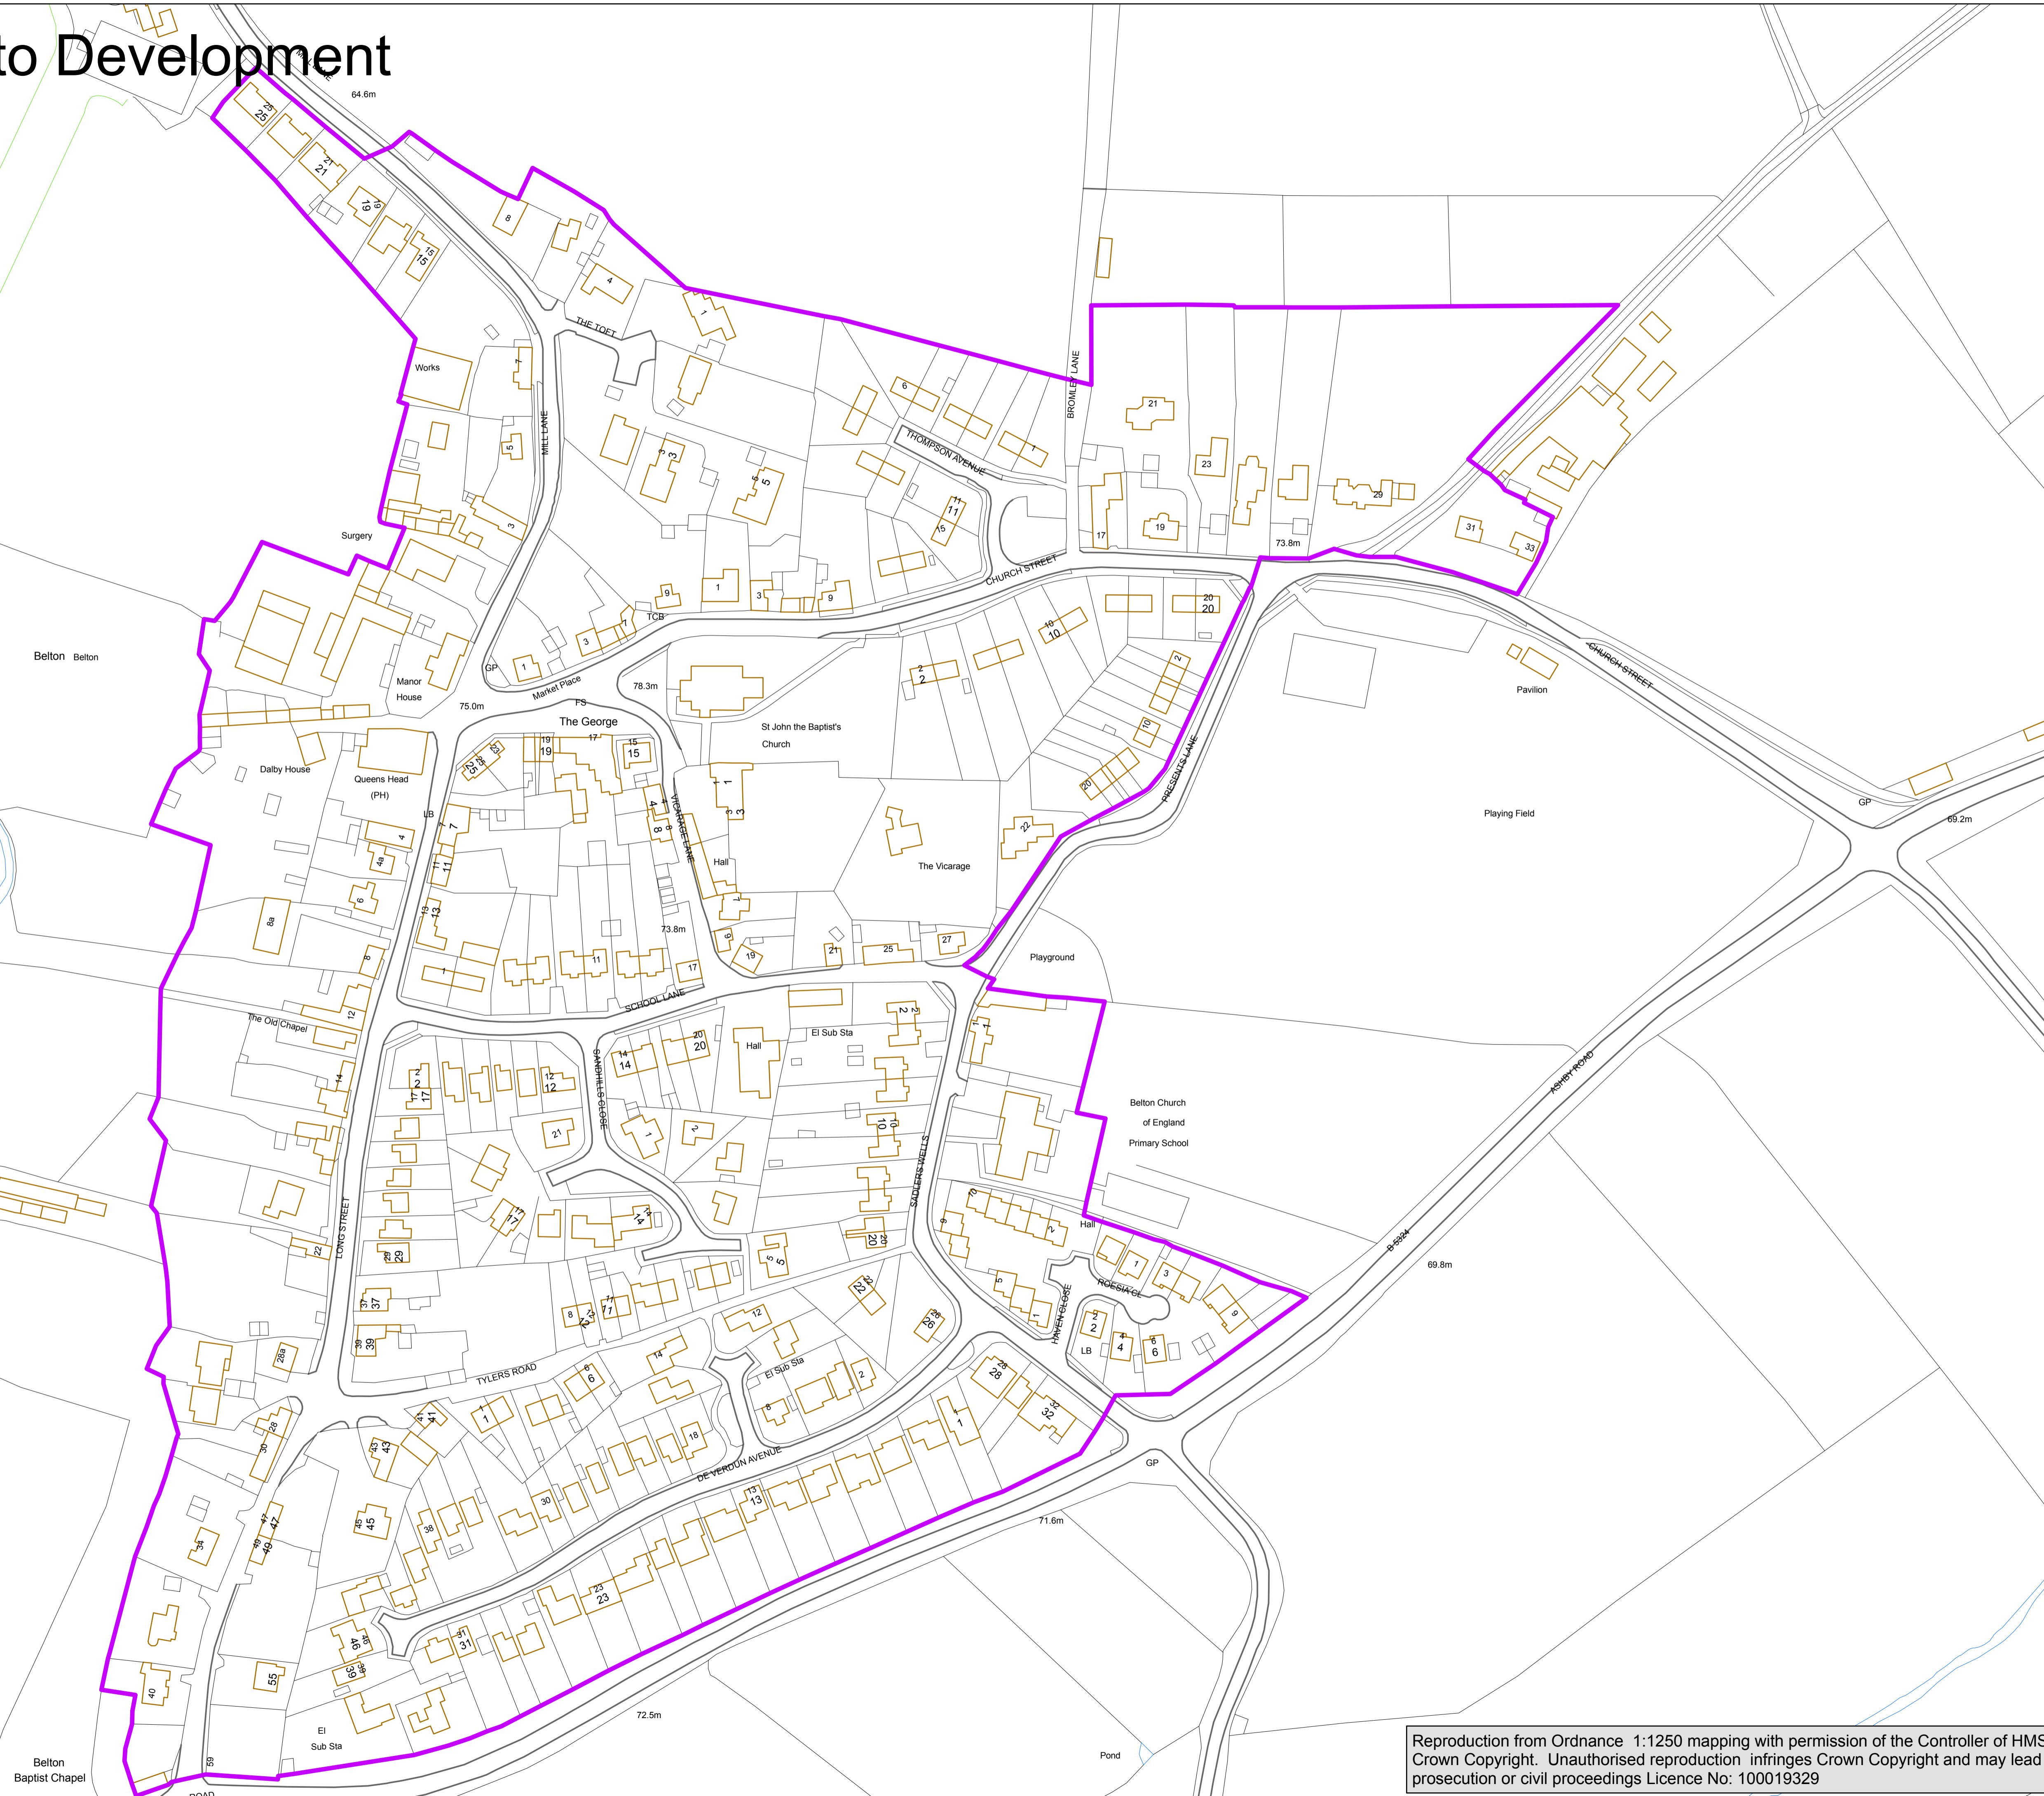

Belton Draft Limits to Development

Legend

-  Limits to Development
-  NWLD Boundary

Reproduction from Ordnance 1:1250 mapping with permission of the Controller of HMSO
Crown Copyright. Unauthorised reproduction infringes Crown Copyright and may lead to
prosecution or civil proceedings Licence No: 100019329