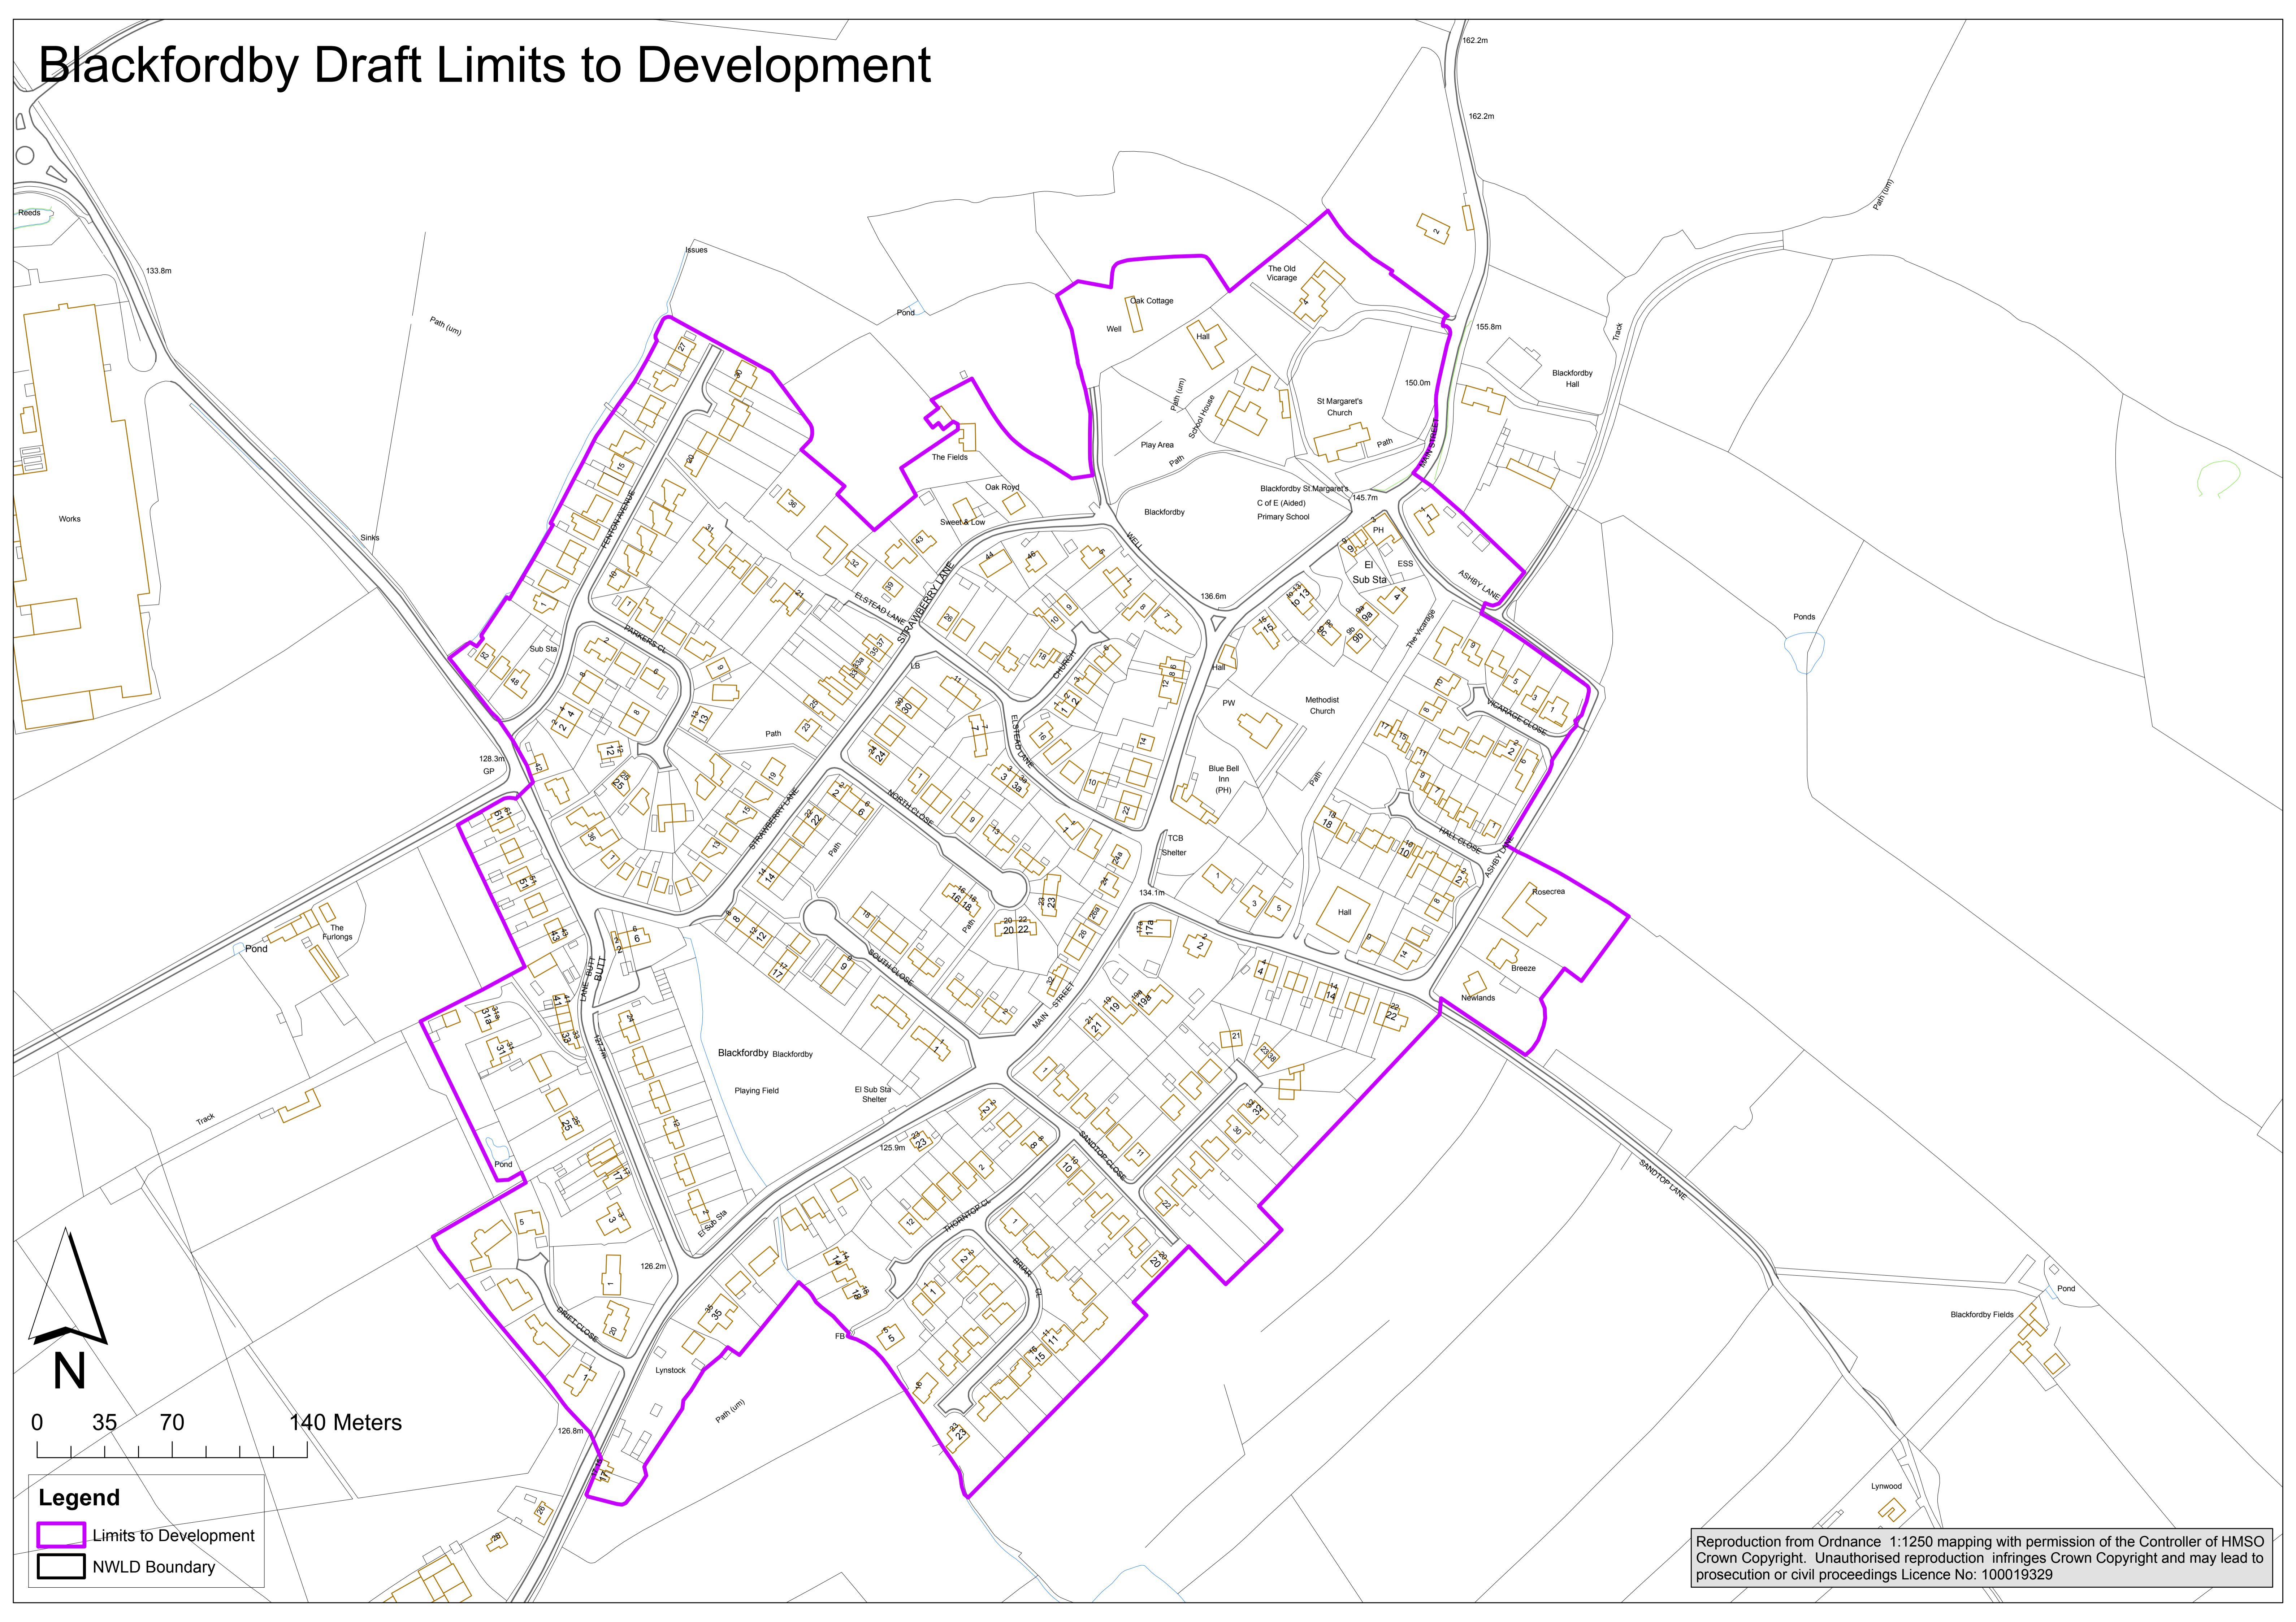

# Blackfordby Draft Limits to Development

**Legend**

- Limits to Development
- NWLD Boundary

Reproduction from Ordnance 1:1250 mapping with permission of the Controller of HMSO Crown Copyright. Unauthorised reproduction infringes Crown Copyright and may lead to prosecution or civil proceedings Licence No: 100019329