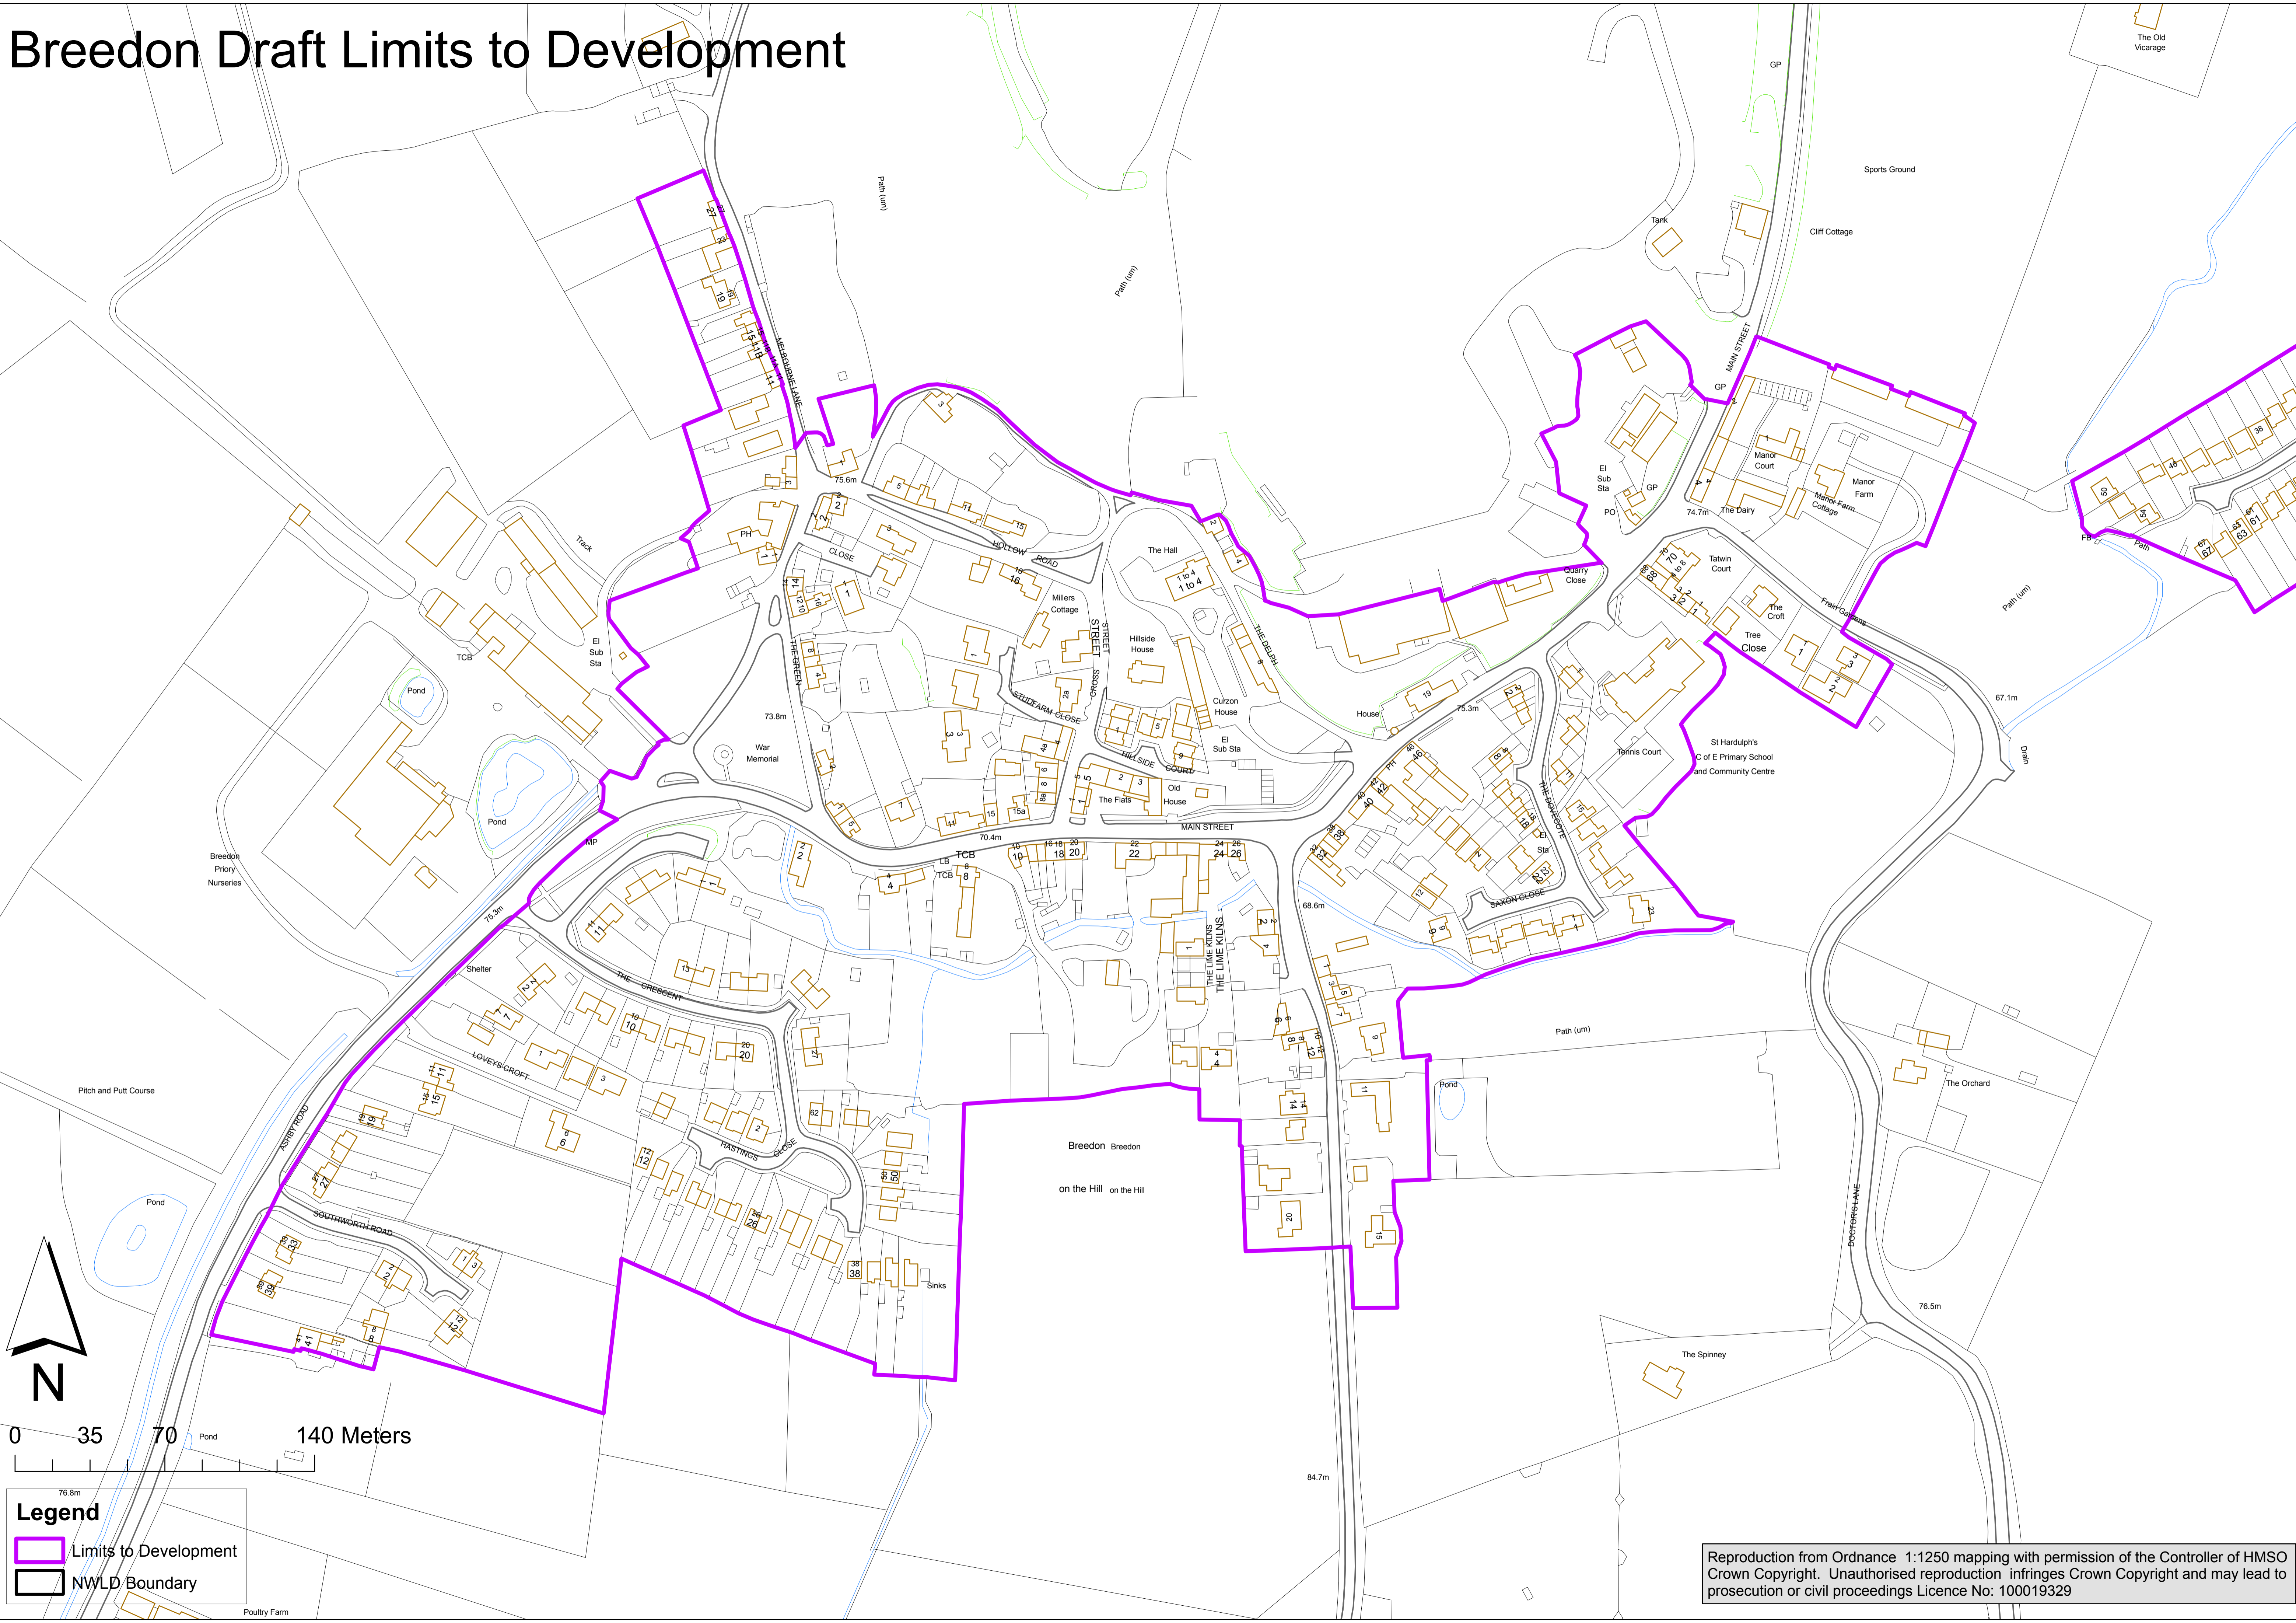

Breedon Draft Limits to Development

Legend

-  Limits to Development
-  NWLD Boundary

Reproduction from Ordnance 1:1250 mapping with permission of the Controller of HMSO Crown Copyright. Unauthorised reproduction infringes Crown Copyright and may lead to prosecution or civil proceedings Licence No: 100019329