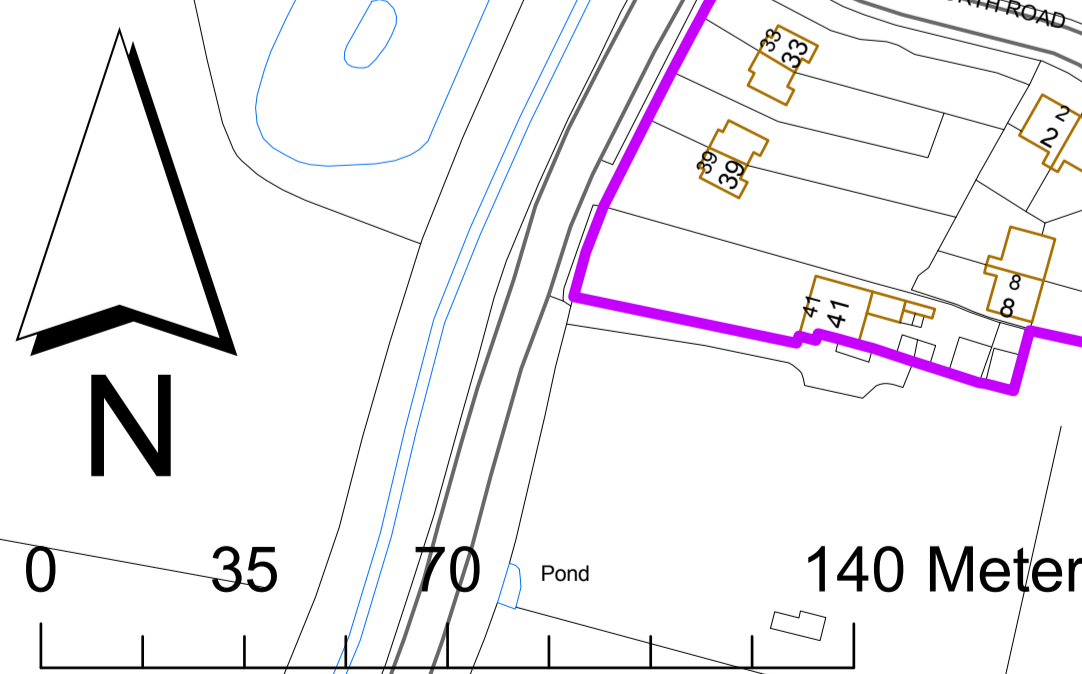

Breedon Draft Limits to Development

Legend

-  Limits to Development
-  NWLD Boundary

Reproduction from Ordnance 1:1250 mapping with permission of the Controller of HMSO Crown Copyright. Unauthorised reproduction infringes Crown Copyright and may lead to prosecution or civil proceedings Licence No: 100019329