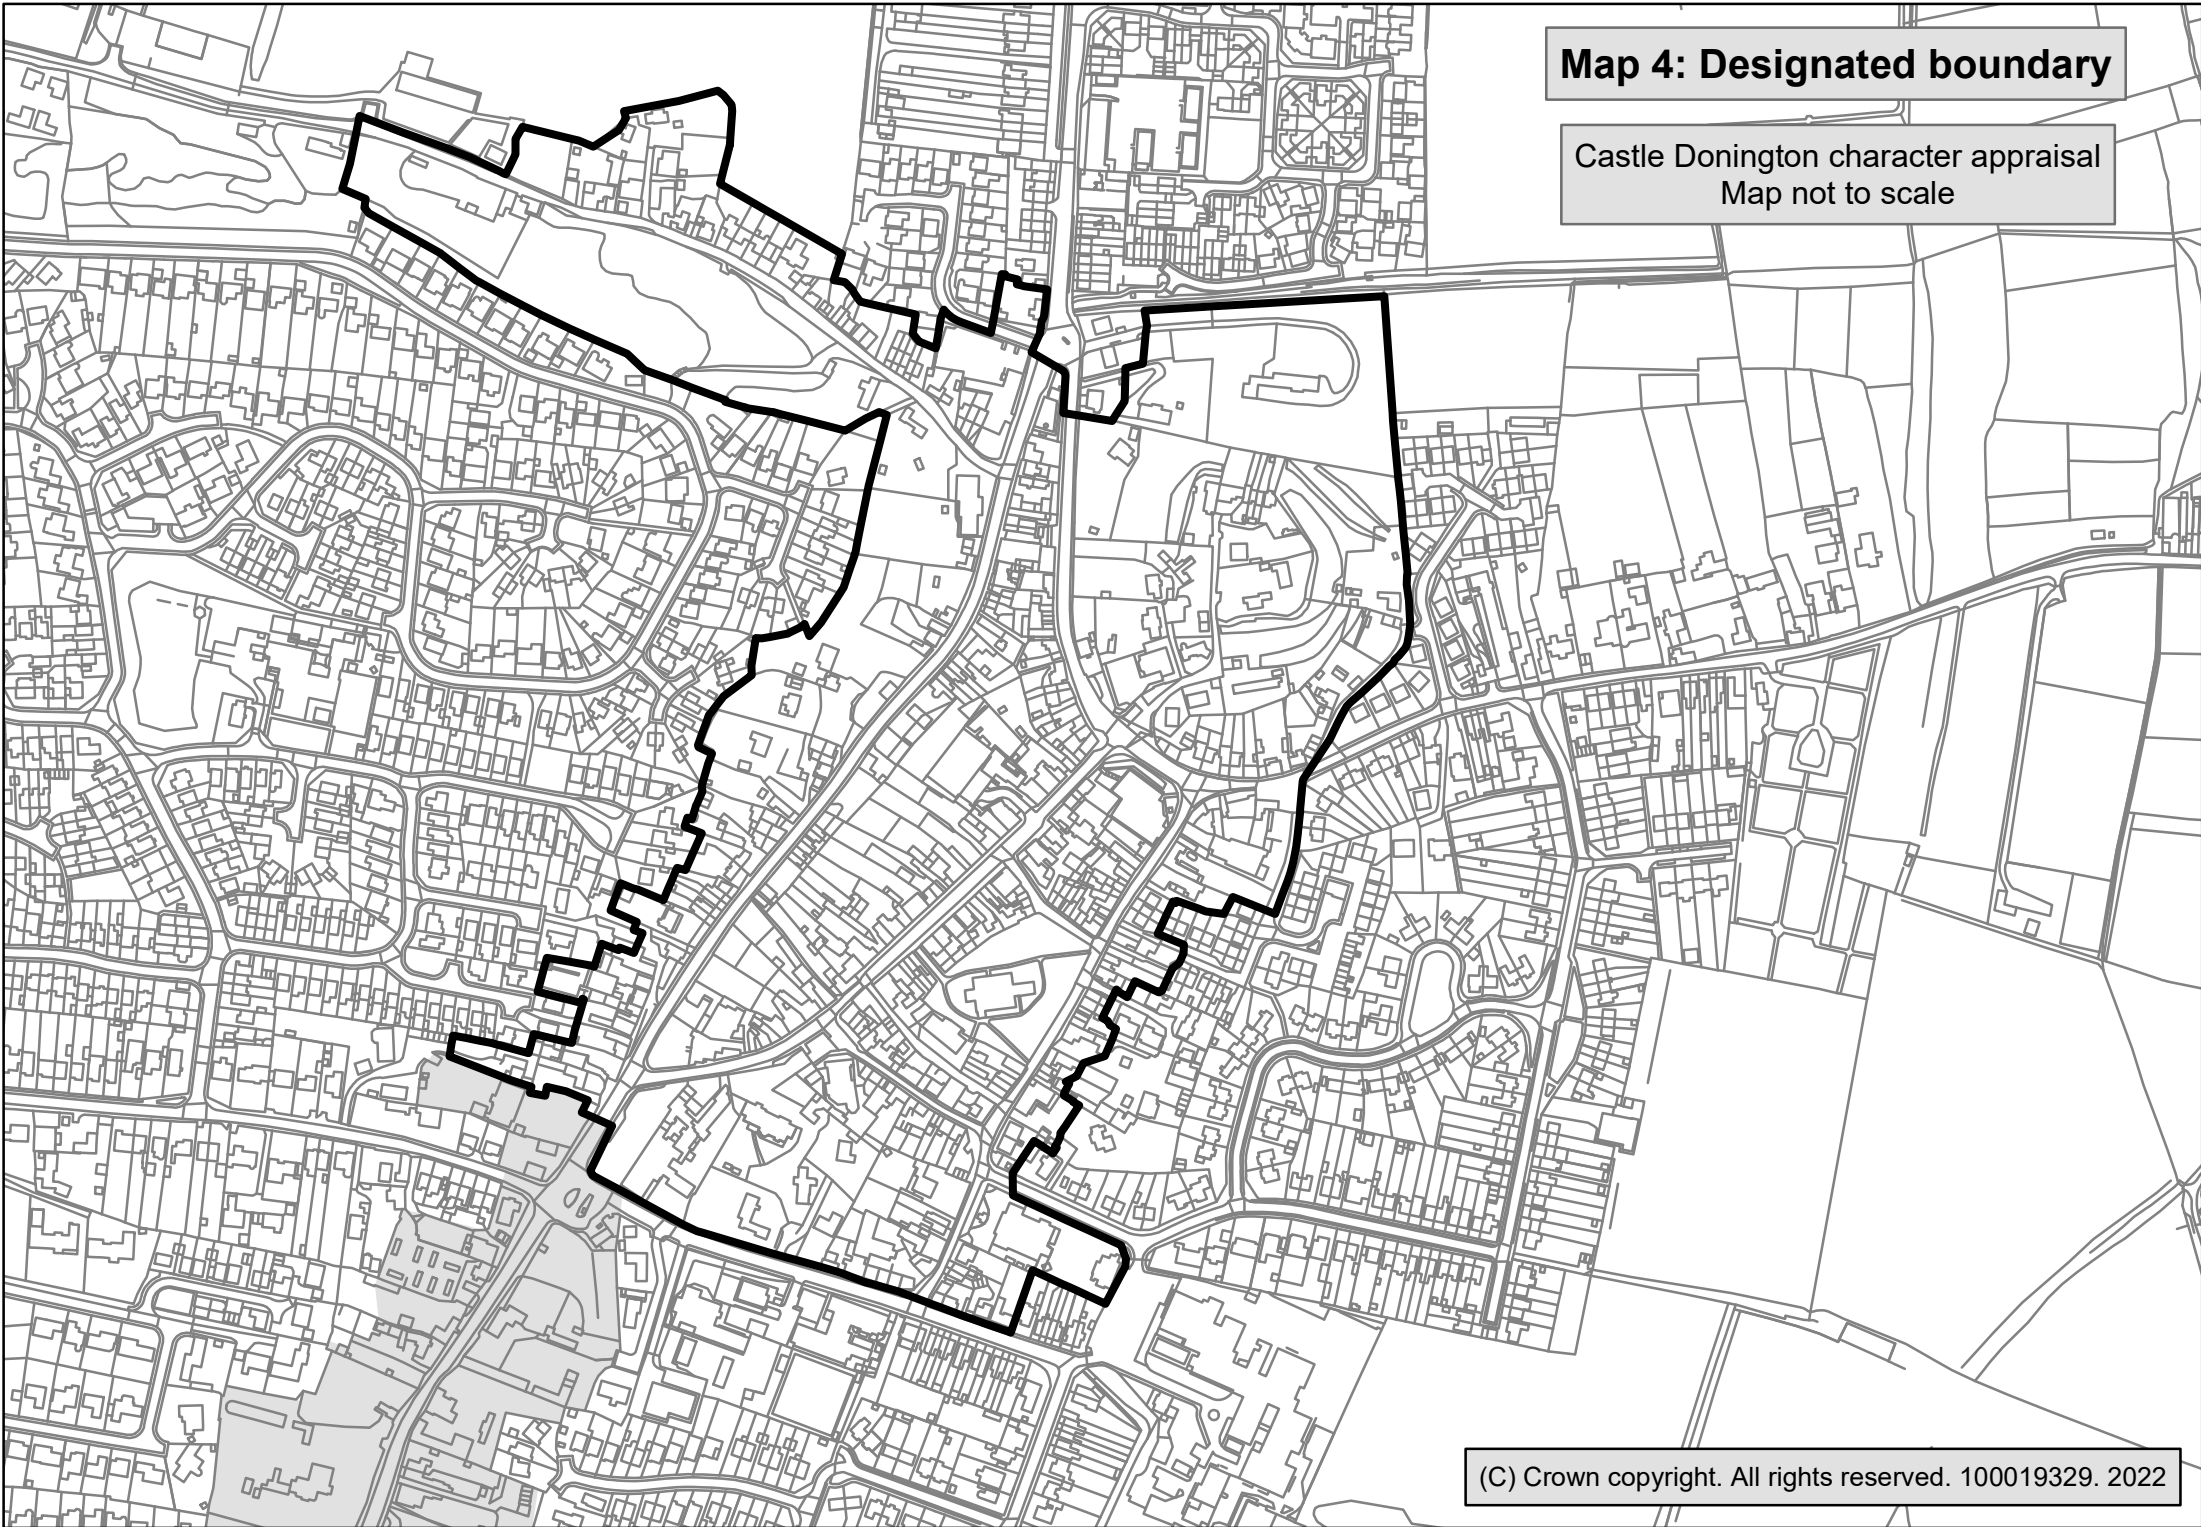

Map 1: Development before c1880

Castle Donington character appraisal
Map not to scale

Development before c1880

Epoch

- By c1780
- Georgian
- Early Victorian

Built before c1700

Material

- Stone
- Timber

Map 2: Development since c1880

Castle Donington character appraisal
Map not to scale

Map 3: Archaeological alert areas

Castle Donington character appraisal
Map not to scale

Map 4: Designated boundary

Castle Donington character appraisal
Map not to scale

Map 5: Character zones

Castle Donington character appraisal
Map not to scale

Character zones

- Built up areas
- Type**
- Semi-open areas
- Opportunities
- Open spaces