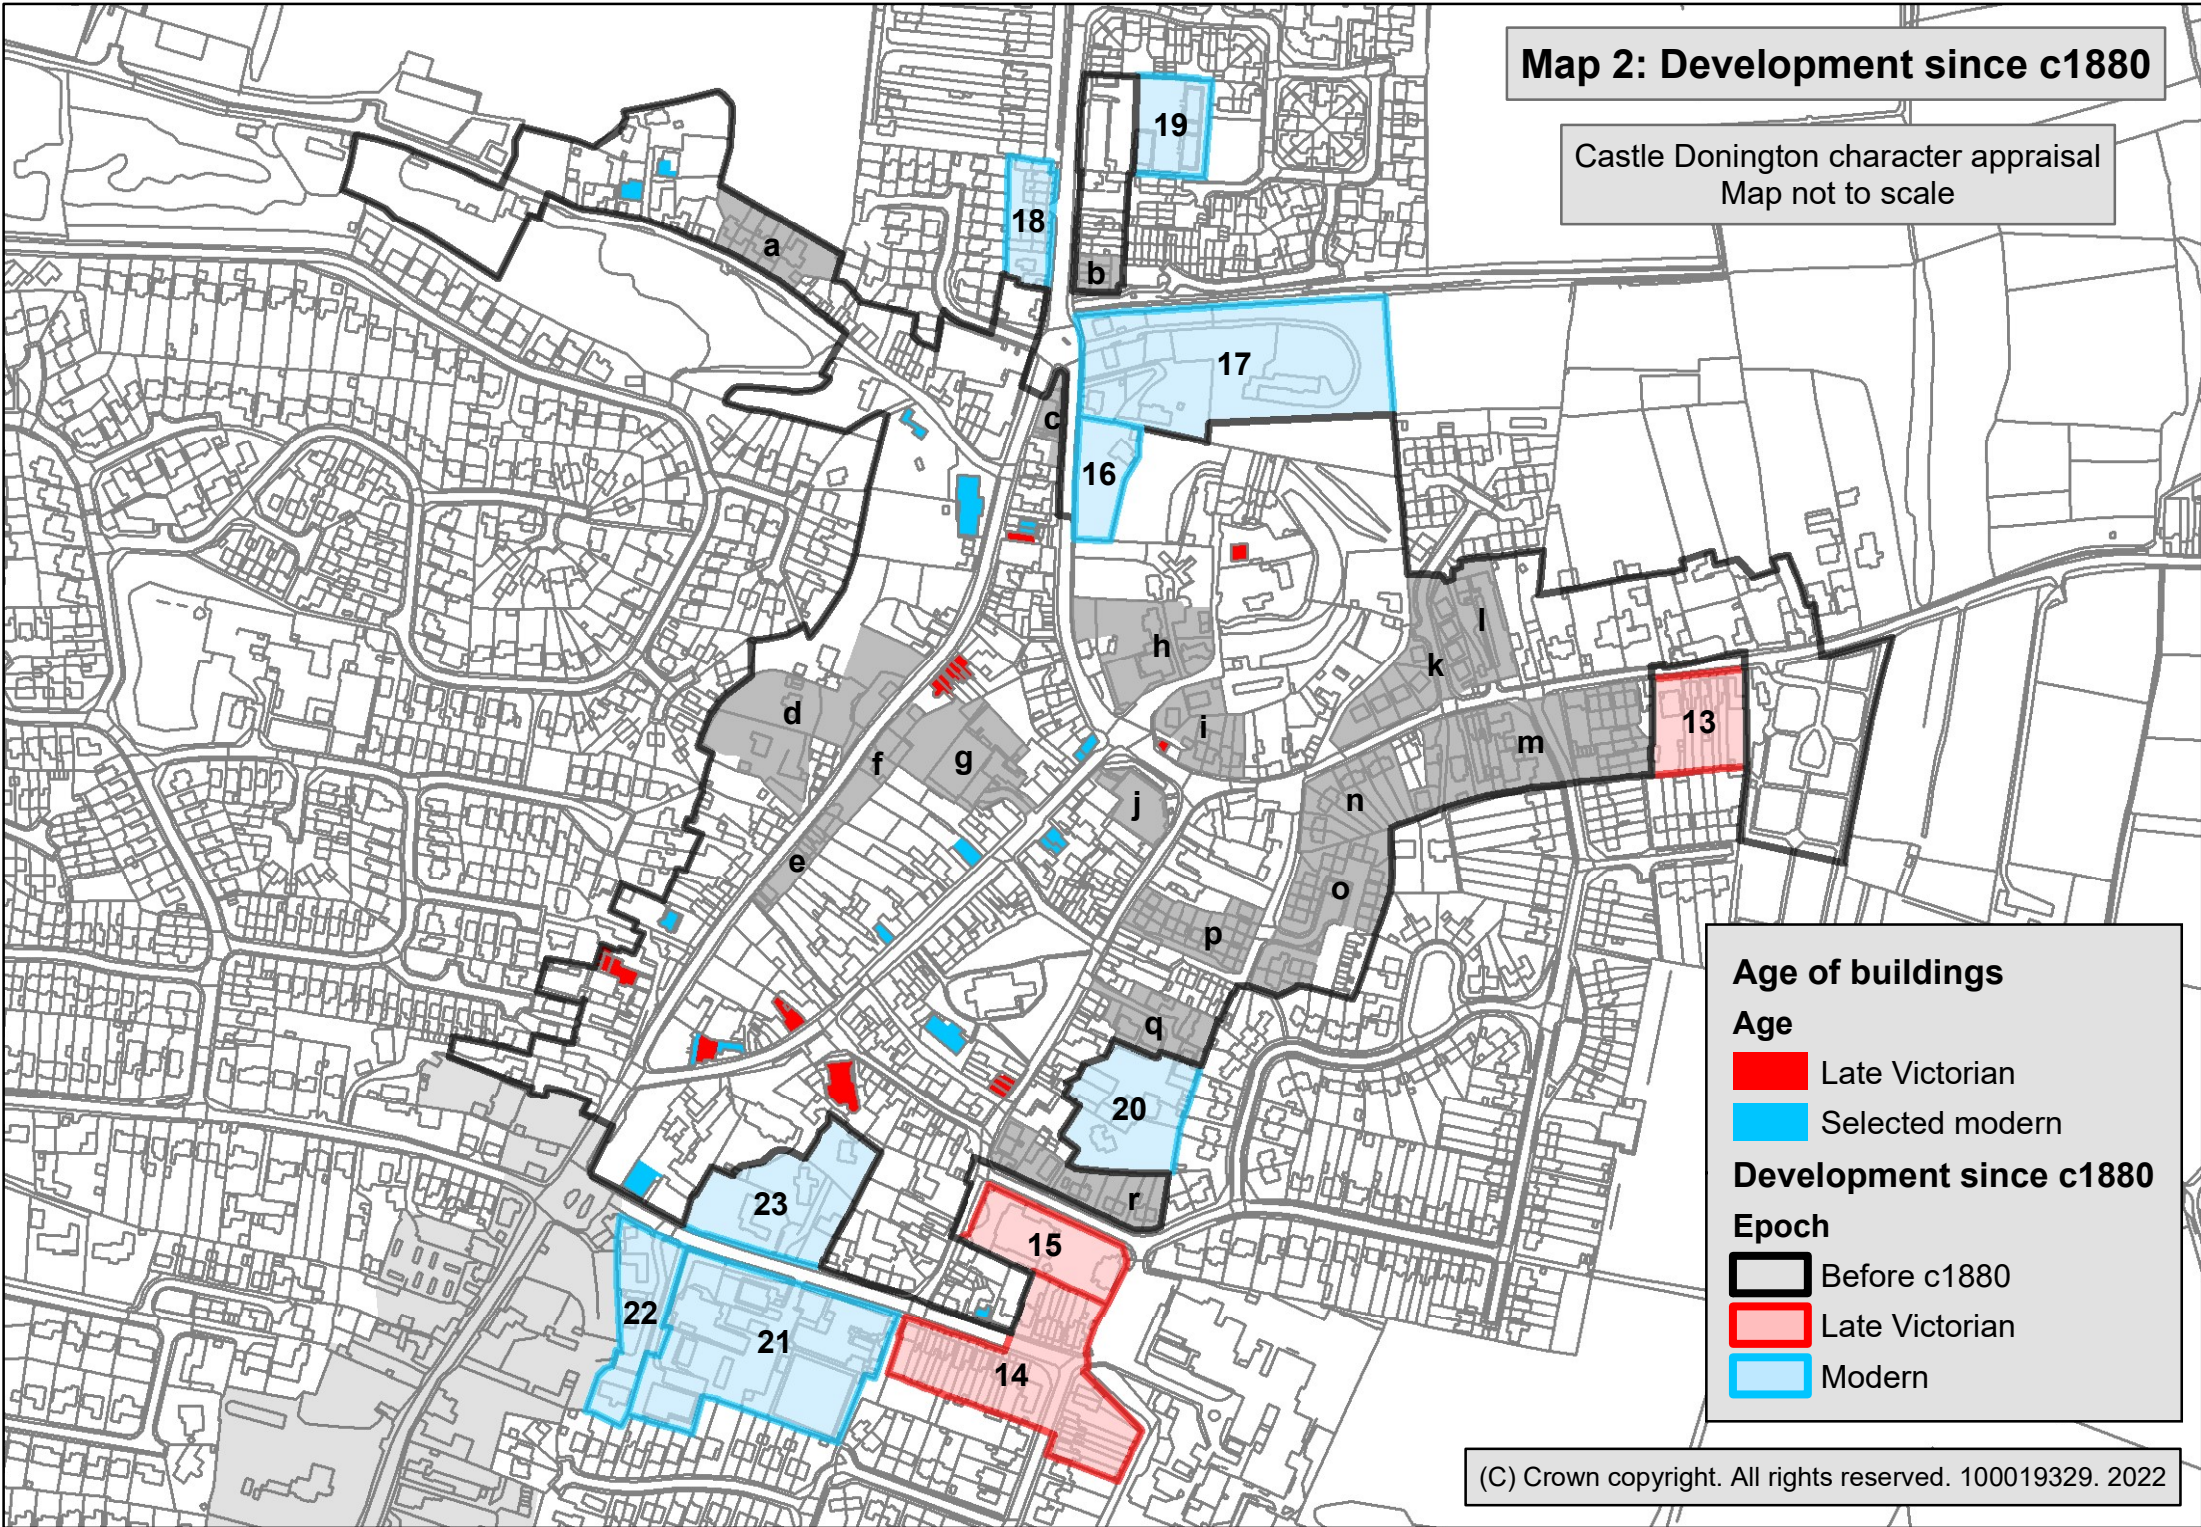

Map 1: Development before c1880

Castle Donington character appraisal
Map not to scale

Development before c1880

Epoch

- By c1780
- Georgian
- Early Victorian

Built before c1700

Material

- Stone
- Timber

Map 2: Development since c1880

Castle Donington character appraisal
Map not to scale

Map 3: Archaeological alert areas

Castle Donington character appraisal
Map not to scale

Map 4: Designated boundary

Castle Donington character appraisal
Map not to scale

Map 5: Character zones

Castle Donington character appraisal
Map not to scale

Character zones

- Built up areas
- Type**
- Semi-open areas
- Opportunities
- Open spaces