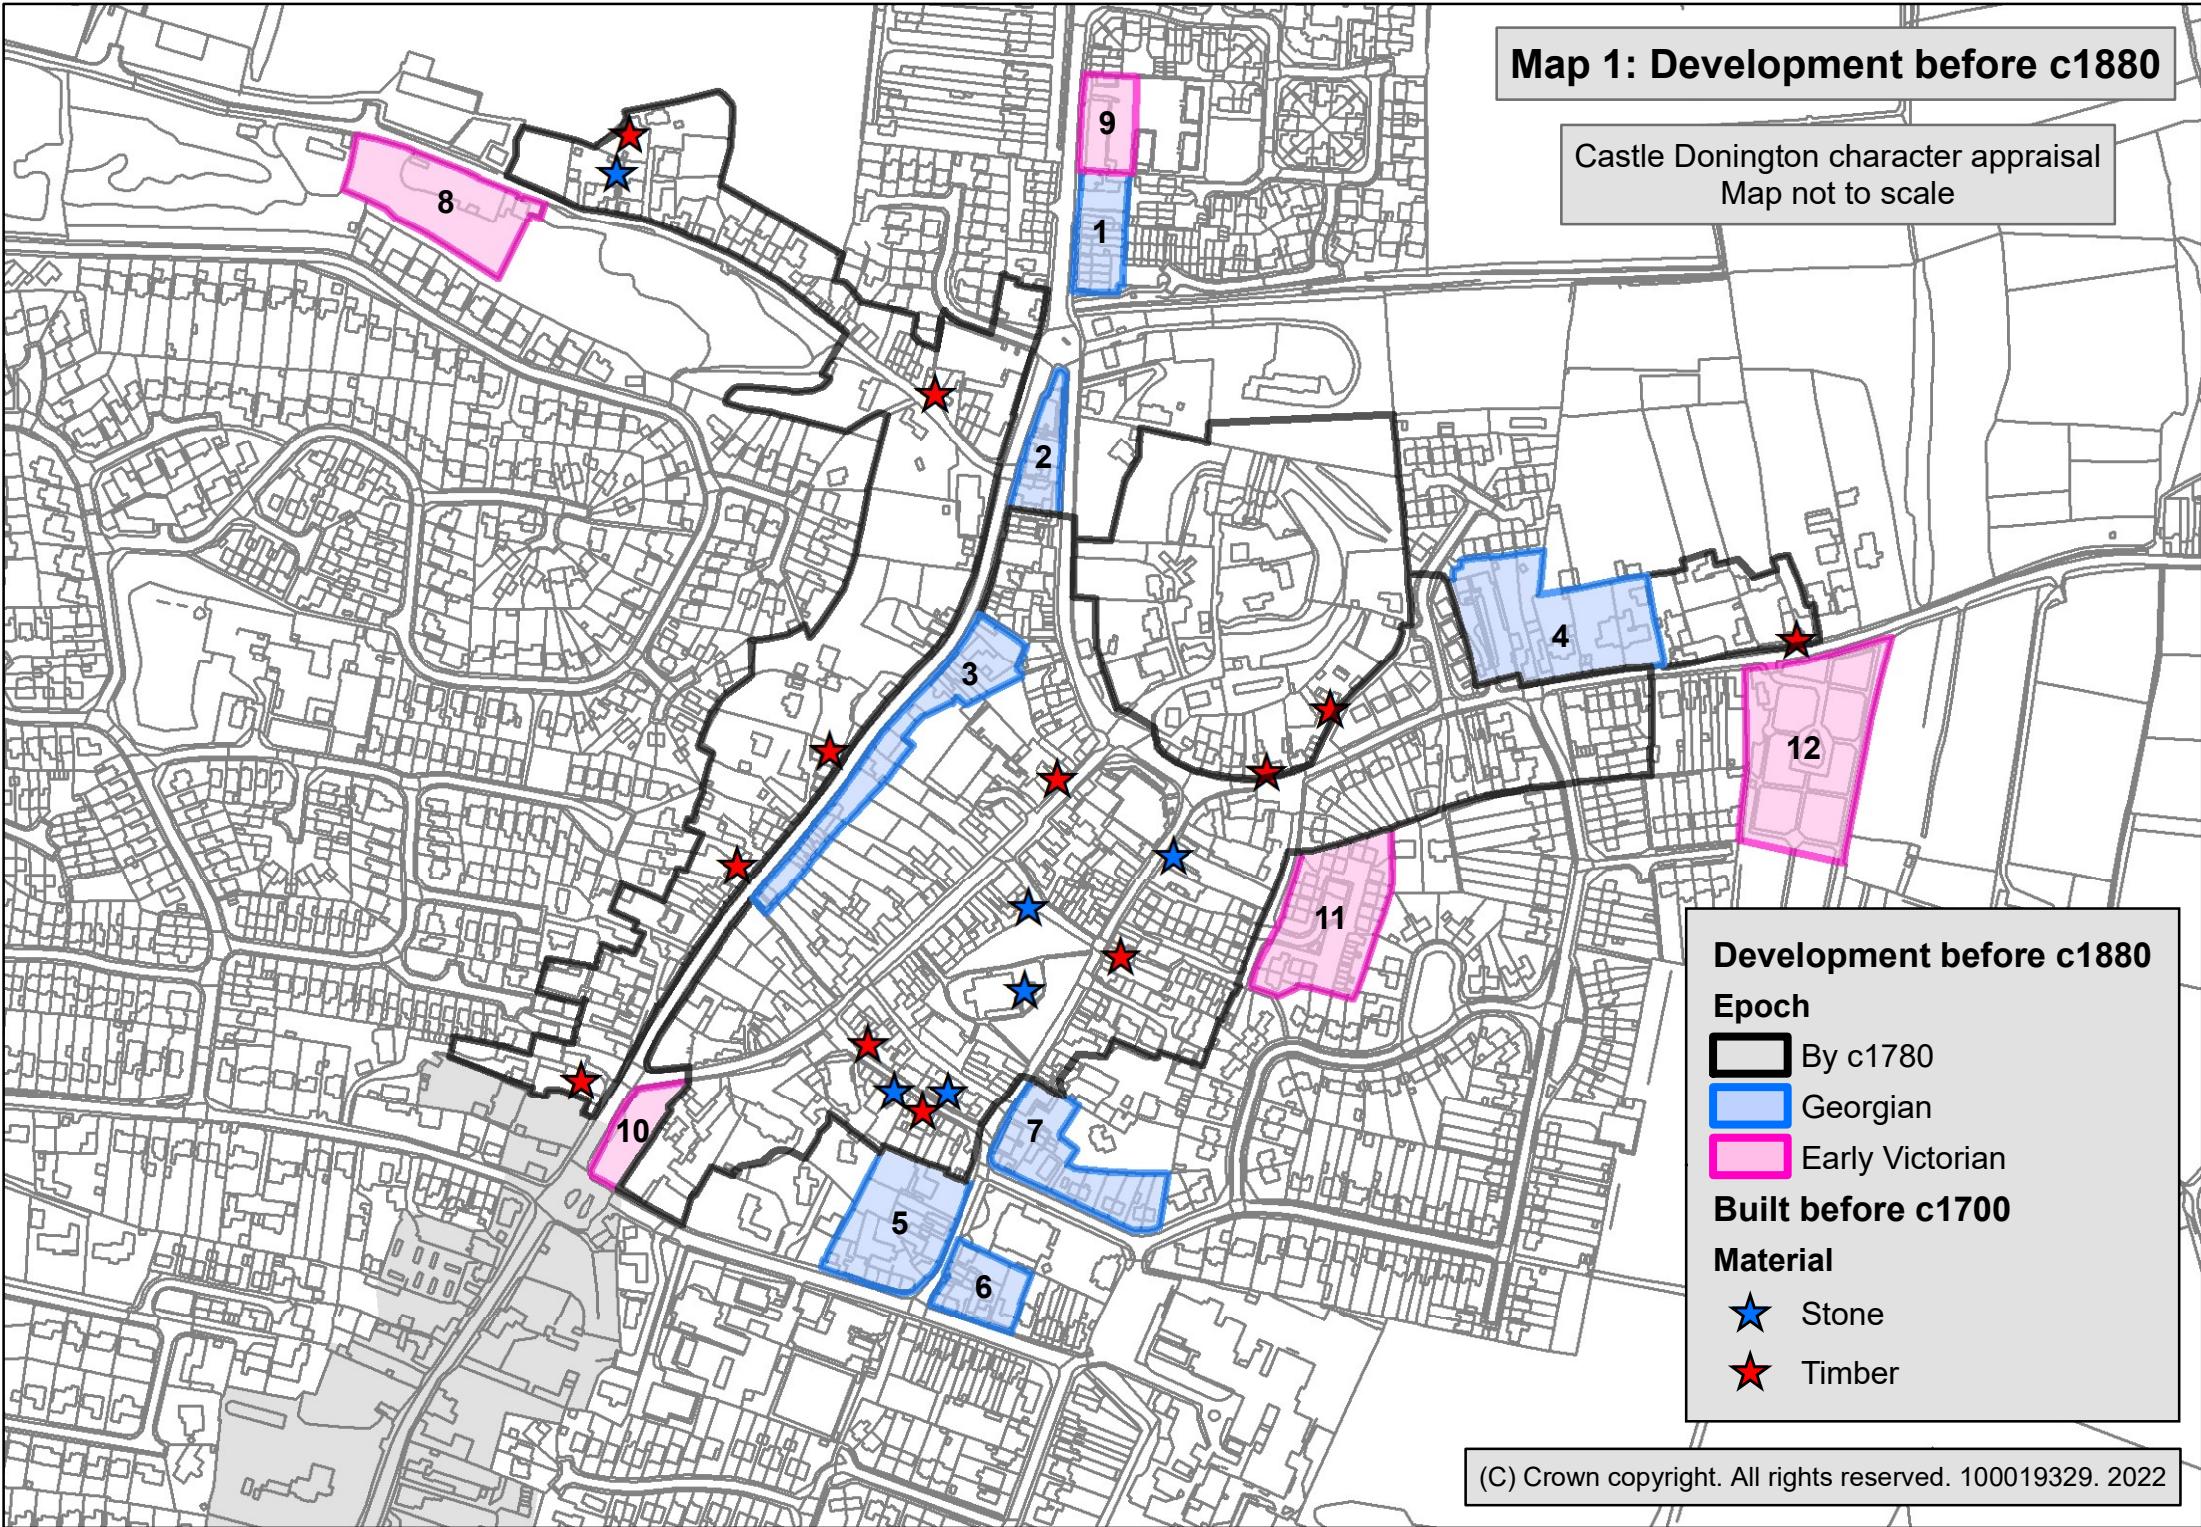

Map 1: Development before c1880

Castle Donington character appraisal
Map not to scale

Development before c1880

Epoch

- By c1780
- Georgian
- Early Victorian

Built before c1700

Material

- Stone
- Timber

Map 2: Development since c1880

Castle Donington character appraisal
Map not to scale

Map 3: Archaeological alert areas

Castle Donington character appraisal
Map not to scale

Map 4: Designated boundary

Castle Donington character appraisal
Map not to scale

Map 5: Character zones

Castle Donington character appraisal
Map not to scale

Character zones

- Built up areas
- Type**
- Semi-open areas
- Opportunities
- Open spaces