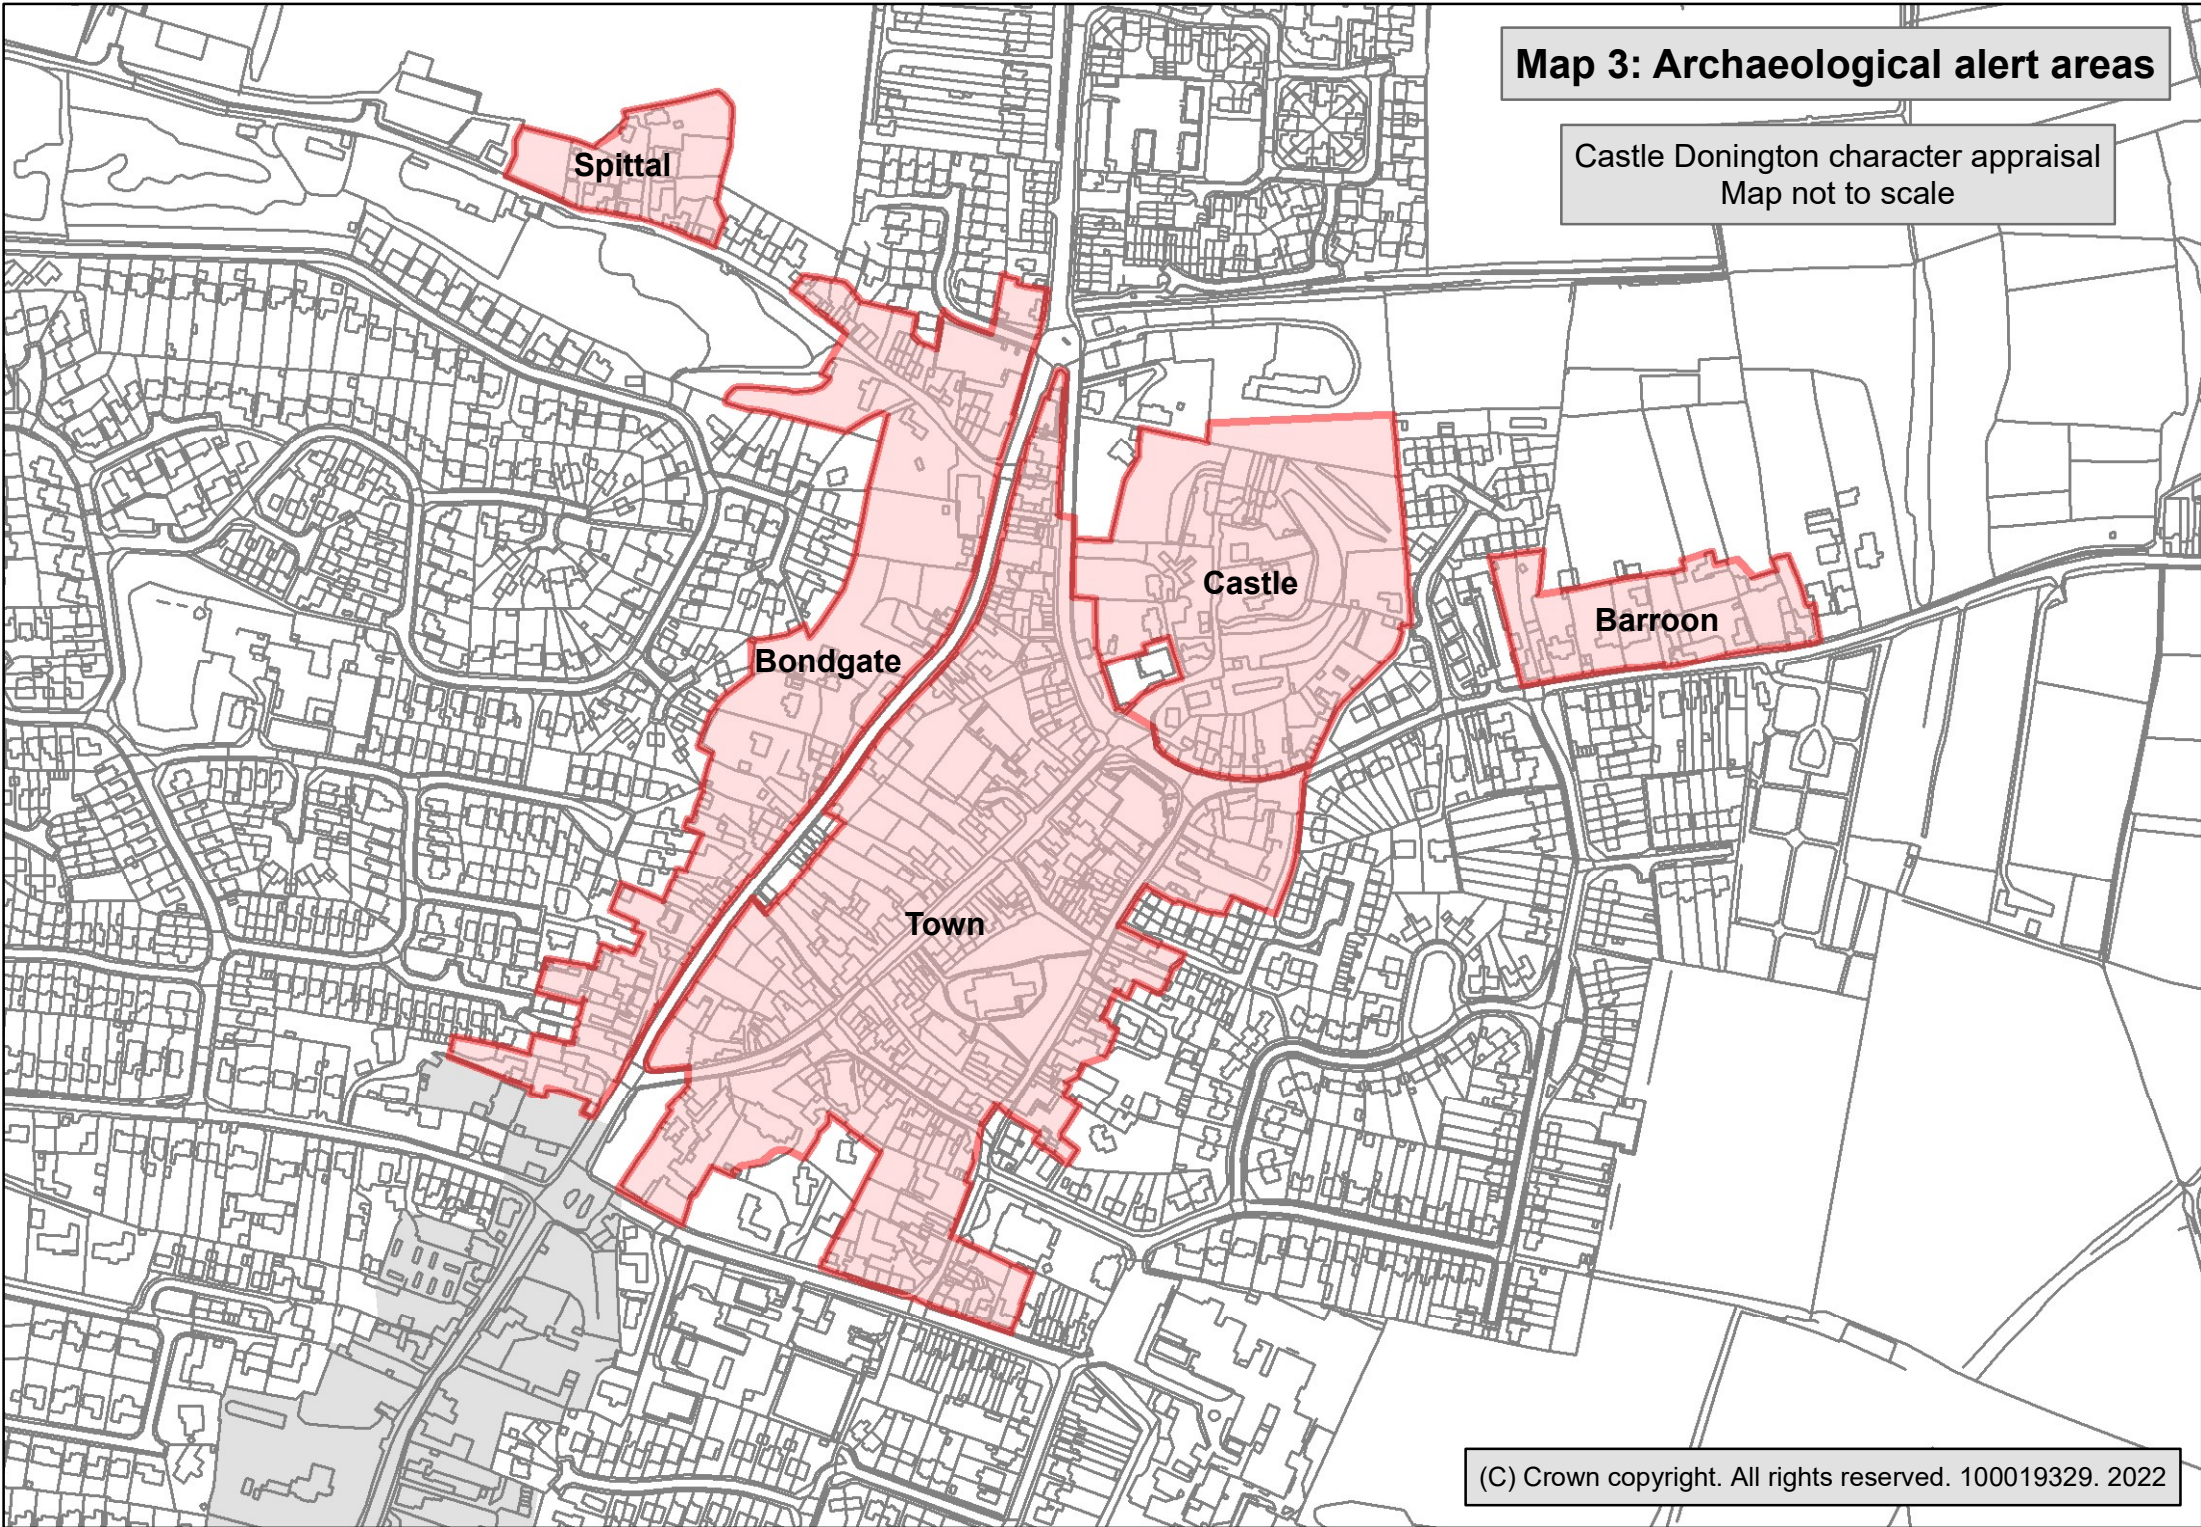

Map 1: Development before c1880

Castle Donington character appraisal
Map not to scale

Development before c1880

Epoch

- By c1780
- Georgian
- Early Victorian

Built before c1700

Material

- Stone
- Timber

Map 2: Development since c1880

Castle Donington character appraisal
Map not to scale

Map 3: Archaeological alert areas

Castle Donington character appraisal
Map not to scale

Map 4: Designated boundary

Castle Donington character appraisal
Map not to scale

Map 5: Character zones

Castle Donington character appraisal
Map not to scale

Character zones

- Built up areas
- Type**
- Semi-open areas
- Opportunities
- Open spaces