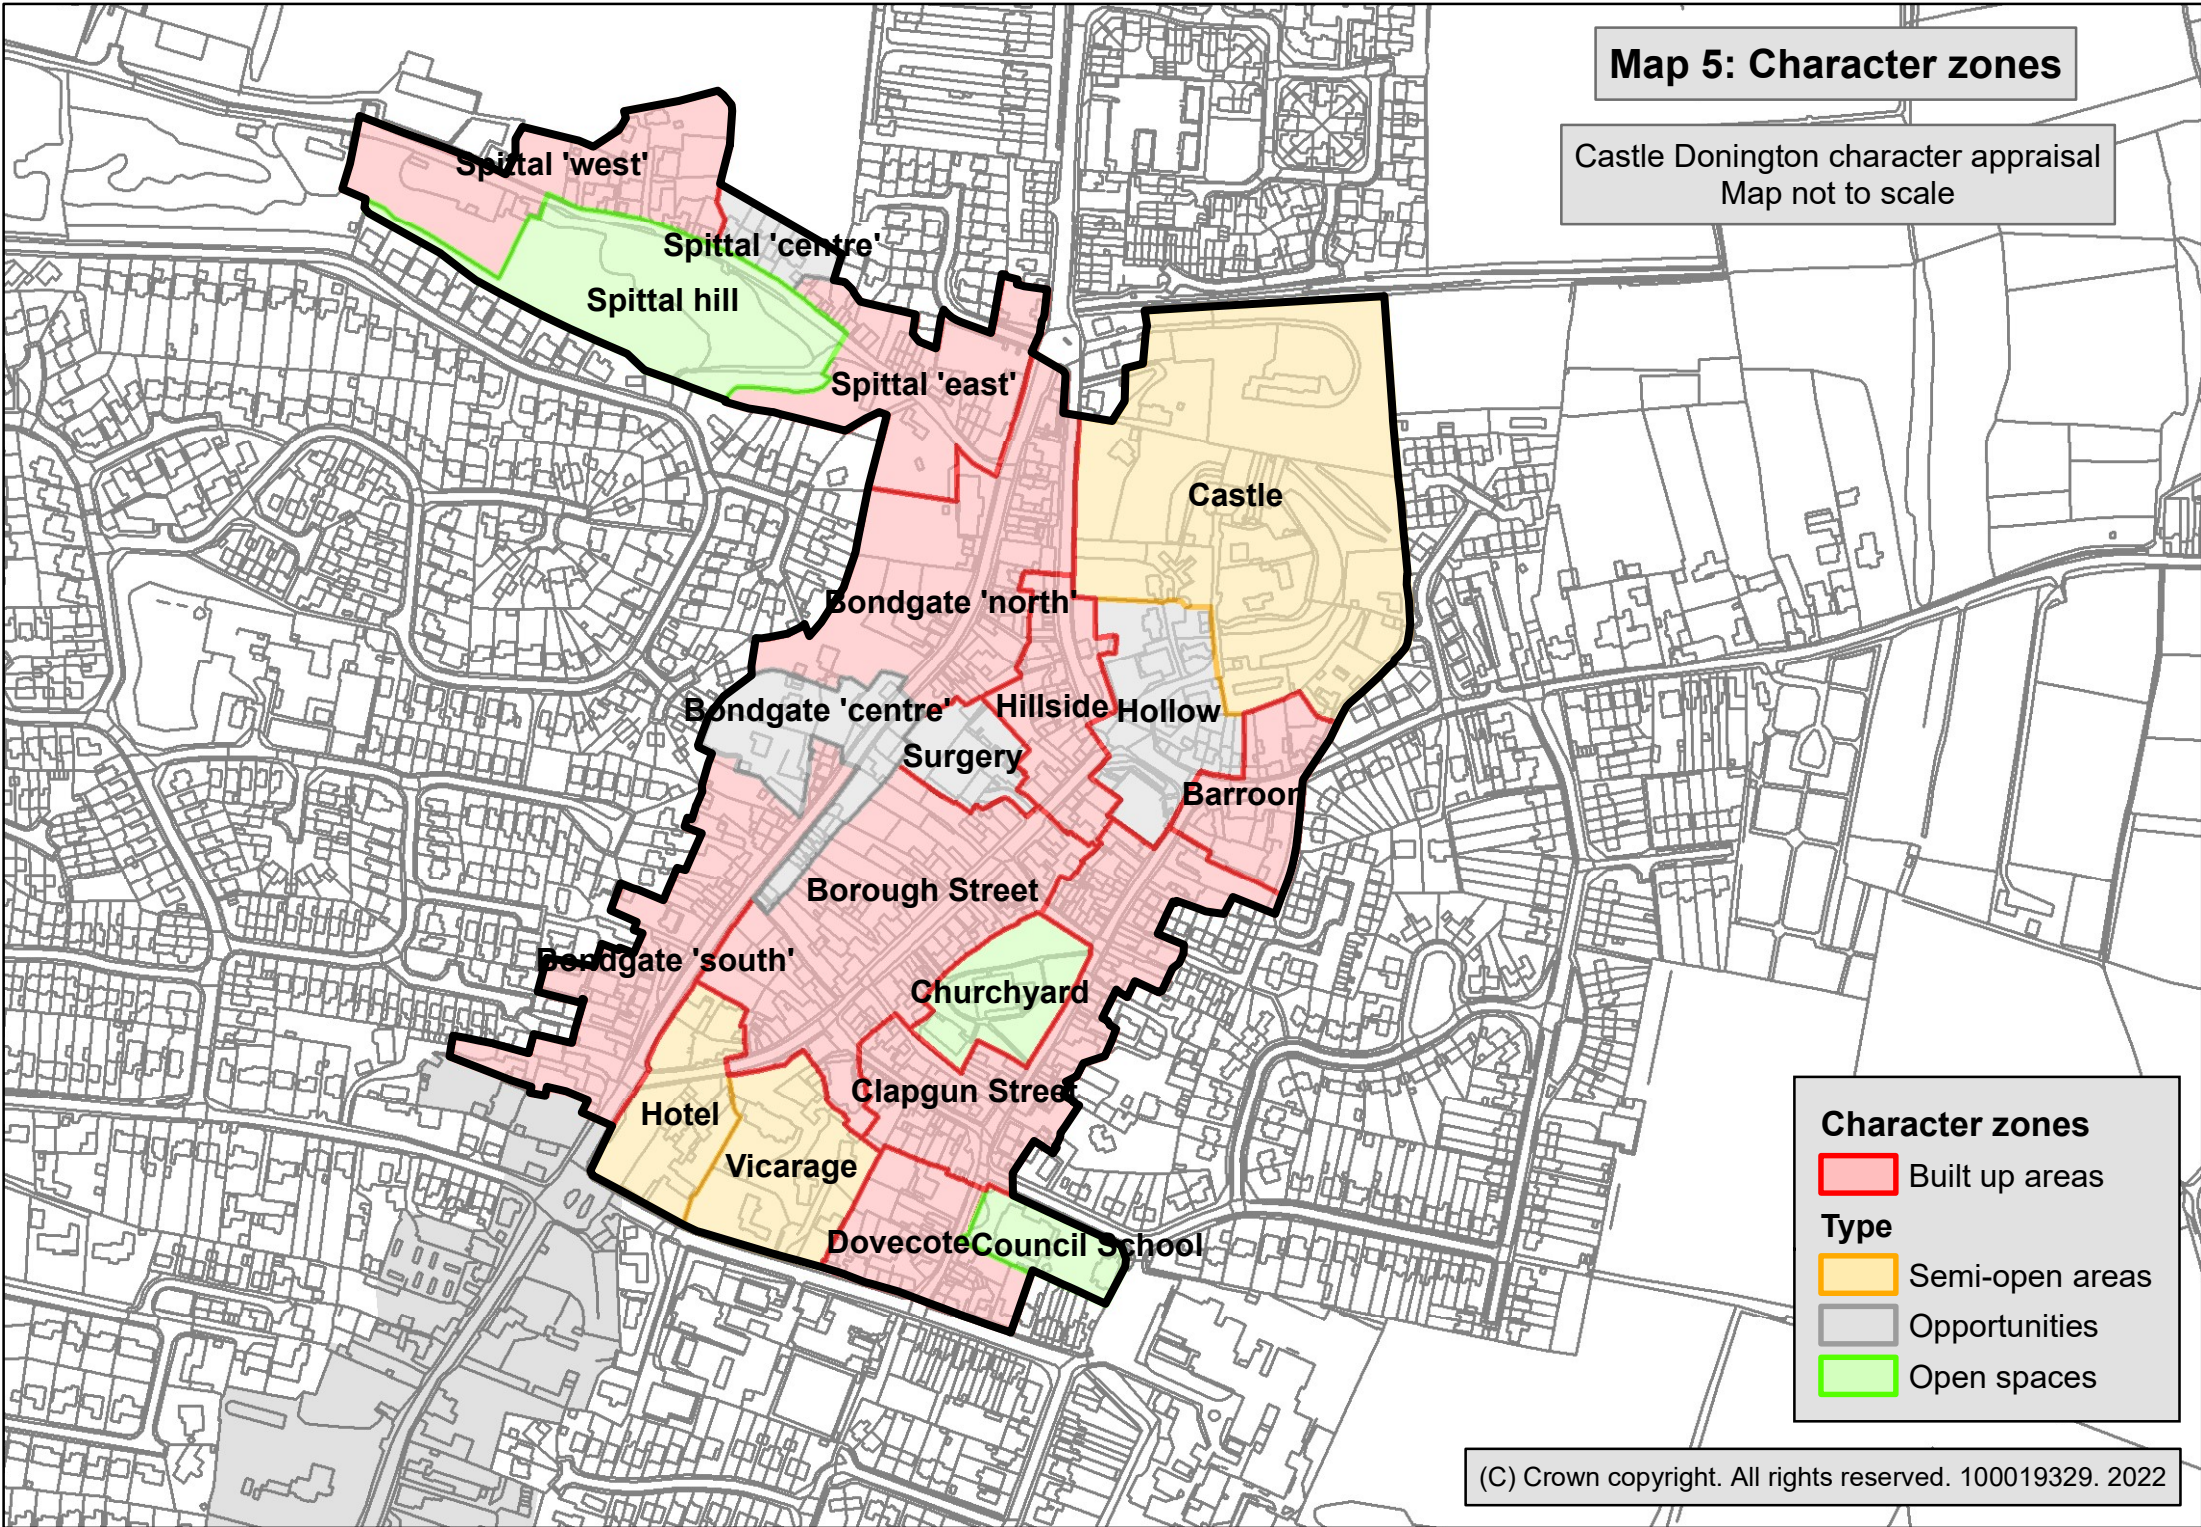

Map 1: Development before c1880

Castle Donington character appraisal
Map not to scale

Development before c1880

Epoch

- By c1780
- Georgian
- Early Victorian

Built before c1700

Material

- Stone
- Timber

Map 2: Development since c1880

Castle Donington character appraisal
Map not to scale

Map 3: Archaeological alert areas

Castle Donington character appraisal
Map not to scale

Map 4: Designated boundary

Castle Donington character appraisal
Map not to scale

Map 5: Character zones

Castle Donington character appraisal
Map not to scale

Character zones

- Built up areas
- Type**
- Semi-open areas
- Opportunities
- Open spaces