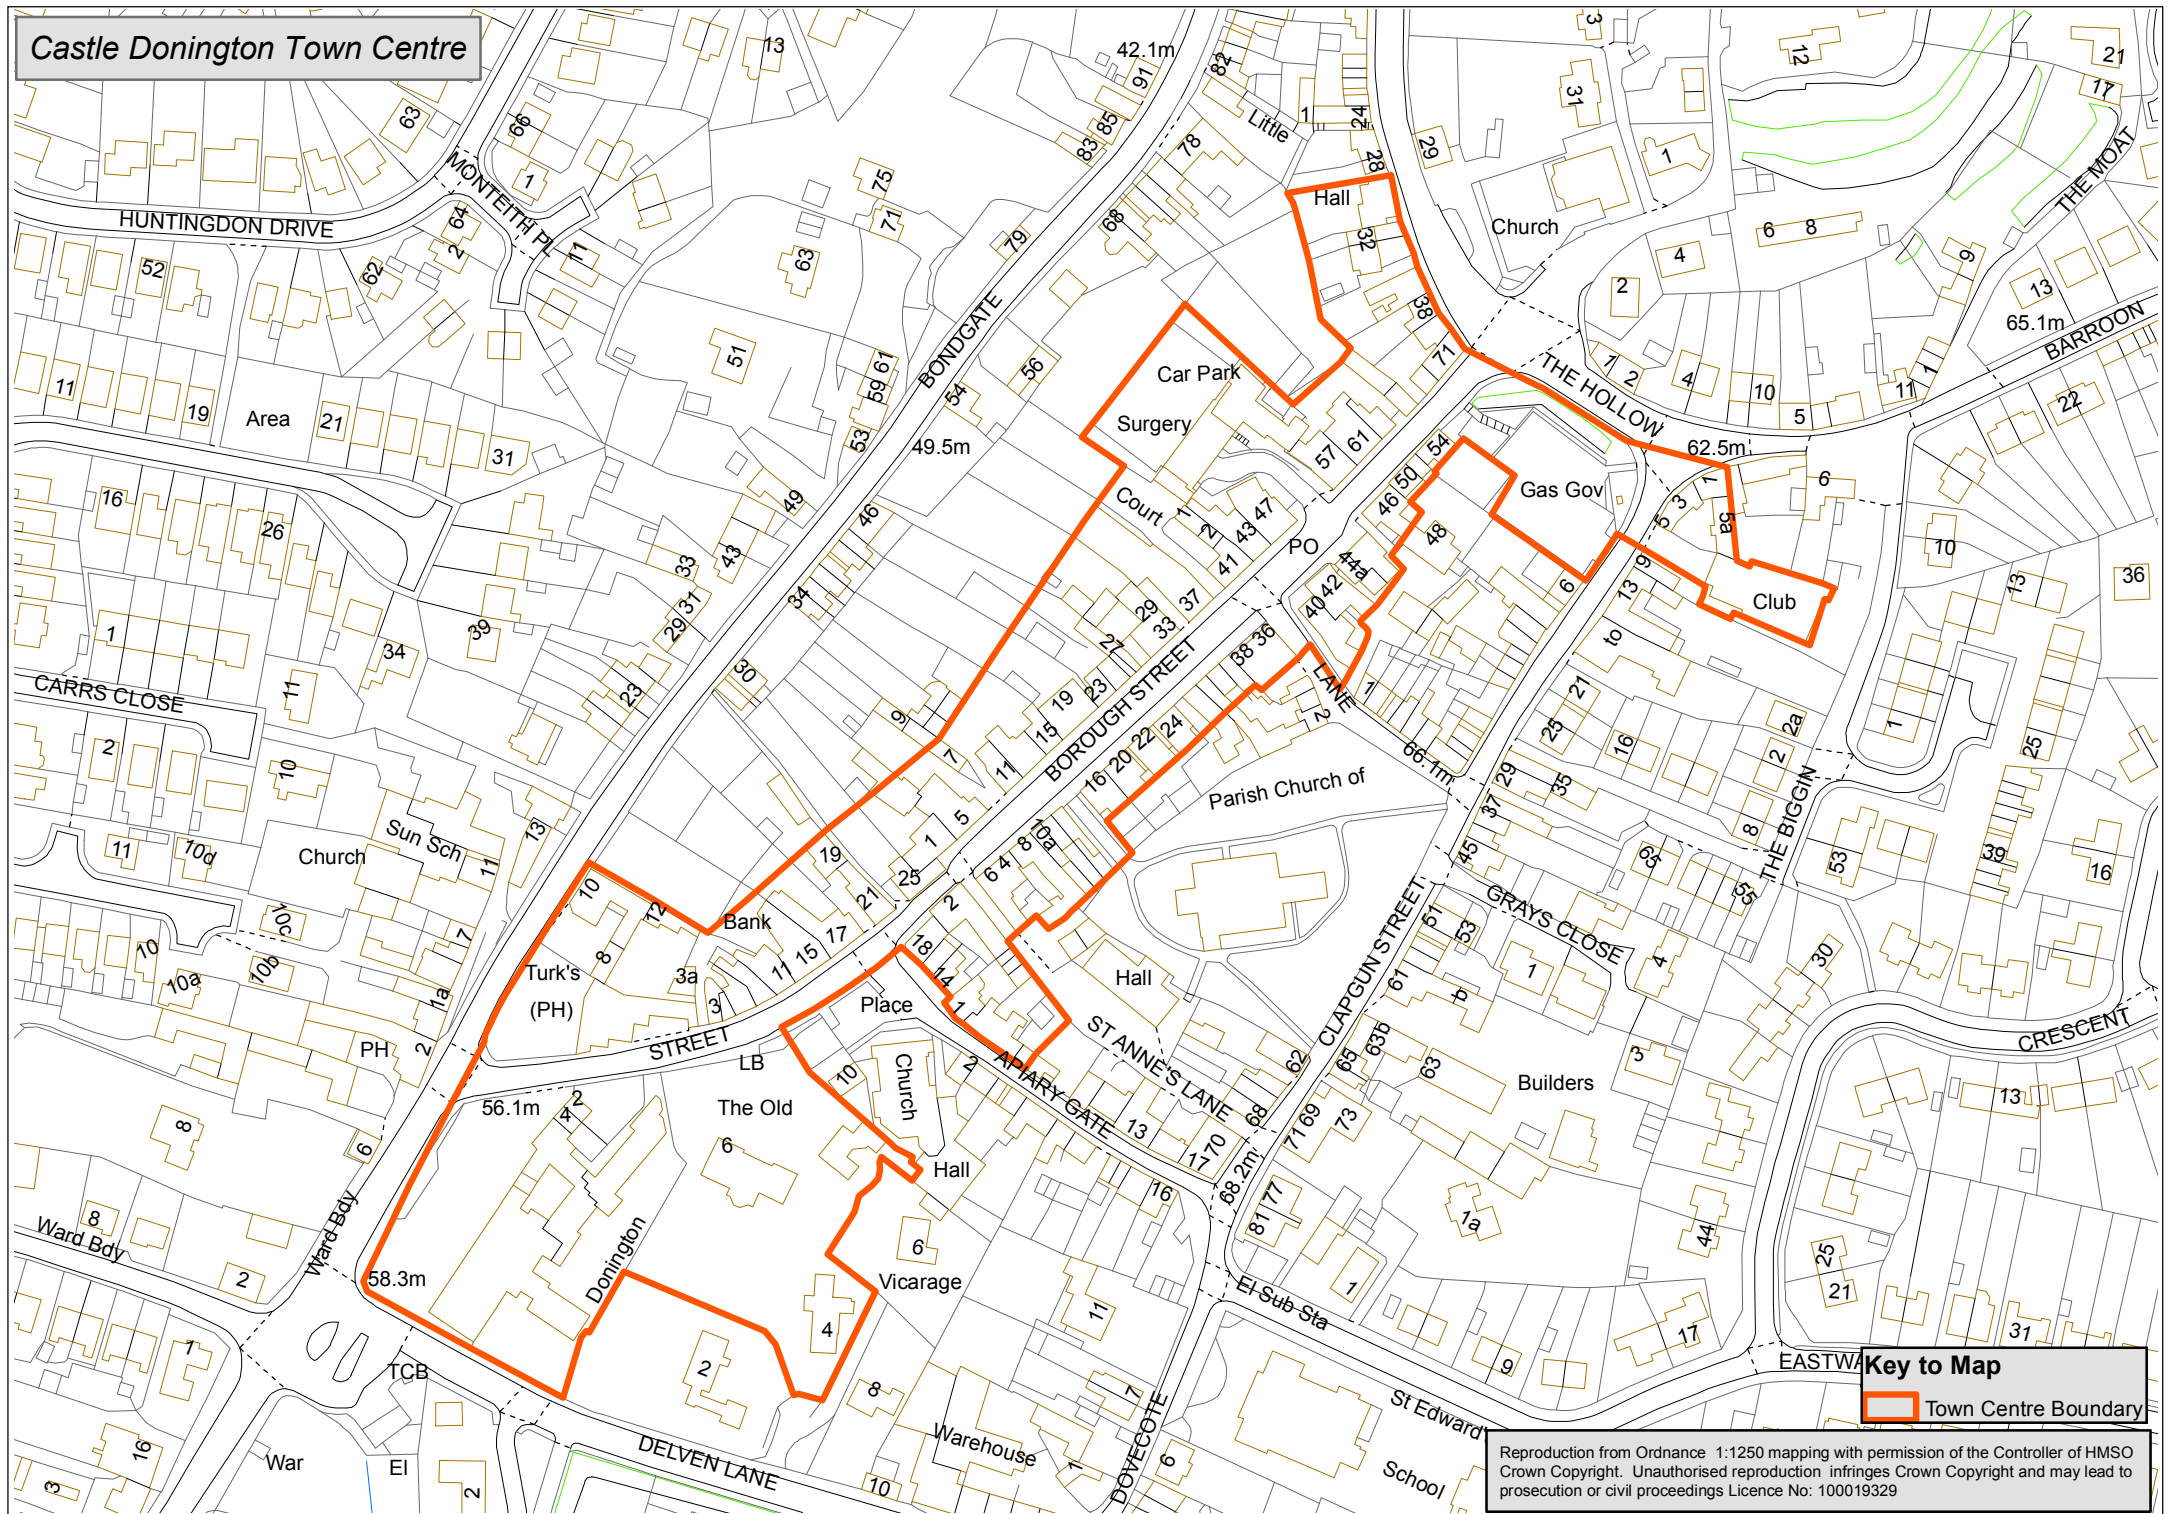

Castle Donington Town Centre

Key to Map
Town Centre Boundary

Reproduction from Ordnance 1:1250 mapping with permission of the Controller of HMSO Crown Copyright. Unauthorised reproduction infringes Crown Copyright and may lead to prosecution or civil proceedings Licence No: 100019329