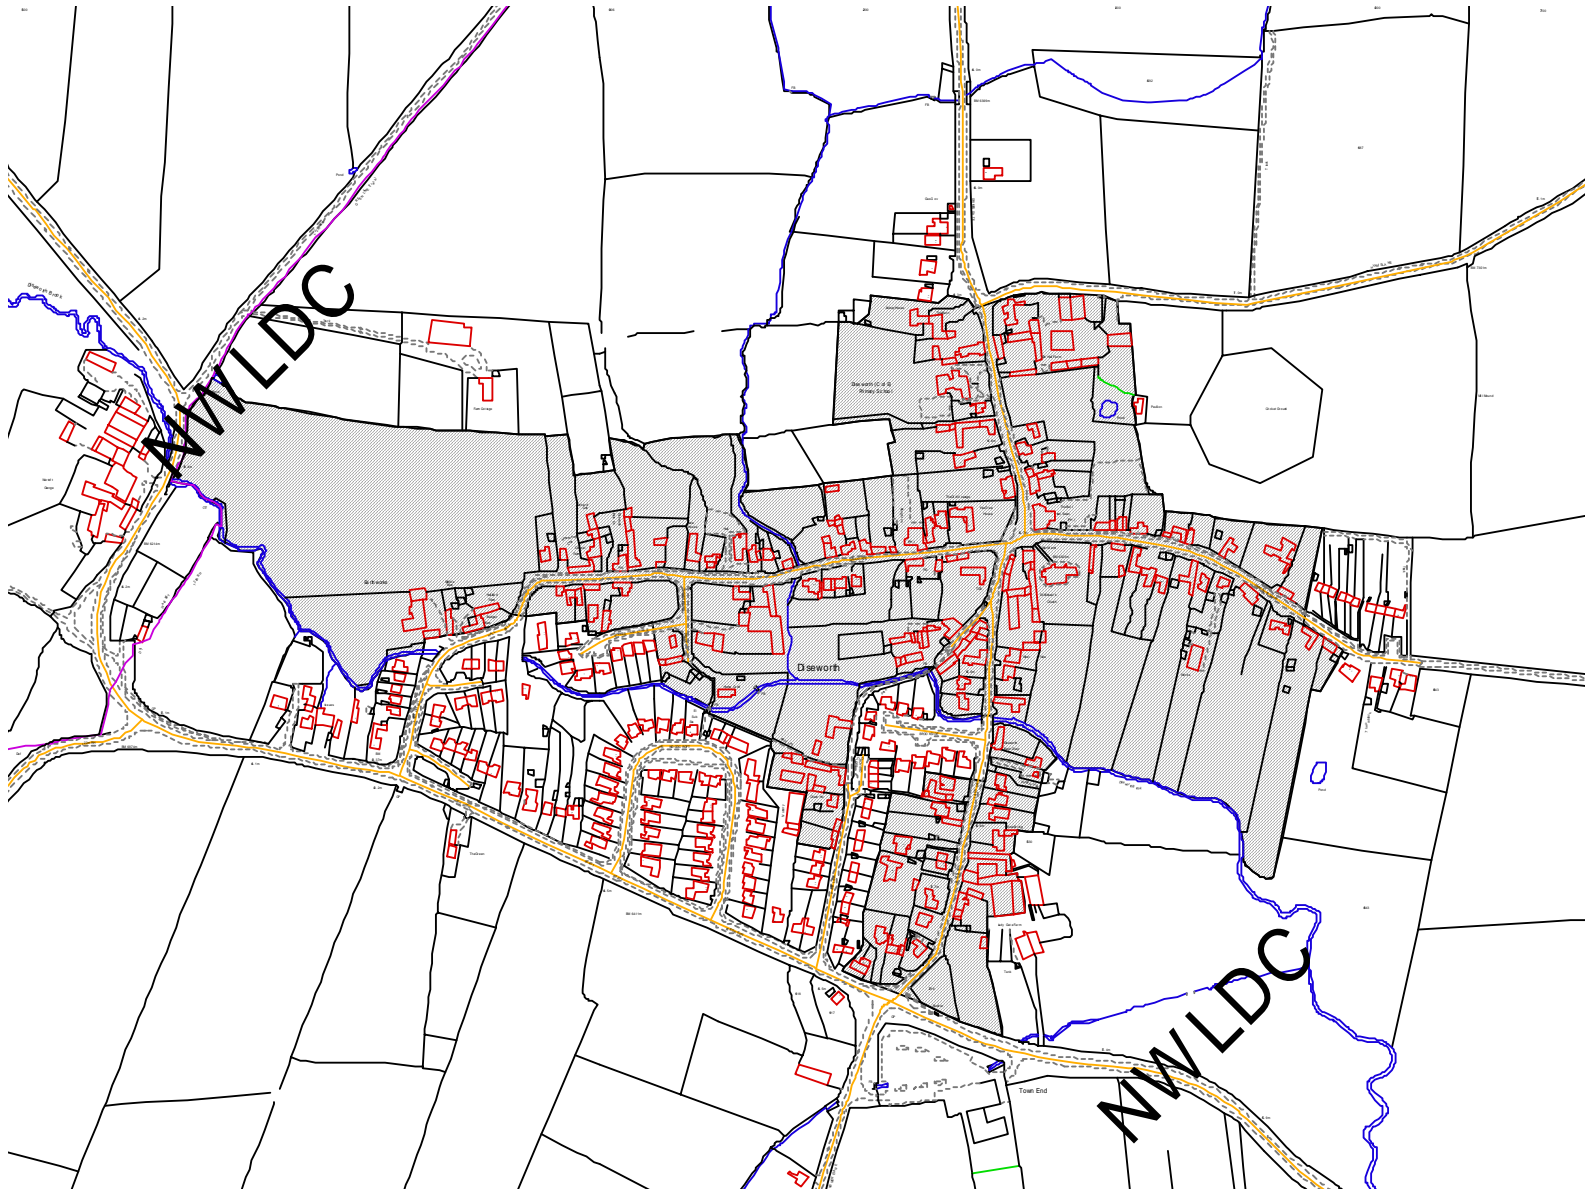

Diseworth Conservation Area

Key

 Conservation Area

0  0.2 Miles

North West Leicestershire District Council
Planning and Environment Division

Reproduction from Ordnance 1:1250 mapping
with permission of the Controller of HMSO
Crown Copyright. Unauthorised reproduction
infringes Crown Copyright and may lead to
prosecution or civil proceedings Licence No:
100019329