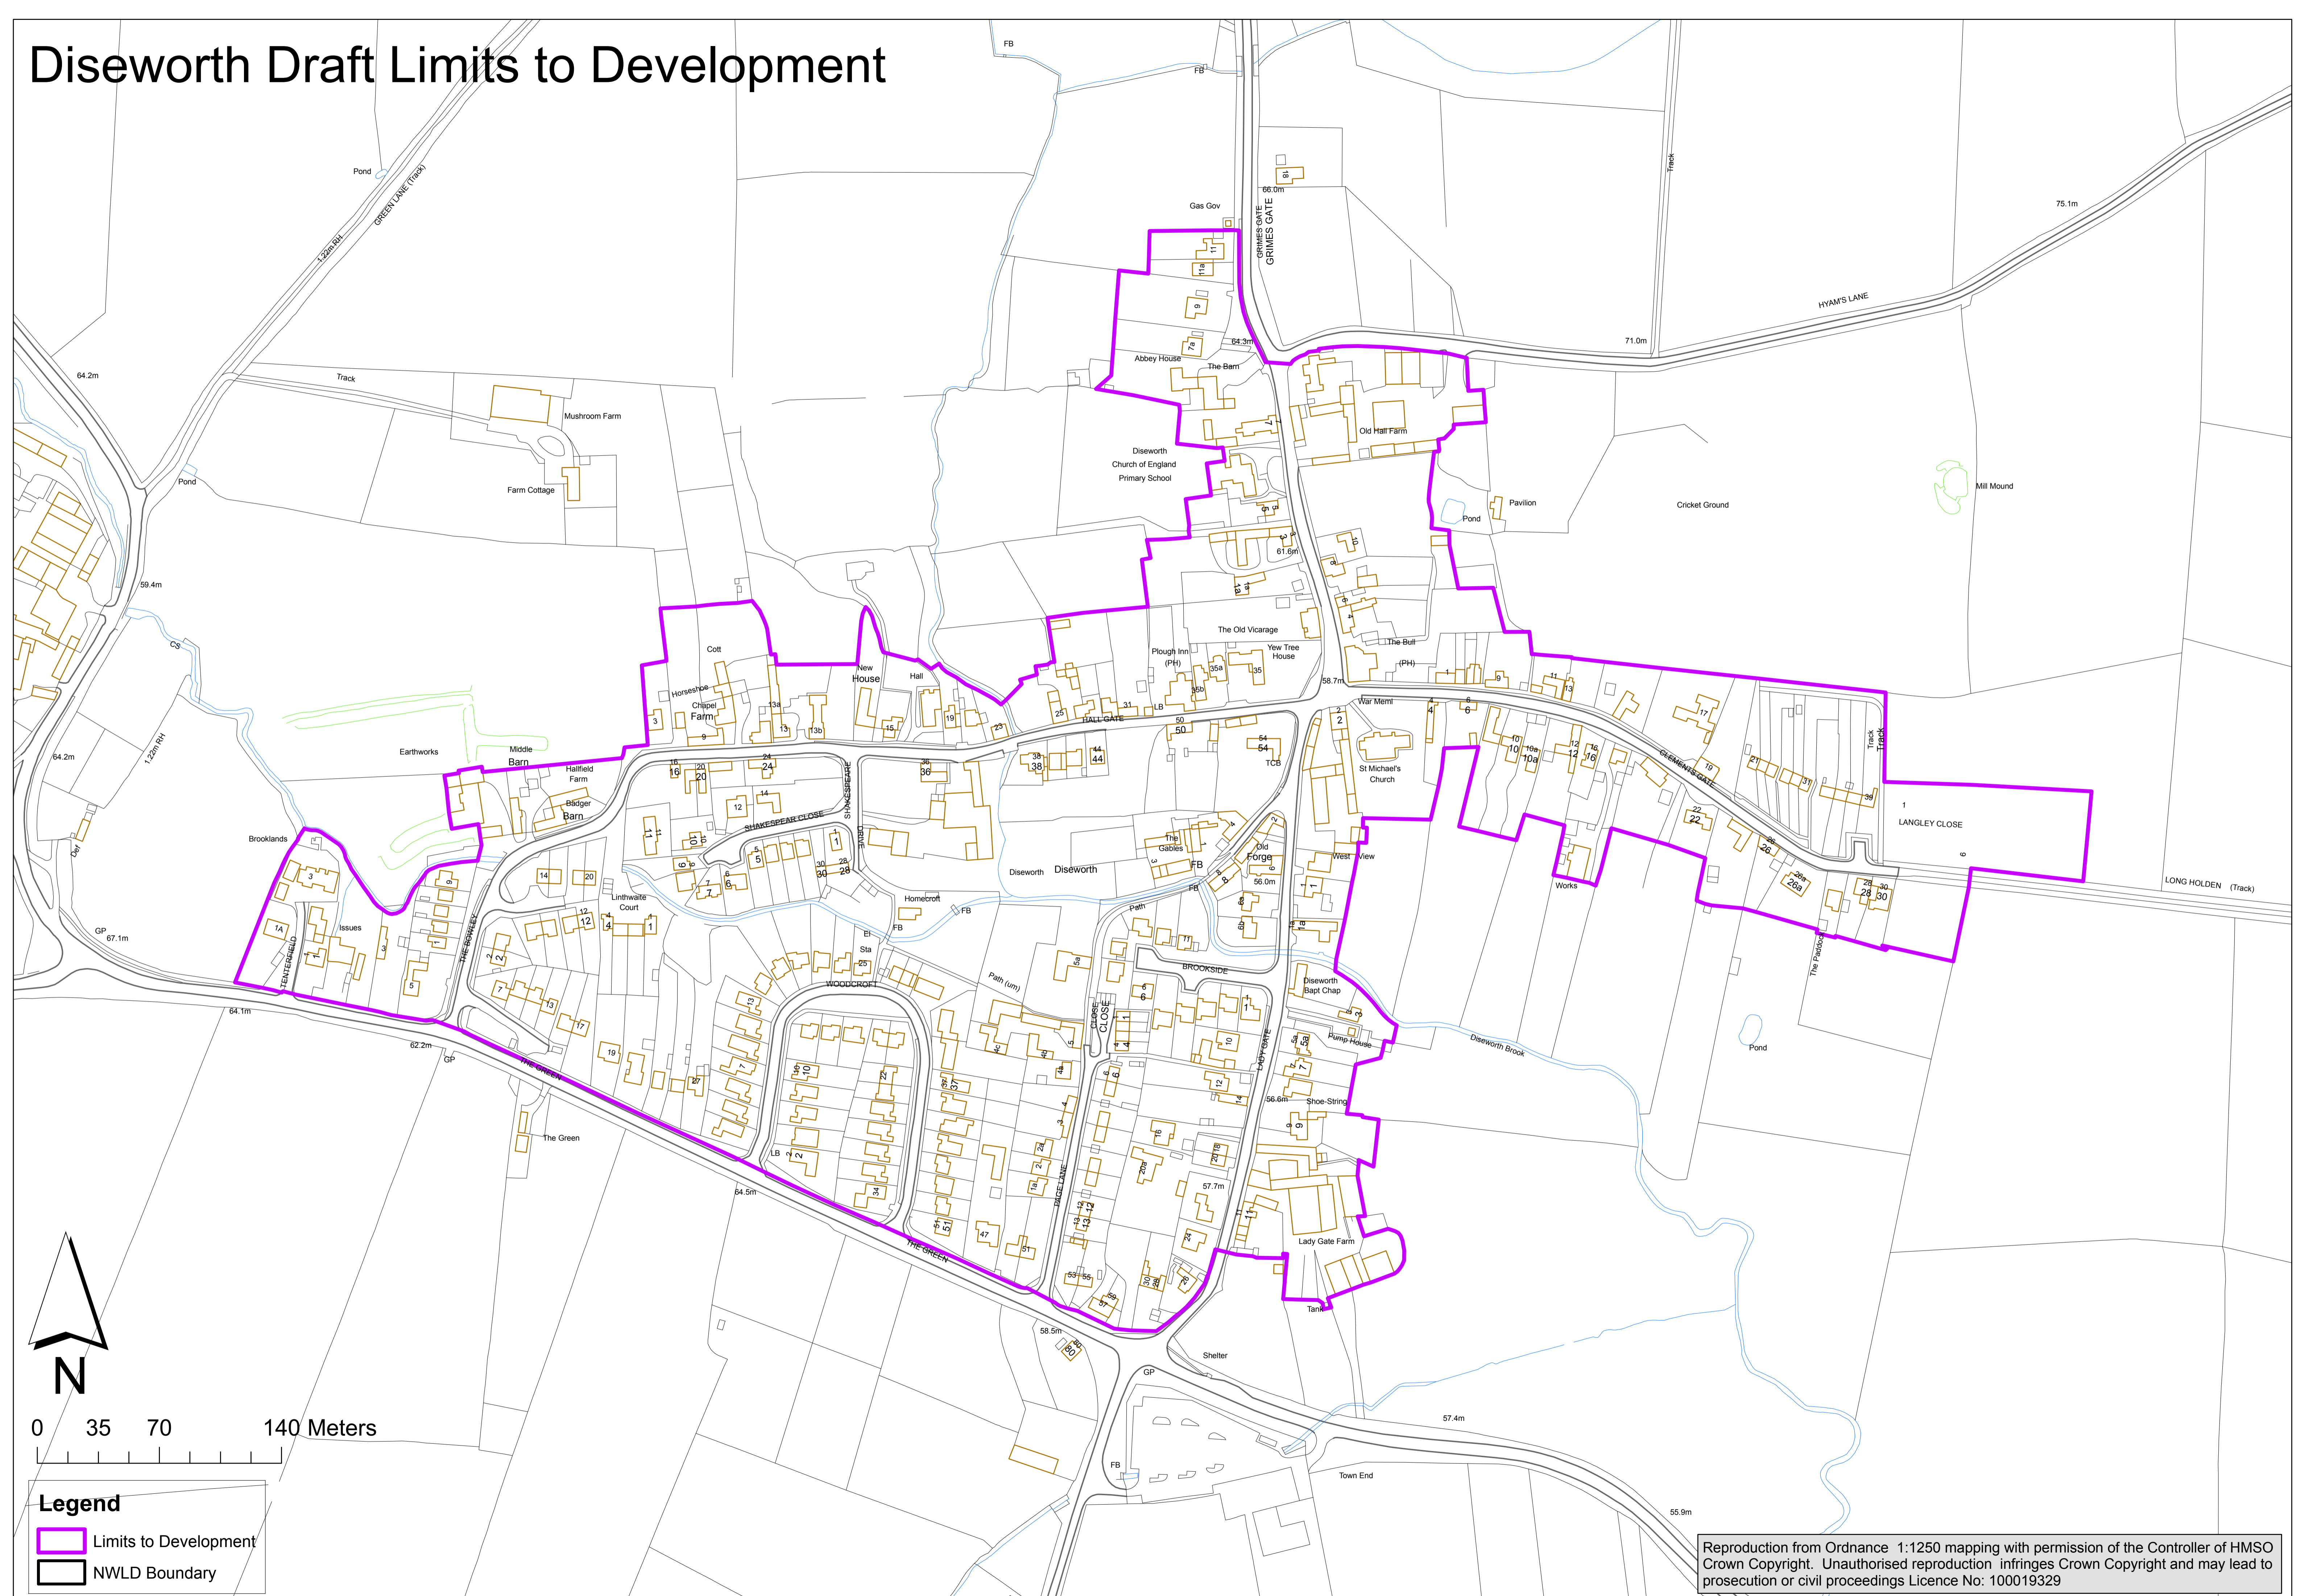

Diseworth Draft Limits to Development

Legend

- Limits to Development
- NWLD Boundary

Reproduction from Ordnance 1:1250 mapping with permission of the Controller of HMSO Crown Copyright. Unauthorised reproduction infringes Crown Copyright and may lead to prosecution or civil proceedings Licence No: 100019329