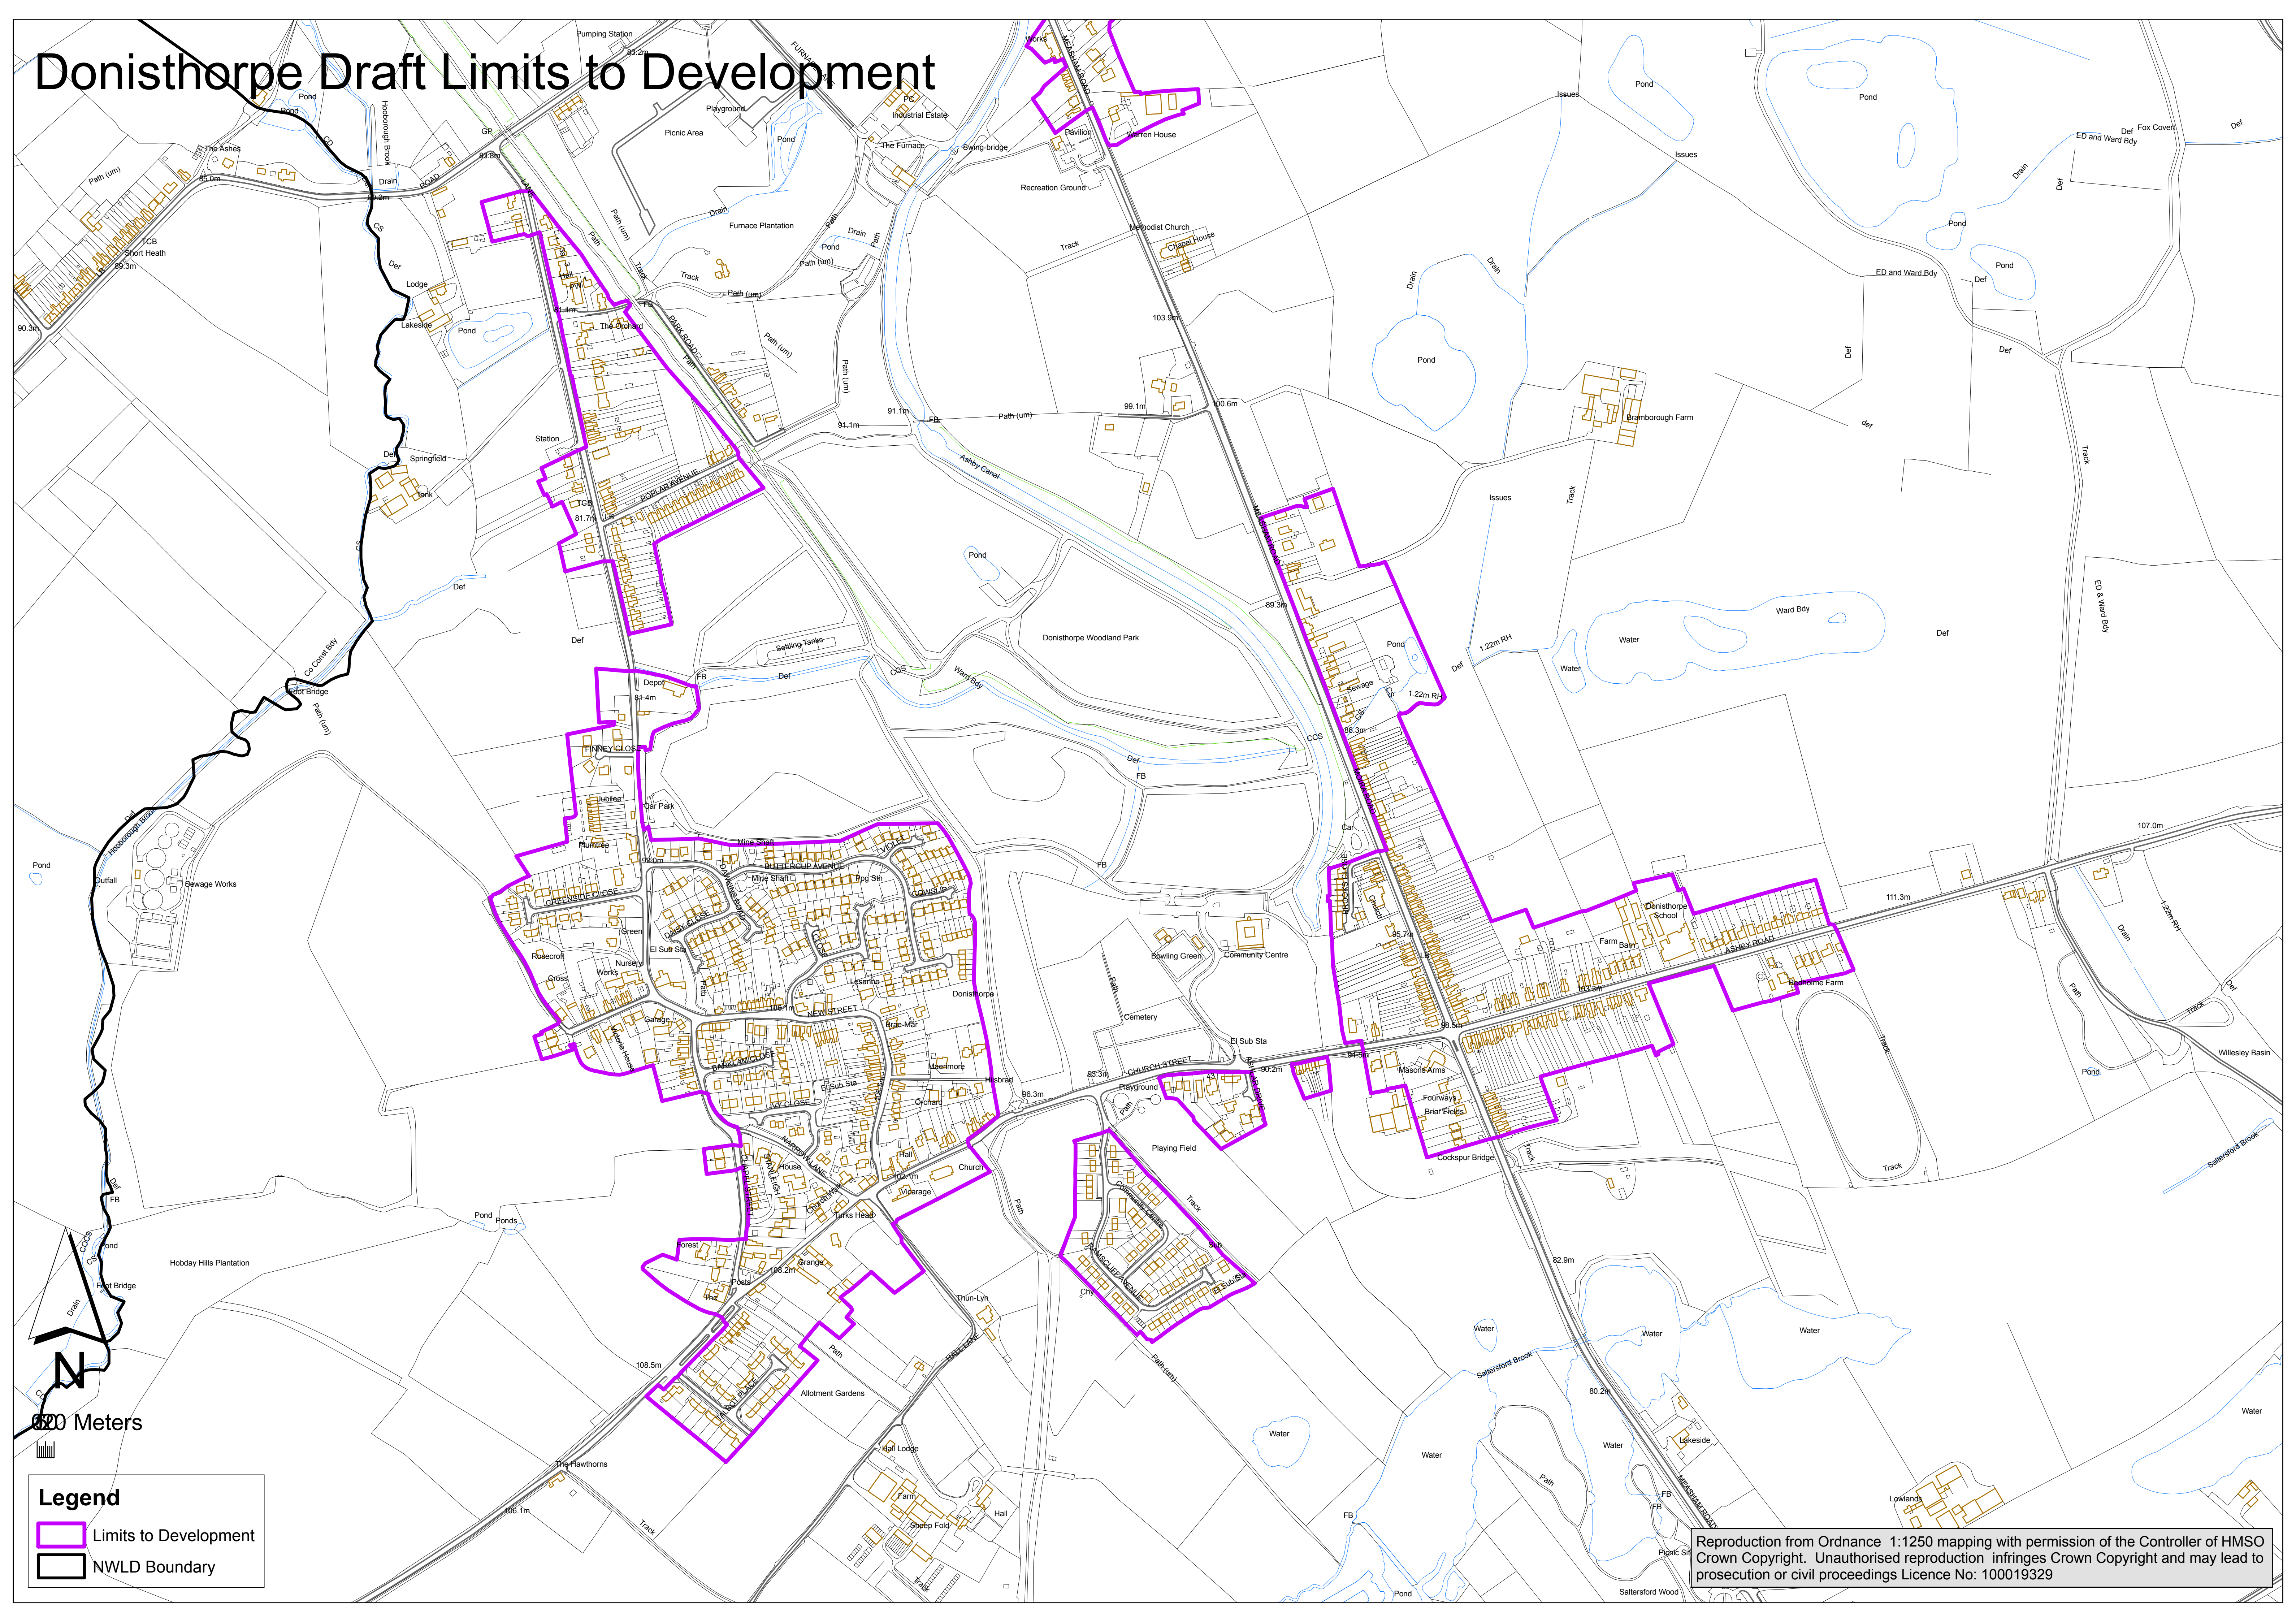

Donisthorpe Draft Limits to Development

Legend

-  Limits to Development
-  NWLD Boundary

Reproduction from Ordnance 1:1250 mapping with permission of the Controller of HMSO Crown Copyright. Unauthorised reproduction infringes Crown Copyright and may lead to prosecution or civil proceedings Licence No: 100019329