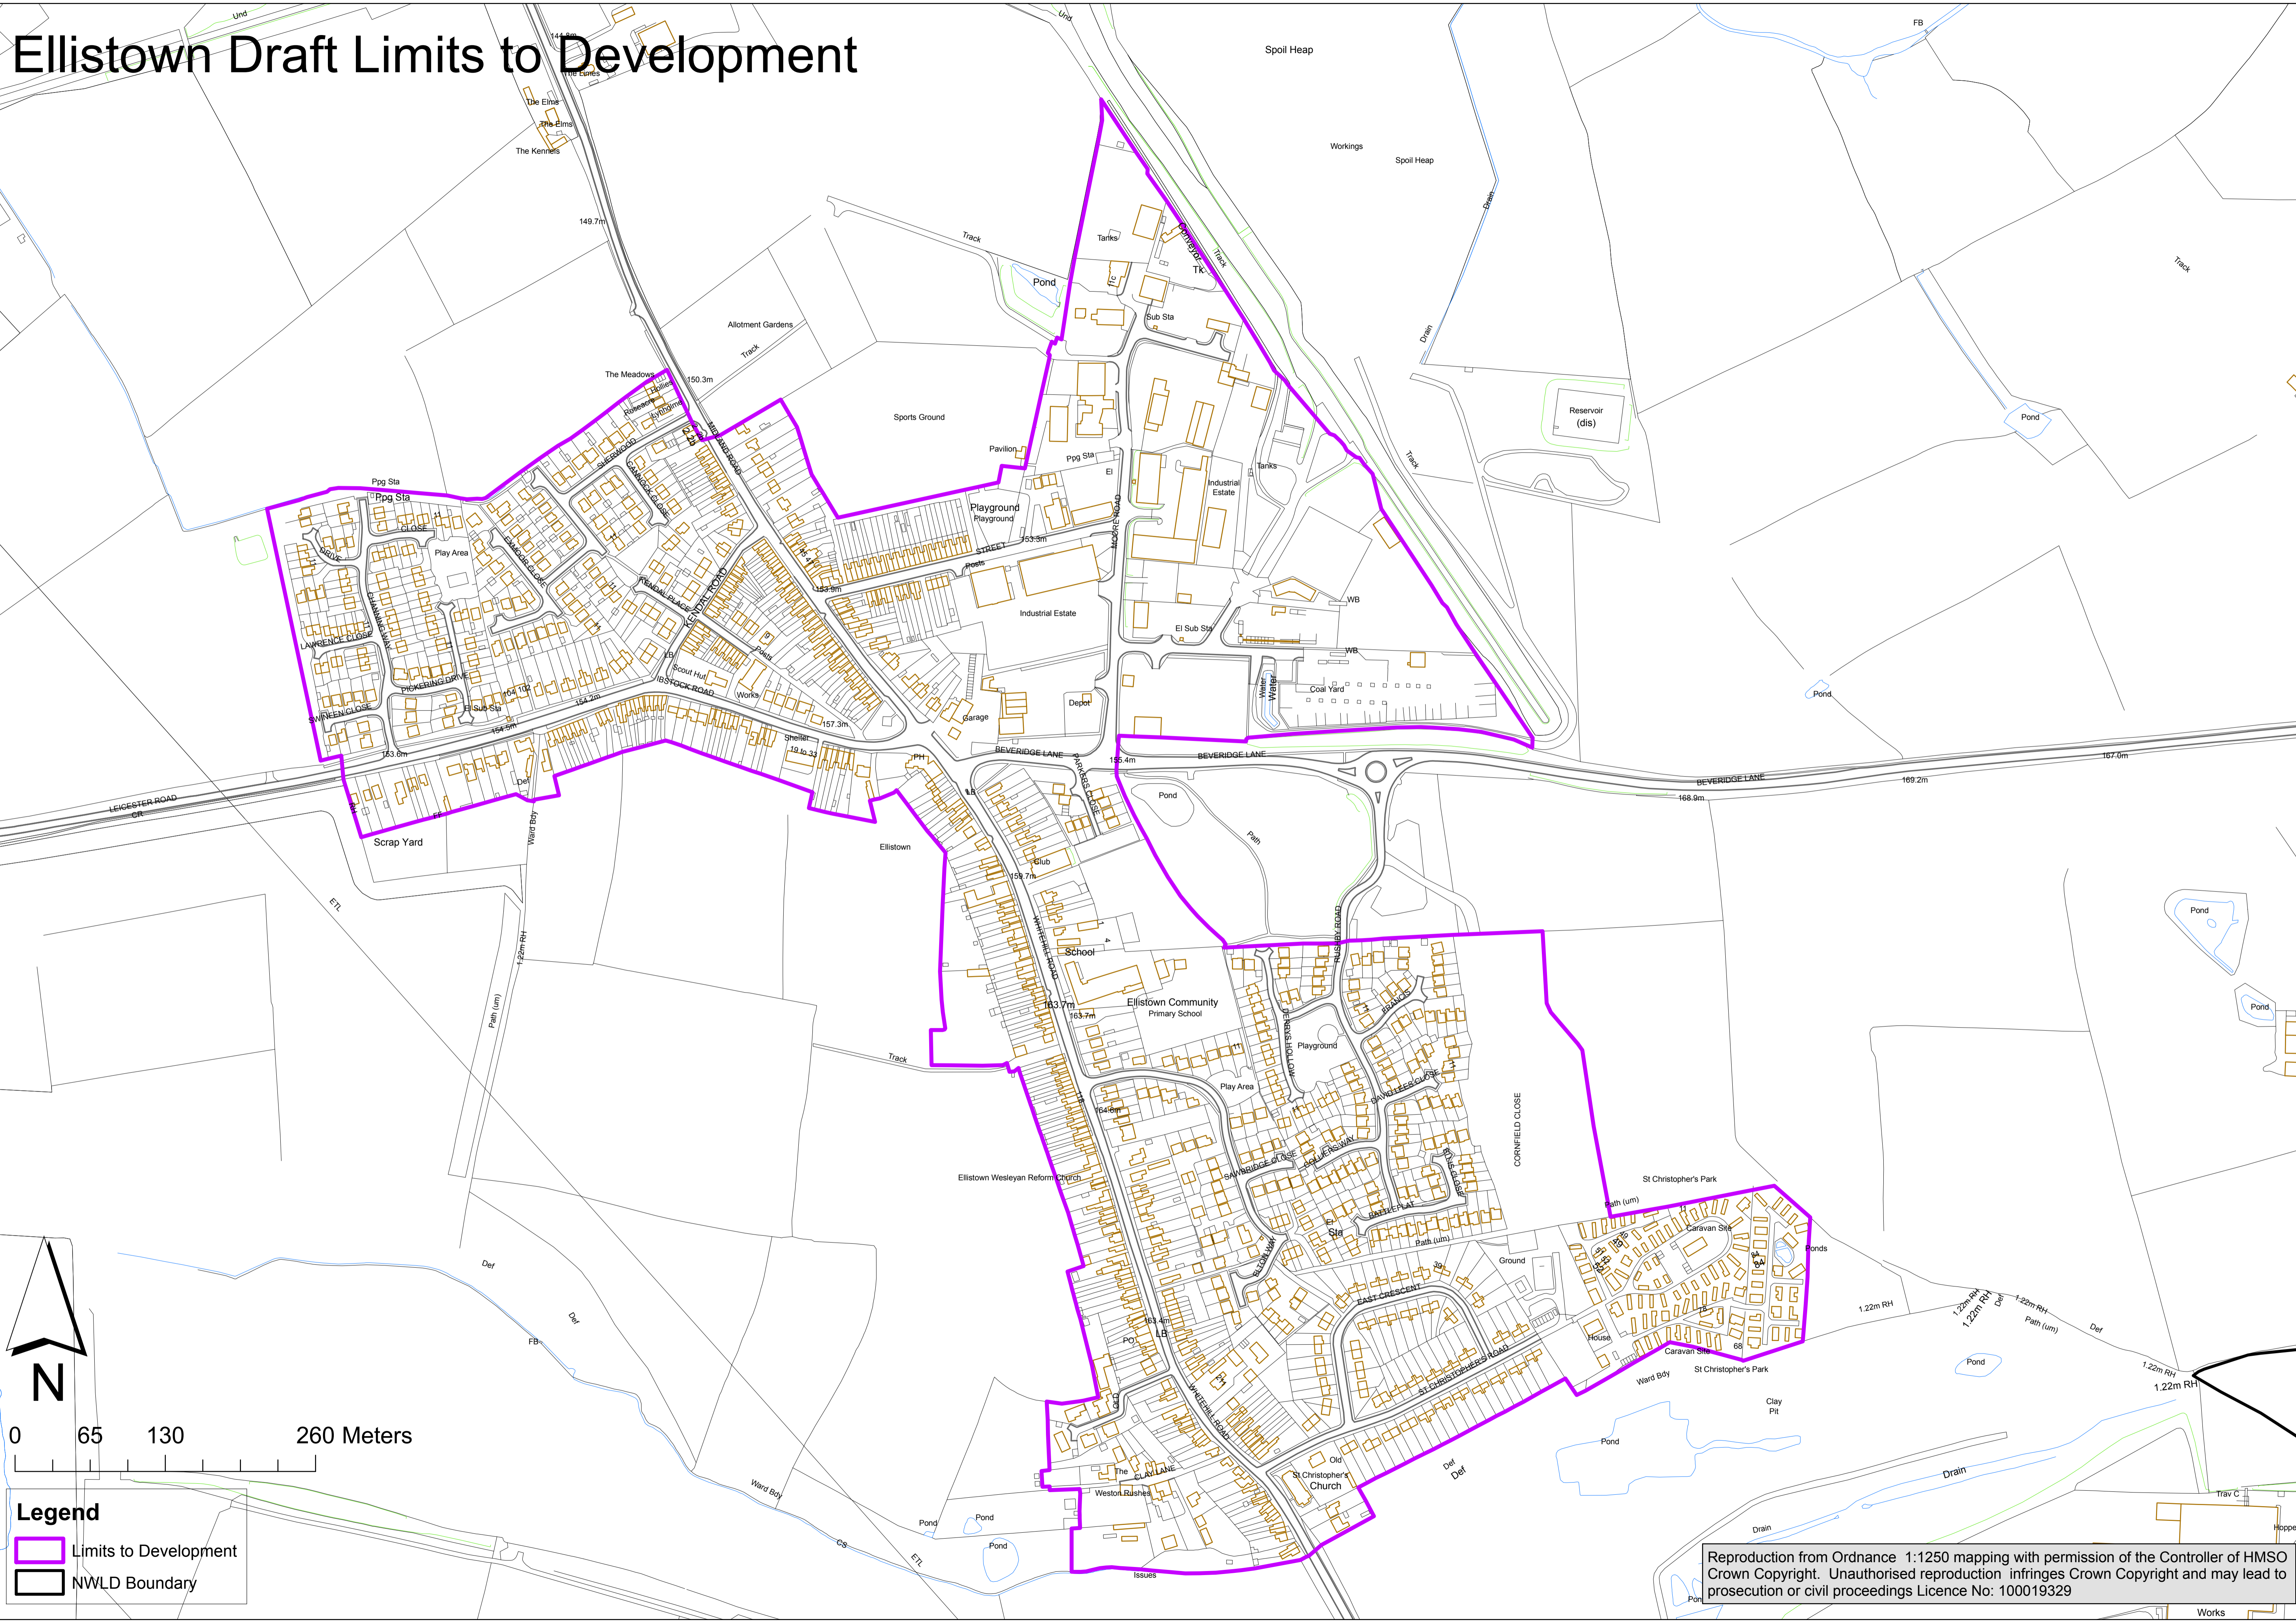

Ellistown Draft Limits to Development

Legend

- Limits to Development
- NWLD Boundary

Reproduction from Ordnance 1:1250 mapping with permission of the Controller of HMSO Crown Copyright. Unauthorised reproduction infringes Crown Copyright and may lead to prosecution or civil proceedings Licence No: 100019329