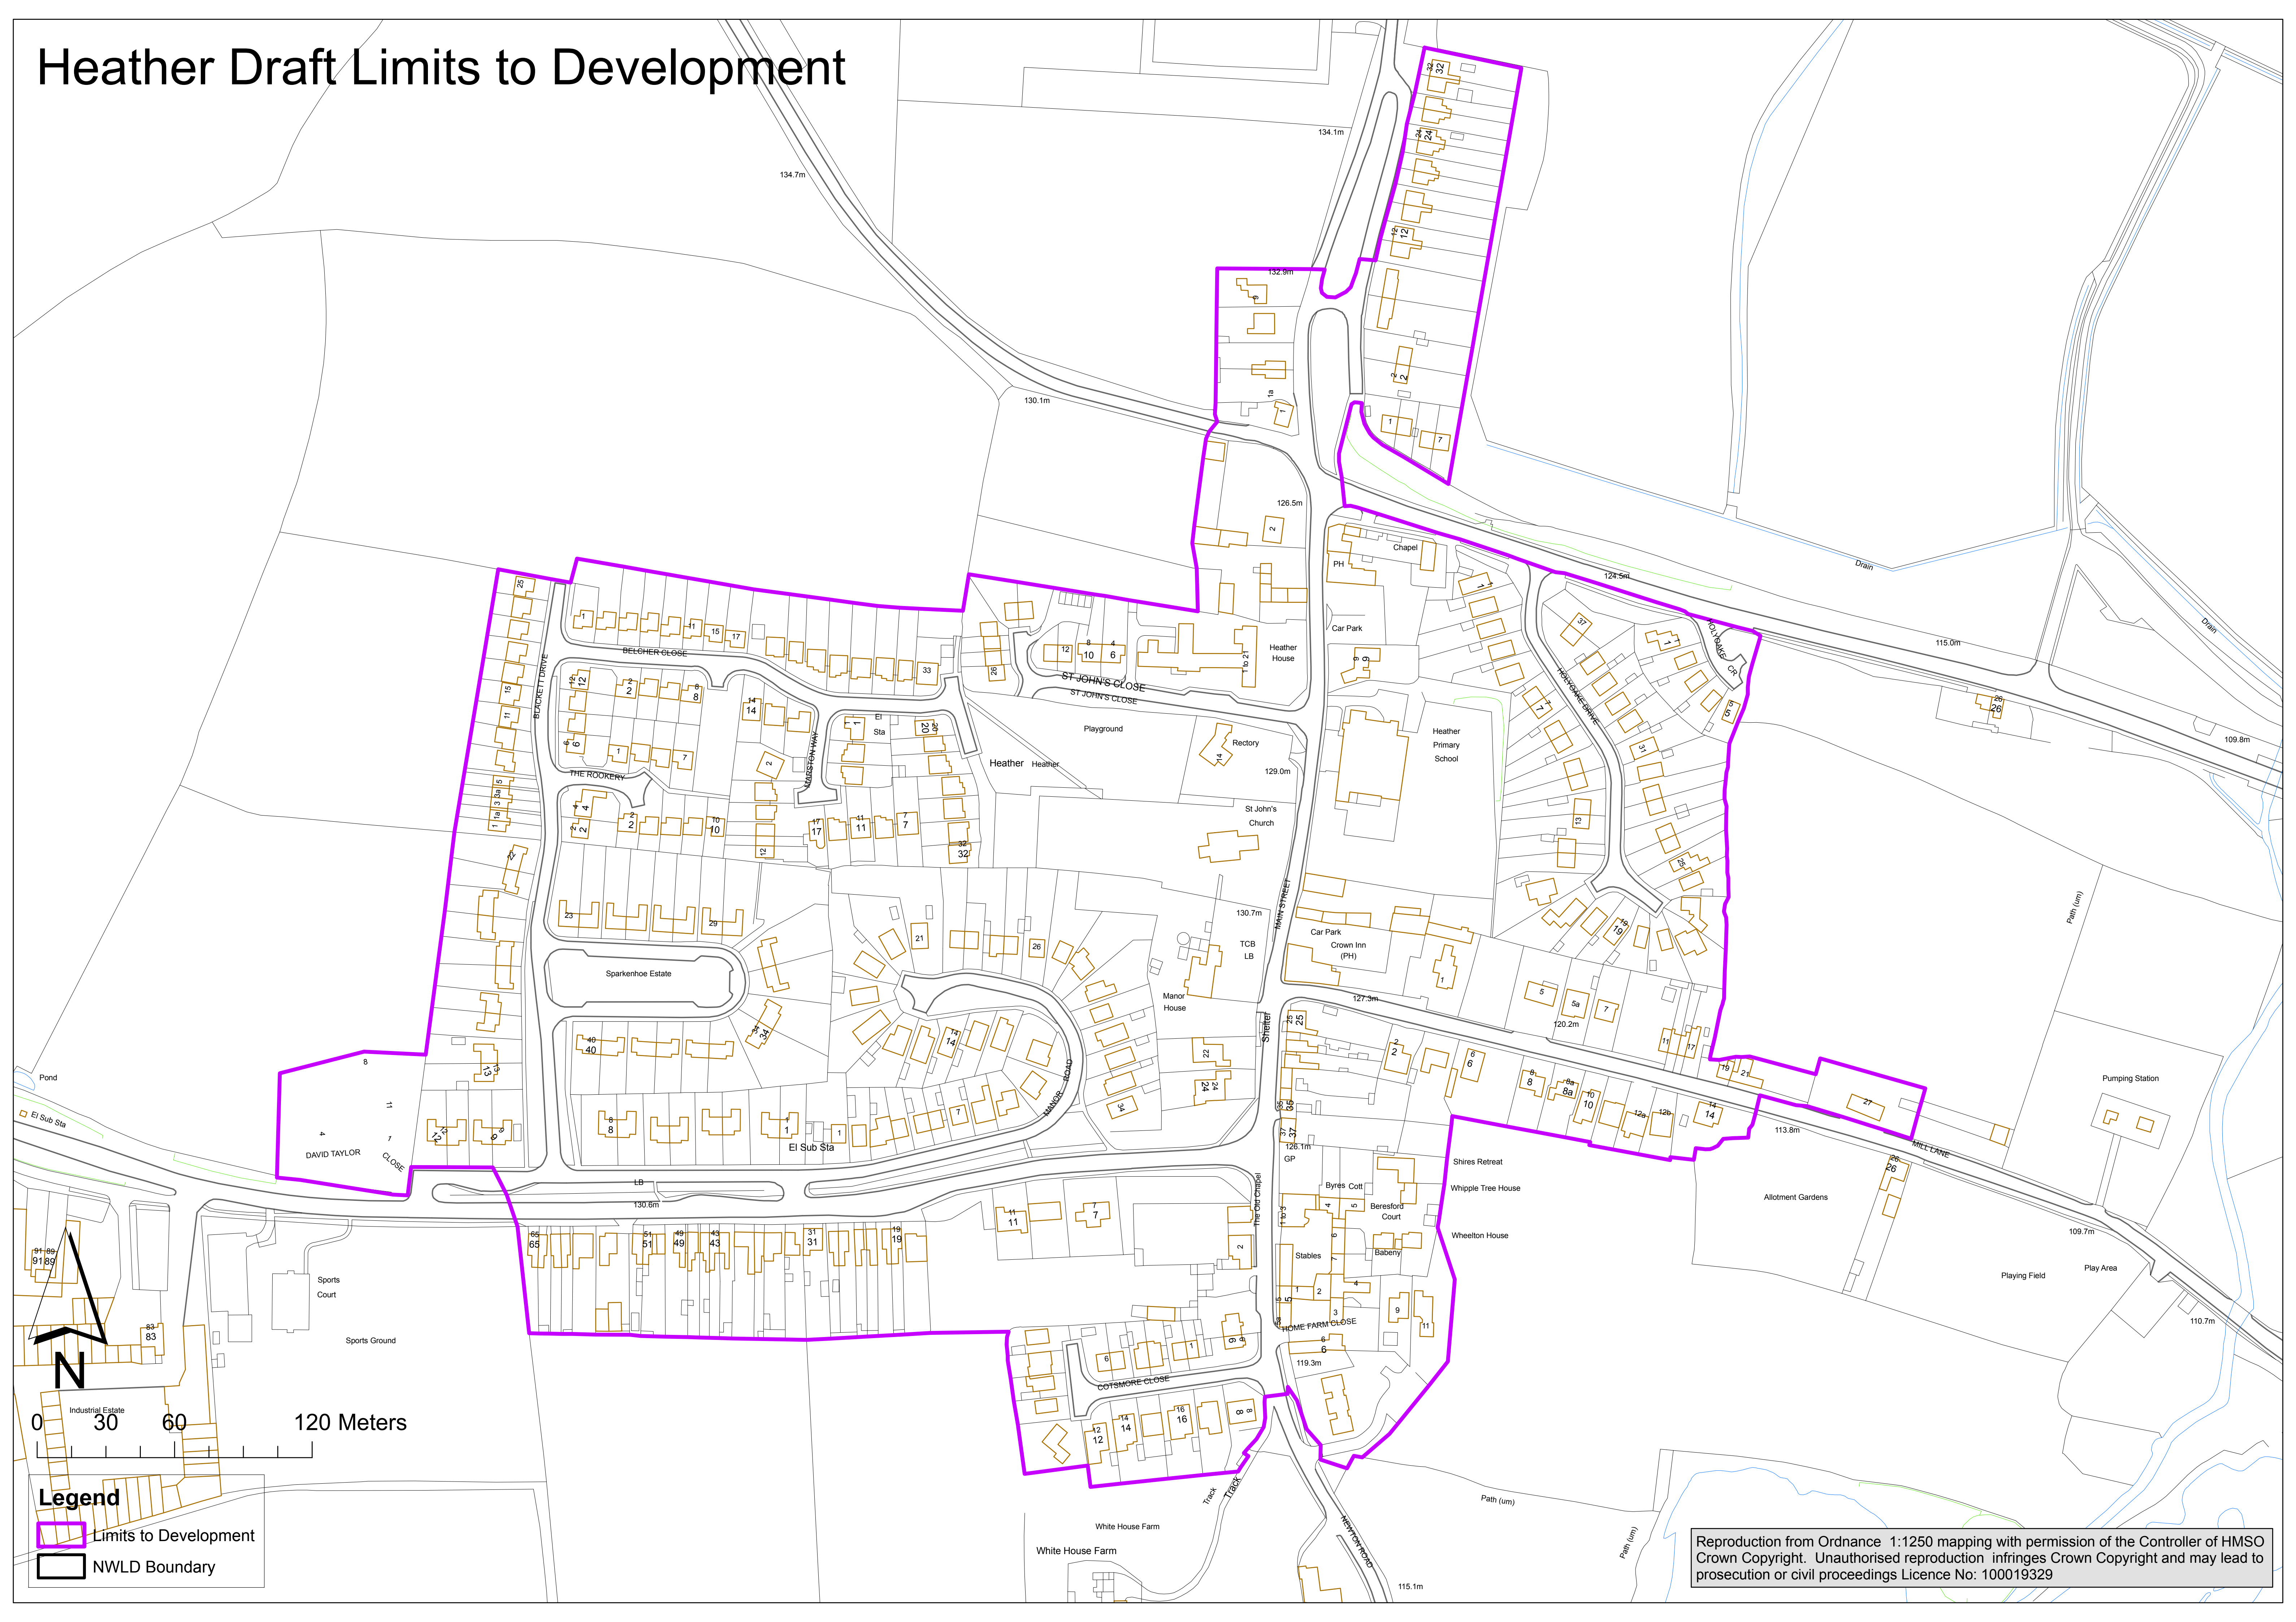

# Heather Draft Limits to Development

**Legend**

- Limits to Development
- NWLD Boundary

Reproduction from Ordnance 1:1250 mapping with permission of the Controller of HMSO Crown Copyright. Unauthorised reproduction infringes Crown Copyright and may lead to prosecution or civil proceedings Licence No: 100019329