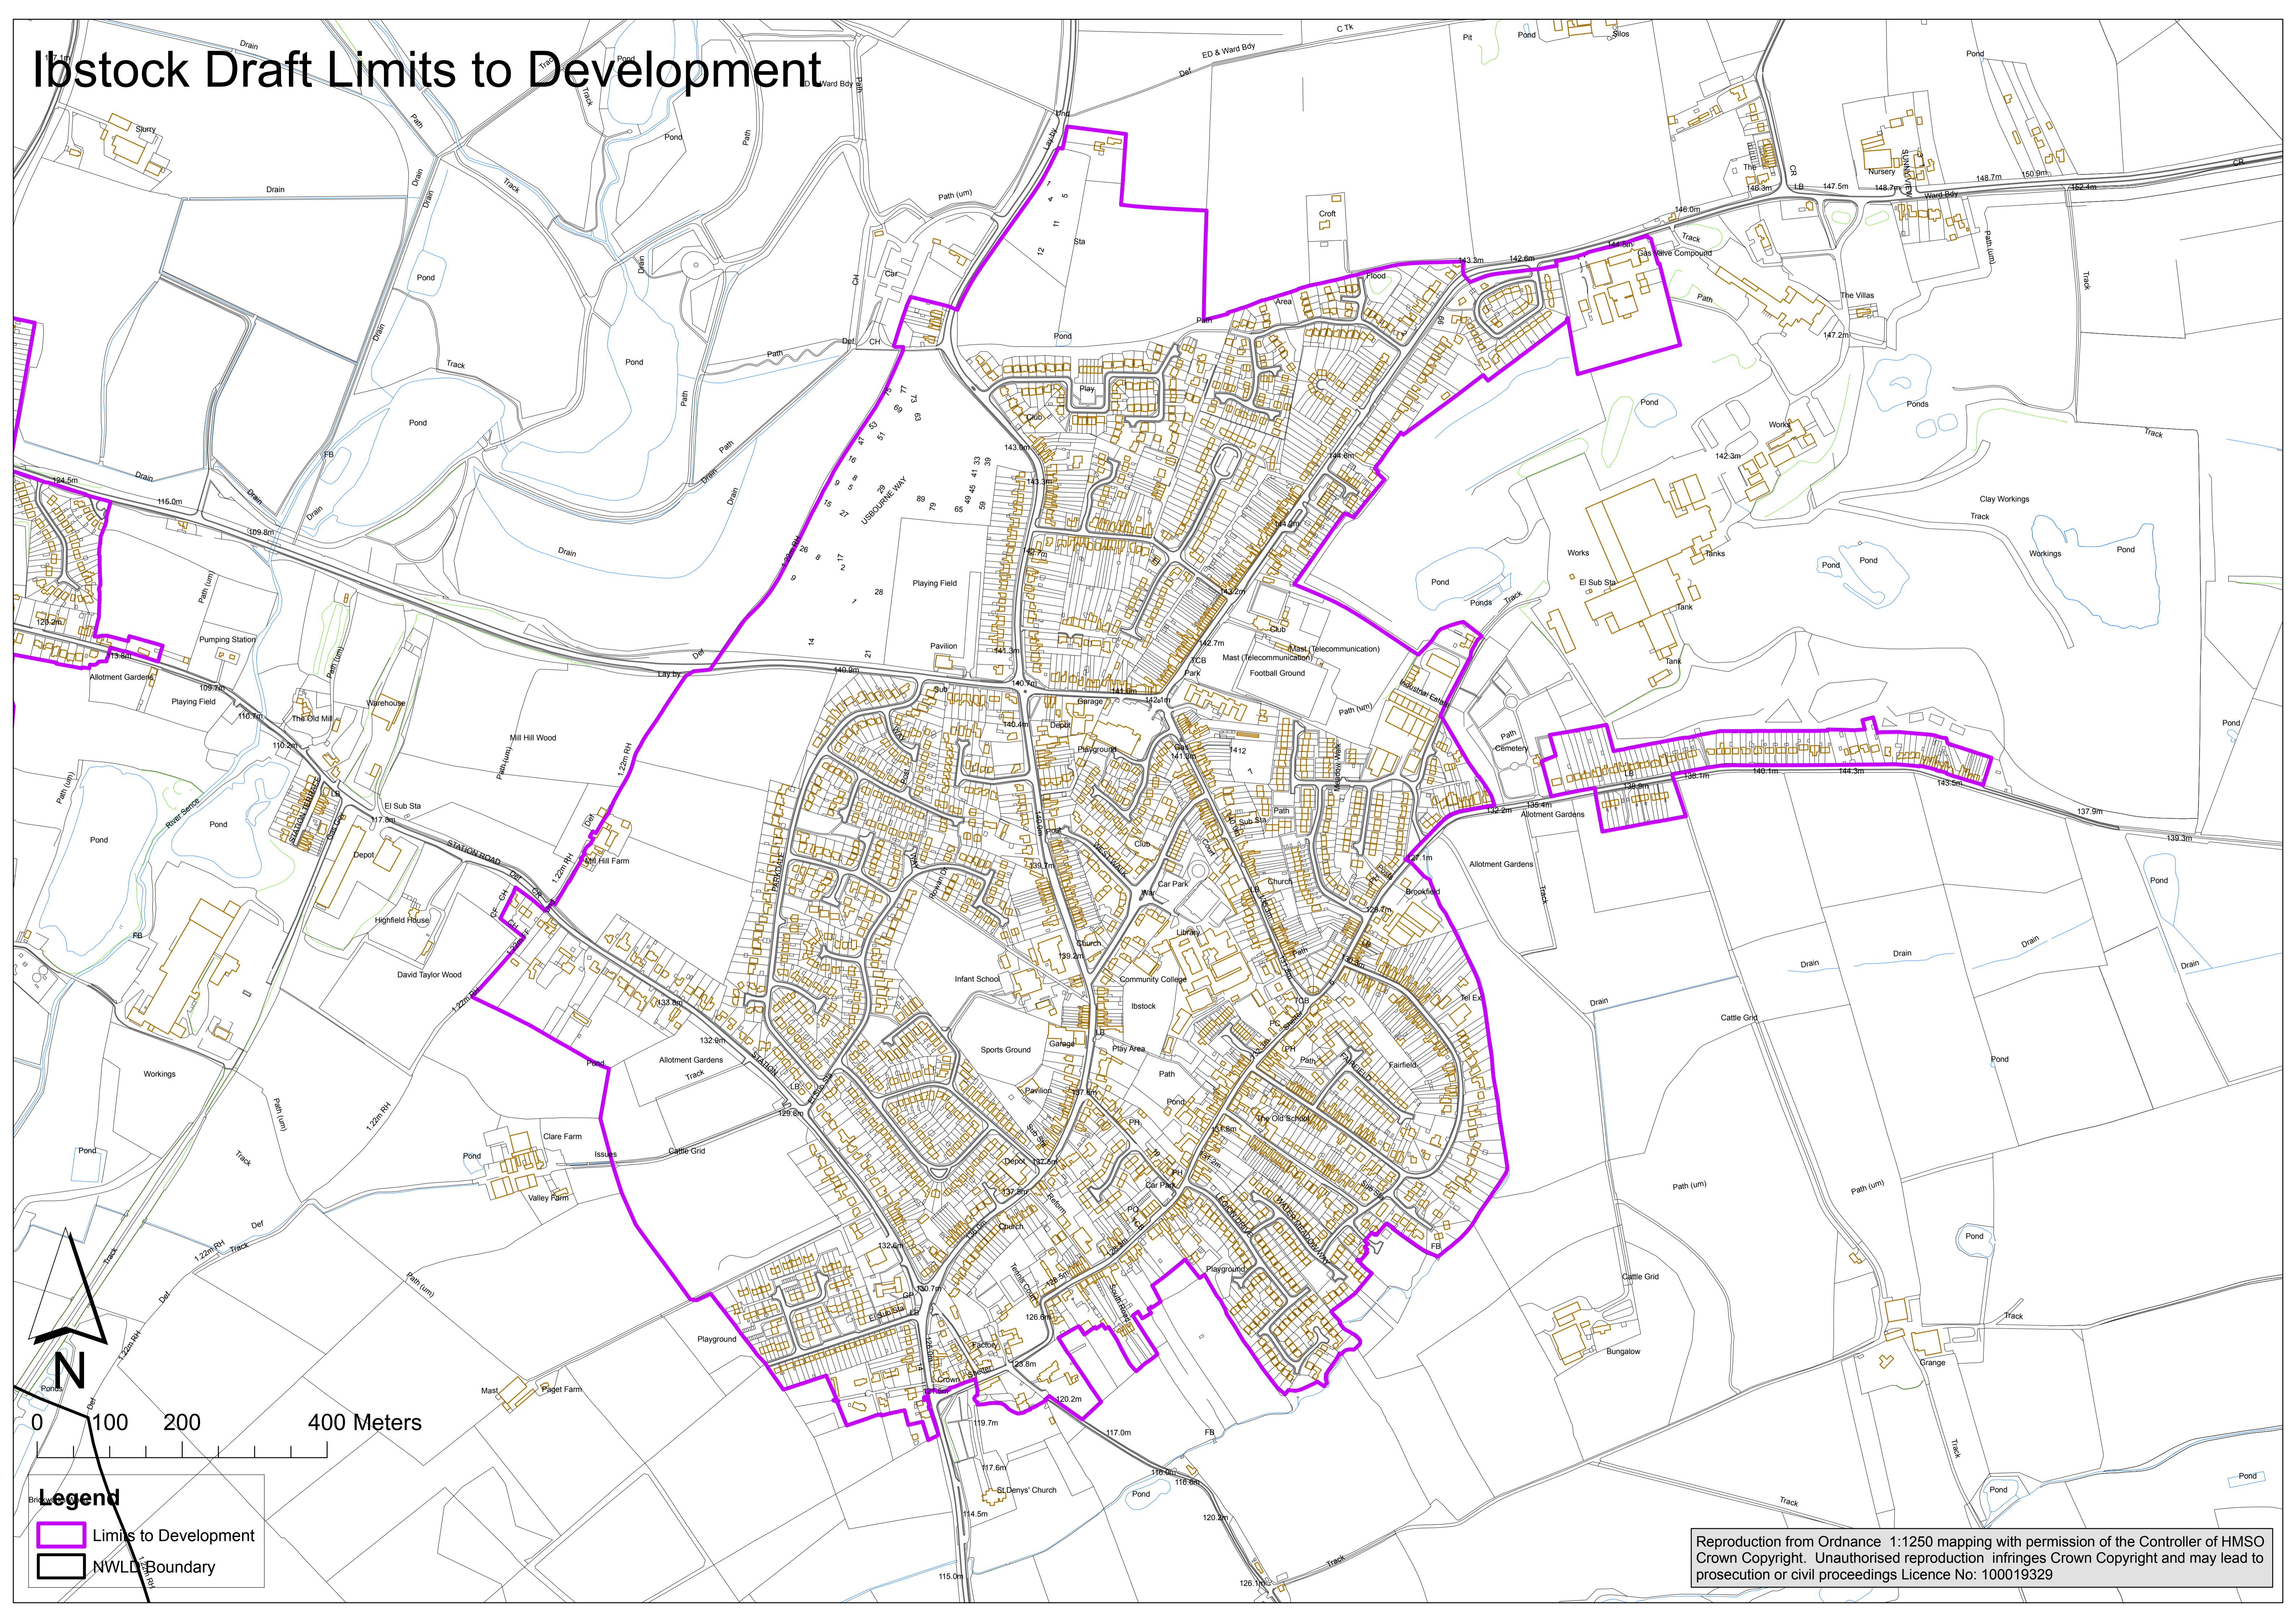

Ibstock Draft Limits to Development

Legend

-  Limits to Development
-  NWLD Boundary

Reproduction from Ordnance 1:1250 mapping with permission of the Controller of HMSO Crown Copyright. Unauthorised reproduction infringes Crown Copyright and may lead to prosecution or civil proceedings Licence No: 100019329