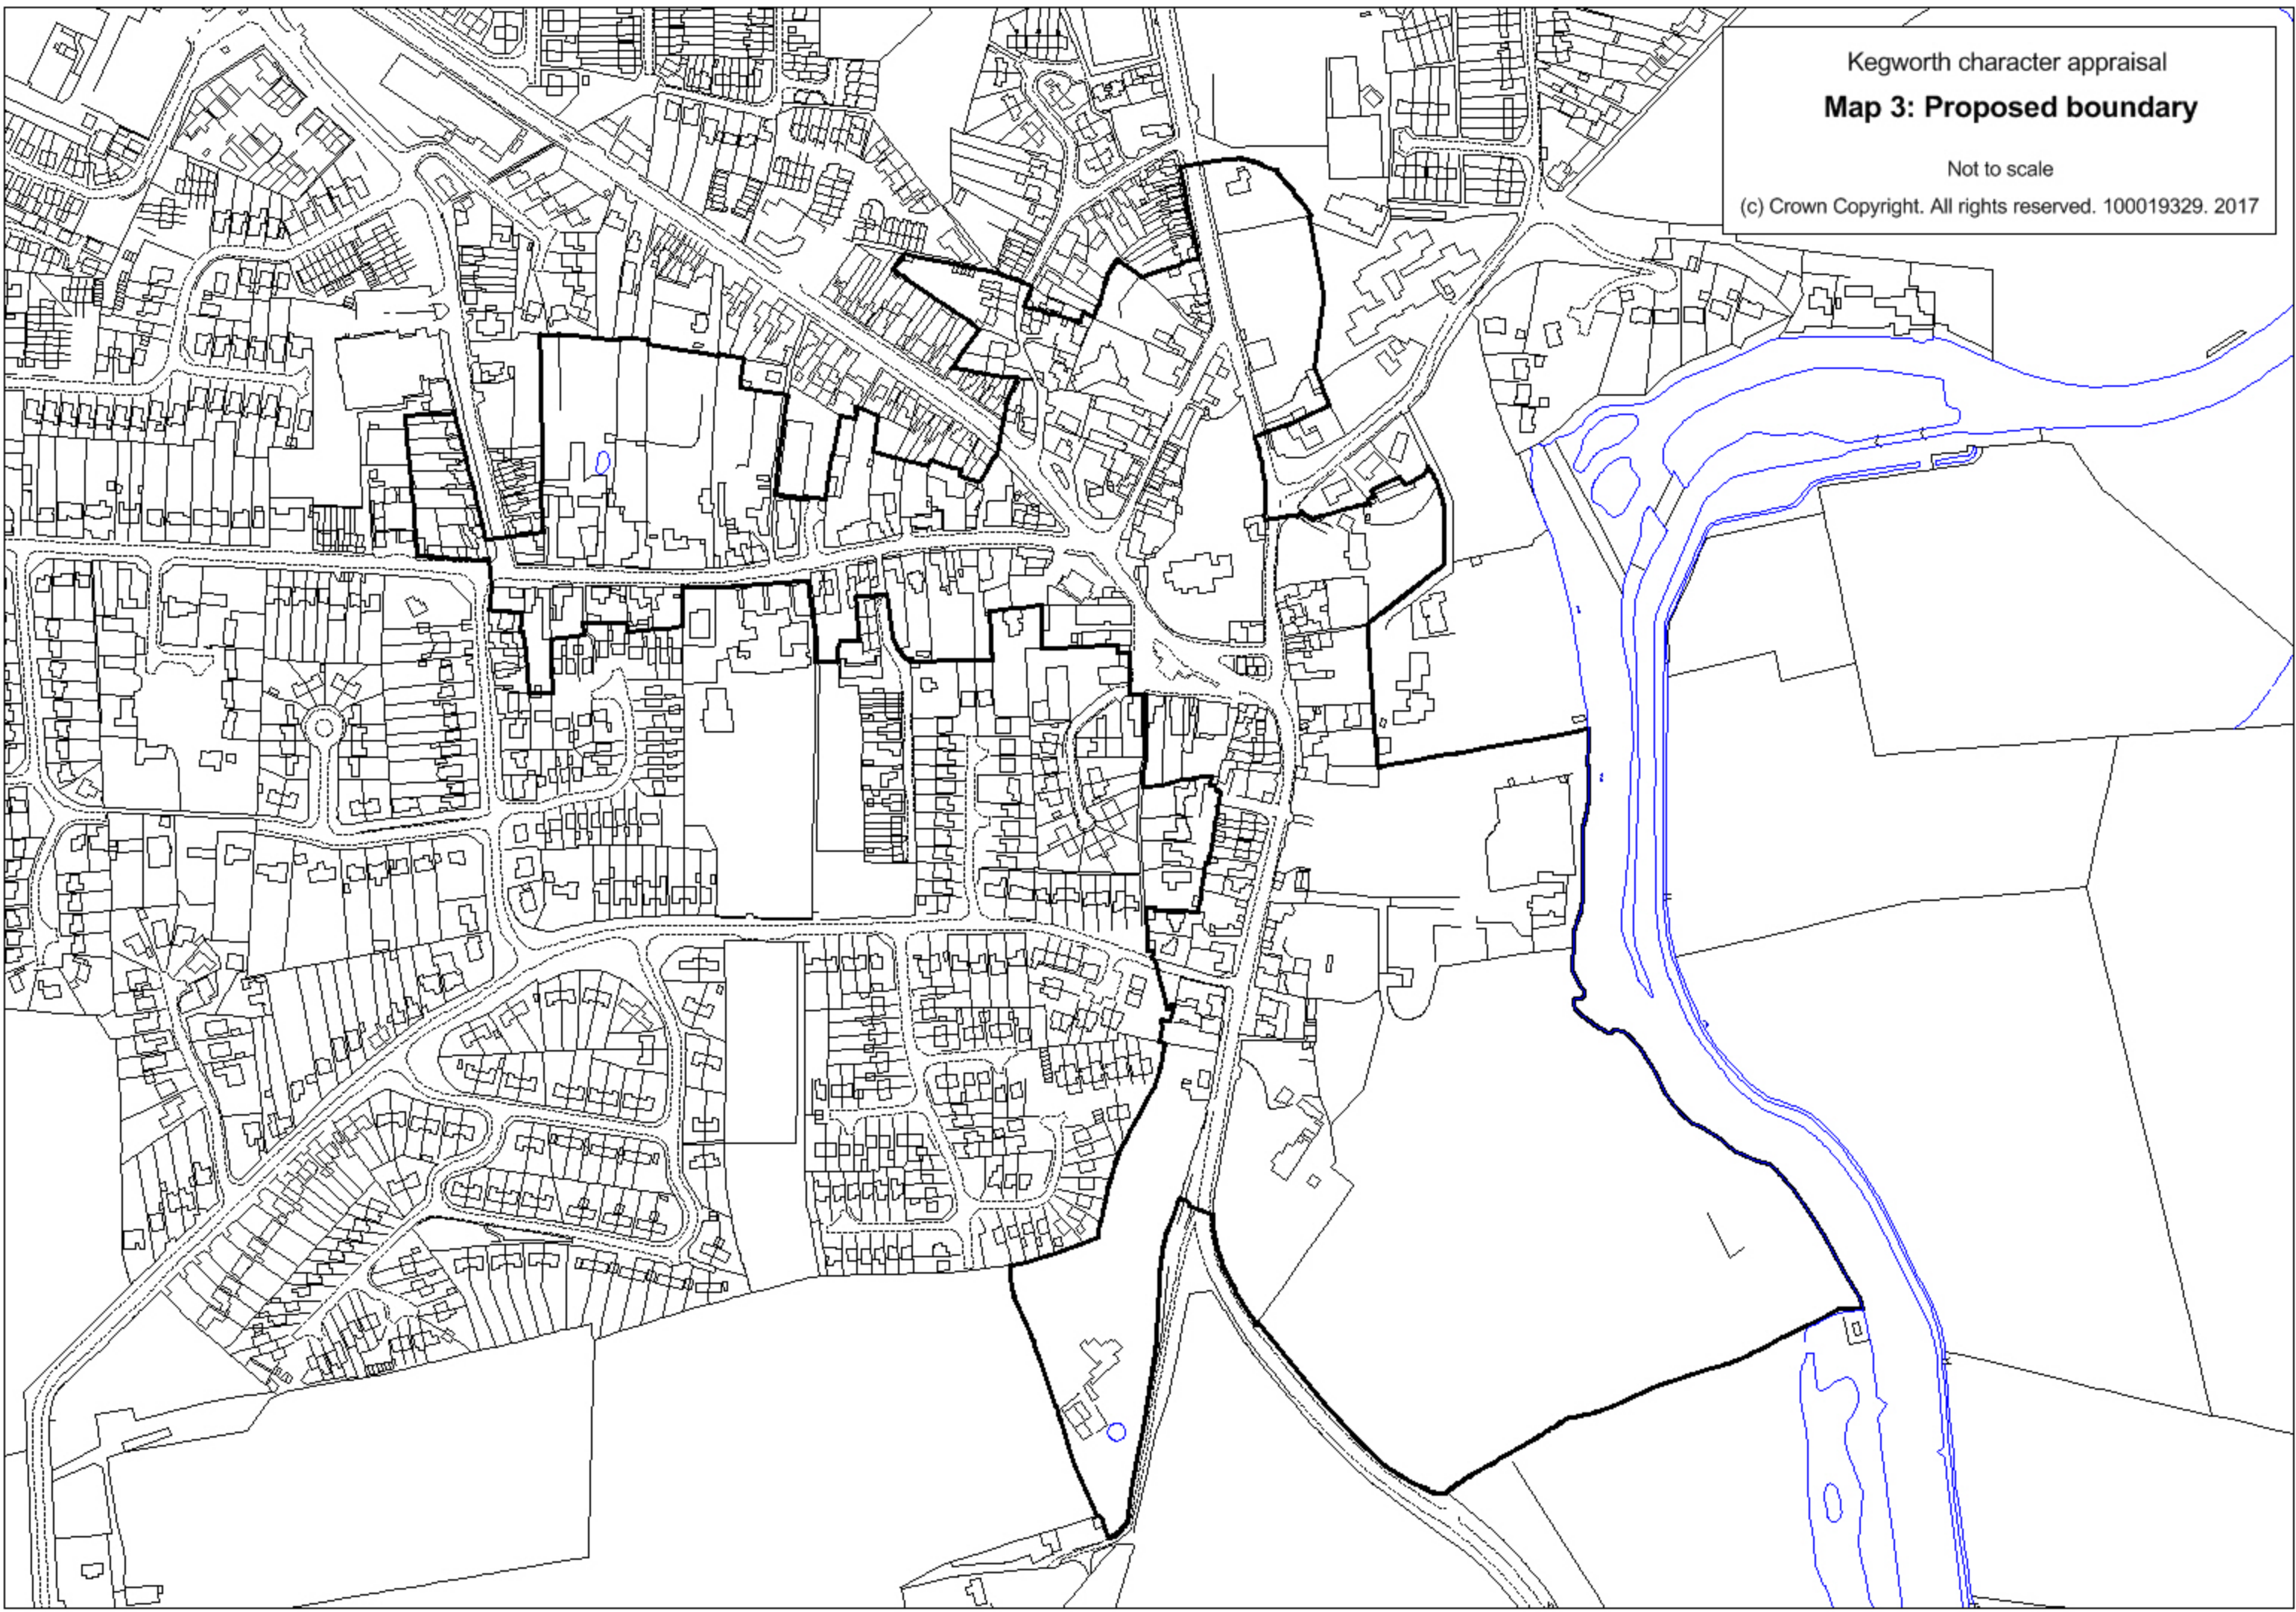

Kegworth character appraisal
Map 1: Historic development

Not to scale

(c) Crown Copyright. All rights reserved. 100019329. 2017

Development phases

- Deserted
- Pre 1774
- Pre 1884
- Post 1884

Kegworth character appraisal

Map 2: Redevelopment

Not to scale

(c) Crown Copyright. All rights reserved. 100019329. 2017

Kegworth character appraisal

Map 3: Proposed boundary

Not to scale

(c) Crown Copyright. All rights reserved. 100019329. 2017

Kegworth character appraisal
Map 4: Character zones

Not to scale

(c) Crown Copyright. All rights reserved. 100019329. 2017

- Character zones**
- Built up areas
 - Open spaces
 - Opportunities