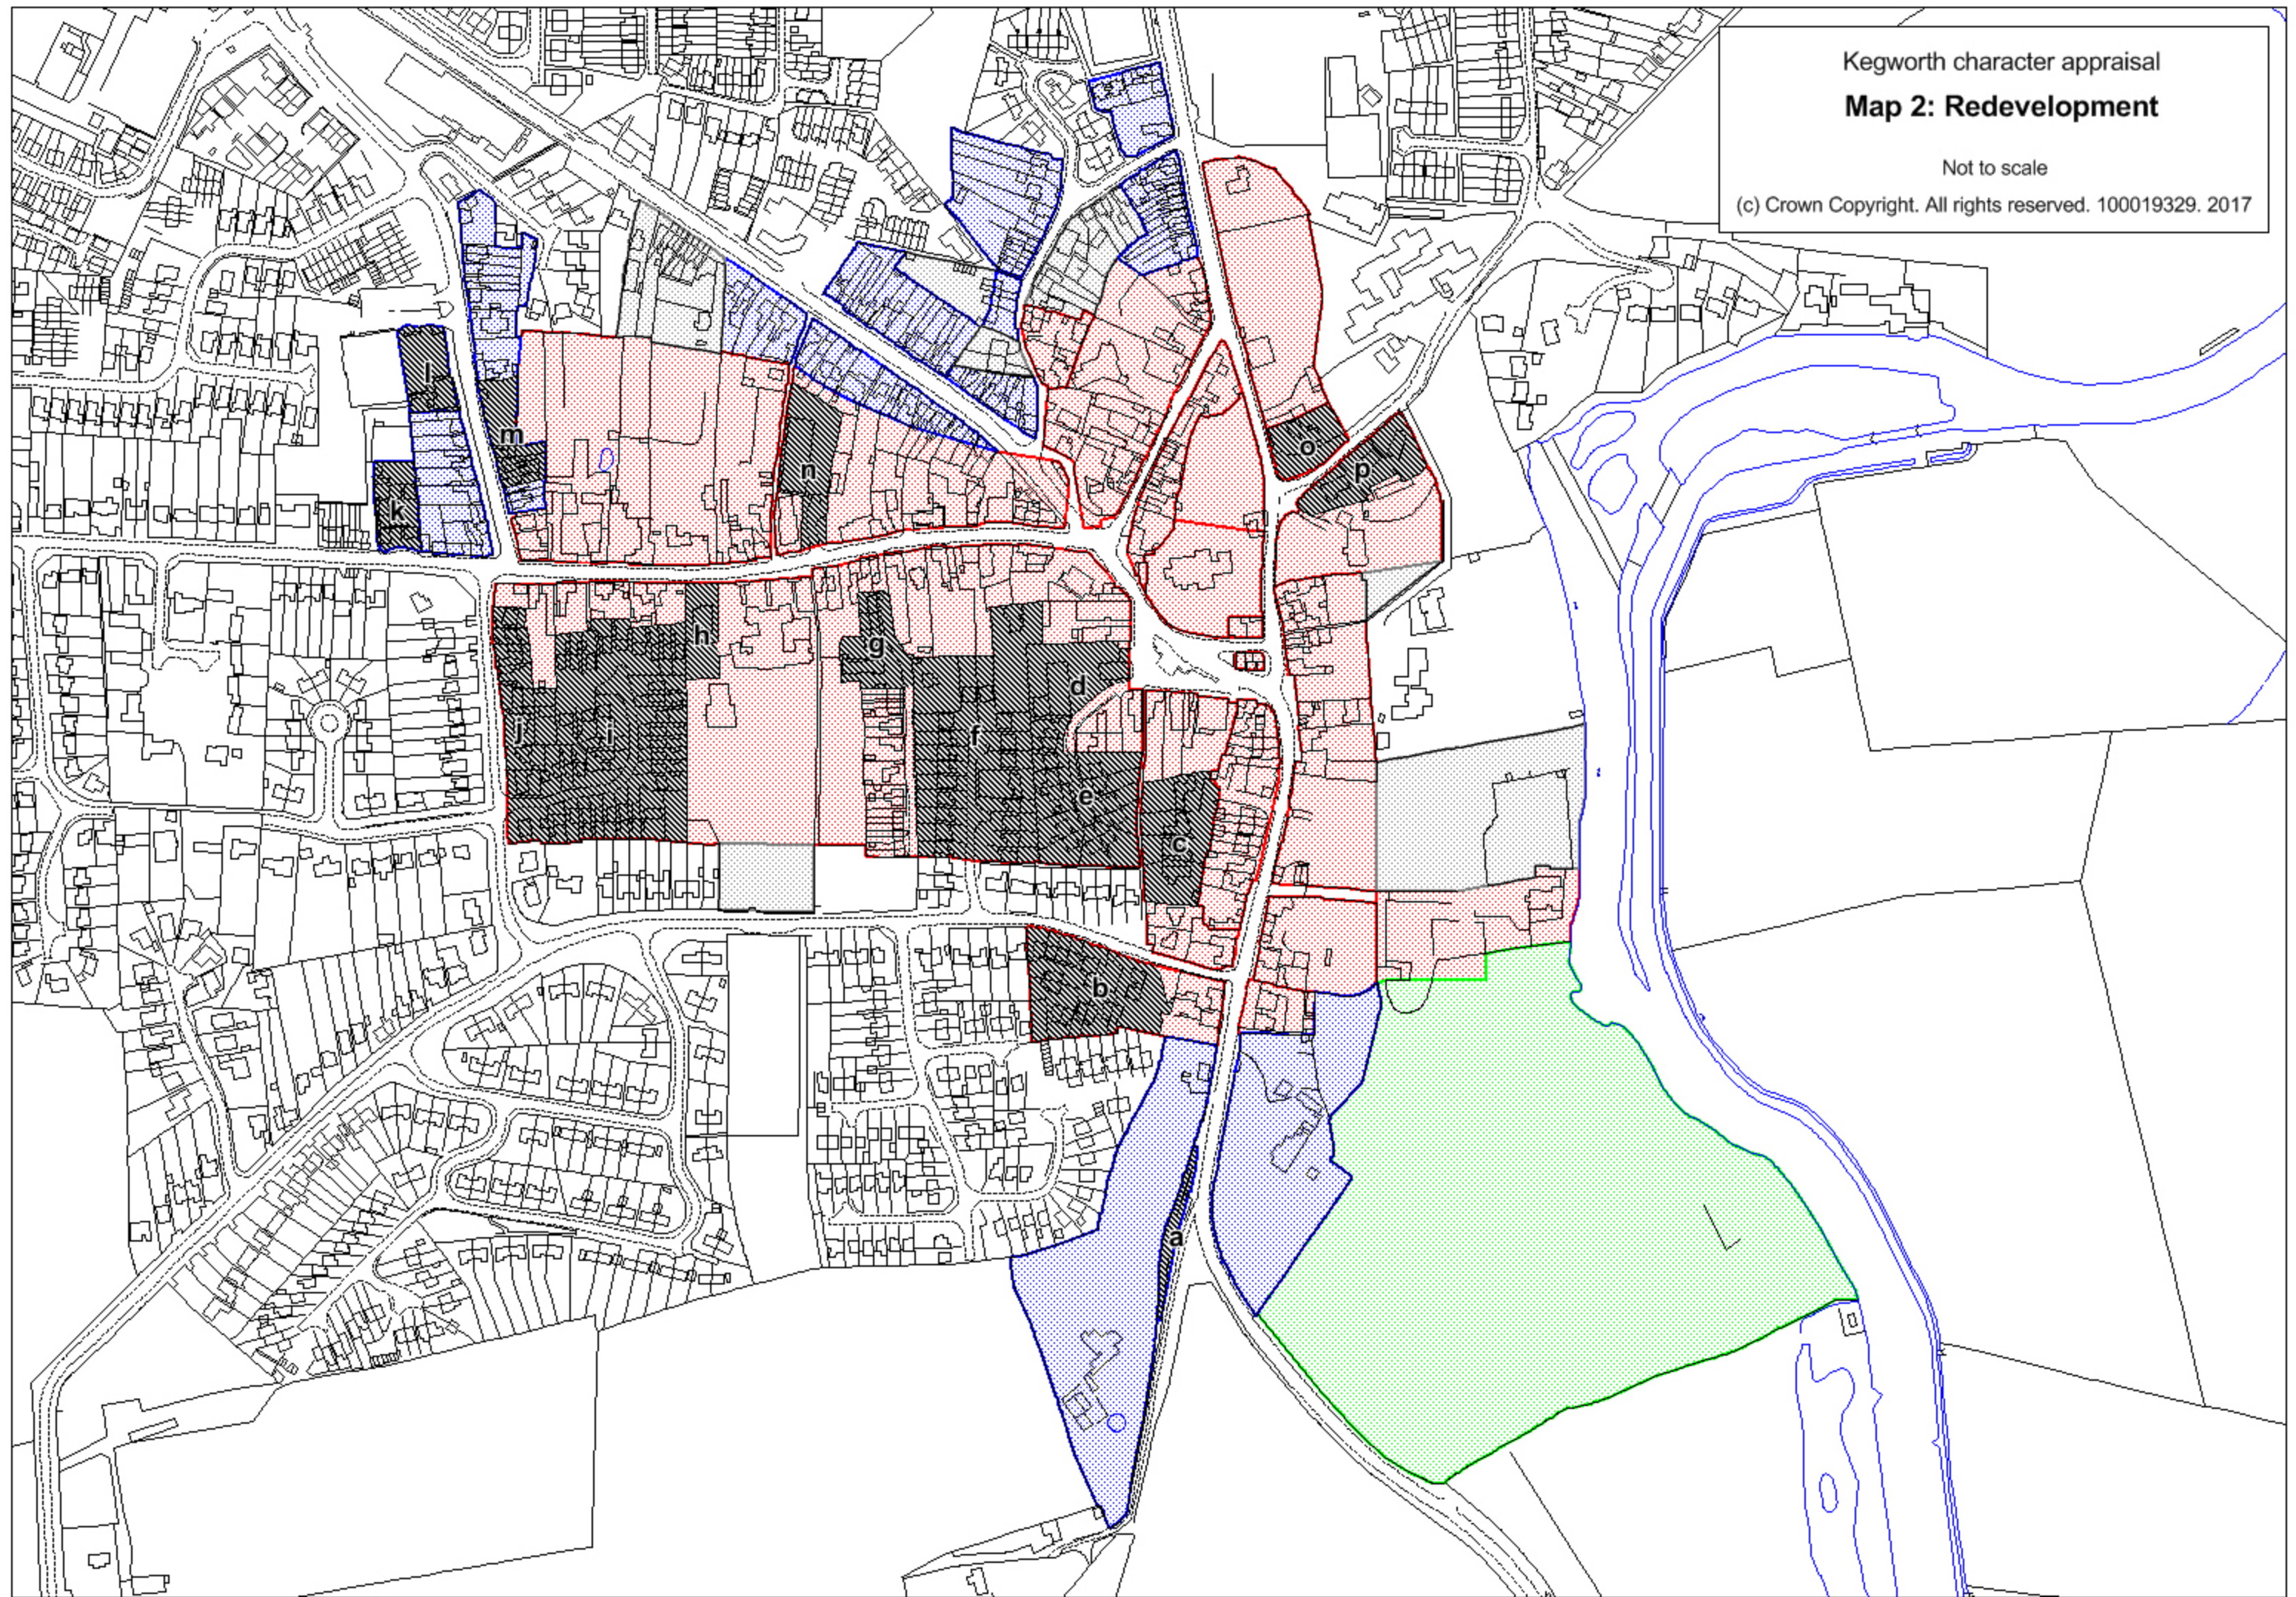

Kegworth character appraisal
Map 1: Historic development

Not to scale

(c) Crown Copyright. All rights reserved. 100019329. 2017

Development phases

- Deserted
- Pre 1774
- Pre 1884
- Post 1884

Kegworth character appraisal

Map 2: Redevelopment

Not to scale

(c) Crown Copyright. All rights reserved. 100019329. 2017

Kegworth character appraisal

Map 3: Proposed boundary

Not to scale

(c) Crown Copyright. All rights reserved. 100019329. 2017

Kegworth character appraisal
Map 4: Character zones

Not to scale

(c) Crown Copyright. All rights reserved. 100019329. 2017

- Character zones**
- Built up areas
 - Open spaces
 - Opportunities