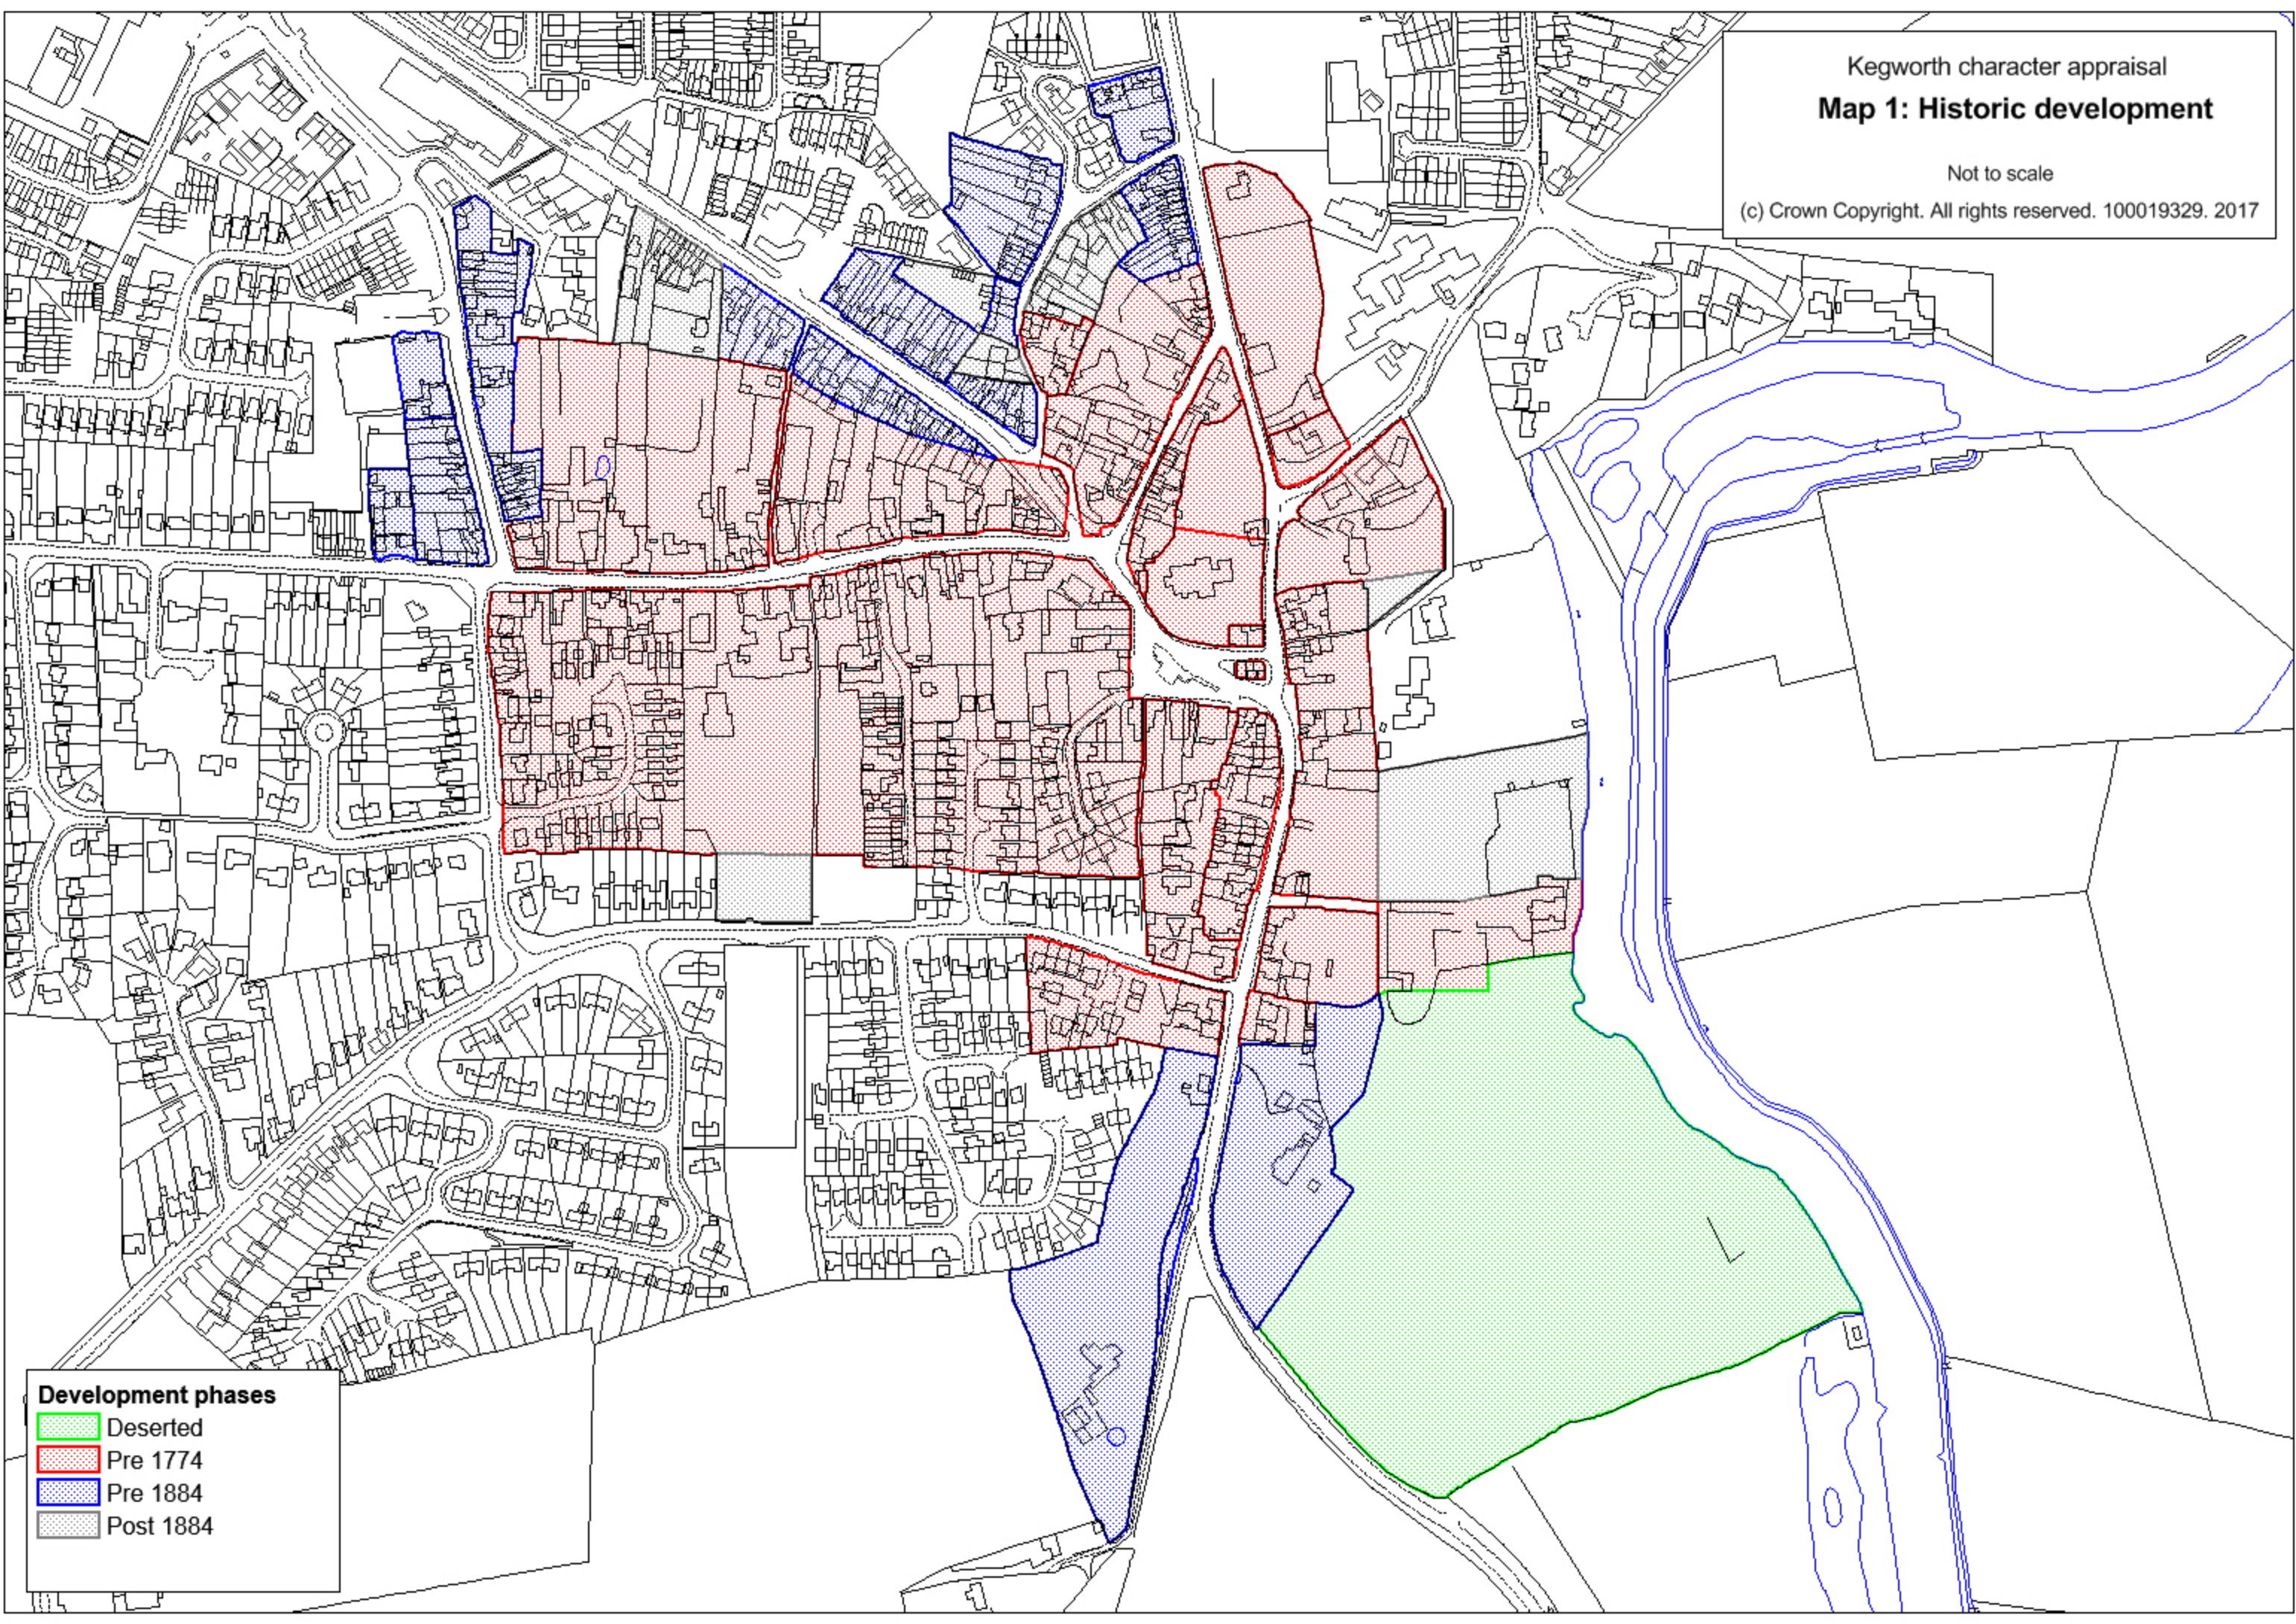

Kegworth character appraisal
Map 1: Historic development

Not to scale

(c) Crown Copyright. All rights reserved. 100019329. 2017

Development phases

- Deserted
- Pre 1774
- Pre 1884
- Post 1884

Kegworth character appraisal

Map 2: Redevelopment

Not to scale

(c) Crown Copyright. All rights reserved. 100019329. 2017

Kegworth character appraisal

Map 3: Proposed boundary

Not to scale

(c) Crown Copyright. All rights reserved. 100019329. 2017

Kegworth character appraisal
Map 4: Character zones

Not to scale

(c) Crown Copyright. All rights reserved. 100019329. 2017

- Character zones**
- Built up areas
 - Open spaces
 - Opportunities