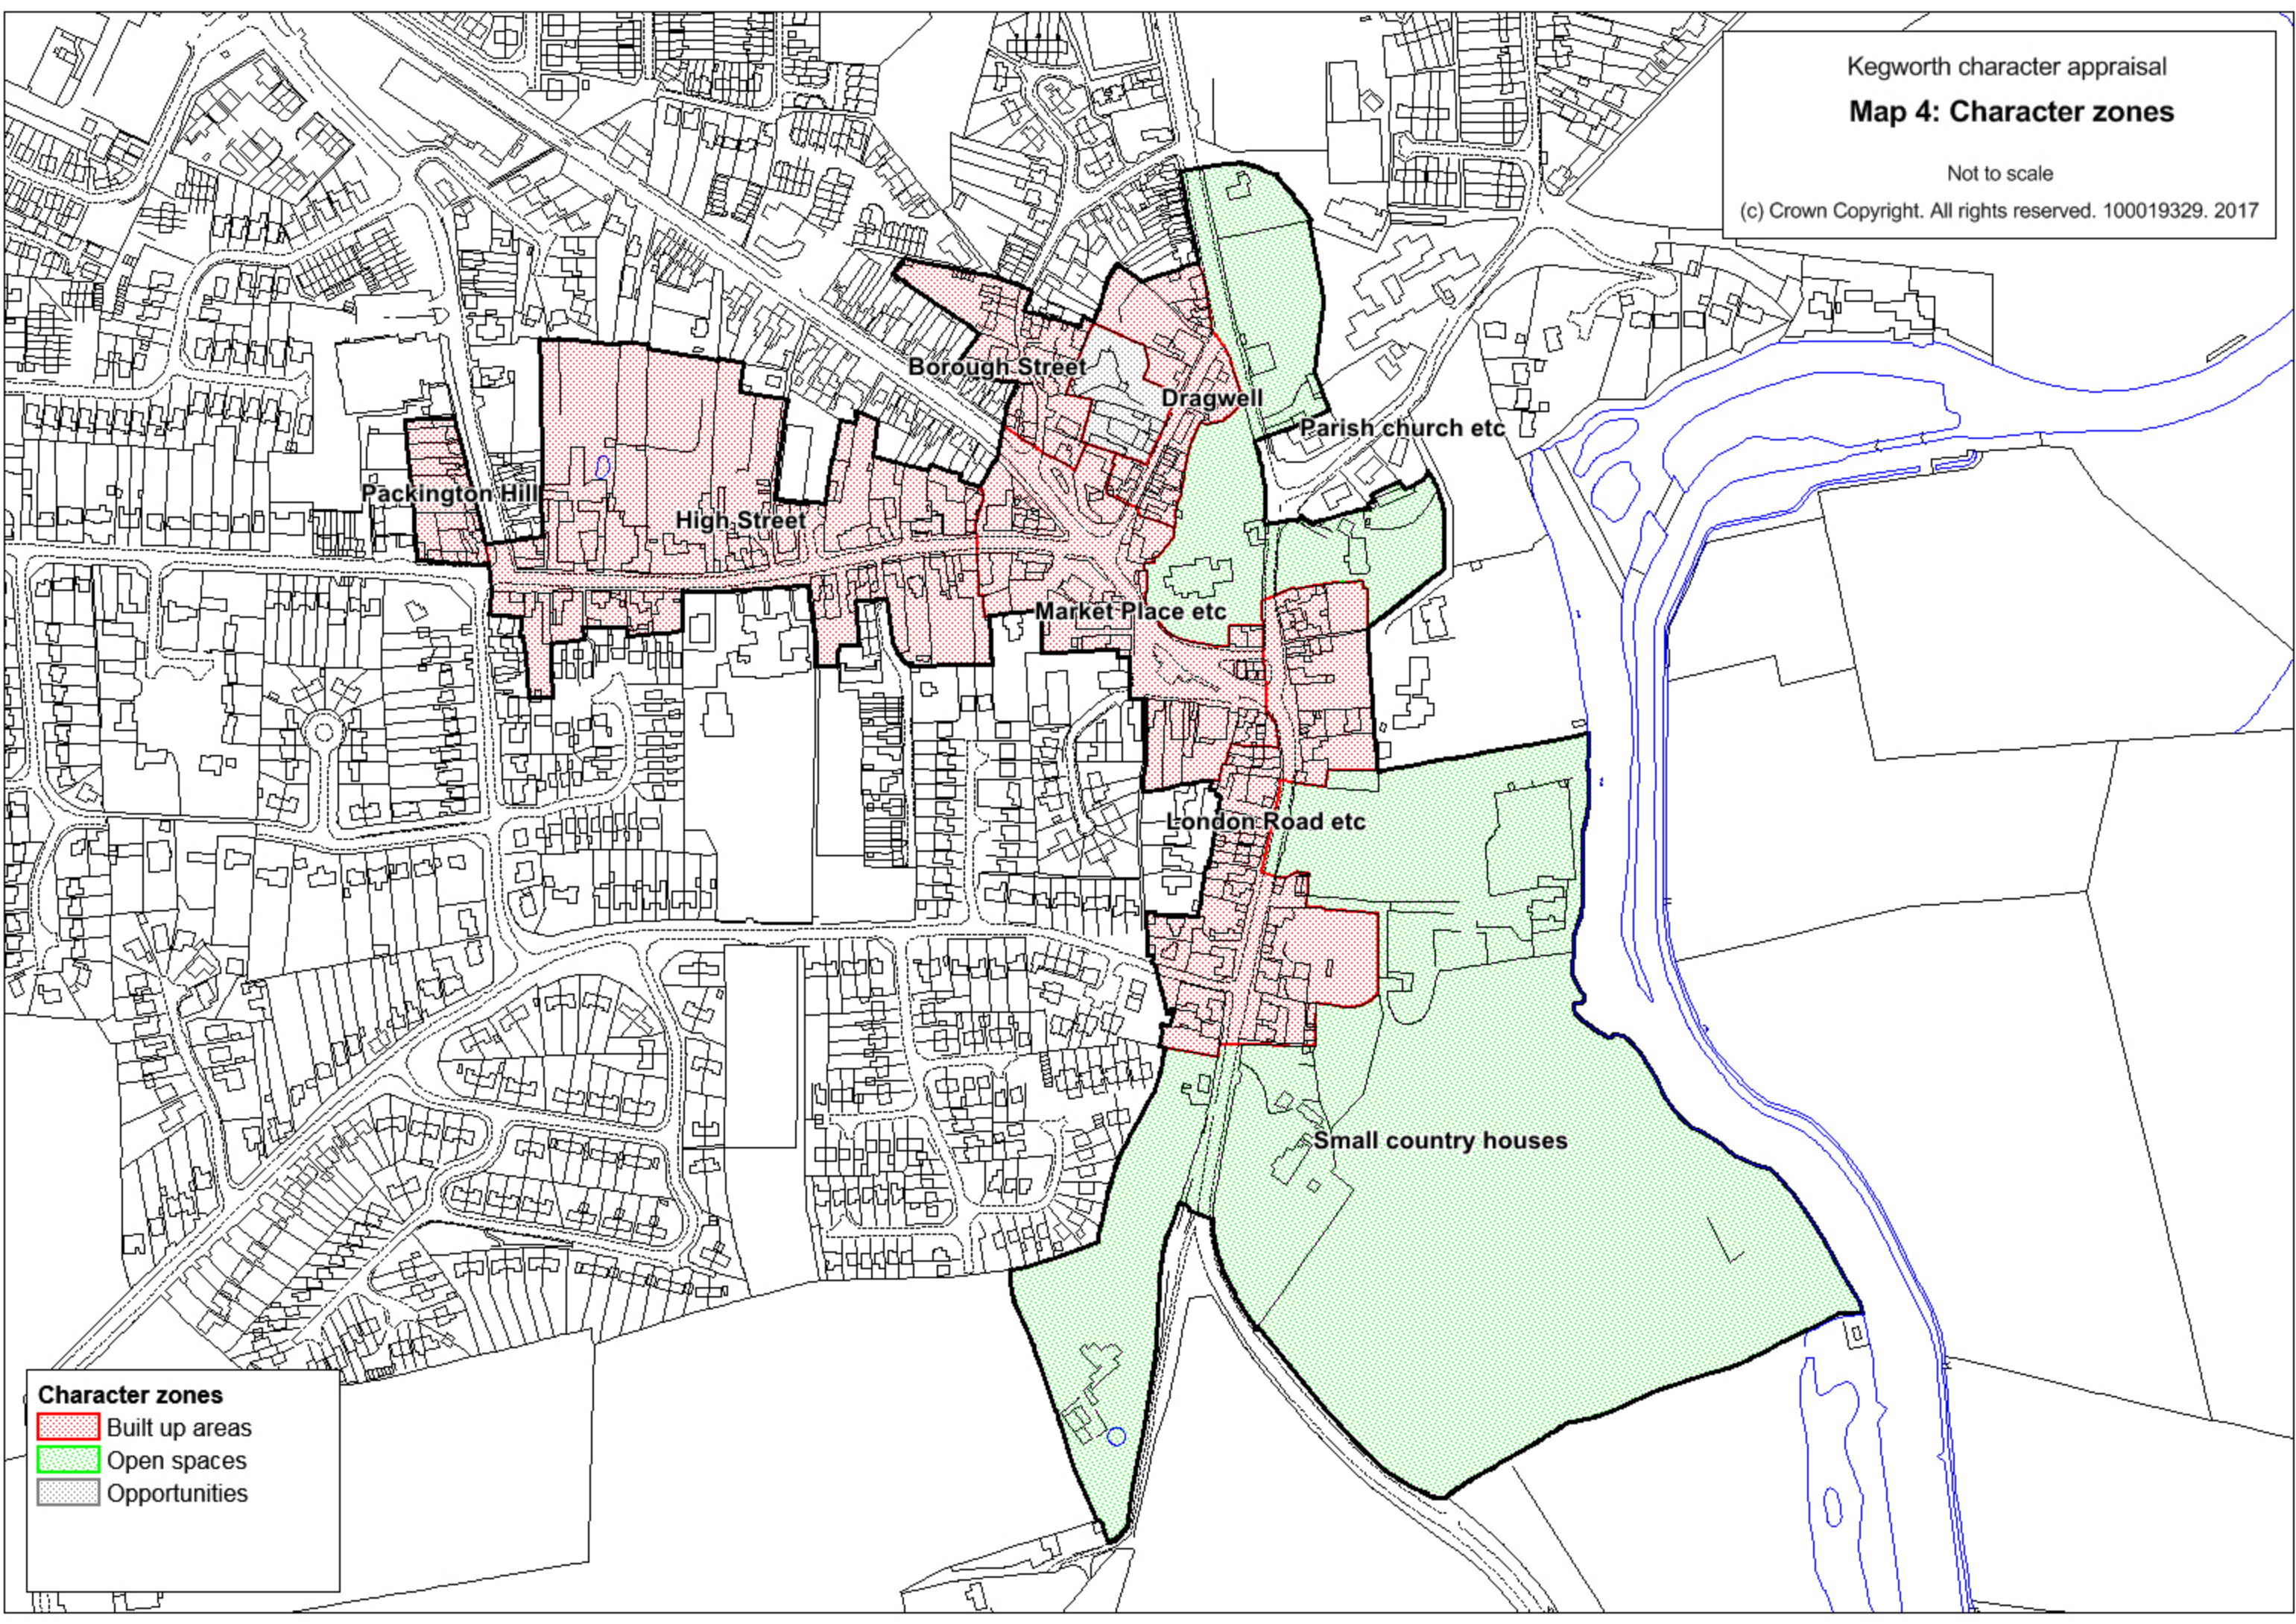

Kegworth character appraisal
Map 1: Historic development

Not to scale

(c) Crown Copyright. All rights reserved. 100019329. 2017

Development phases

- Deserted
- Pre 1774
- Pre 1884
- Post 1884

Kegworth character appraisal

Map 2: Redevelopment

Not to scale

(c) Crown Copyright. All rights reserved. 100019329. 2017

Kegworth character appraisal

Map 3: Proposed boundary

Not to scale

(c) Crown Copyright. All rights reserved. 100019329. 2017

Kegworth character appraisal
Map 4: Character zones

Not to scale

(c) Crown Copyright. All rights reserved. 100019329. 2017

- Character zones**
- Built up areas
 - Open spaces
 - Opportunities