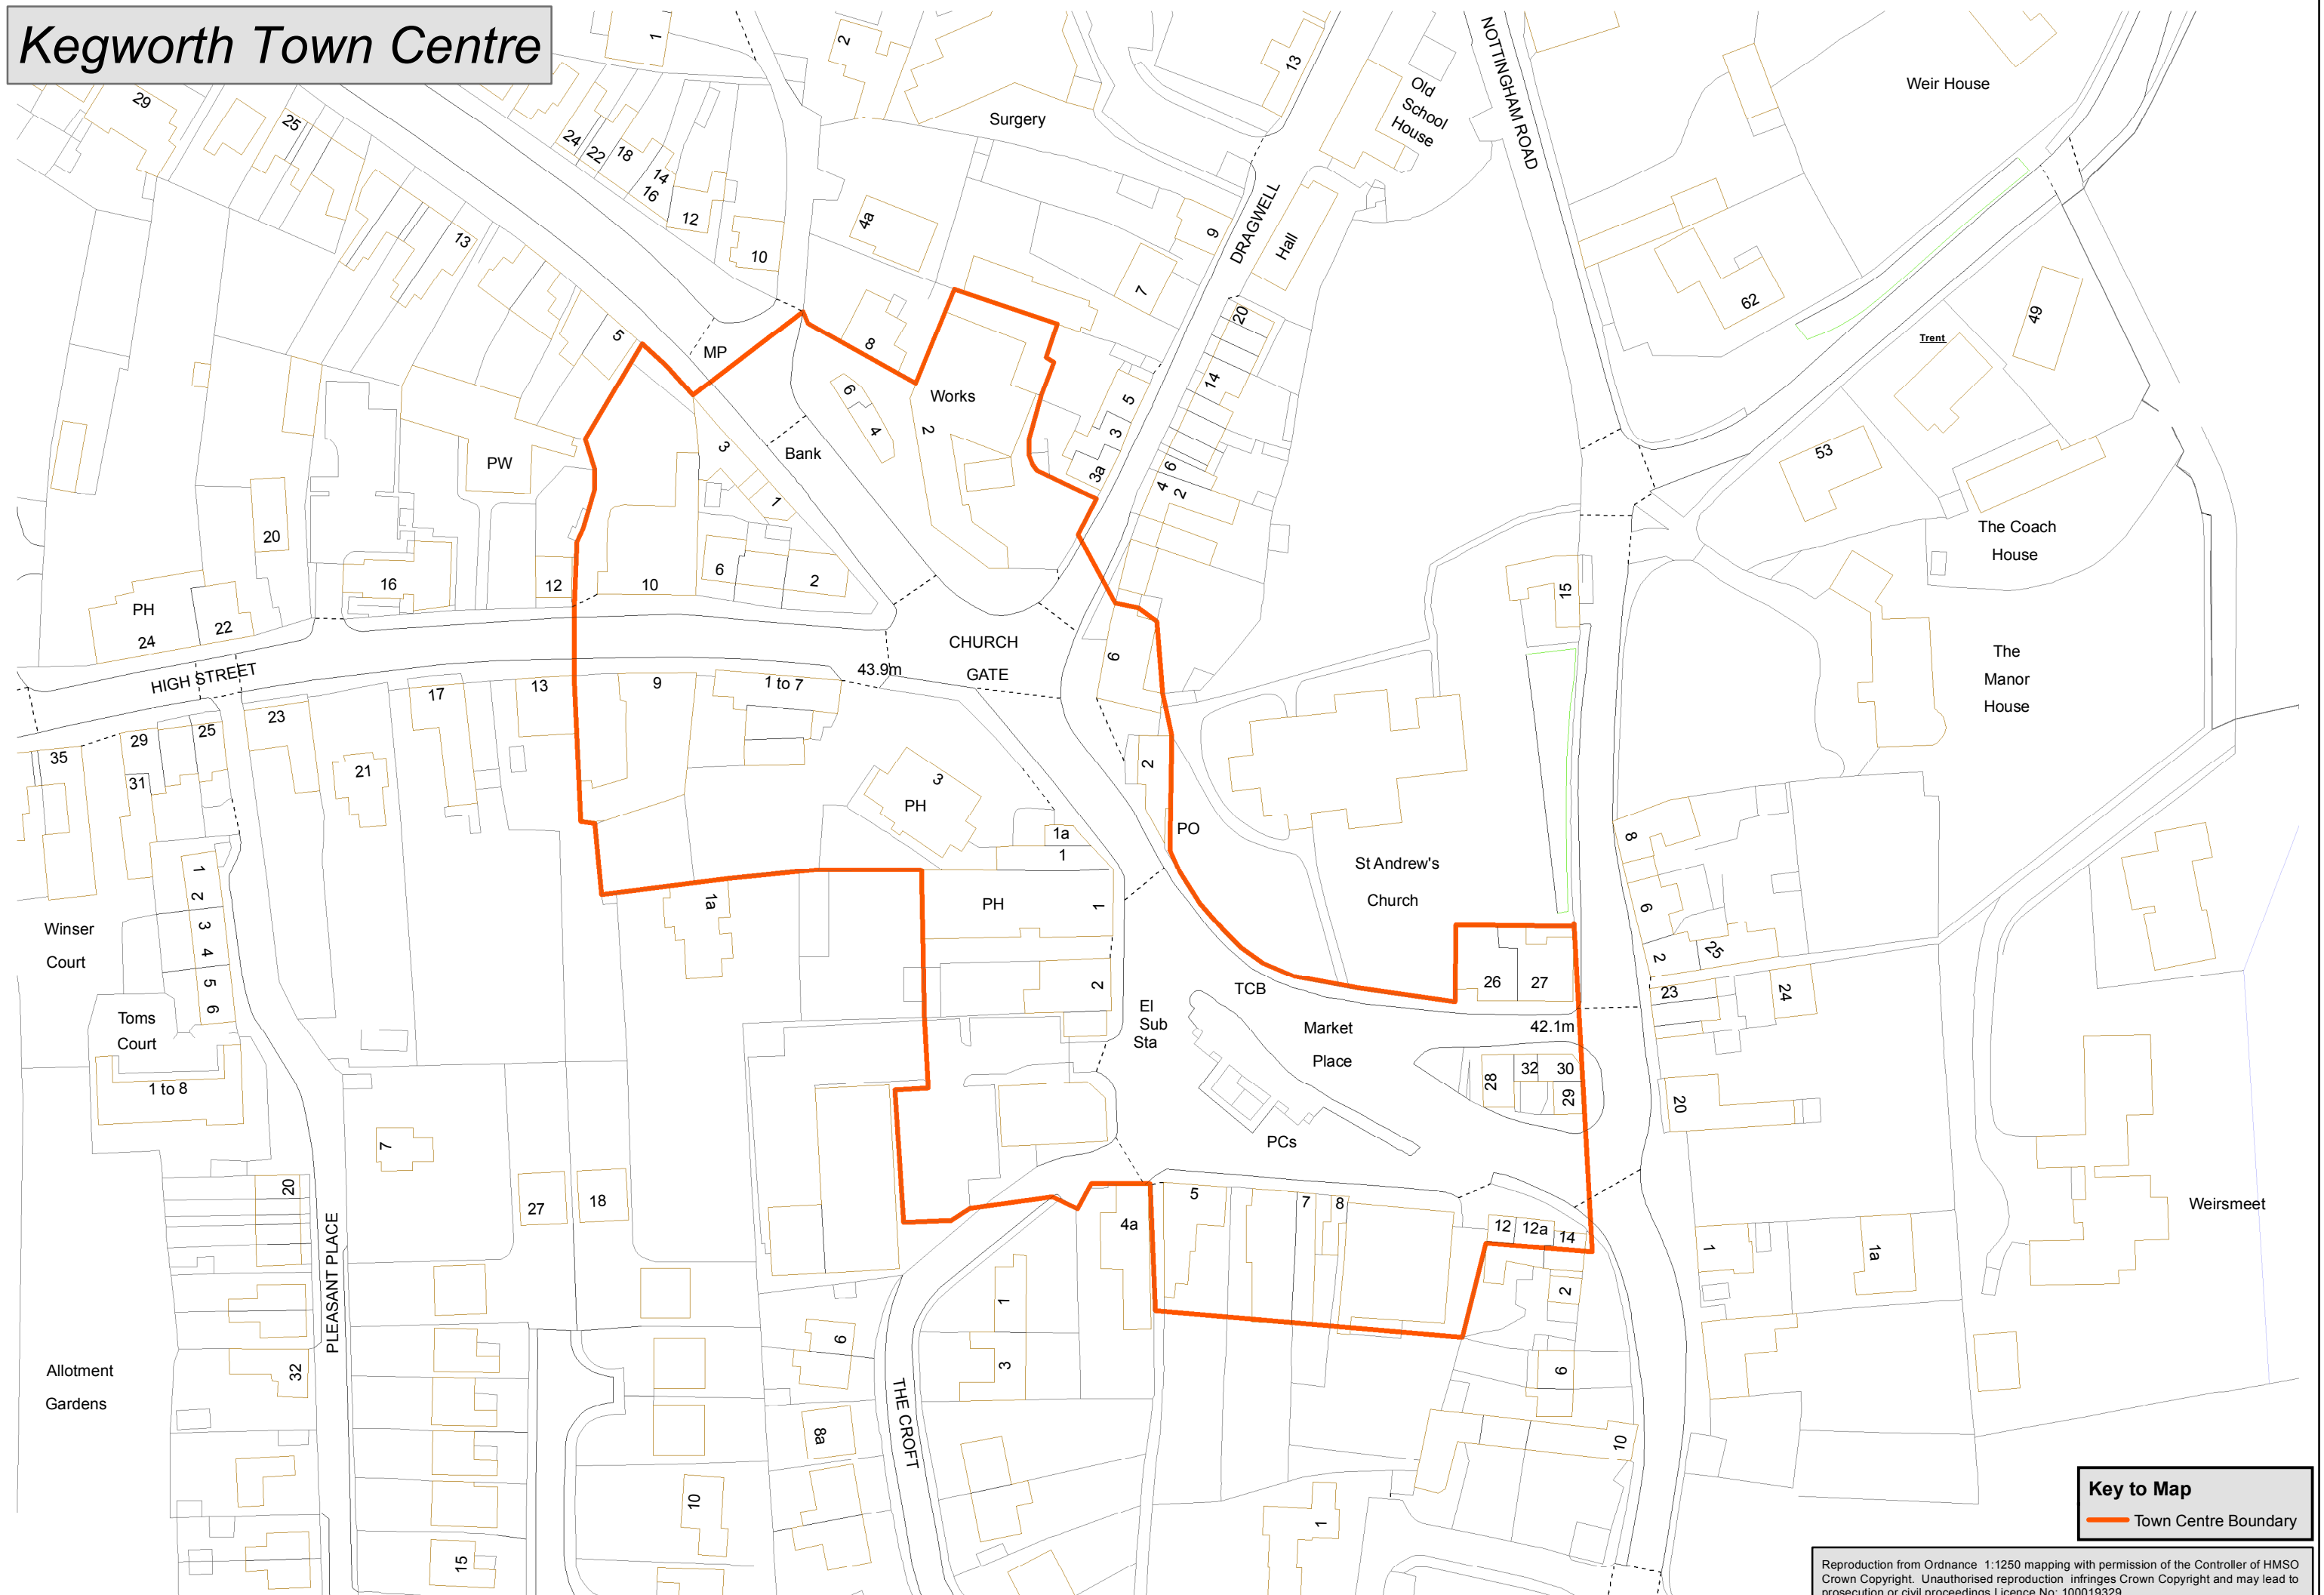

Kegworth Town Centre

Key to Map
— Town Centre Boundary

Reproduction from Ordnance 1:1250 mapping with permission of the Controller of HMSO
Crown Copyright. Unauthorised reproduction infringes Crown Copyright and may lead to
prosecution or civil proceedings Licence No: 100019329