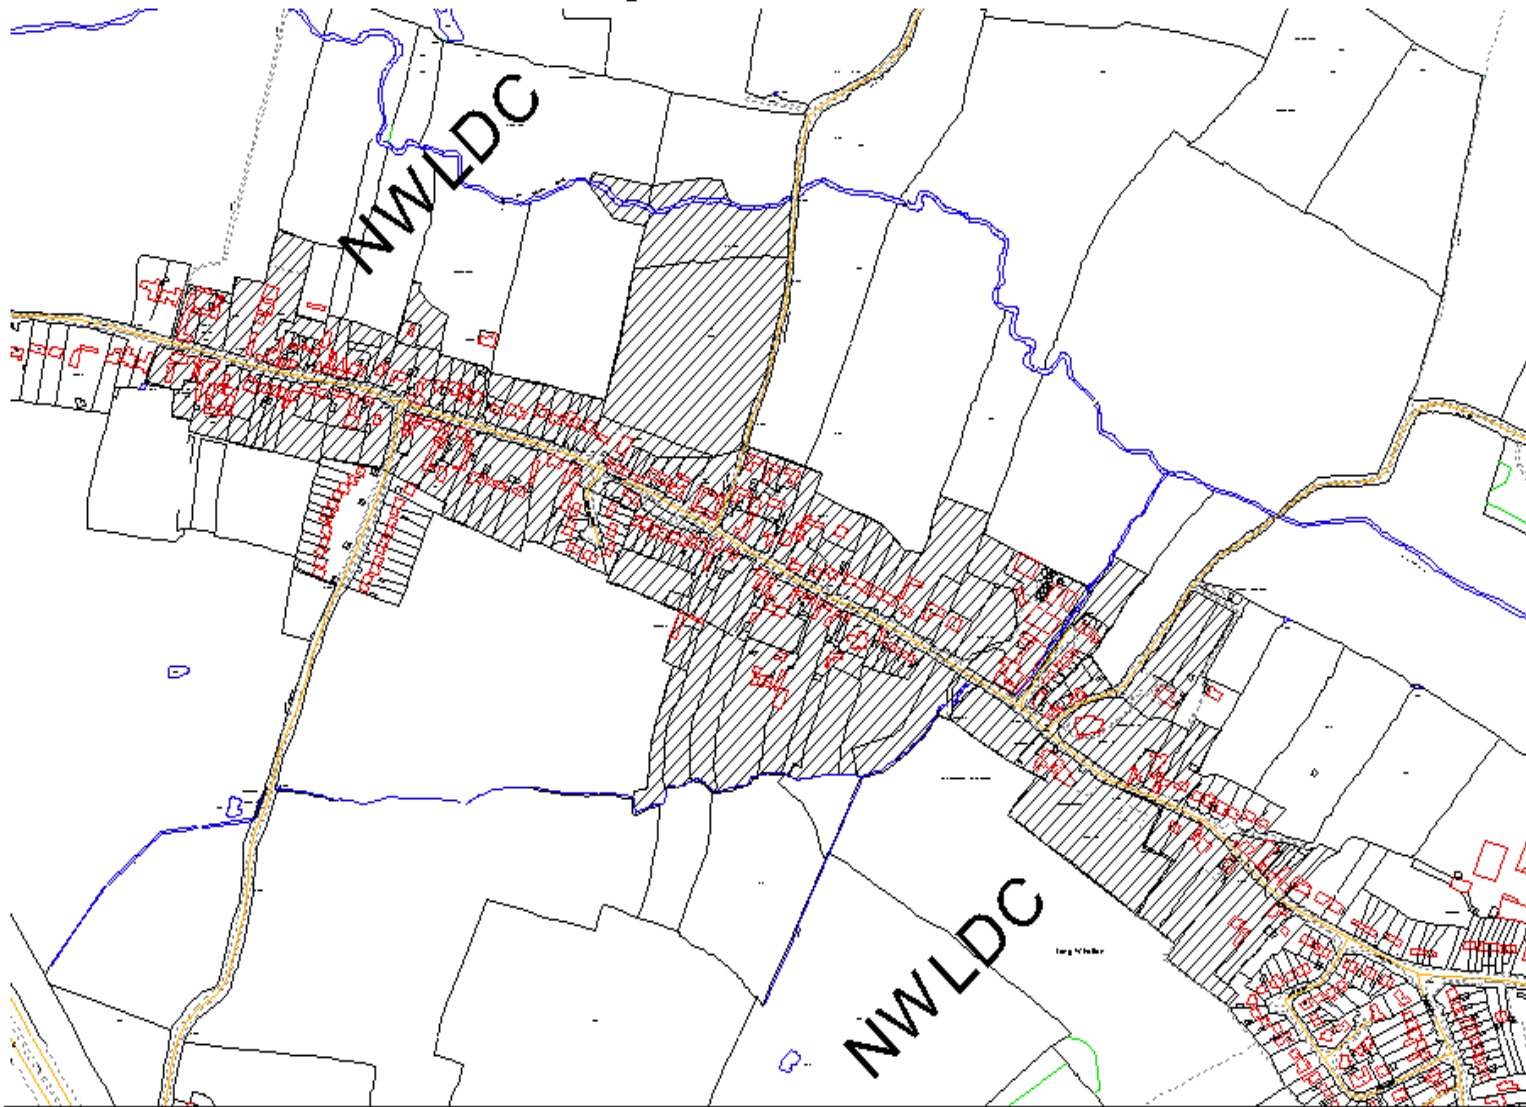

Long Whatton Conservation Area

Key

 Conservation Area

0

0.3 Miles

North West Leicestershire District Council
Planning and Environment Division

Reproduction from Ordnance Survey 1:1250 mapping with permission of the Controller of Her Majesty's Stationery Office. Unauthorised reproduction infringes Crown Copyright and may lead to prosecution or civil proceedings. Licence No: 100019329