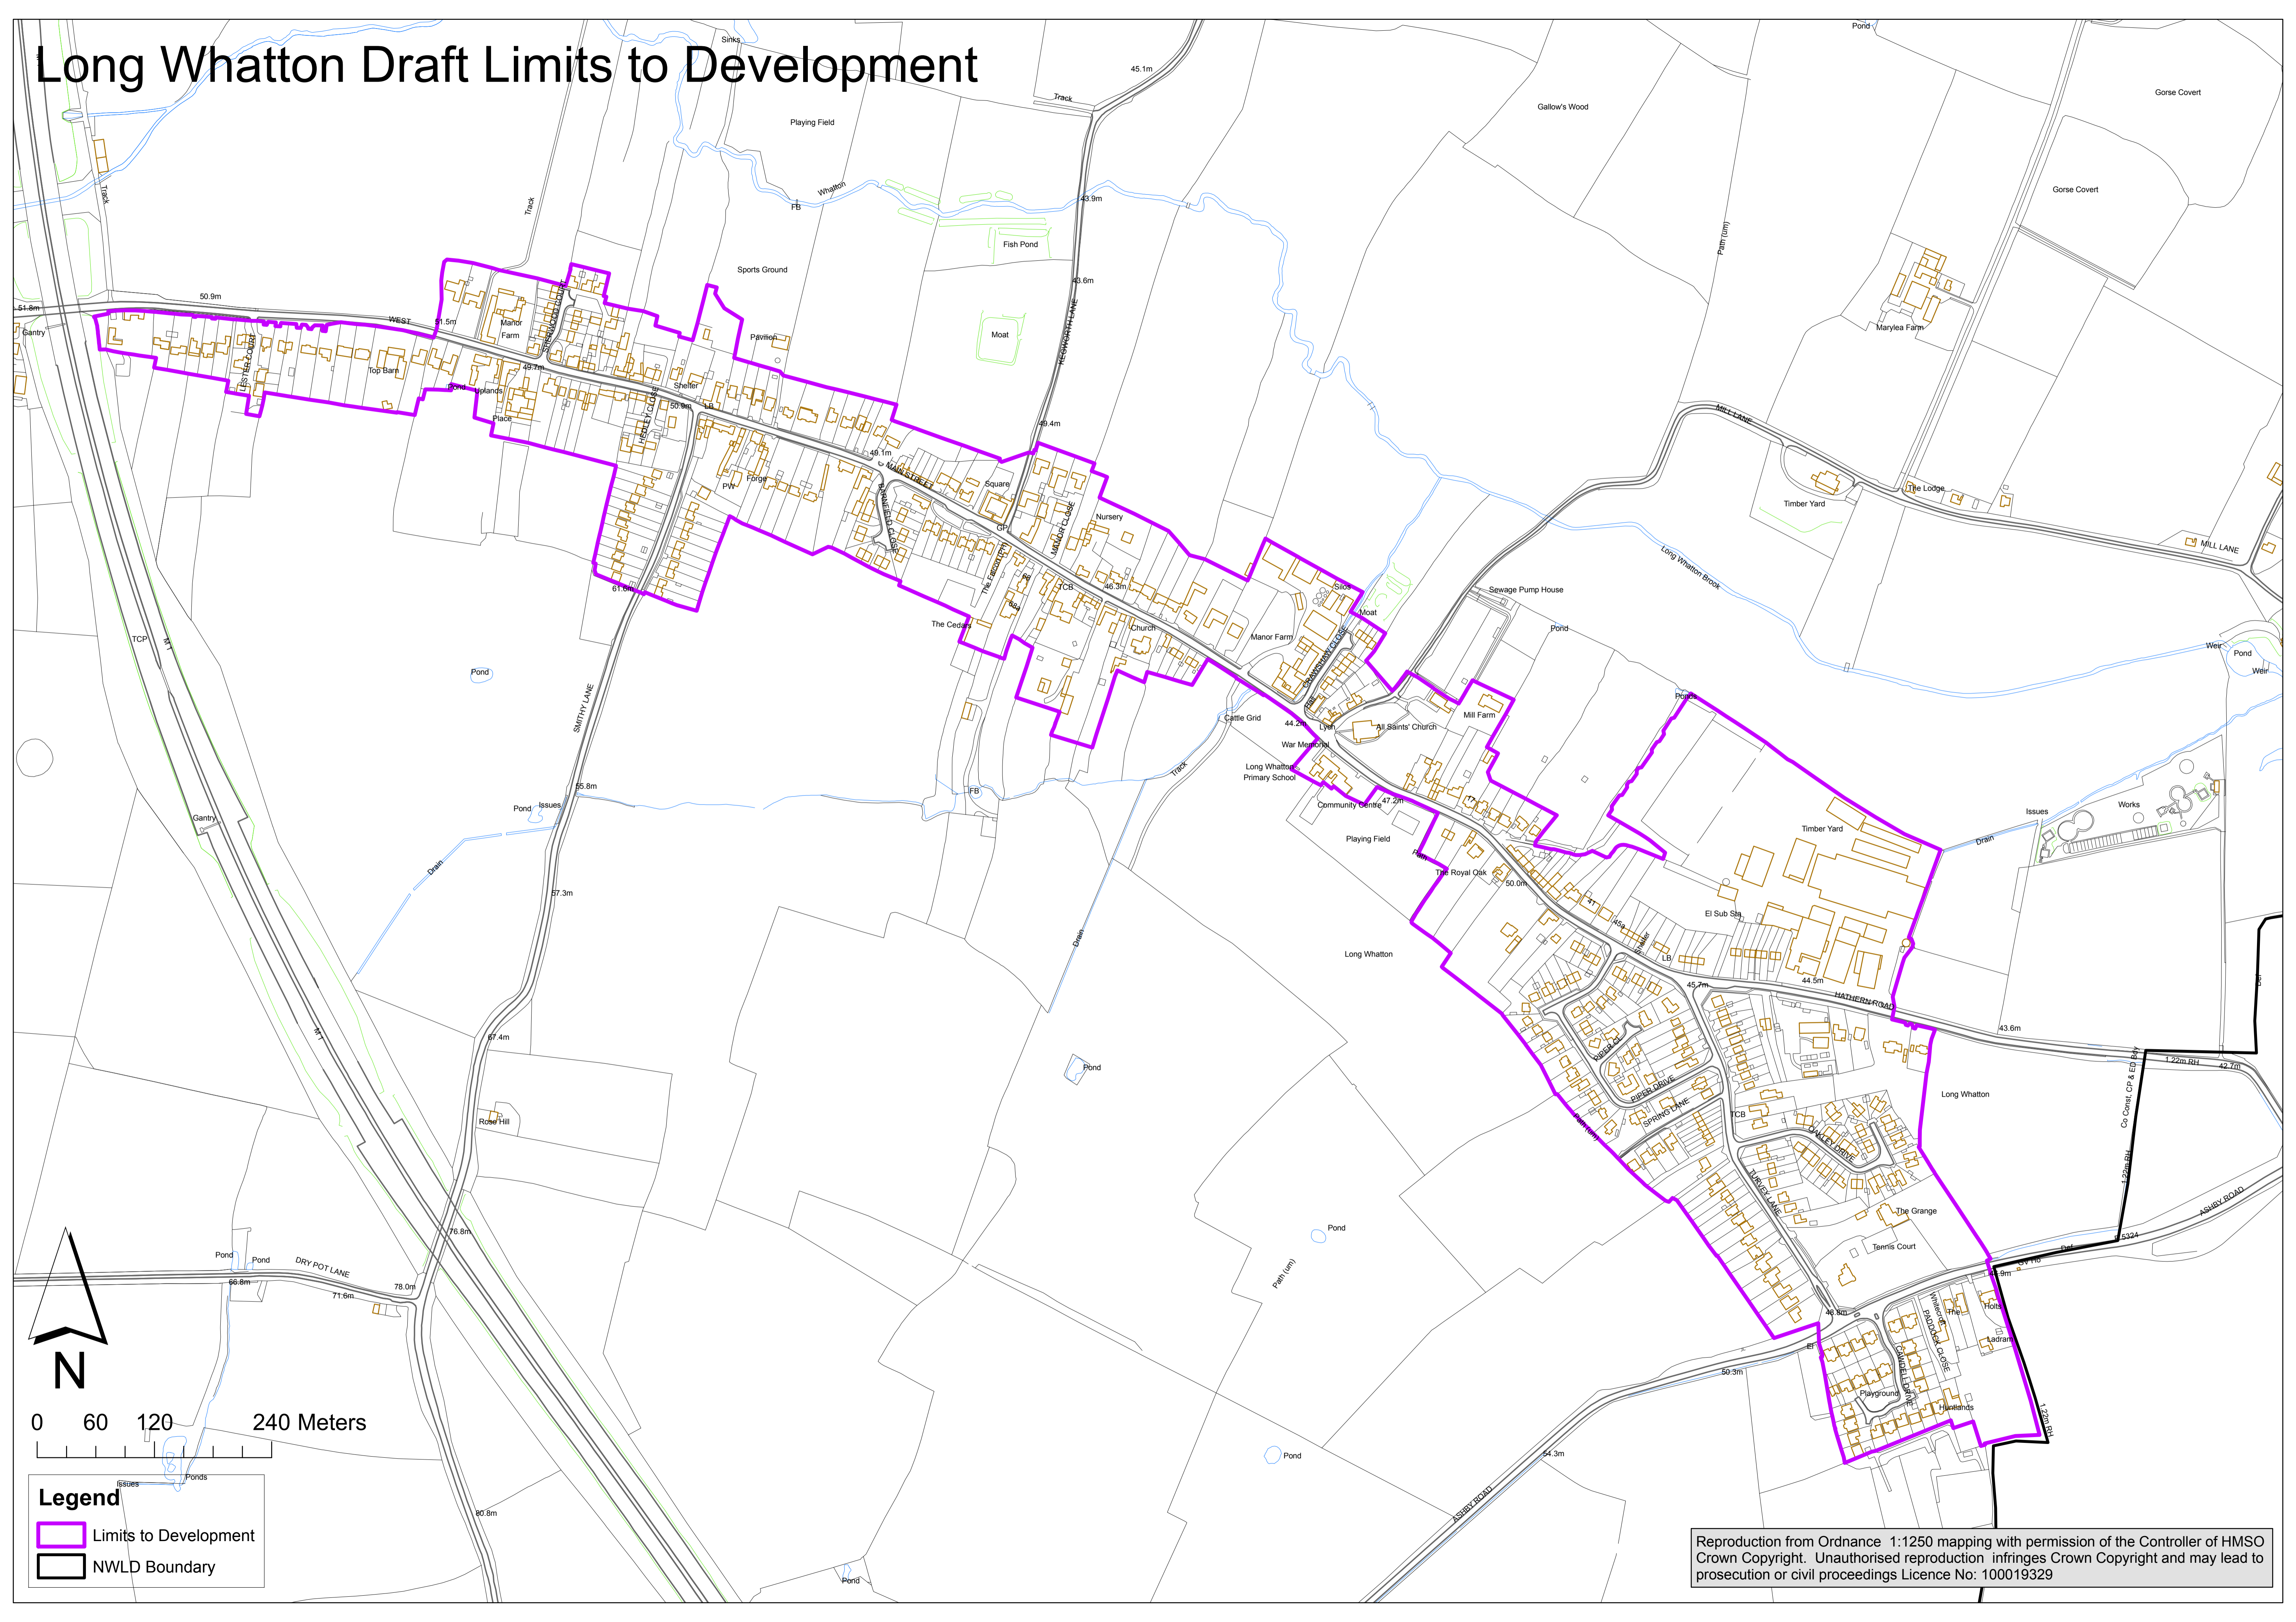

Long Whatton Draft Limits to Development

Legend

-  Limits to Development
-  NWLD Boundary

Reproduction from Ordnance 1:1250 mapping with permission of the Controller of HMSO Crown Copyright. Unauthorised reproduction infringes Crown Copyright and may lead to prosecution or civil proceedings Licence No: 100019329