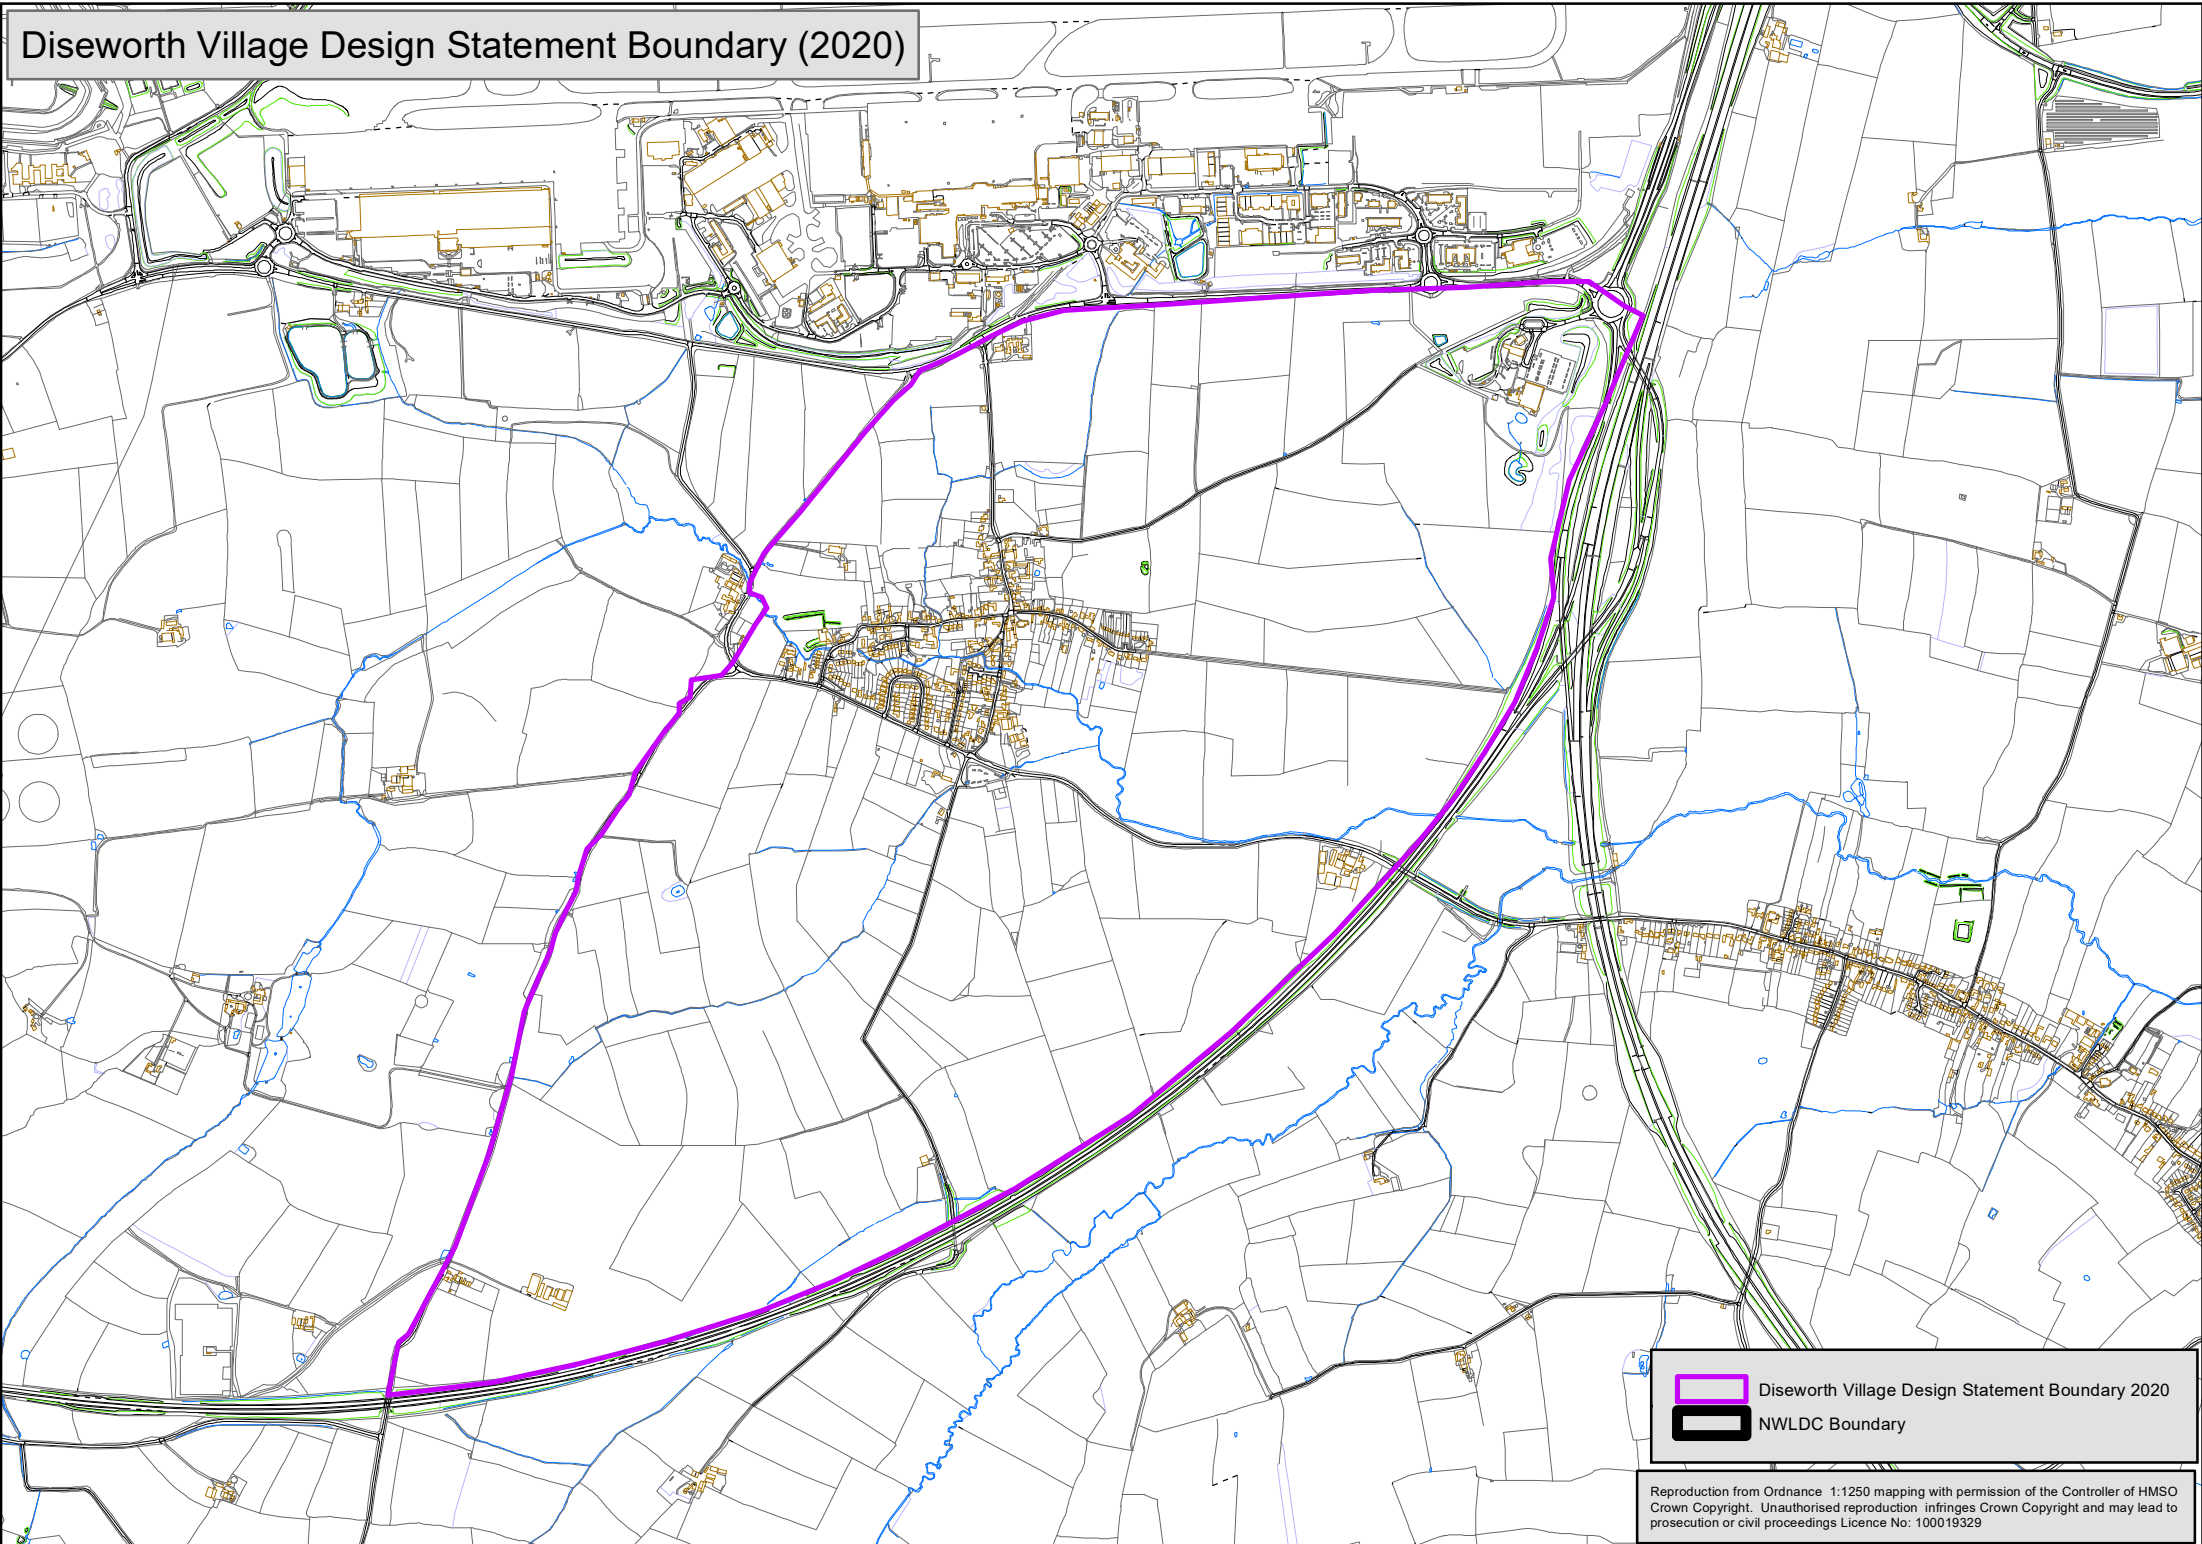

Diseworth Village Design Statement Boundary (2020)

 Diseworth Village Design Statement Boundary 2020
 NWLDC Boundary

Reproduction from Ordnance 1:1250 mapping with permission of the Controller of HMSO
Crown Copyright. Unauthorised reproduction infringes Crown Copyright and may lead to
prosecution or civil proceedings Licence No: 100019329