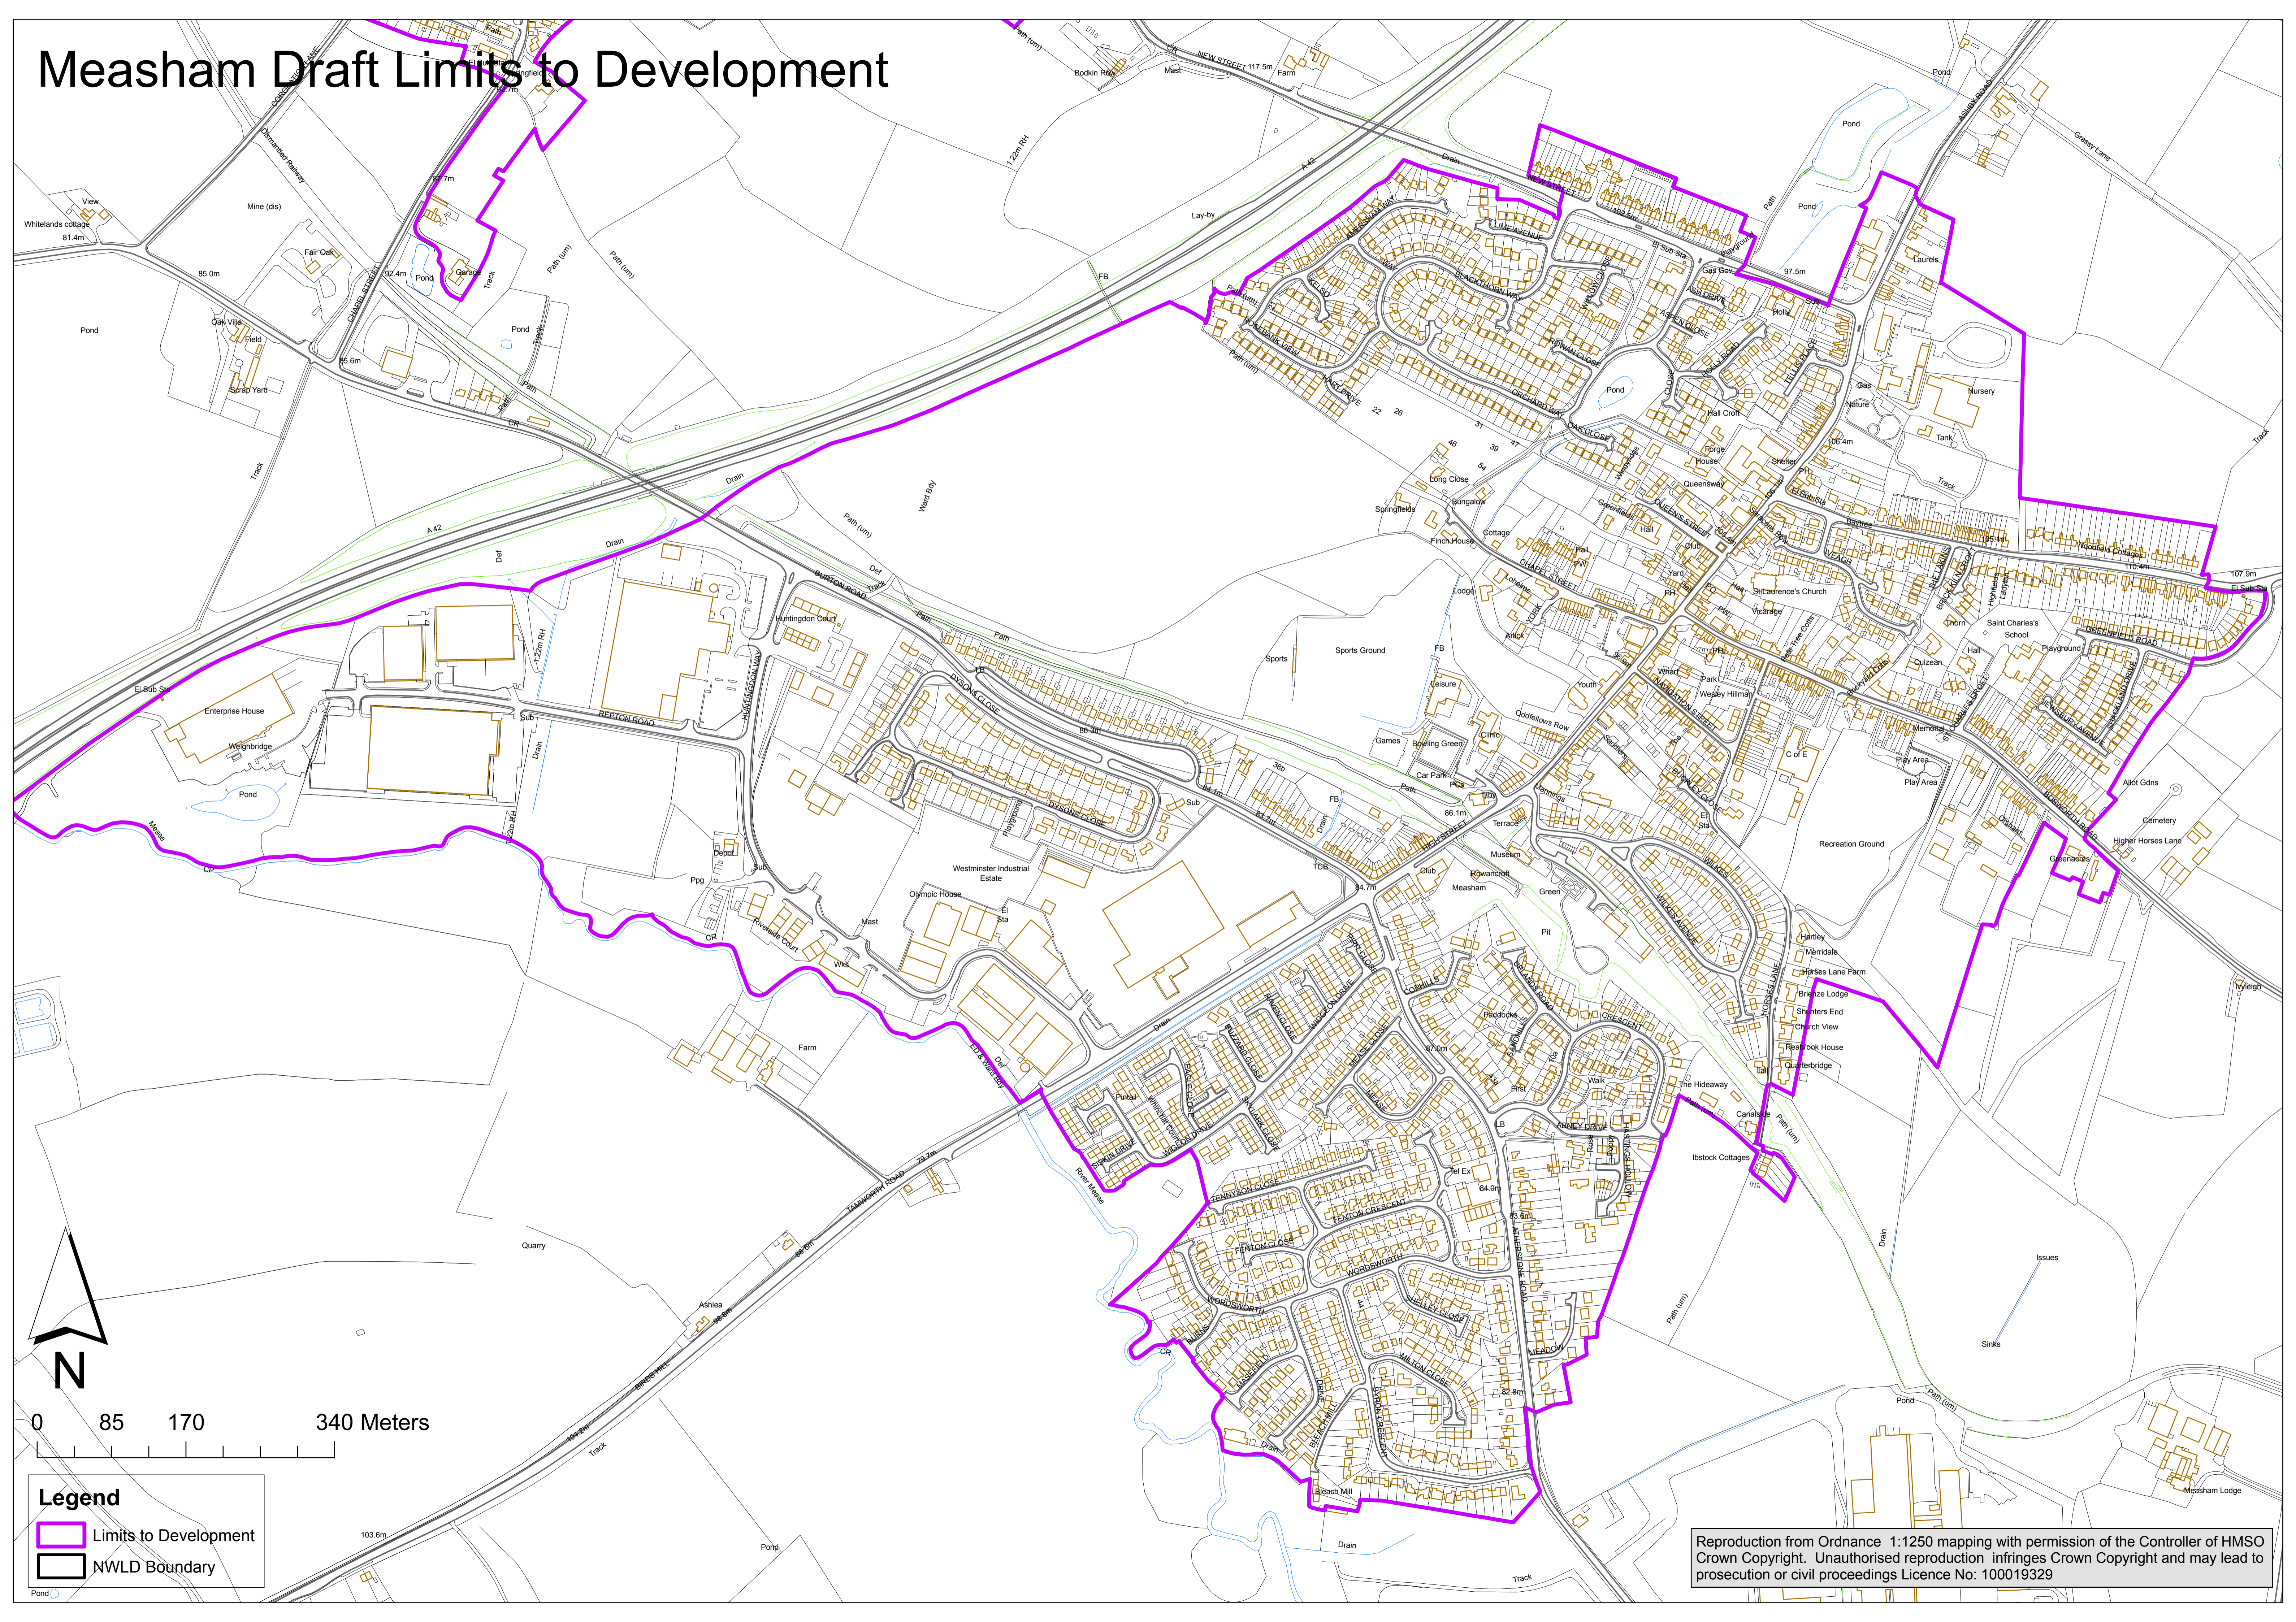

# Measham Draft Limits to Development

**Legend**

-  Limits to Development
-  NWLD Boundary

Reproduction from Ordnance 1:1250 mapping with permission of the Controller of HMSO Crown Copyright. Unauthorised reproduction infringes Crown Copyright and may lead to prosecution or civil proceedings Licence No: 100019329