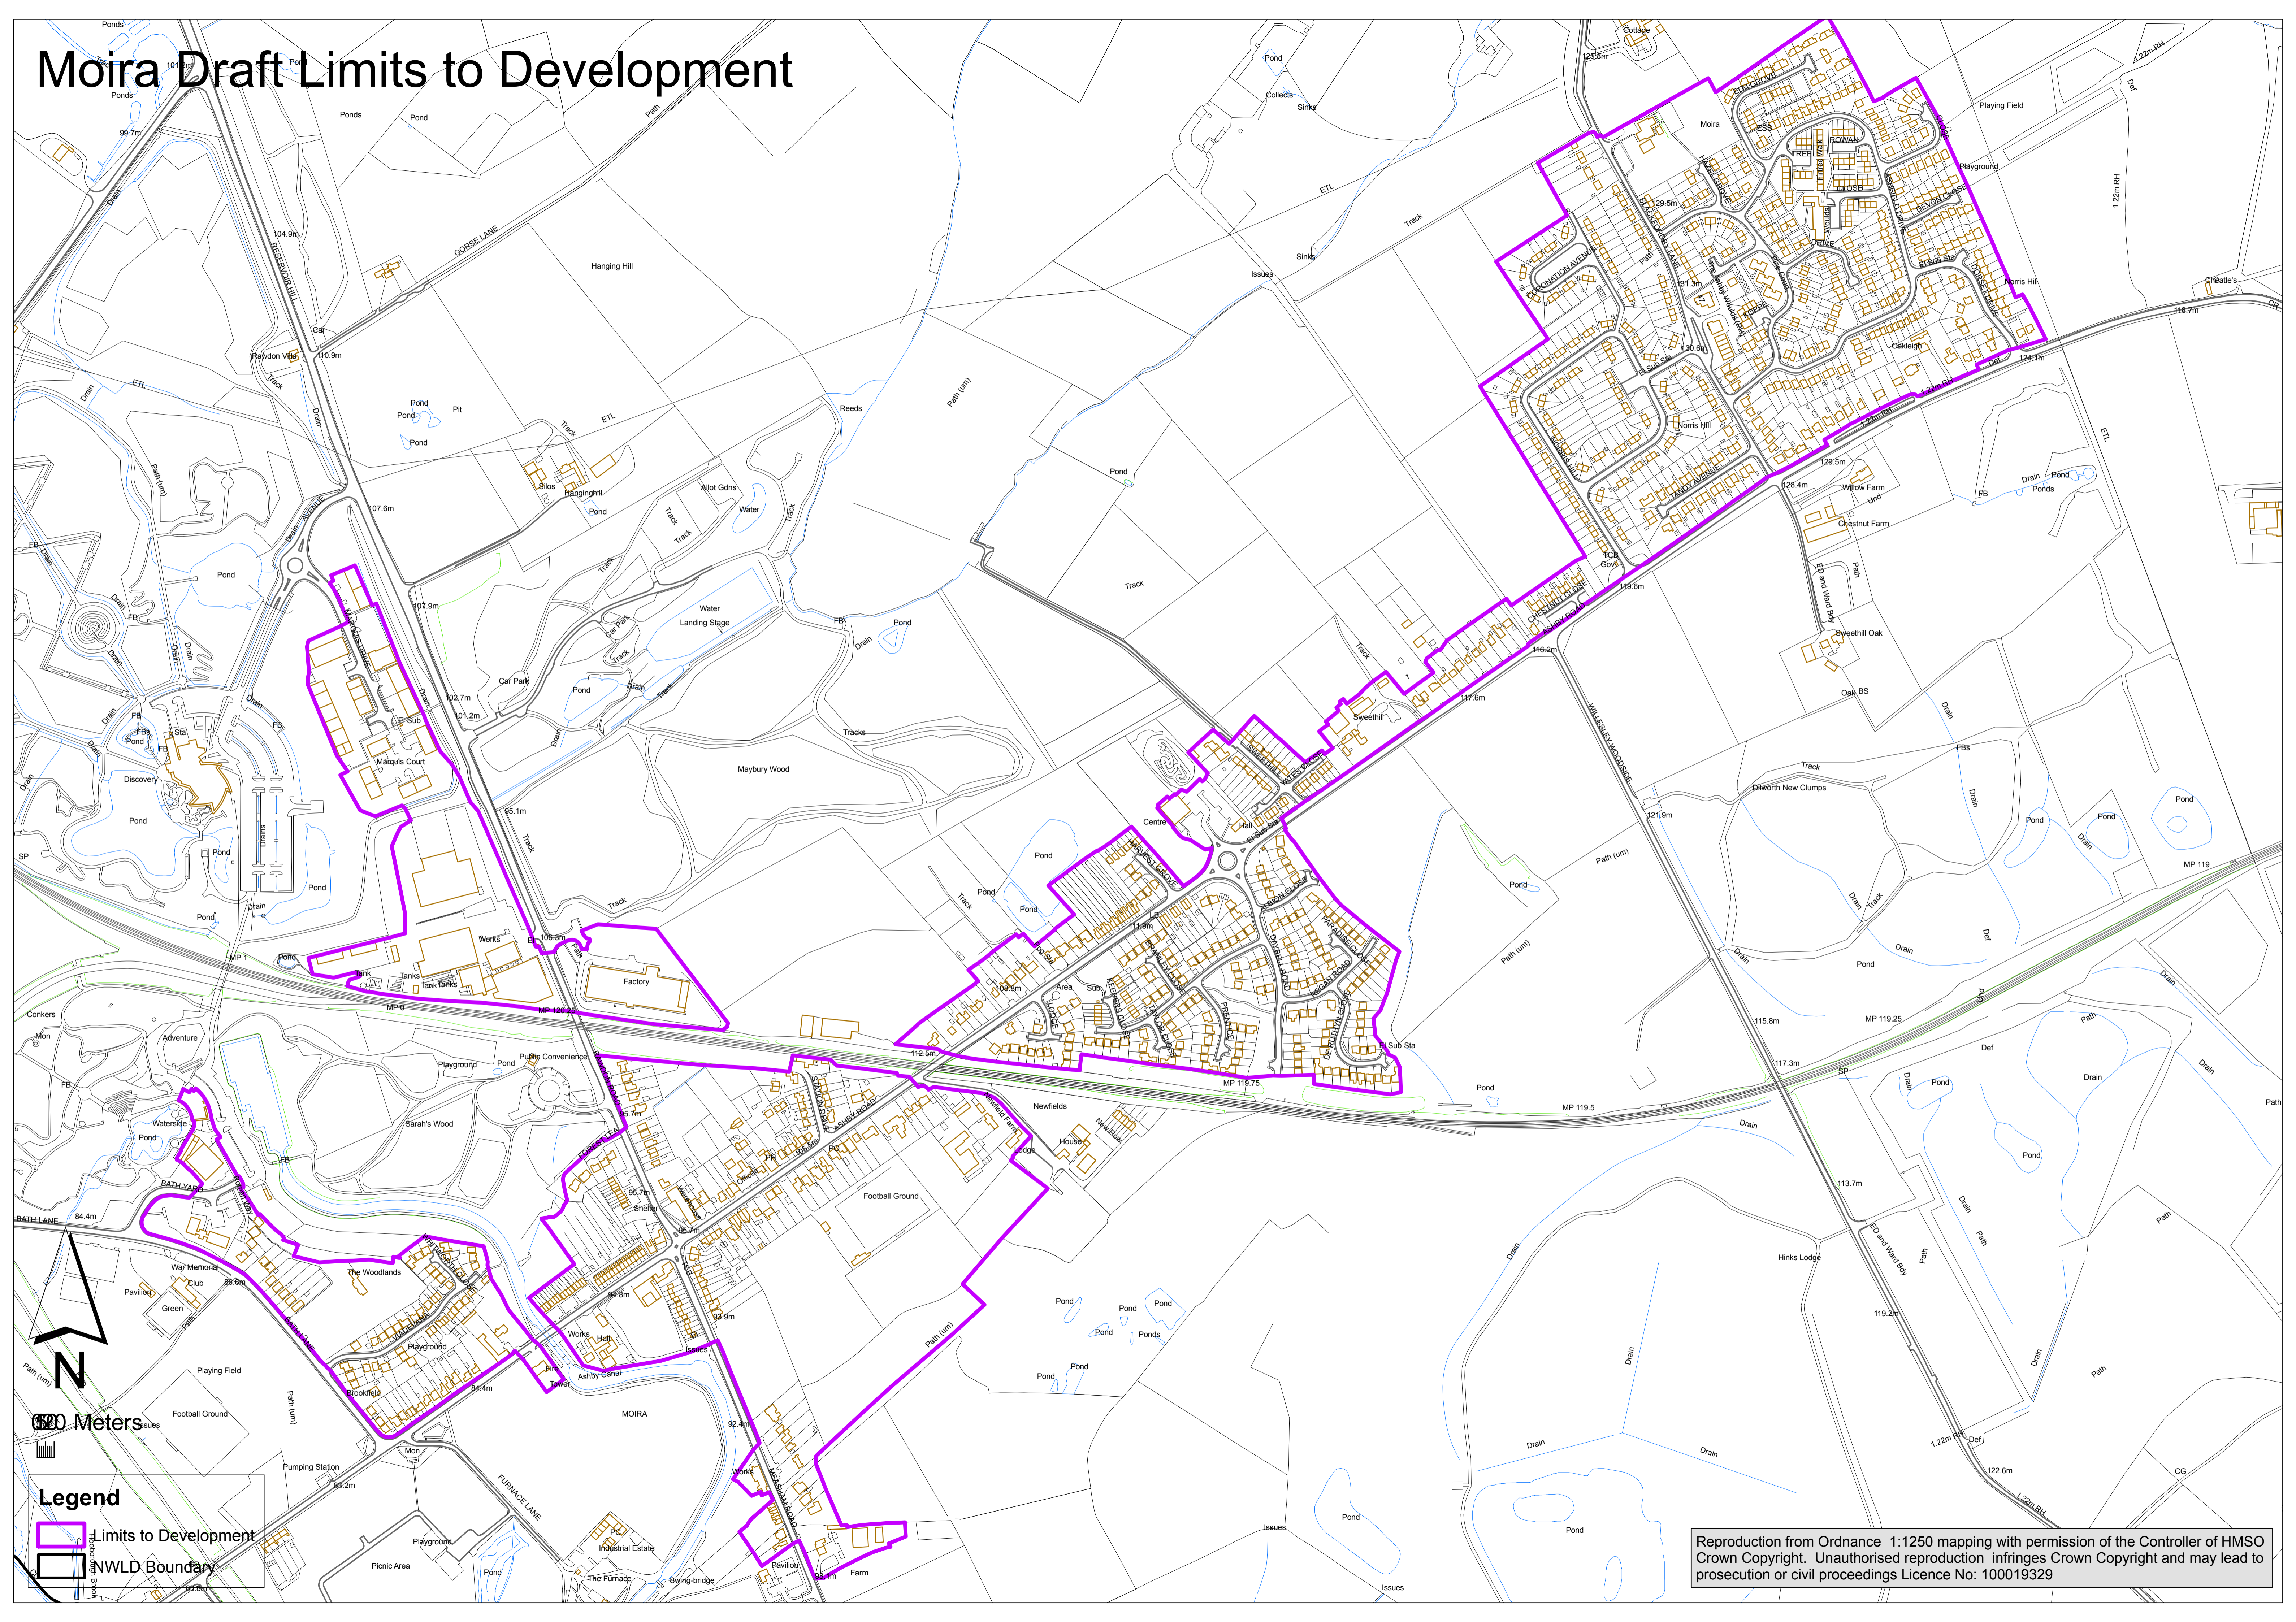

Moira Draft Limits to Development

Legend

-  Limits to Development
-  NWLD Boundary

Reproduction from Ordnance 1:1250 mapping with permission of the Controller of HMSO Crown Copyright. Unauthorised reproduction infringes Crown Copyright and may lead to prosecution or civil proceedings Licence No: 100019329