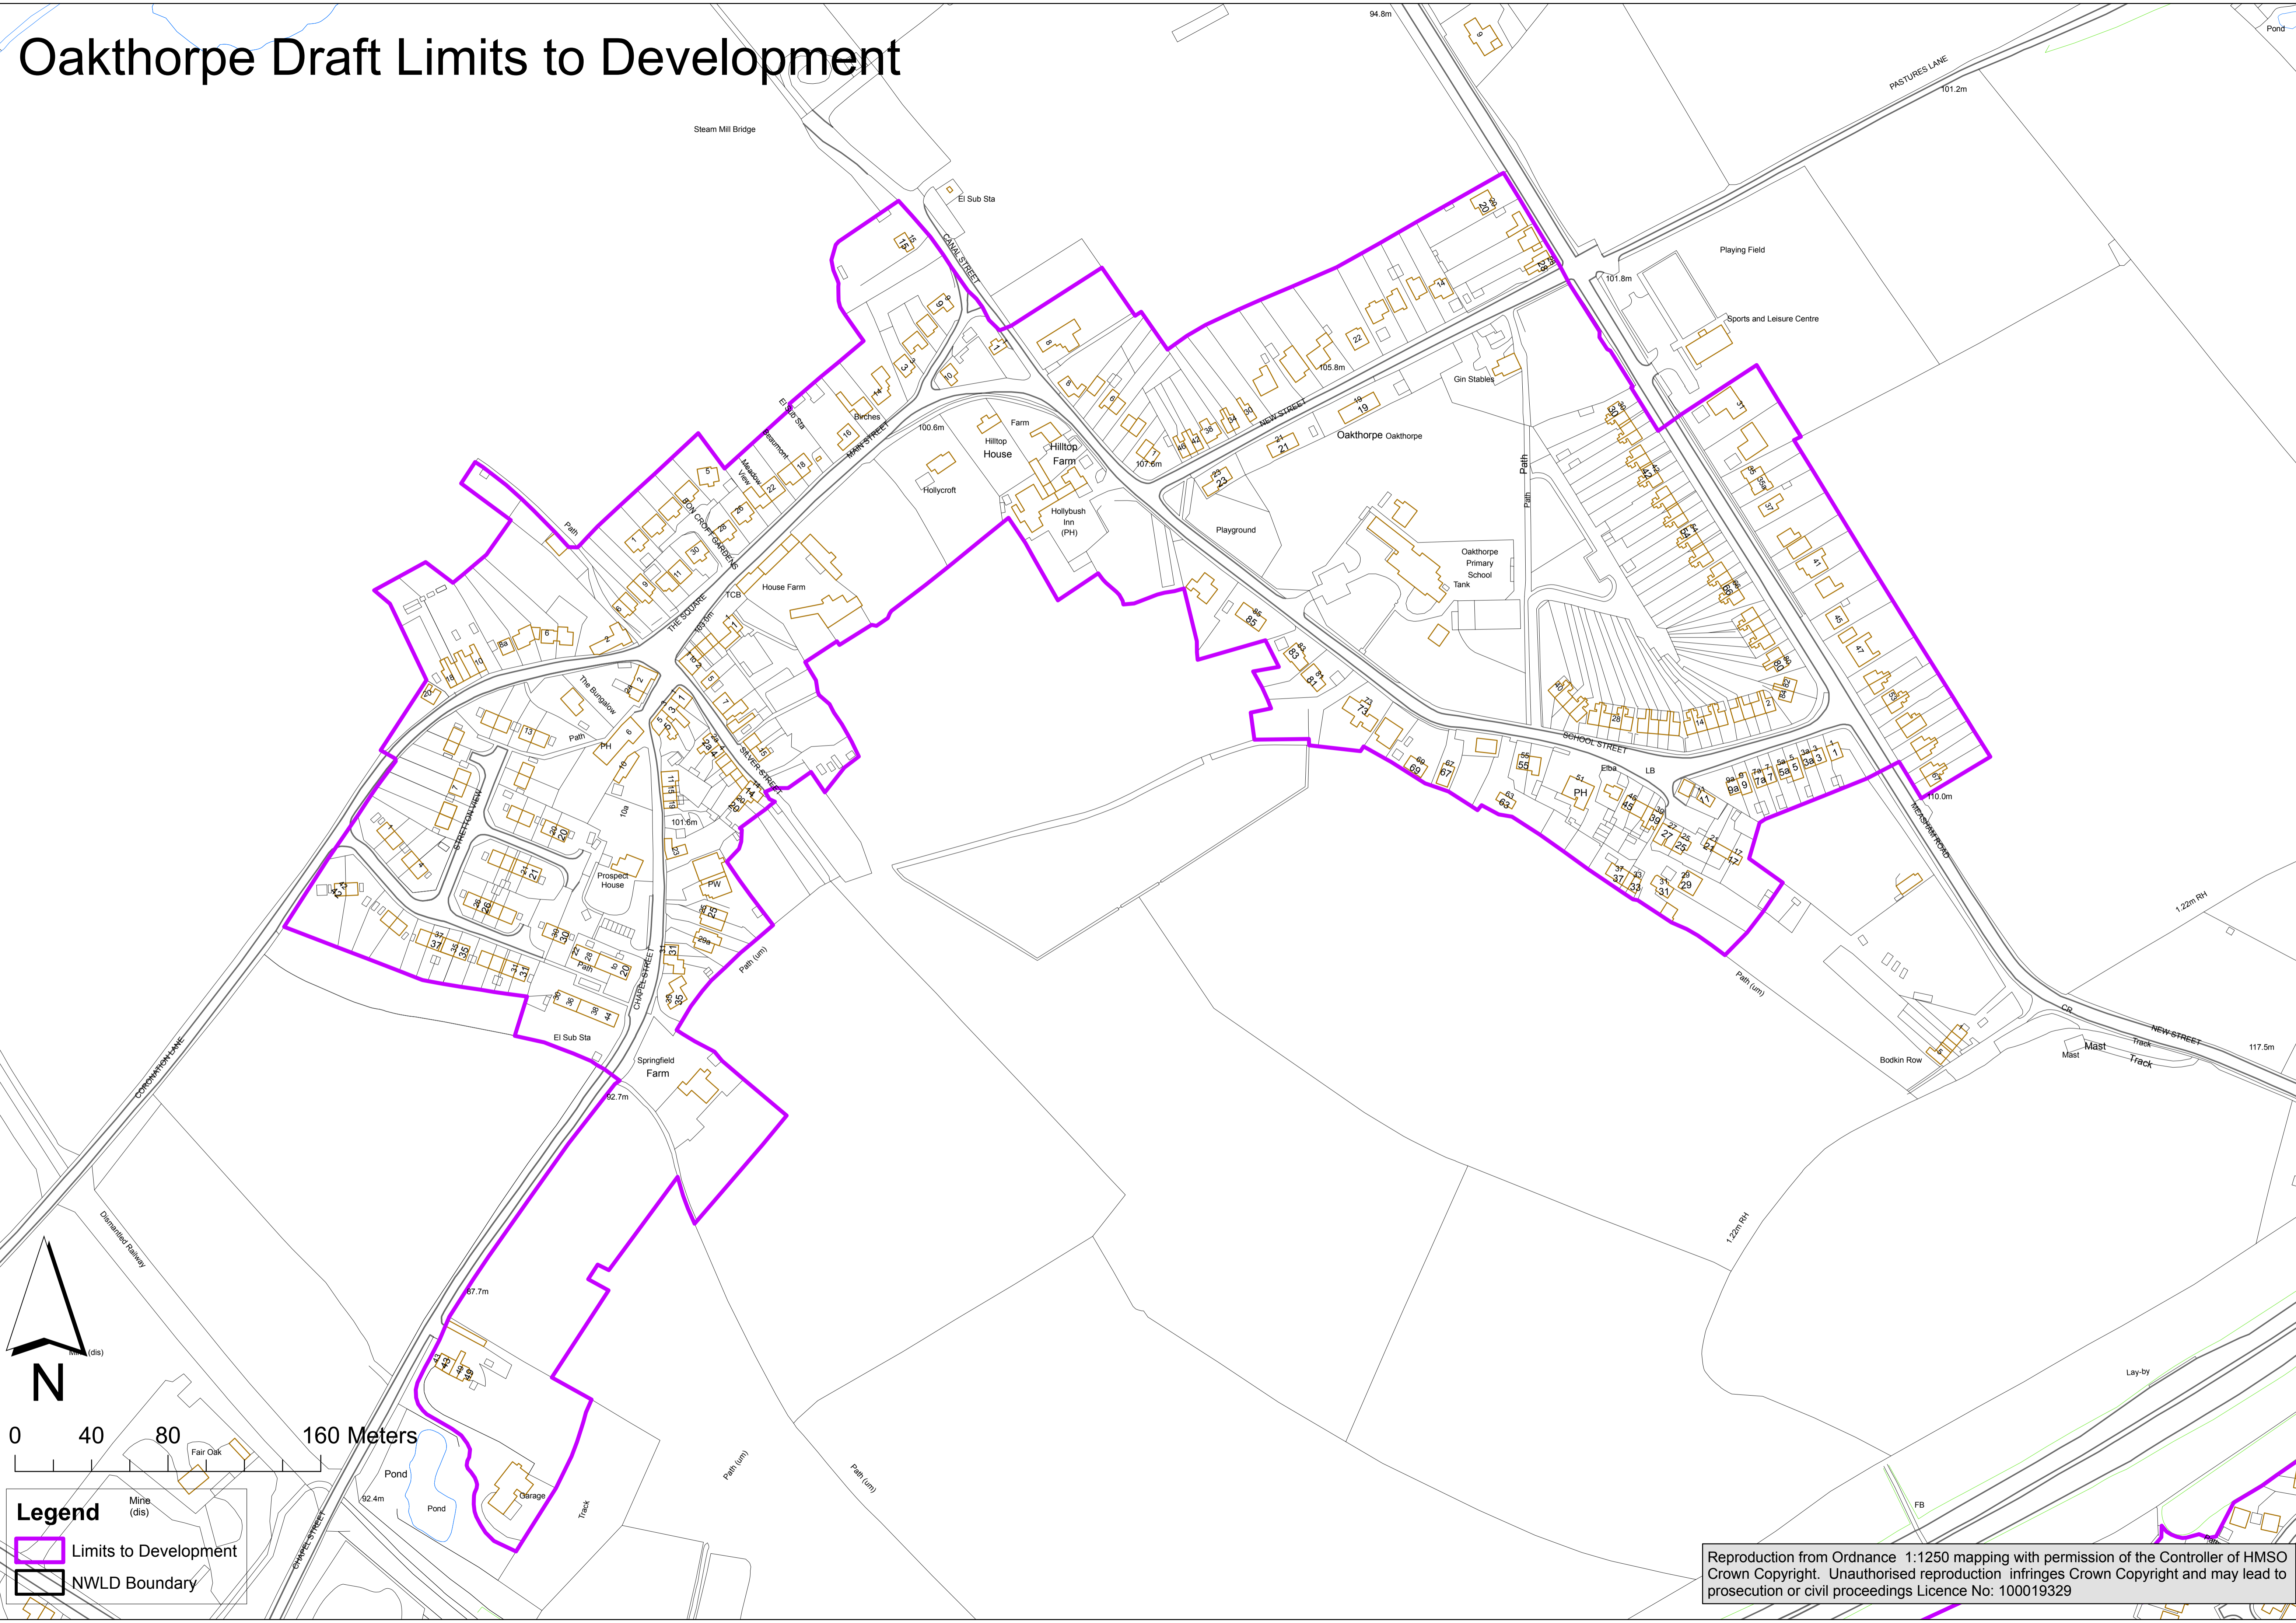

Oakthorpe Draft Limits to Development

Legend

- Limits to Development
- NWLD Boundary

Reproduction from Ordnance 1:1250 mapping with permission of the Controller of HMSO Crown Copyright. Unauthorised reproduction infringes Crown Copyright and may lead to prosecution or civil proceedings Licence No: 100019329