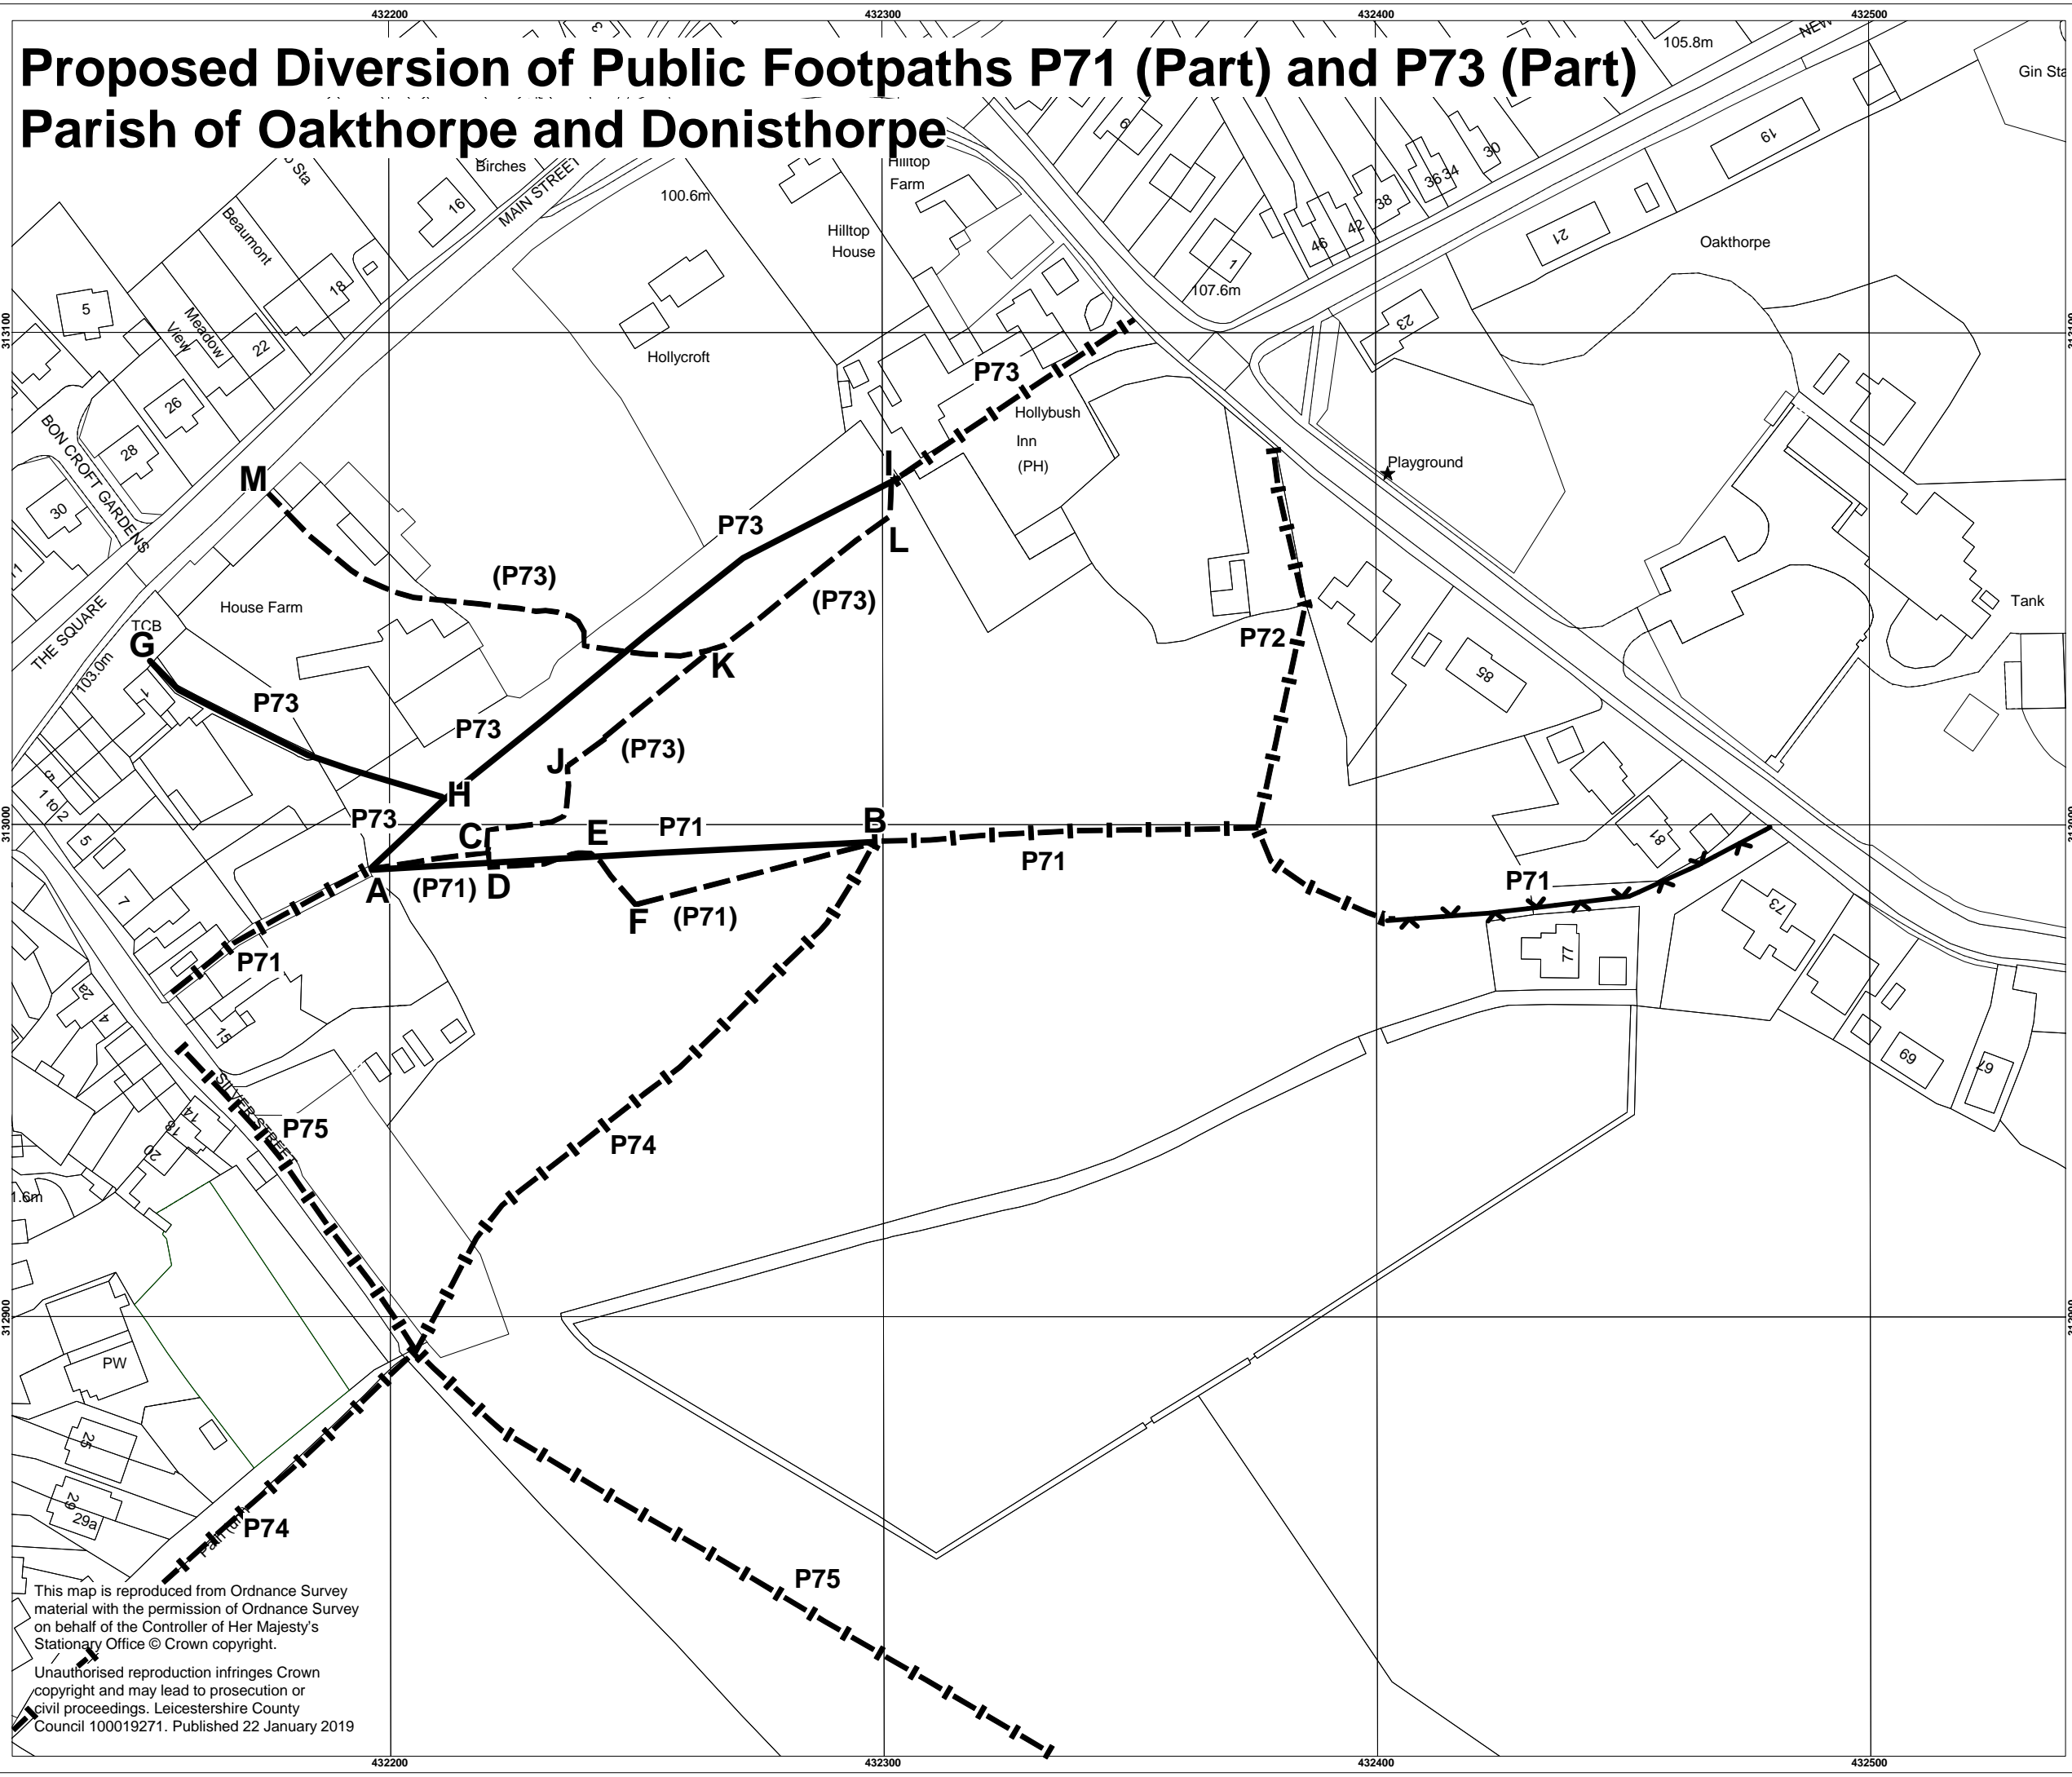

Proposed Diversion of Public Footpaths P71 (Part) and P73 (Part) Parish of Oakthorpe and Donisthorpe

- ### Key
- Public Footpath P71 Proposed to be Diverted (A-B)
 - Proposed Alternative Footpath P71 (A-C-D-E-F-B)
 - Public Footpath P73 Proposed to be Diverted (A-I) and (G-H)
 - Proposed Alternative Footpath P73 (C-J-K-L-I) and (M-K)
 - Unaffected Public Footpaths
 - Unaffected Public Byway

Scale 1:1250

This map is reproduced from Ordnance Survey material with the permission of Ordnance Survey on behalf of the Controller of Her Majesty's Stationary Office © Crown copyright.
 Unauthorised reproduction infringes Crown copyright and may lead to prosecution or civil proceedings. Leicestershire County Council 100019271. Published 22 January 2019