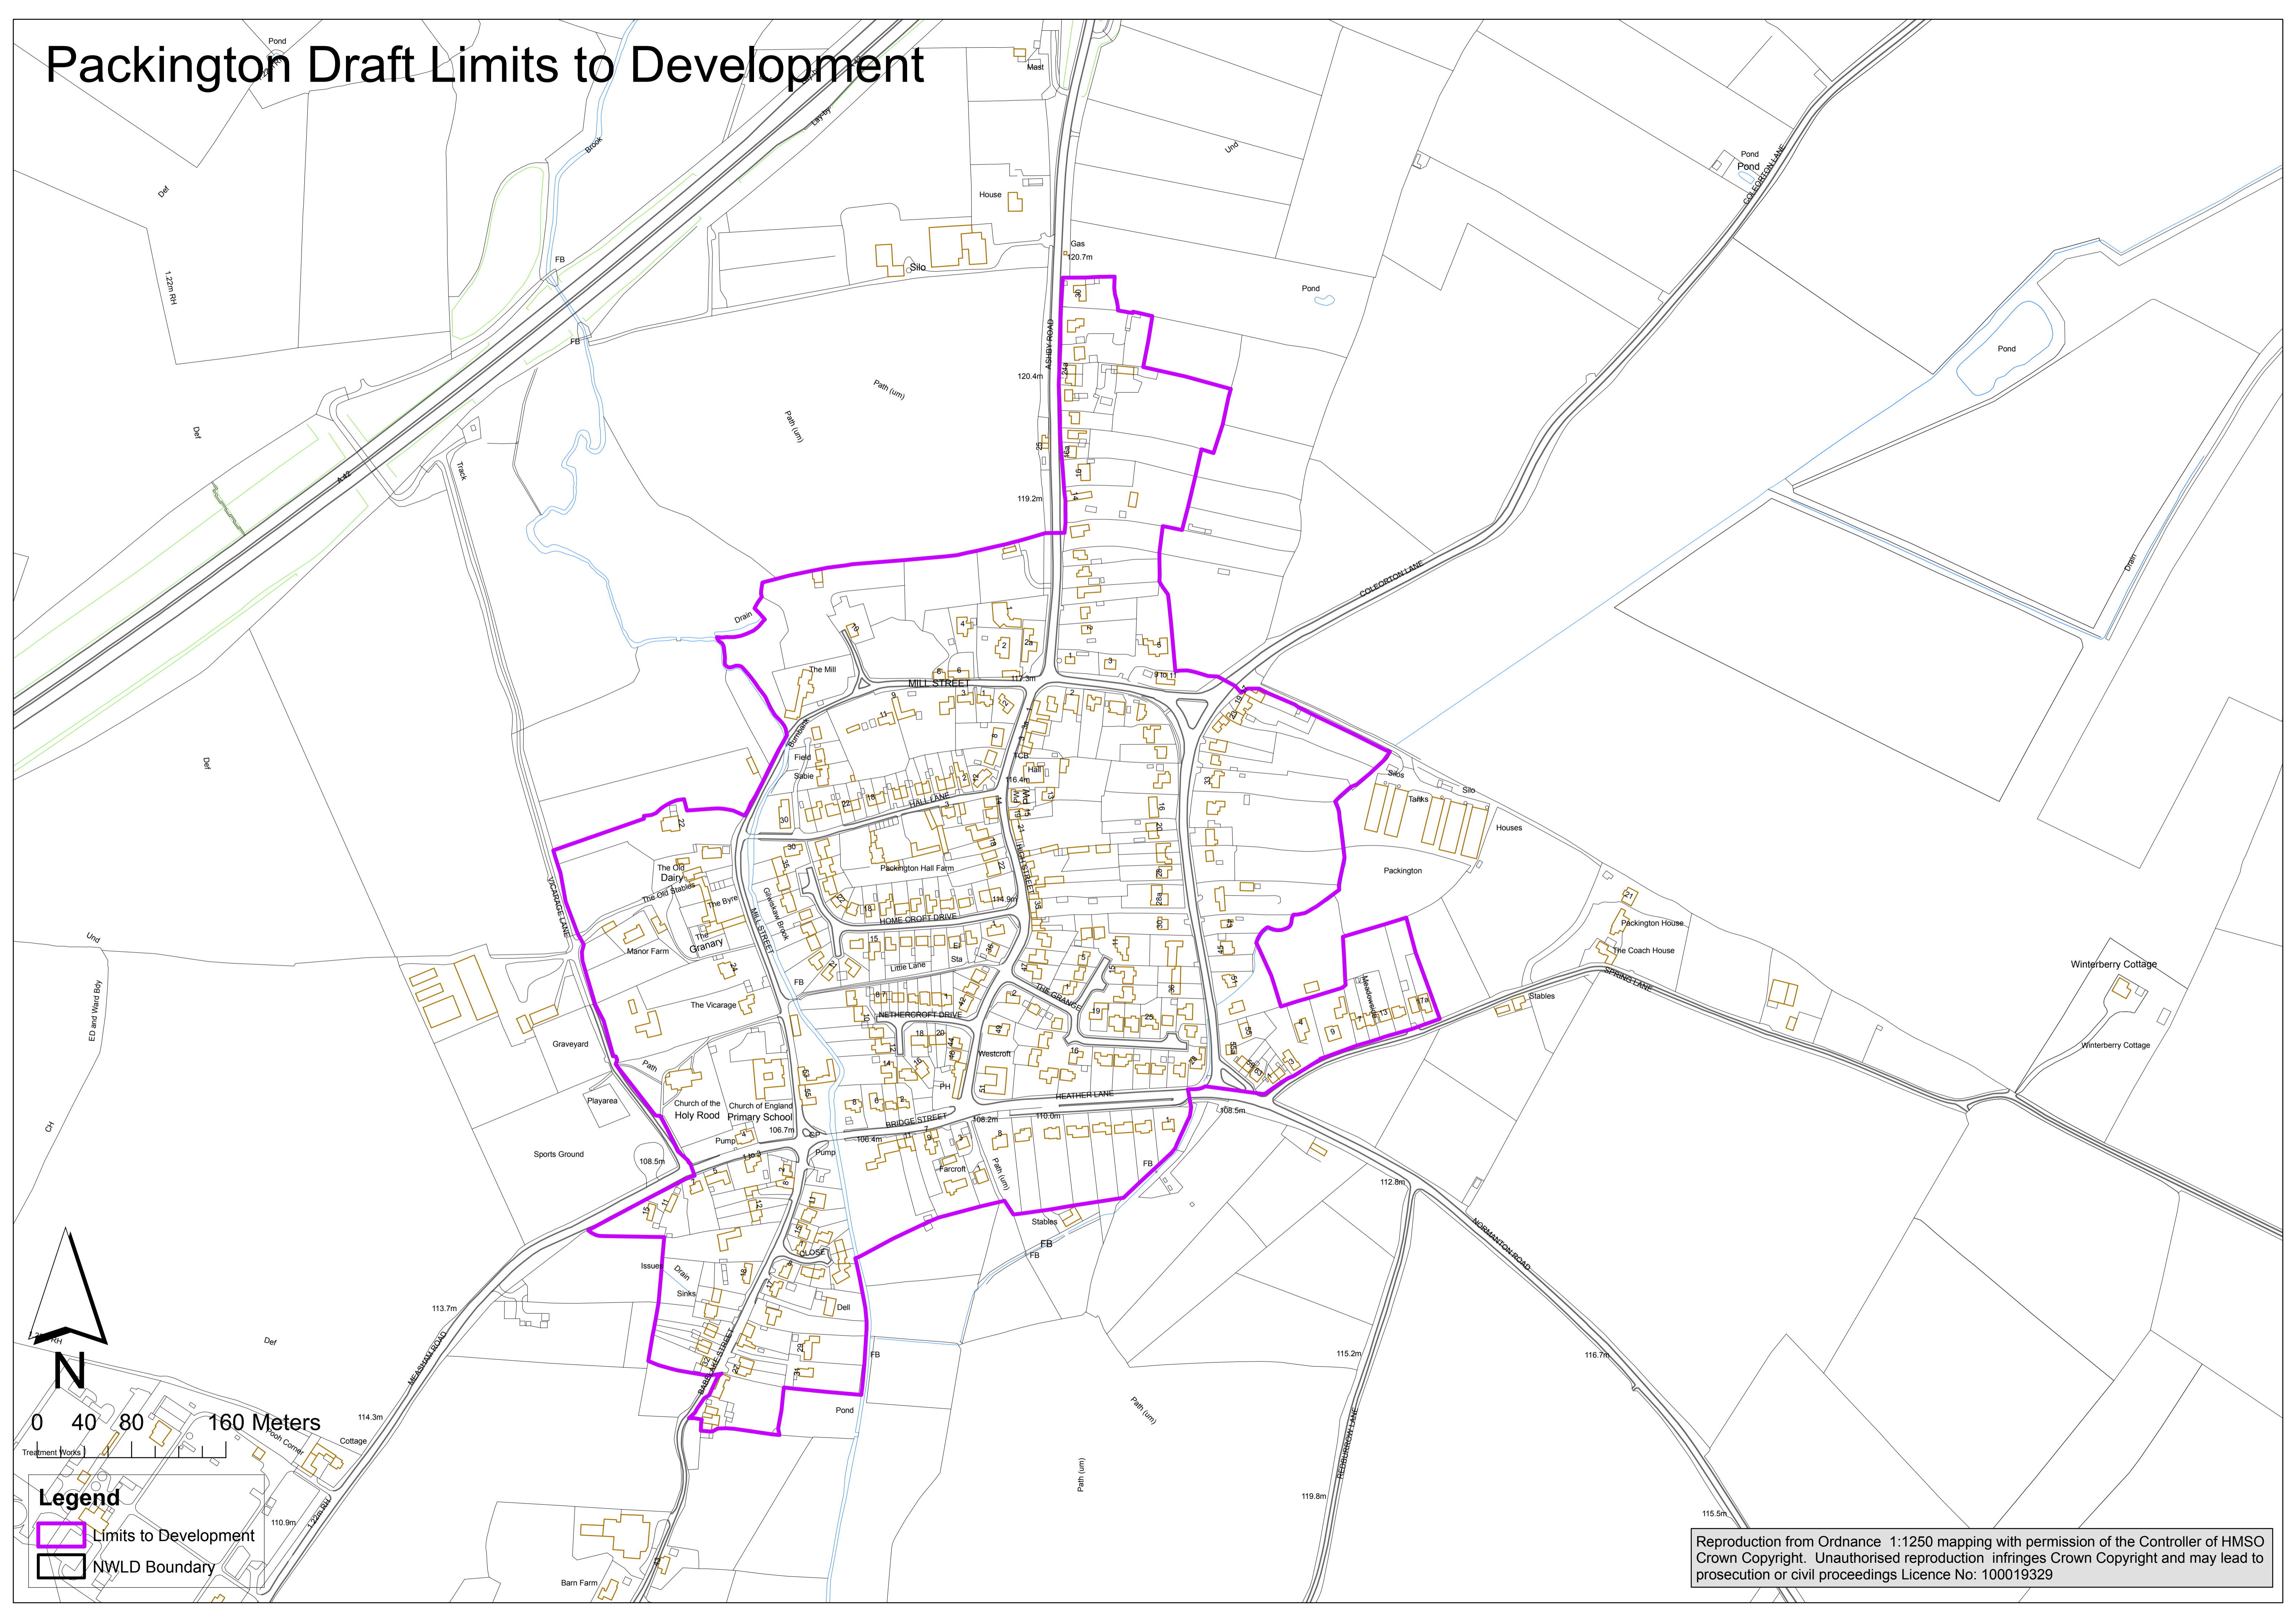

# Packington Draft Limits to Development

**Legend**

-  Limits to Development
-  NWLD Boundary

Reproduction from Ordnance 1:1250 mapping with permission of the Controller of HMSO Crown Copyright. Unauthorised reproduction infringes Crown Copyright and may lead to prosecution or civil proceedings Licence No: 100019329