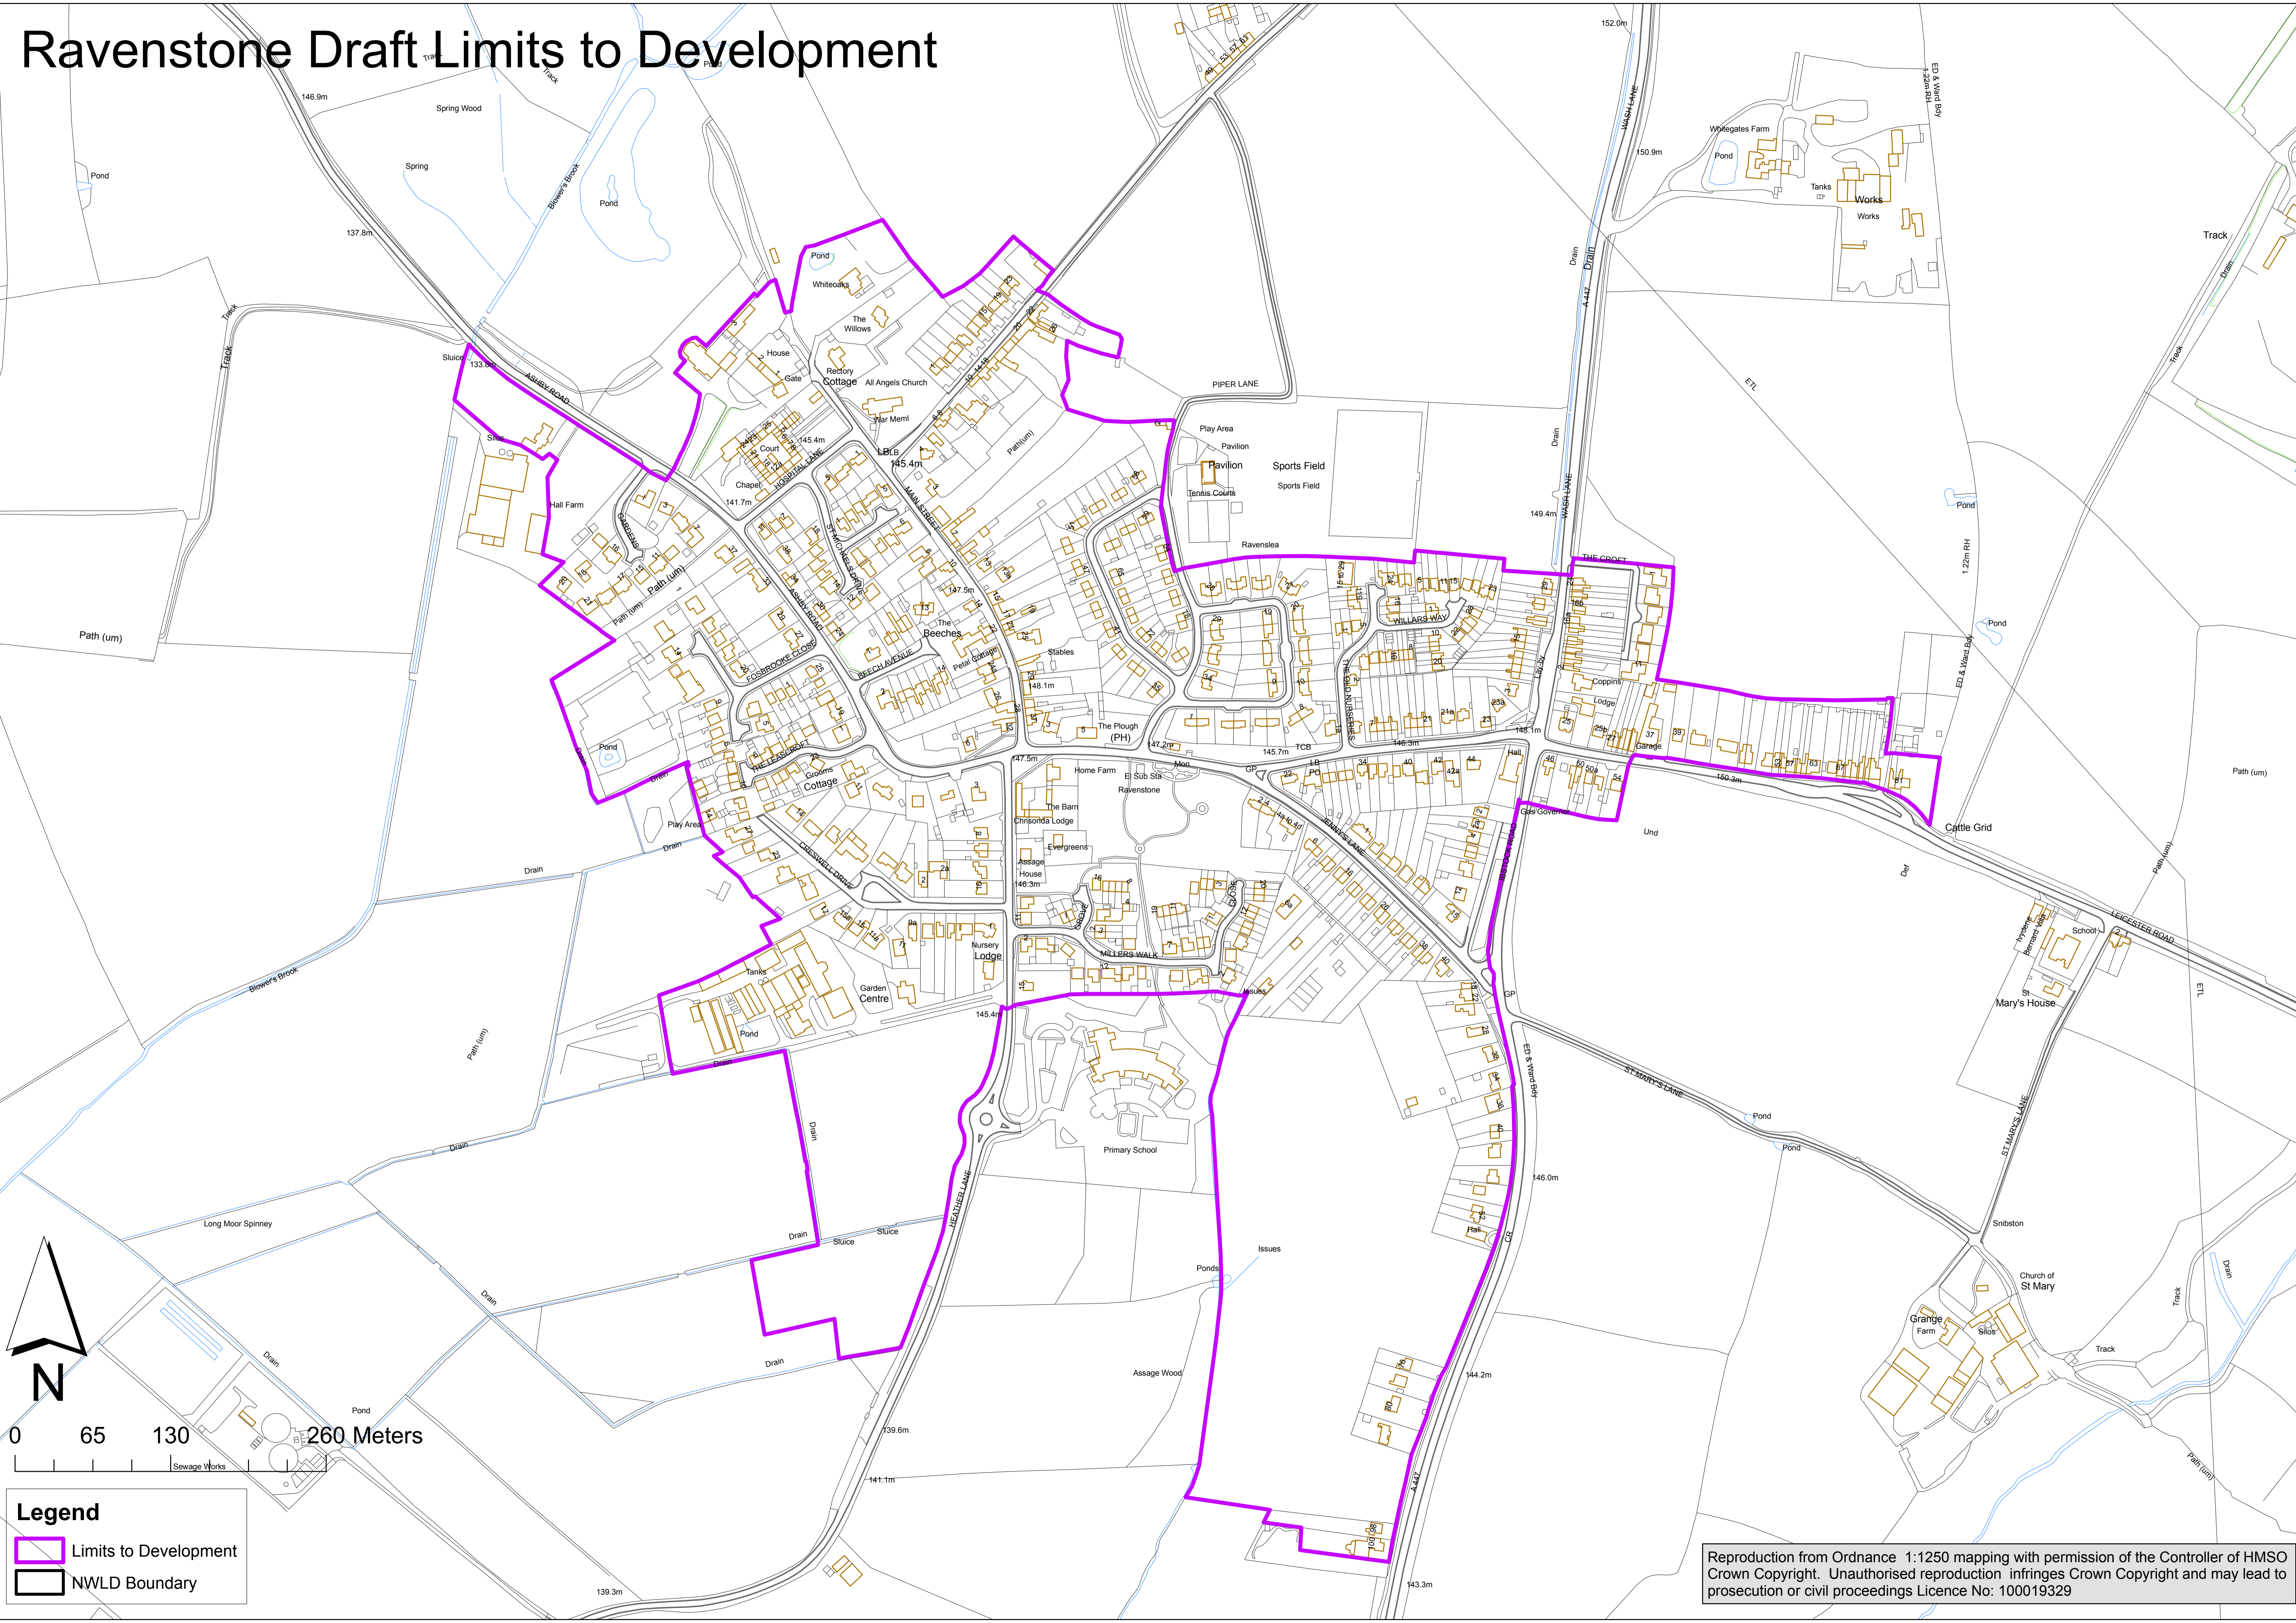

Ravenstone Draft Limits to Development

Legend

- Limits to Development
- NWLD Boundary

Reproduction from Ordnance 1:1250 mapping with permission of the Controller of HMSO Crown Copyright. Unauthorised reproduction infringes Crown Copyright and may lead to prosecution or civil proceedings Licence No: 100019329