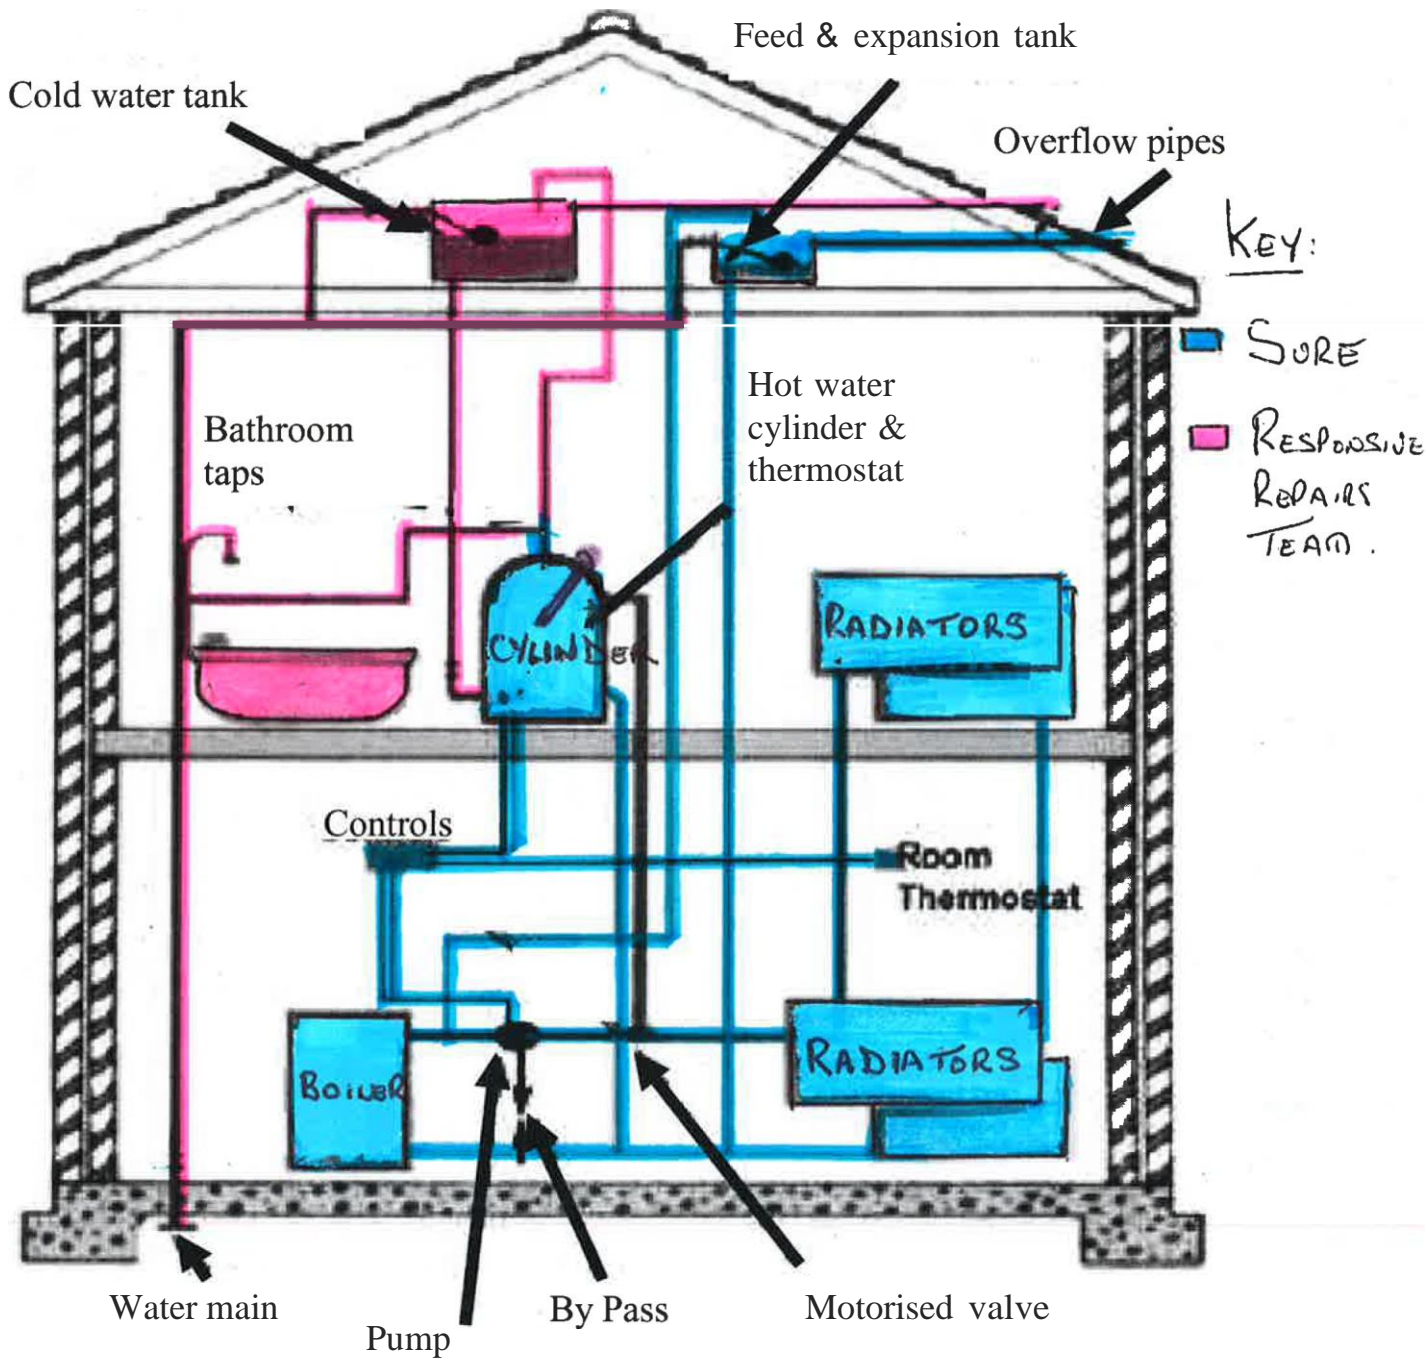

Typical Solid Fuel System

Items covered by Sure Maintenance Ltd.

- Service, repair & maintenance of all solid fuel appliances, including CO monitors.
- Sweeping of all associated flues twice a year.
- Repairs and maintenance to heating systems, including CH pipe work, radiators, controls, valves, thermostats, cylinder and pipe work within 600mm of cylinder, pump & expansion tank.
- CH breakdowns during the day and out of hours.
- Hearths & Surrounds
- Replacement chimney pots / repairs to flues.