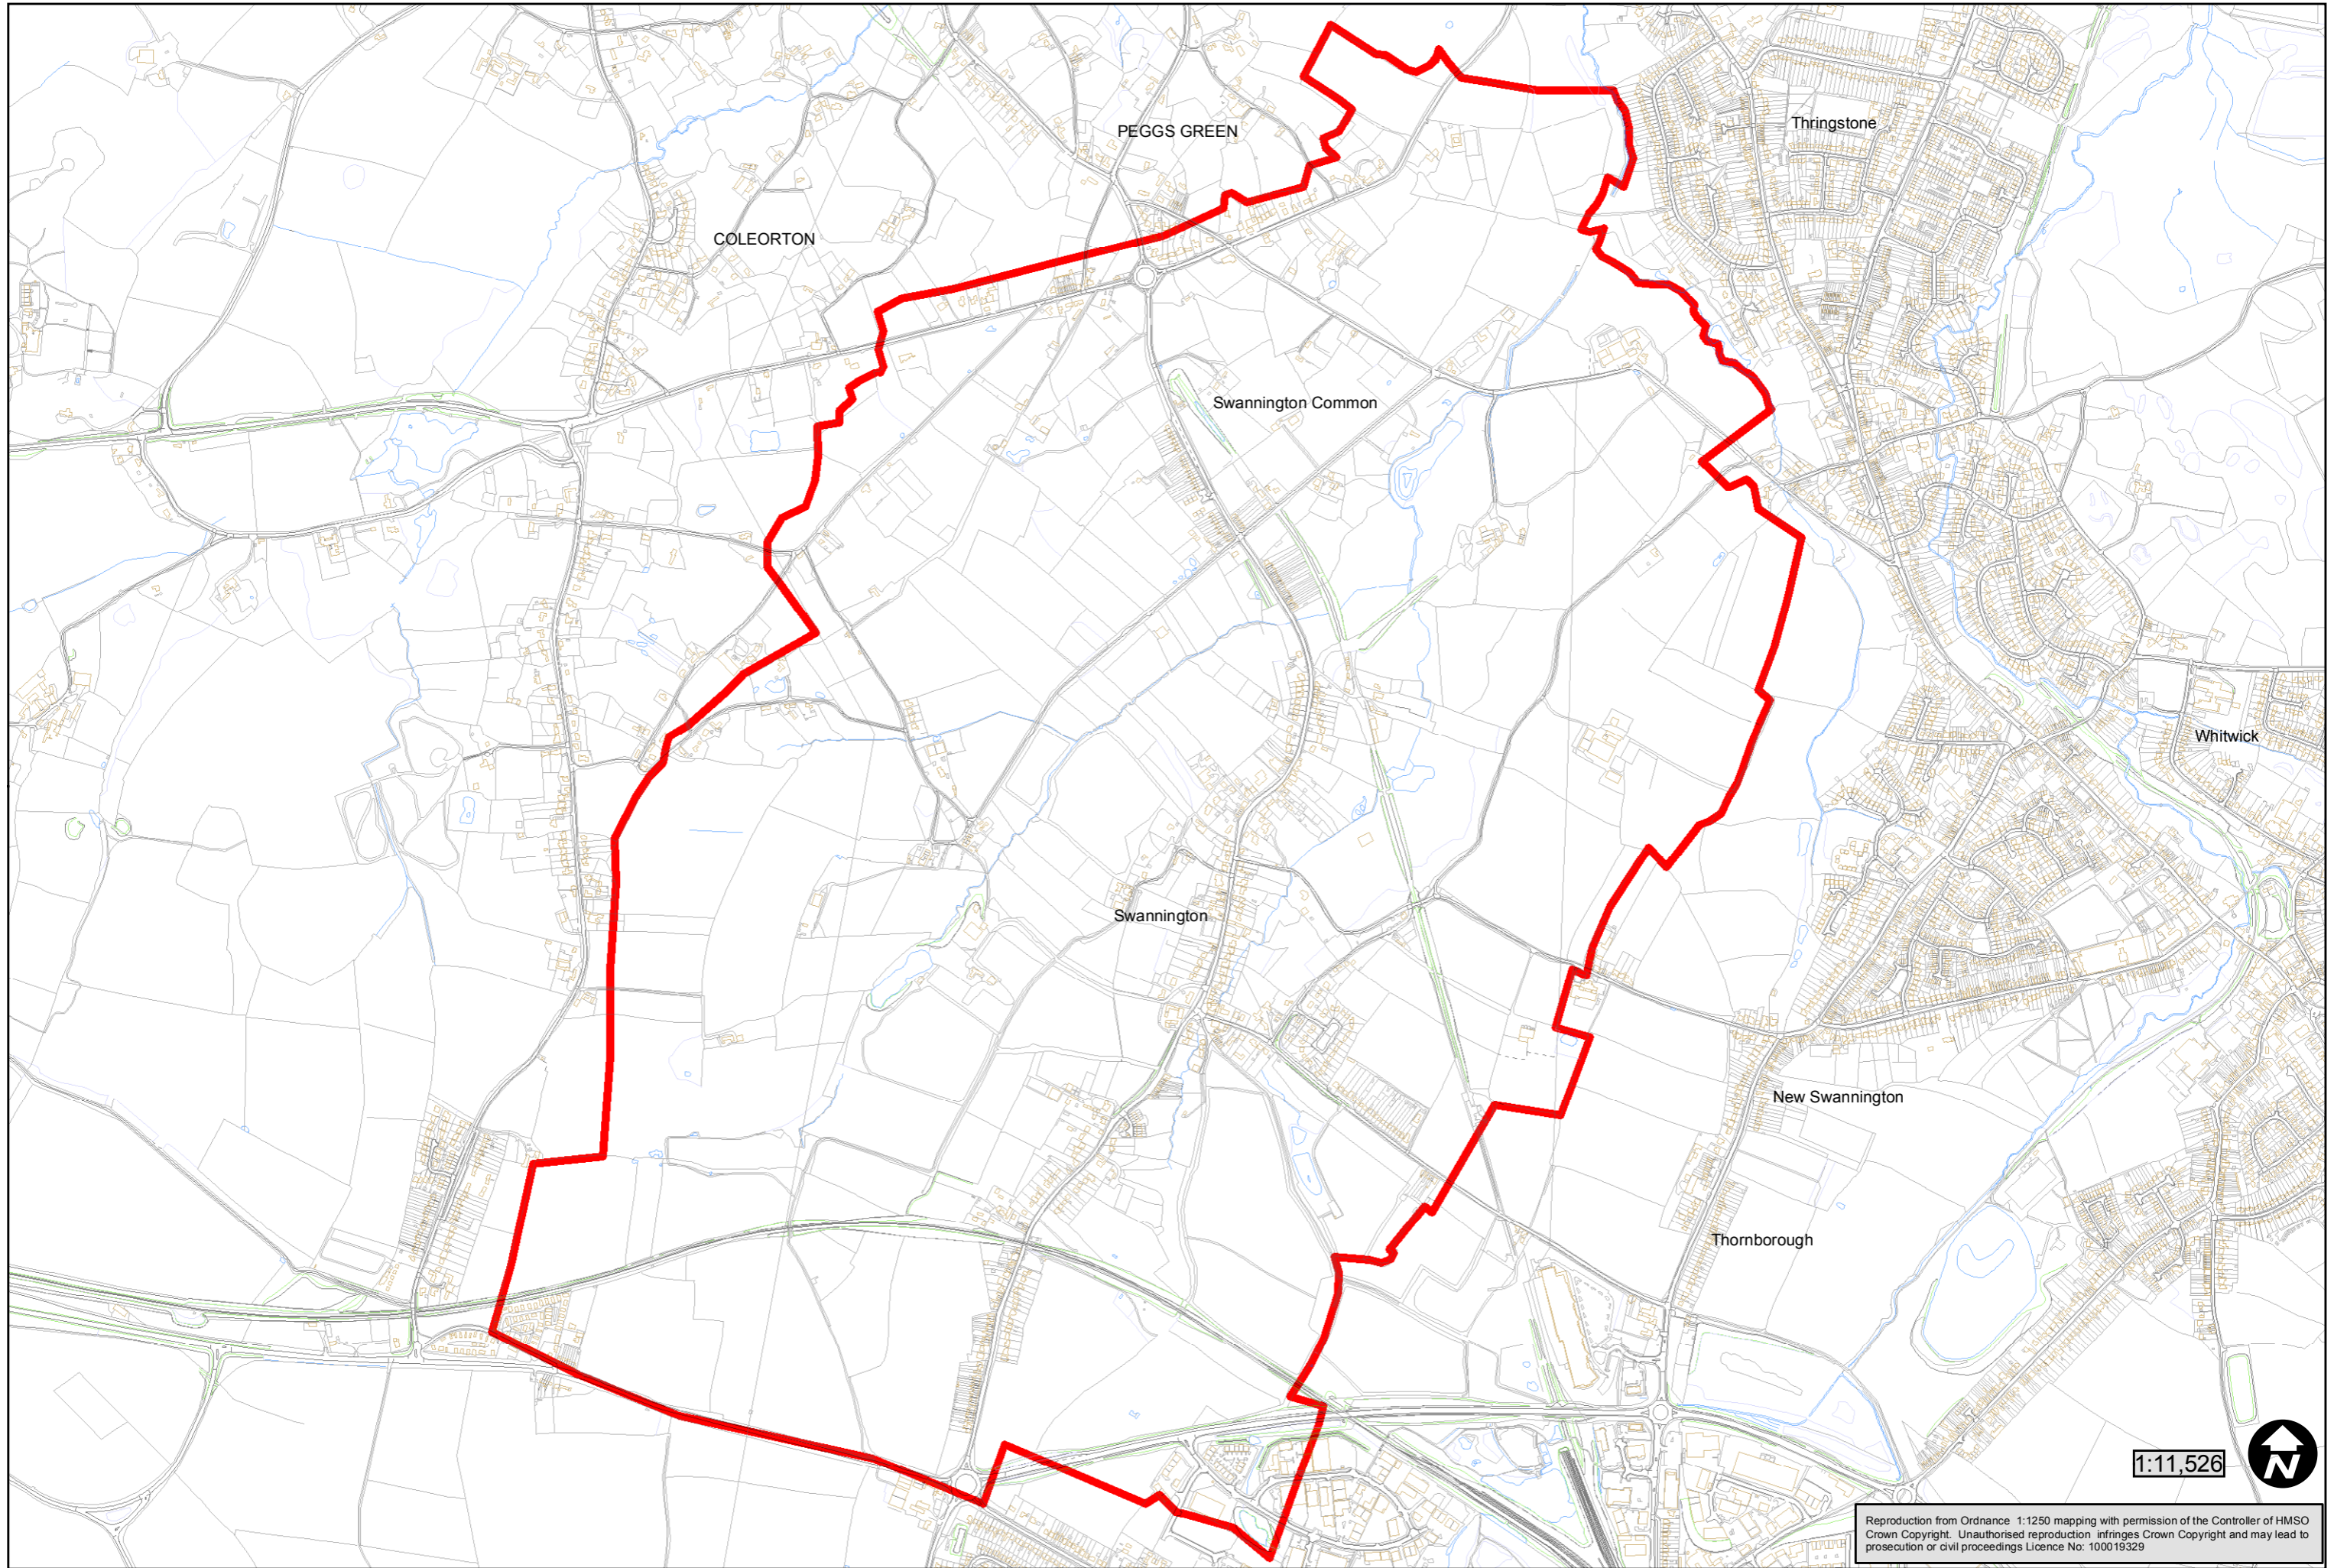

Proposed Swannington Neighbourhood Plan Area Boundary

1:11,526

Reproduction from Ordnance 1:1250 mapping with permission of the Controller of HMSO
Crown Copyright. Unauthorised reproduction infringes Crown Copyright and may lead to
prosecution or civil proceedings Licence No. 100019329