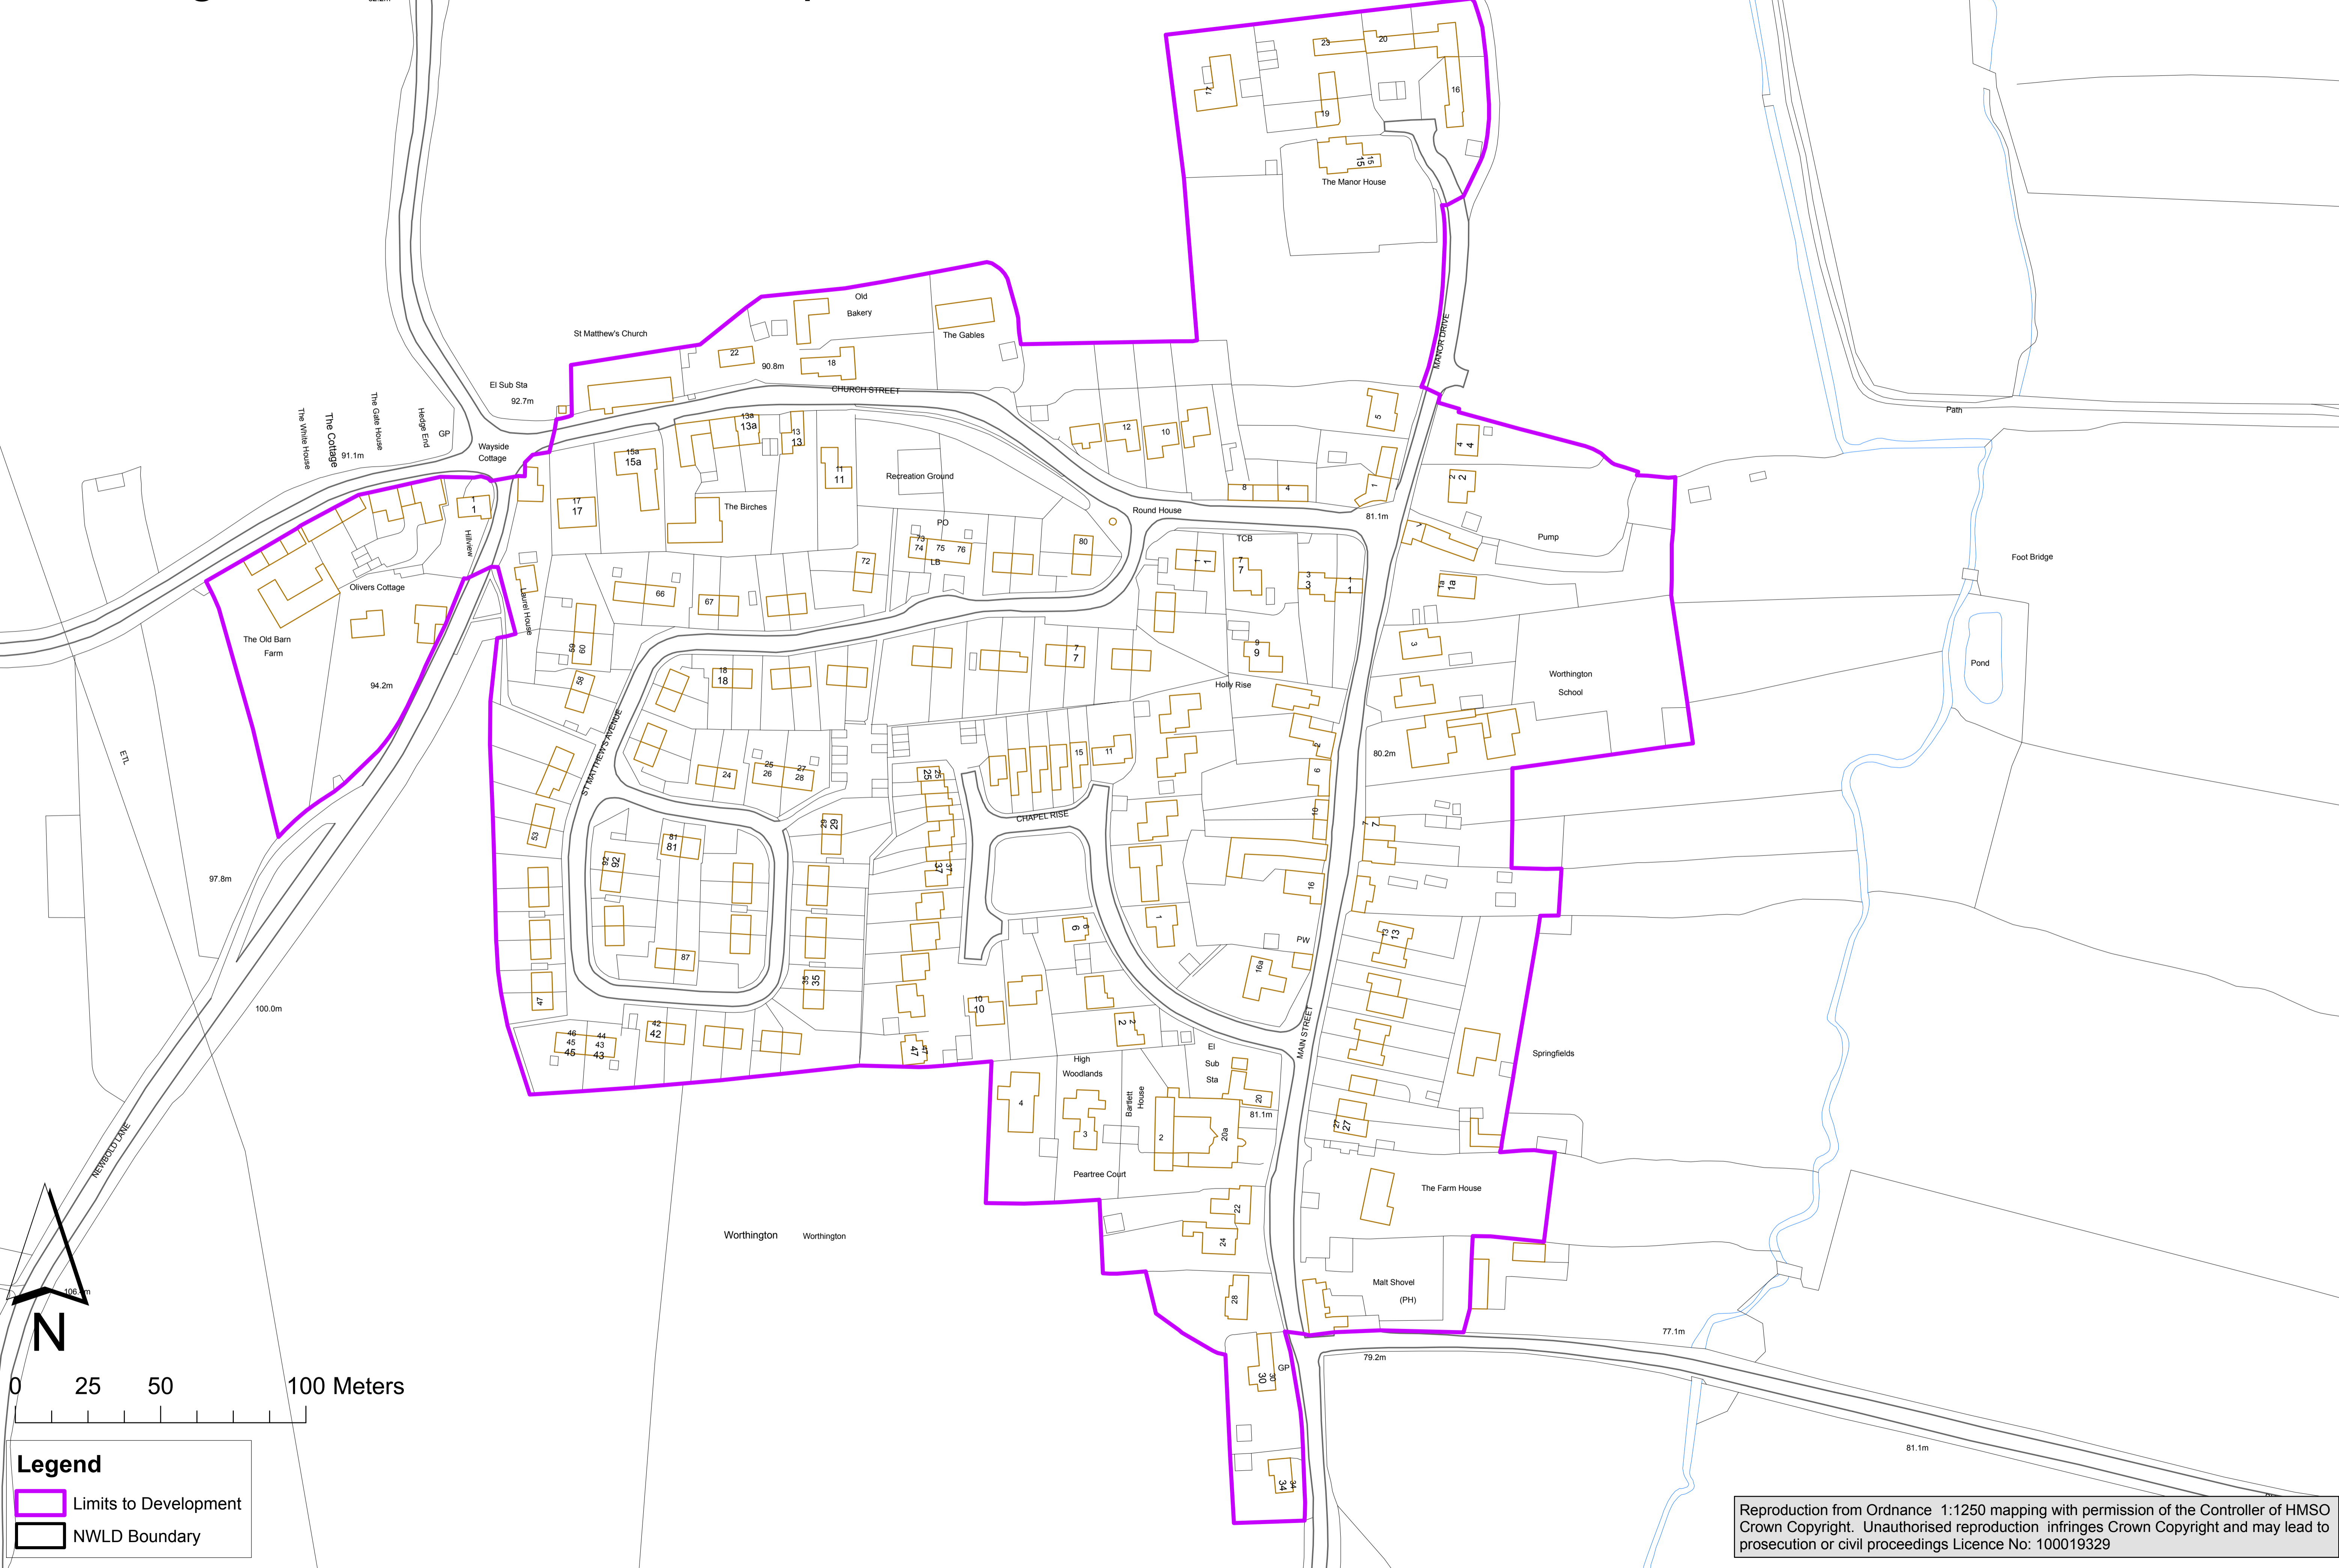

Worthington Draft Limits to Development

Legend

- Limits to Development
- NWLD Boundary

Reproduction from Ordnance 1:1250 mapping with permission of the Controller of HMSO Crown Copyright. Unauthorised reproduction infringes Crown Copyright and may lead to prosecution or civil proceedings Licence No: 100019329