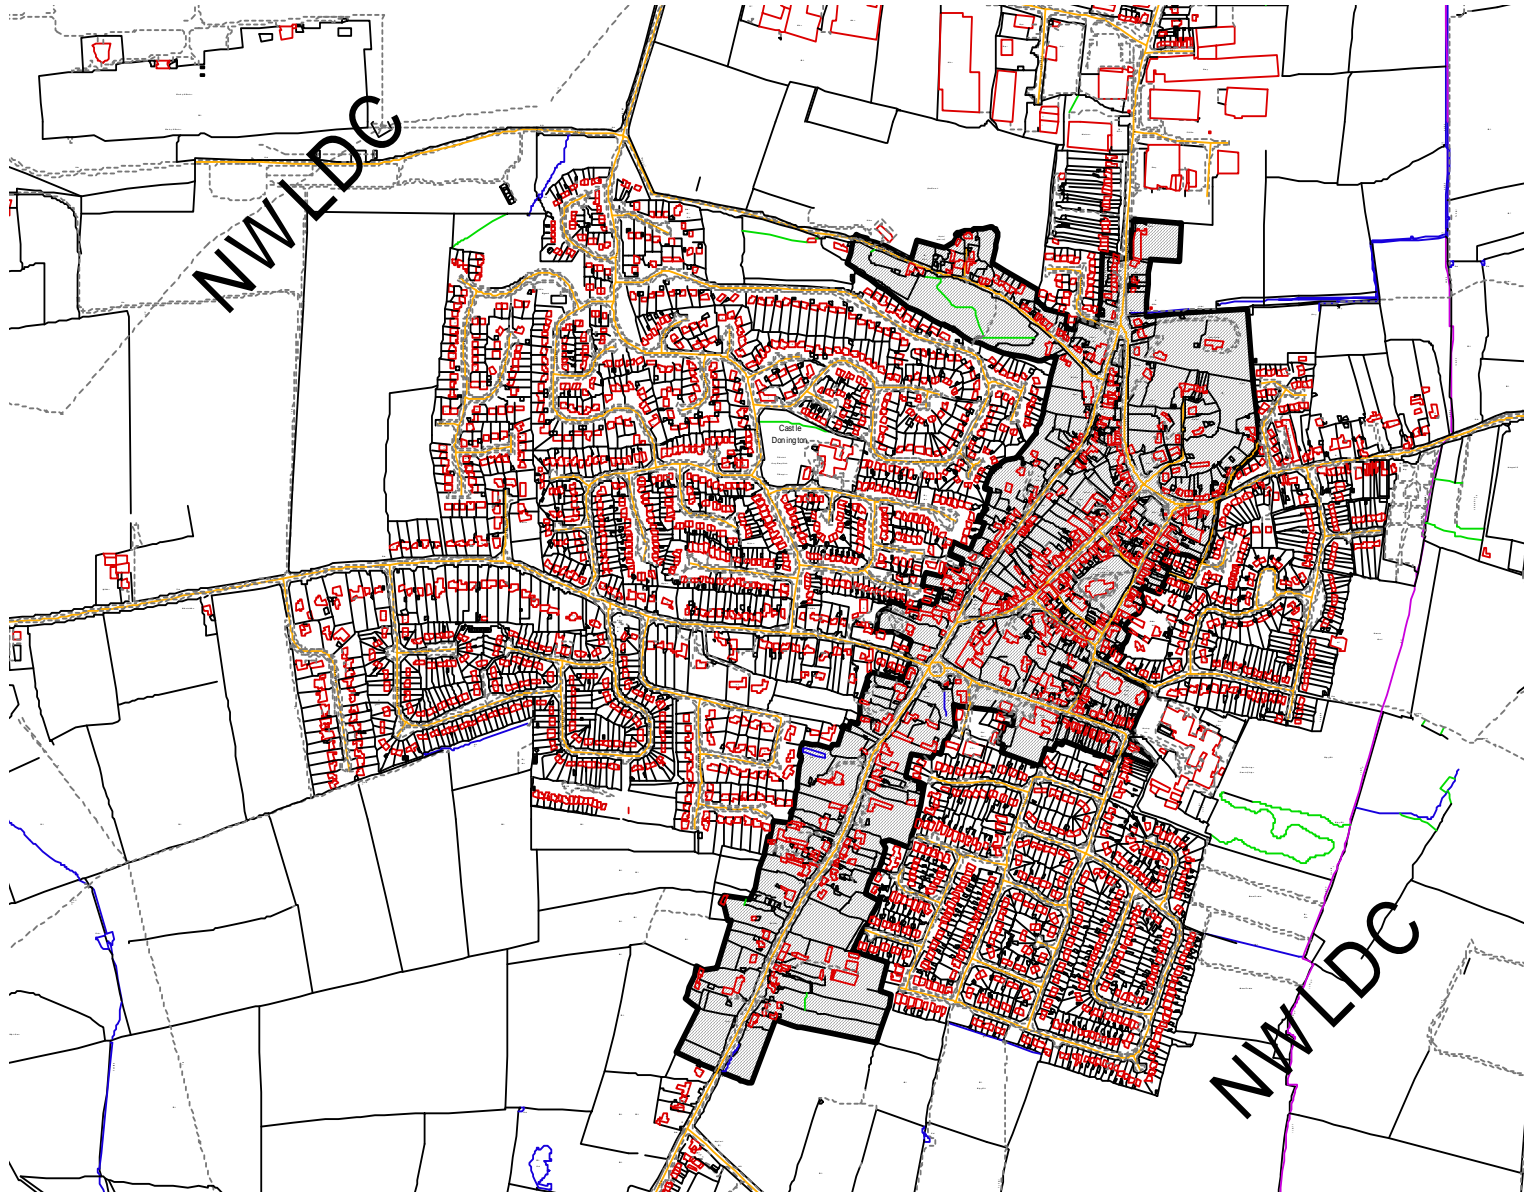

Castle Donington Conservation Area

0 **0.4 Miles**

North West Leicestershire District Council
Planning and Environment Division

Reproduction from Ordnance 1:1250 mapping
with permission of the Controller of HMSO
Crown Copyright. Unauthorised reproduction
infringes Crown Copyright and may lead to
prosecution or civil proceedings Licence No:
100019329