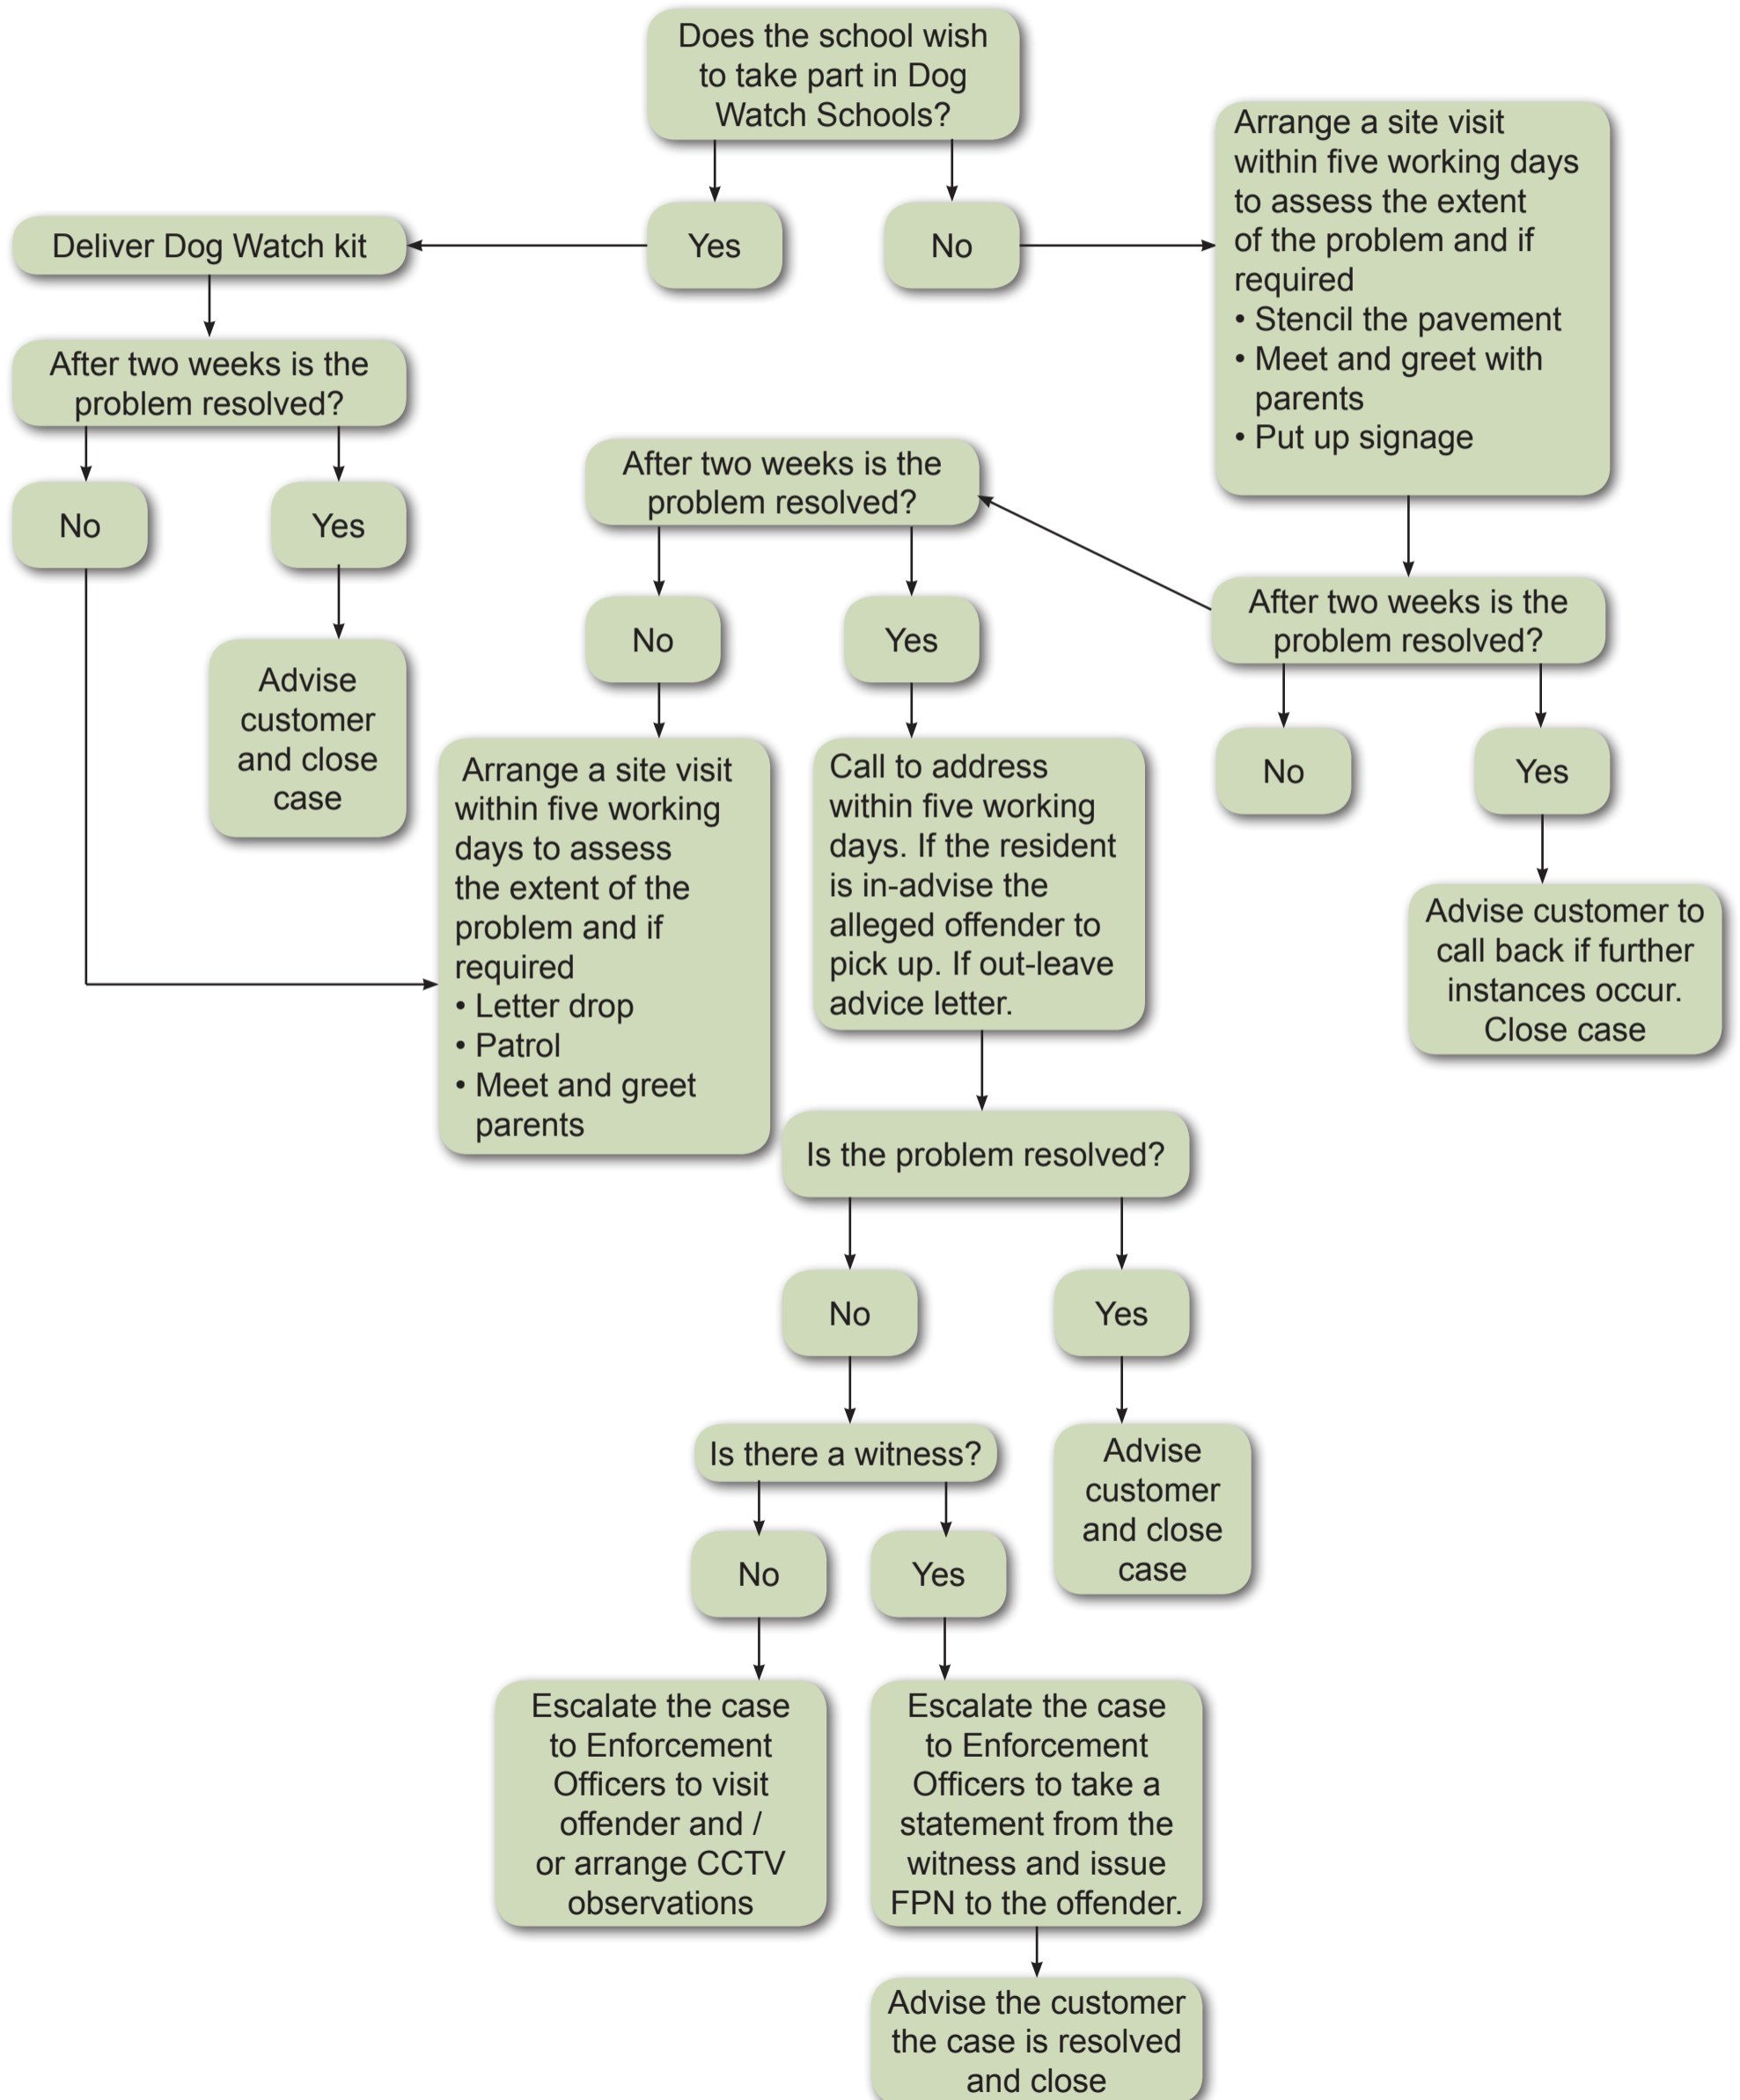

North West Leicestershire
District Council
Dog Fouling in a School Area
Report Procedure

EACH STAGE OF EVERY CASE IS TO BE DOCUMENTED